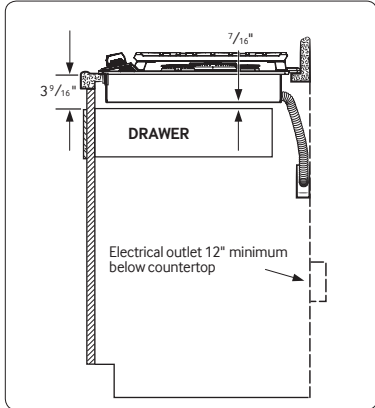

NA30K7750TS

30" Gas Cooktop

Installing Your Cooktop

Can be installed over a single oven.

All horizontal clearances must be maintained for a minimum of 18" above the cooking surface.

Allow $\frac{7}{16}$ " minimum vertical clearance from the cooktop bottom (or $\frac{3}{16}$ " minimum depth from the countertop) to any combustible surfaces, including the upper edge of a drawer installed below the cooktop.

Maintain the following minimum clearance dimensions.