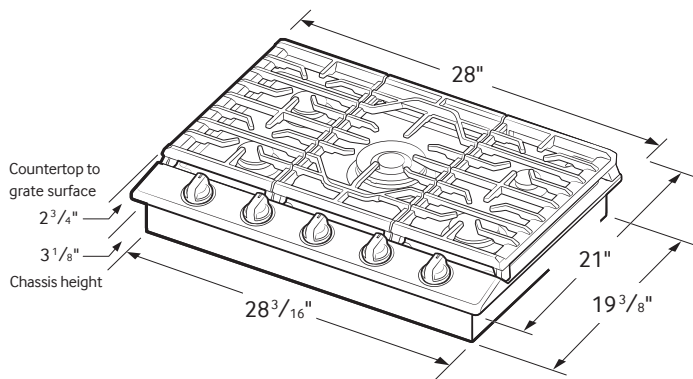

Warranty

One (1) Year All Parts and Labor

Product Dimensions & Weight (WxHxD)

Outside (Max) Cooktop Dimensions:

30" x $3\frac{1}{8}$ " x 21"

Cooktop Cut-Out Dimensions:

$28\frac{1}{2}$ " x $3\frac{1}{8}$ " x $19\frac{5}{8}$ "

887276183299

Cooktop Dimensions

Cutout Dimensions of Countertop

SAMSUNG

Actual color may vary. Design, specifications, and color availability are subject to change without notice. Non-metric weights and measurements are approximate.