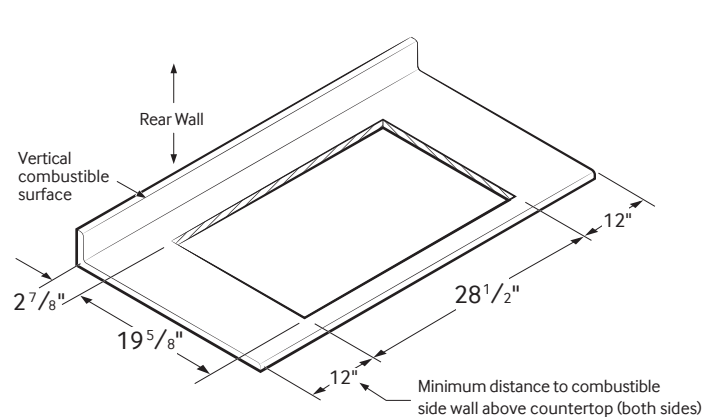

887276183299

Cooktop Dimensions

Cutout Dimensions of Countertop

SAMSUNG

Actual color may vary. Design, specifications, and color availability are subject to change without notice. Non-metric weights and measurements are approximate.