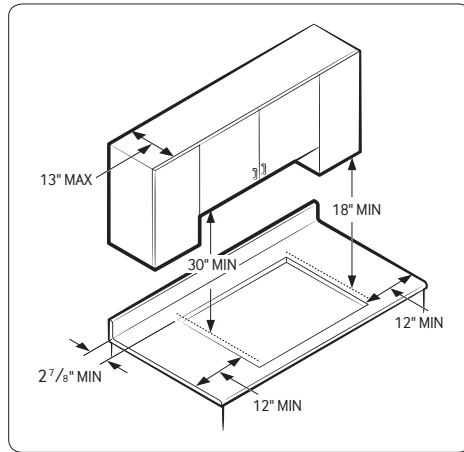

NA30K7750TS

30" Gas Cooktop

Installing Your Cooktop

Can be installed over a single oven.

All horizontal clearances must be maintained for a minimum of 18" above the cooking surface.

Allow $\frac{7}{16}$ " minimum vertical clearance from the cooktop bottom (or $\frac{3}{16}$ " minimum depth from the countertop) to any combustible surfaces, including the upper edge of a drawer installed below the cooktop.

Maintain the following minimum clearance dimensions.

See built-in oven installation for complete installation instructions.

Total Power (BTU)

59K

Power Source

120V/60Hz

Gas Cooktop (BTU)

- Right Front: 13K
- Left Front: 9.5K
- Right Rear: 5K Simmer
- Left Rear: 9.5K
- Center: 22K (Dual)

Warranty

One (1) Year All Parts and Labor

Product Dimensions & Weight (WxHxD)

Outside (Max) Cooktop Dimensions:

30" x $3\frac{1}{8}$ " x 21"

Cooktop Cut-Out Dimensions:

$28\frac{1}{2}$ " x $3\frac{1}{8}$ " x $19\frac{5}{8}$ "