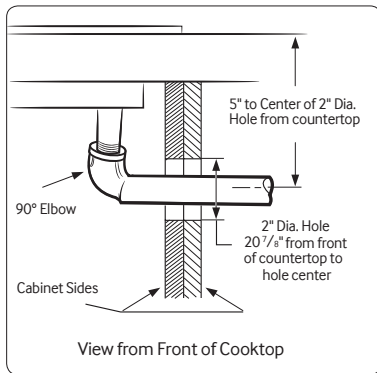

NA30K7750TS

30" Gas Cooktop

Installing Your Cooktop

Can be installed over a single oven.

All horizontal clearances must be maintained for a minimum of 18" above the cooking surface.

Allow $\frac{7}{16}$ " minimum vertical clearance from the cooktop bottom (or $\frac{3}{16}$ " minimum depth from the countertop) to any combustible surfaces, including the upper edge of a drawer installed below the cooktop.

Maintain the following minimum clearance dimensions.

See built-in oven installation for complete installation instructions.

Total Power (BTU)

59K

Power Source

120V/60Hz

Gas Cooktop (BTU)

- Right Front: 13K
- Left Front: 9.5K
- Right Rear: 5K Simmer
- Left Rear: 9.5K
- Center: 22K (Dual)

Warranty

One (1) Year All Parts and Labor

Product Dimensions & Weight (WxHxD)

Outside (Max) Cooktop Dimensions:

30" x $3\frac{1}{8}$ " x 21"

Cooktop Cut-Out Dimensions:

$28\frac{1}{2}$ " x $3\frac{1}{8}$ " x $19\frac{5}{8}$ "