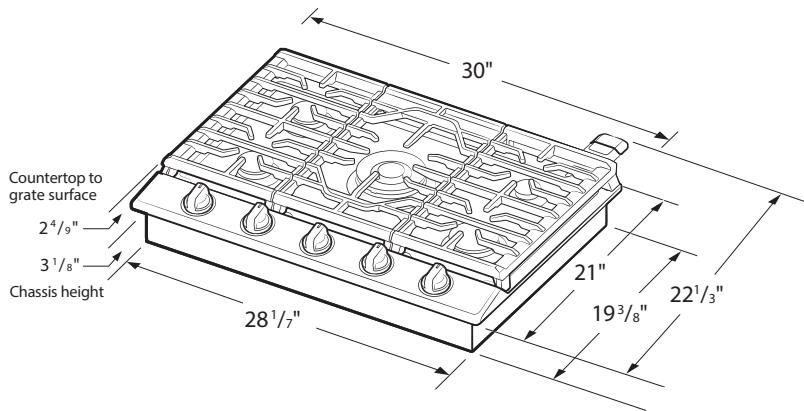

Warranty

One (1) Year All Parts and Labor

Product Dimensions & Weight (WxHxD)

Outside (Max) Cooktop Dimensions:

30" x 5^{41/72}" x 22^{1/3}"

Cooktop Cut-Out Dimensions:

28^{1/2}" x 3^{1/8}" x 19^{5/8}"

Weight: 27.6 lbs. (28 lbs. Black Stainless Steel)

NA30K7750TS

NA30K7750TG

UPC Code

887276183480

887276183299

Cooktop Dimensions

Cut-Out Dimensions of Countertop

SAMSUNG