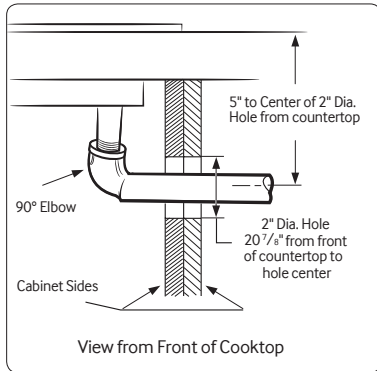

NA30K7750TS

30" Gas Cooktop

Installing Your Cooktop

Can be installed over a single oven.

All horizontal clearances must be maintained for a minimum of 18" above the cooking surface.

Allow $\frac{7}{16}$ " minimum vertical clearance from the cooktop bottom (or $\frac{3}{16}$ " minimum depth from the countertop) to any combustible surfaces, including the upper edge of a drawer installed below the cooktop.

Maintain the following minimum clearance dimensions.

See built-in oven manual for complete installation instructions.

Total Power (BTU)

59K

Power Source

120V / 60 Hz / 20A

Gas Cooktop (BTU)

- Right Front: 13K
- Left Front: 9.5K
- Right Rear: 5K Simmer
- Left Rear: 9.5K
- Center: 22K (True Dual)

Warranty

One (1) Year All Parts and Labor

Product Dimensions & Weight (WxHxD)

Outside (Max) Cooktop Dimensions:

30" x 5^{41/72}" x 22^{1/3}"

Cooktop Cut-Out Dimensions:

28^{1/2}" x 3^{1/8}" x 19^{5/8}"

Weight: 27.6 lbs. (28 lbs. Black Stainless Steel)