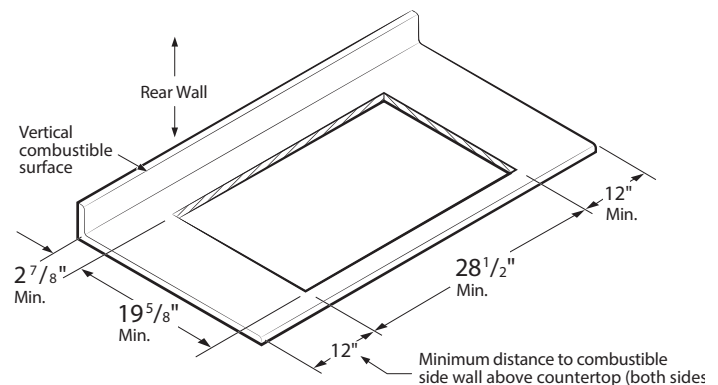

NA30K7750TS

NA30K7750TG

UPC Code

887276183480

887276183299

Cooktop Dimensions

Cut-Out Dimensions of Countertop

SAMSUNG