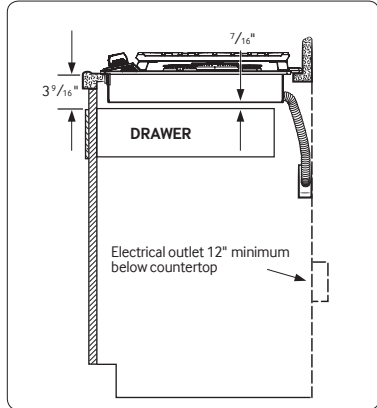

NA30K7750TS

30" Gas Cooktop

Installing Your Cooktop

Can be installed over a single oven.

All horizontal clearances must be maintained for a minimum of 18" above the cooking surface.

Allow $\frac{7}{16}$ " minimum vertical clearance from the cooktop bottom (or $\frac{3}{16}$ " minimum depth from the countertop) to any combustible surfaces, including the upper edge of a drawer installed below the cooktop.

Maintain the following minimum clearance dimensions.