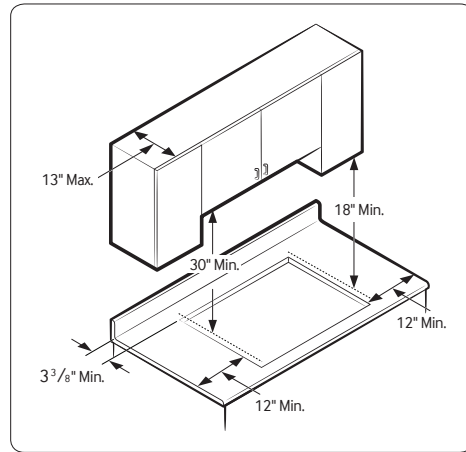

NA30K7750TS

30" Gas Cooktop

Installing Your Cooktop

Can be installed over a single oven.

All horizontal clearances must be maintained for a minimum of 18" above the cooking surface.

Allow $\frac{7}{16}$ " minimum vertical clearance from the cooktop bottom (or $\frac{3}{16}$ " minimum depth from the countertop) to any combustible surfaces, including the upper edge of a drawer installed below the cooktop.

Maintain the following minimum clearance dimensions.

See built-in oven manual for complete installation instructions.

Total Power (BTU)

59K

Power Source

120V / 60 Hz / 20A

Gas Cooktop (BTU)

- Right Front: 13K
- Left Front: 9.5K
- Right Rear: 5K Simmer
- Left Rear: 9.5K
- Center: 22K (True Dual)

Warranty

One (1) Year All Parts and Labor

Product Dimensions & Weight (WxHxD)

Outside (Max) Cooktop Dimensions:

30" x 5^{41/72}" x 22^{1/3}"

Cooktop Cut-Out Dimensions:

28^{1/2}" x 3^{1/8}" x 19^{5/8}"

Weight: 27.6 lbs. (28 lbs. Black Stainless Steel)