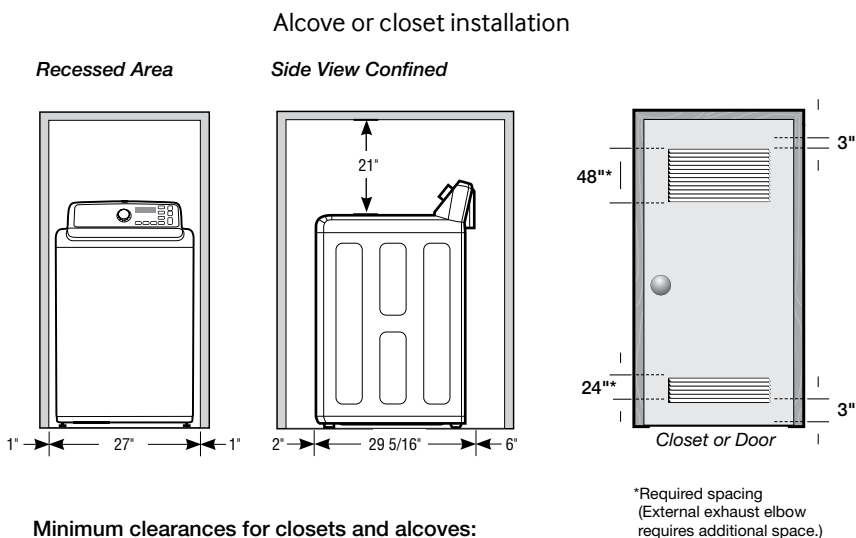

Installing Your Washer

Minimum clearances for closets and alcoves:

Sides – 1"
Top – 21"
Rear – 6"
Closet Front – 2"

If the washer and dryer are installed together, the closet front must have at least a 72 in unobstructed air opening. Your washer alone does not require a specific air opening.

Dimensions

Product Dimensions & Weight (WxHxD)

Dimensions: 27" x 46" x 29⁵/₁₆"
Weight: 147.8 lbs

Shipping Dimensions & Weight (WxHxD)

Dimensions: 29¹/₂" x 48³/₁₆" x 31"
Weight: 158.8 lbs

Color	Model #	UPC Code
Platinum	WA52J8700AP	887276095882
White	WA52J8700AW	887276095899