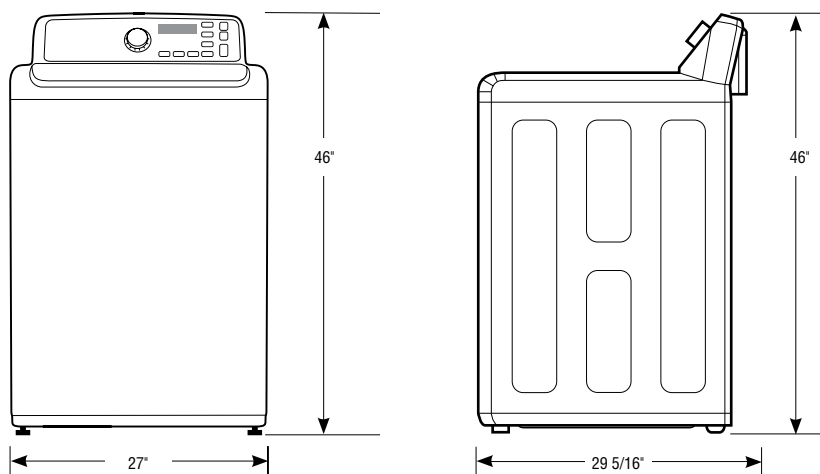

Dimensions

Product Dimensions & Weight (WxHxD)

Dimensions: 27" x 46" x 29⁵/₁₆"
Weight: 147.8 lbs

Shipping Dimensions & Weight (WxHxD)

Dimensions: 29¹/₂" x 48³/₁₆" x 31"
Weight: 158.8 lbs

Color	Model #	UPC Code
Platinum	WA52J8700AP	887276095882
White	WA52J8700AW	887276095899