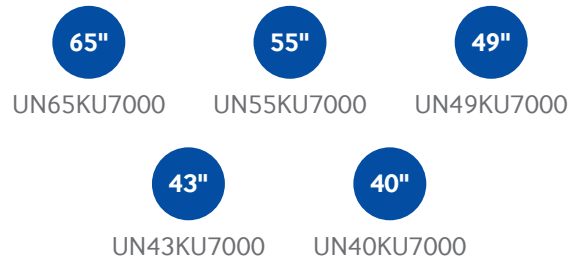

PRODUCT HIGHLIGHTS

- Active Crystal Color
- HDR Premium
- MR 120
- New Smart Hub

SIZE CLASS

Enjoy 4K Ultra HD resolution and High Dynamic Range (HDR) content that delivers greater clarity with UHD Dimming and a captivating colorful experience with Active Crystal Color. Access your favorite content quicker and easier with the new Samsung Smart TV

MODELS

MODEL: UN65KU7000
ORDER CODE: UN65KU7000FXZA

SCREEN SIZE CLASS: 65"

SCREEN DIAGONAL MEASUREMENT: 64.5"

UPC CODE: 887276155319

COUNTRY OF ORIGIN: Mexico

DIMENSIONS (INCHES W x H x D):

- **TV WITHOUT STAND:** 57.3 x 33.1 x 2.1
- **TV WITH STAND:** 57.3 x 36.4 x 14.9
- **SHIPPING:** 64 x 37.3 x 7.3
- **STAND FOOTPRINT:** 41.8 x 10.4 x 14.9

SCREEN SIZE CLASS: 55"

SCREEN DIAGONAL MEASUREMENT: 54.6"

UPC CODE: 887276155418

COUNTRY OF ORIGIN: Mexico

DIMENSIONS (INCHES W x H x D):

- **TV WITHOUT STAND:** 48.6 x 28.2 x 2.2
- **TV WITH STAND:** 48.6 x 31 x 13.2
- **SHIPPING:** 56.1 x 32.2 x 6.4
- **STAND FOOTPRINT:** 37.3 x 9.9 x 13.1

SCREEN SIZE CLASS: 49"

SCREEN DIAGONAL MEASUREMENT: 48.5"

UPC CODE: 887276155357

COUNTRY OF ORIGIN: Mexico

DIMENSIONS (INCHES W x H x D):

- **TV WITHOUT STAND:** 43.3 x 25.1 x 2.2
- **TV WITH STAND:** 43.3 x 27.9 x 13.2
- **SHIPPING:** 50.2 x 28.9 x 6.4
- **STAND FOOTPRINT:** 37.3 x 9.9 x 13.1