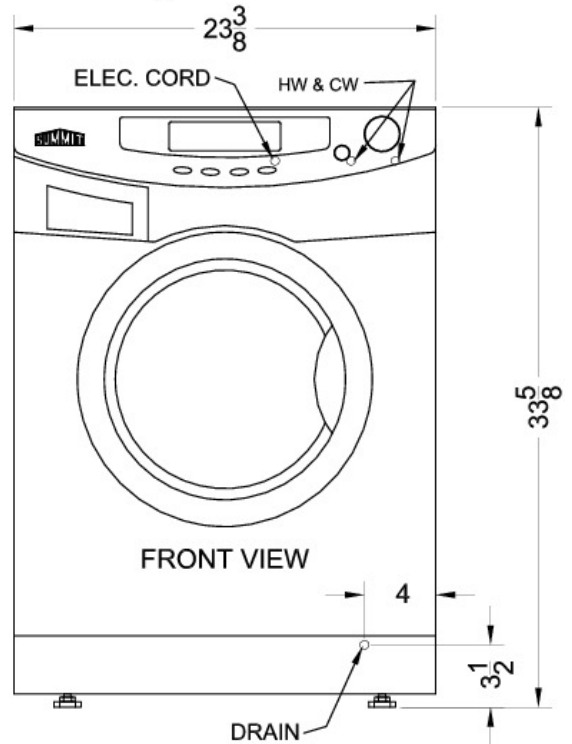

SPWD1800

33.63" x 23.63" x 23.5" (H x W x D)

24" wide washer/dryer combo for non-vented use, with 13 lb. wash capacity; replaces SPWD1470C

Highlights:

- 24" width is ideal for settings with limited space
- 13 lbs. wash capacity in 1.8 cu.ft. stainless steel drum
- Multiple wash cycles offer the perfect treatment for each fabric
- Intuitive controls with an LED readout

1.8 cu.ft. drum	Washes up to 13.2 lbs. and dries up to 6.6 lbs. in one cycle
Multiple fabric care wash cycles	Select Cotton, Synthetic, Wool, Silk, Quick, or Sport for the most appropriate wash
Stainless steel drum	Durable interior holds up load after load
LCD Display	Digital readout allows you to keep track of each cycle
Multiple spin speed settings	Choose from max, high, medium, or low to no spin
Multiple temperature settings	Wash/rinse temperature options include hot/cold, warm/warm, warm/cold, and cold/cold
Delay start option	Allows you to time your laundry for the ideal finish time
Detergent dispenser	Pull-out compartment for prewash, regular detergent, and fabric softener
Extra Rinse option	Adds an additional rinse cycle to your wash load
Prewash setting	Extra wash cycle is great for treating tough stains

Specifications:

Height	33.63"
Width	23.63"
Depth	23.5"
Capacity	1.8 cu.ft.
Shipping Weight	209.0 lbs.
Weight	196.0 lbs.
Canadian Electrical Safety	ETL-C
Amps	12.0
Voltage/Frequency	115 V AC/60 Hz
US Electrical Safety	ETL
Depth with door at 90°	39.5"
Style	Front Loading
Door Window	true
Control Type	Digital
Max Clothes Weight per Wash	13.2 lbs.
Leveling Legs	true
Number of Cycles	6
Dispenser Compartment	true
Max Drum Spin Speed	1000.0
Number of Dispensers	3
Parts/Labor Warranty	1 Year