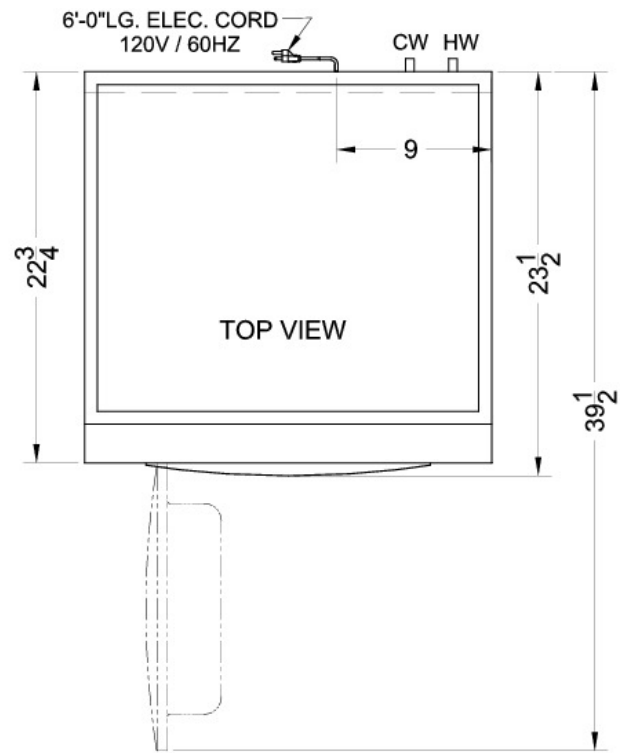

SPWD1800

33.63" x 23.63" x 23.5" (H x W x D)

24" wide washer/dryer combo for non-vented use, with 13 lb. wash capacity; replaces SPWD1470C

Highlights:

- 24" width is ideal for settings with limited space
- 13 lbs. wash capacity in 1.8 cu.ft. stainless steel drum
- Multiple wash cycles offer the perfect treatment for each fabric
- Intuitive controls with an LED readout

1.8 cu.ft. drum	Washes up to 13.2 lbs. and dries up to 6.6 lbs. in one cycle
Multiple fabric care wash cycles	Select Cotton, Synthetic, Wool, Silk, Quick, or Sport for the most appropriate wash
Stainless steel drum	Durable interior holds up load after load
LCD Display	Digital readout allows you to keep track of each cycle
Multiple spin speed settings	Choose from max, high, medium, or low to no spin
Multiple temperature settings	Wash/rinse temperature options include hot/cold, warm/warm, warm/cold, and cold/cold
Delay start option	Allows you to time your laundry for the ideal finish time
Detergent dispenser	Pull-out compartment for prewash, regular detergent, and fabric softener
Extra Rinse option	Adds an additional rinse cycle to your wash load
Prewash setting	Extra wash cycle is great for treating tough stains

Specifications:

Height	33.63"
Width	23.63"
Depth	23.5"
Capacity	1.8 cu.ft.
Shipping Weight	209.0 lbs.
Weight	196.0 lbs.
Canadian Electrical Safety	ETL-C
Amps	12.0
Voltage/Frequency	115 V AC/60 Hz
US Electrical Safety	ETL
Depth with door at 90°	39.5"
Style	Front Loading
Door Window	true
Control Type	Digital
Max Clothes Weight per Wash	13.2 lbs.
Leveling Legs	true
Number of Cycles	6
Dispenser Compartment	true
Max Drum Spin Speed	1000.0
Number of Dispensers	3
Parts/Labor Warranty	1 Year