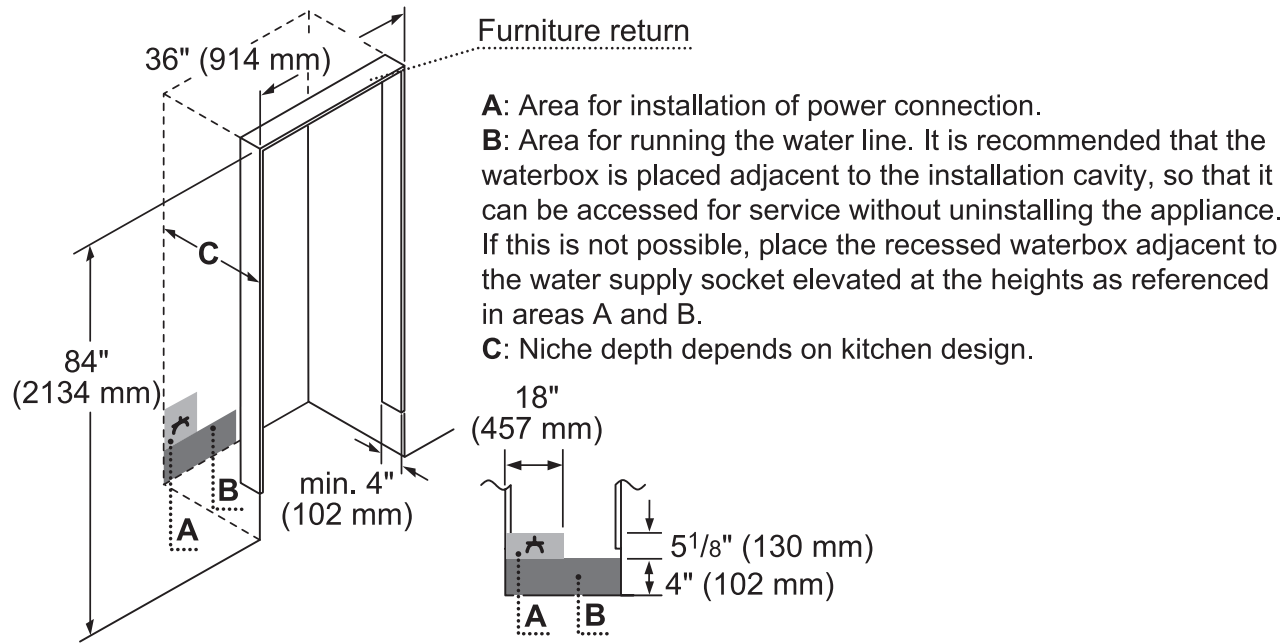

DIMENSIONS & WEIGHT

Appliance Dimensions (H x W x D) (in.)	84" x 35 3/4" x 24 3/4"
Required Cutout Size (H x W x D) (in.)	84" x 36" x 24" or 25"
Net / Gross Weight (lbs)	526 / 573 lbs

EFFICIENCY

ENERGY STAR® Qualified	Yes
Annual Energy Consumption	591 kWh

CUTOUT DIMENSIONS

TOP VIEW CLEARANCE