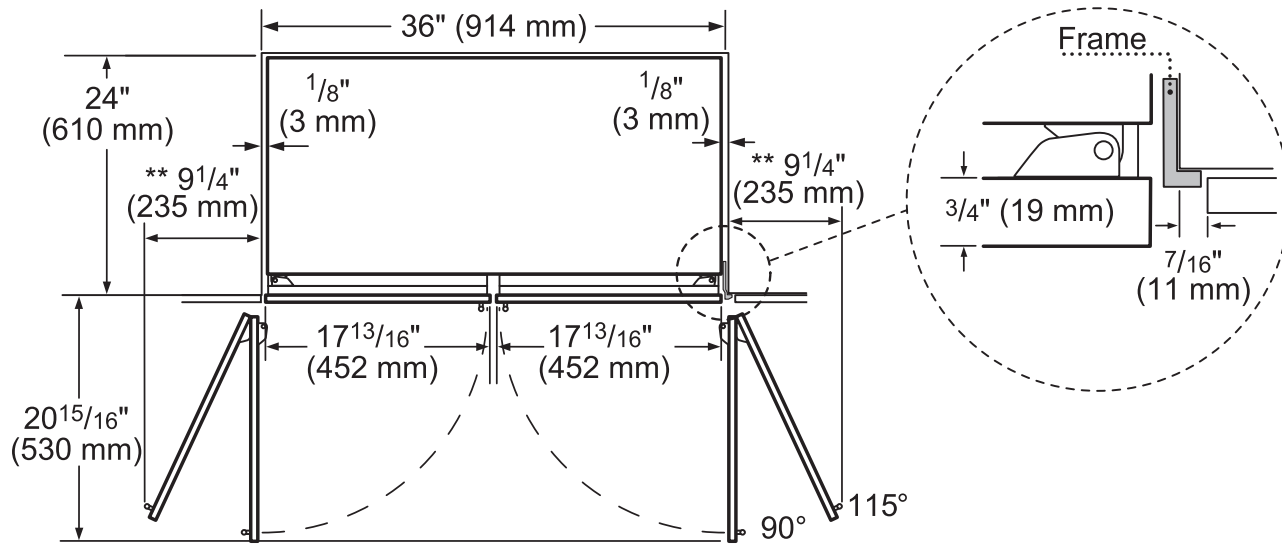

TOP VIEW CLEARANCE

** door handle must be added to this dimension.