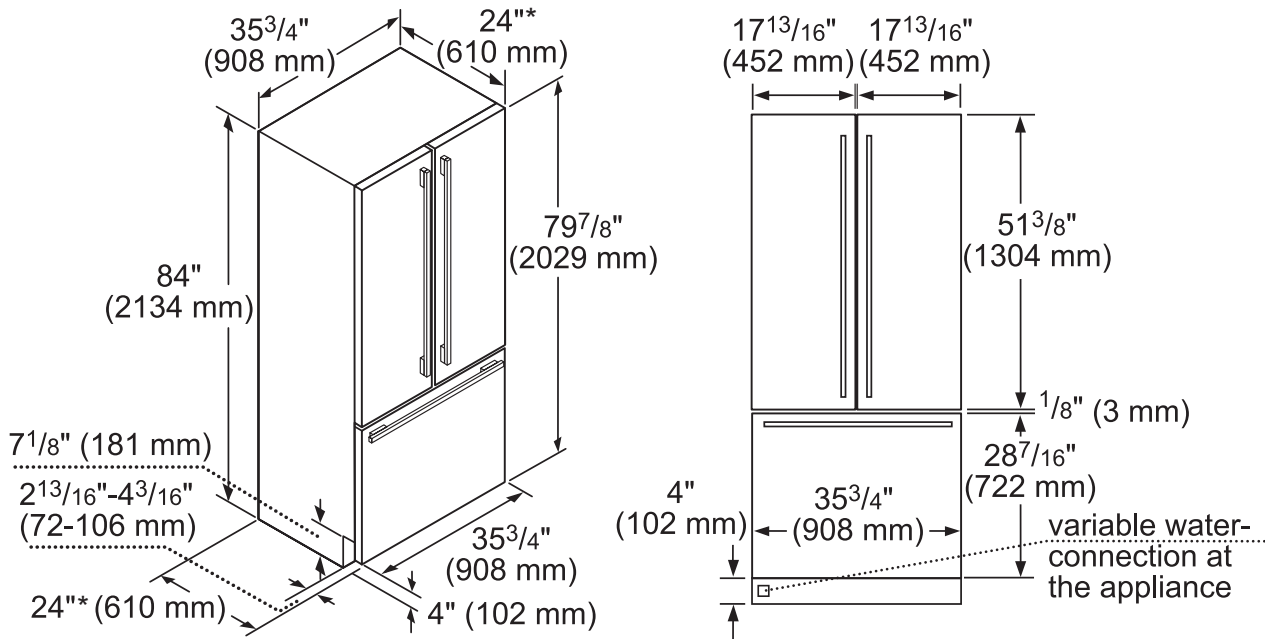

T36BT810NS

36-INCH PRE-ASSEMBLED FRENCH DOOR BOTTOM FREEZER WITH MASTERPIECE® HANDLES

FREEDOM® COLLECTION

PANEL DIMENSIONS

*Excludes thickness of door panel. If standard panel with $\frac{3}{4}$ " thickness is mounted, total depth is $24\frac{3}{4}$ ".

These warranties give you specific legal rights and you may have other rights that vary from state to state. Full warranty and limited warranty from date of installation. For complete warranty details, refer to your Use & Care manual, or ask your dealer.

Specifications are for planning purposes only. Refer to installation instructions and consult your countertop supplier prior to making counter opening. Consult with a heating and ventilation engineer for your specific ventilation requirements. For the most detailed information, refer to installation instructions accompanying product or write to Thermador indicating the model number. Specifications are correct at time of printing. Thermador reserves the right to change product specifications or design without notice. Some models are certified for use in Canada. Thermador is not responsible for products that are transported from the U.S. for use in Canada.