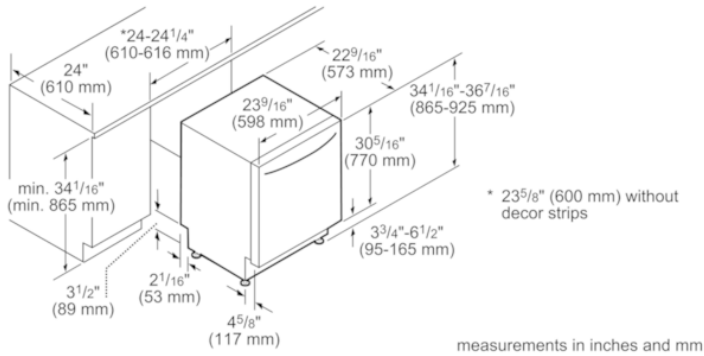

Product Features

Watts (W)	1300
Current (A)	12
Volts (V)	120
Frequency (Hz)	60
Power Cord Length	47 1/4"
Minimum Water Pressure (lb/sin)	7.0
Length inlet hose (in)	55 1/8"
Length outlet hose (in)	55 1/8"
Overall appliance dimensions (HxWxD) (in)	34 1/16" x 23 9/16" x 22 9/16"
Required cutout size (HxWxD) (in)	x 34 1/8" x 23 9/16"
Adjustable feet	Yes