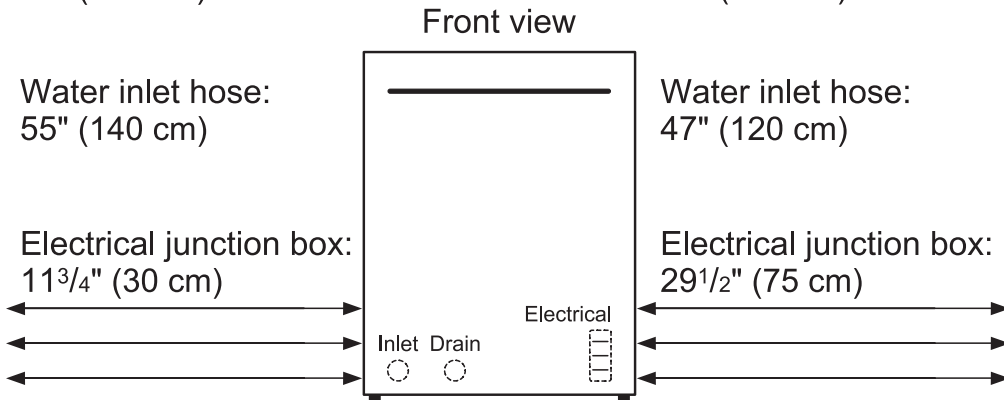

DIMENSIONS & WEIGHT

Overall Appliance Dimensions (HxWxD) (in)	34 1/16" x 23 9/16" x 21 5/8"
Required Cutout Size (HxWxD) (in)	34 1/8" x 24" x 24"
Adjustable Feet	Yes
Net Weight (lbs)	96 lbs

ACCESSORIES (INCLUDED)

DWHD860RPR
STAR-SAPPHIRE® 8-PROGRAM DISHWASHER
 CUSTOM PANEL

DISHWASHER & CUTOUT DIMENSIONS

Drain hose:
63" (160 cm)

Drain hose:
59" (150 cm)

Water inlet hose:
55" (140 cm)

Water inlet hose:
47" (120 cm)

Electrical junction box:
11³/₄" (30 cm)

Electrical junction box:
29¹/₂" (75 cm)

All connections are at the rear of the appliance.
 Extension for drain hose available as accessory.
 Power cord for connection to electrical outlet (3-prong plug) available as accessory.