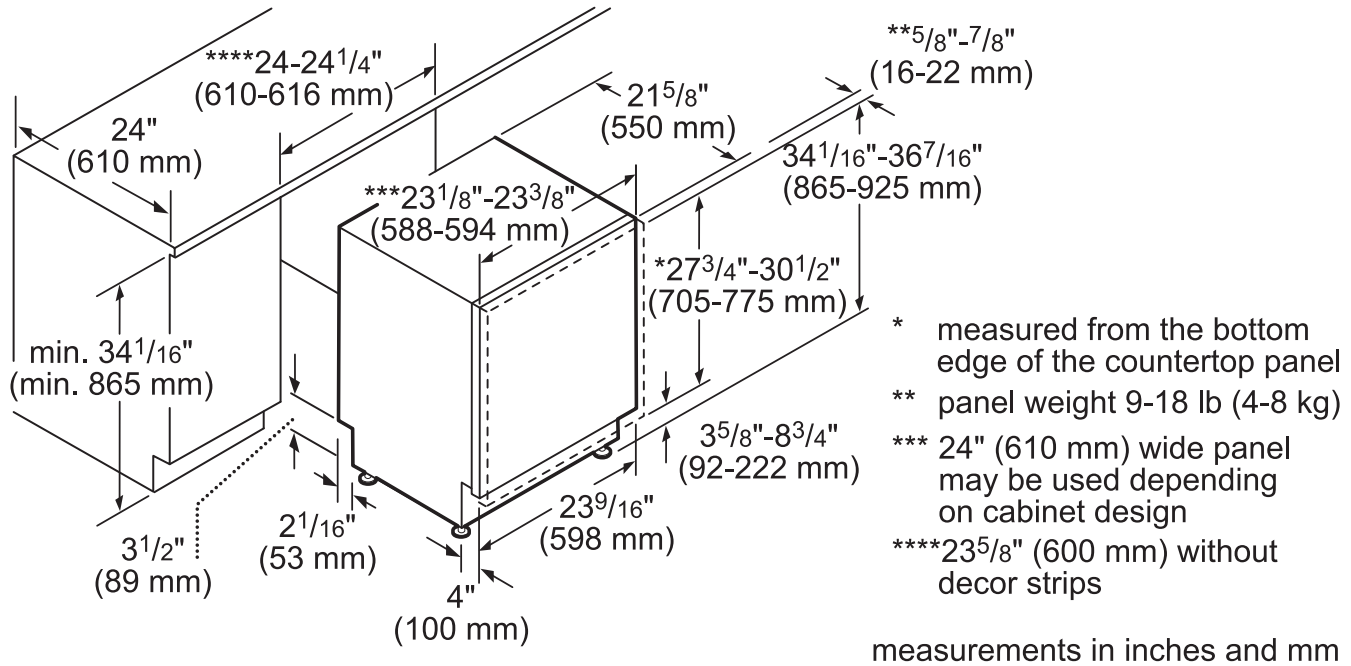

DIMENSIONS & WEIGHT

Overall Appliance Dimensions (HxWxD) (in)	34 1/16" x 23 9/16" x 21 5/8"
Required Cutout Size (HxWxD) (in)	34 1/8" x 24" x 24"
Adjustable Feet	Yes
Net Weight (lbs)	96 lbs

ACCESSORIES (INCLUDED)

DWHD860RPR
STAR-SAPPHIRE® 8-PROGRAM DISHWASHER
 CUSTOM PANEL

DISHWASHER & CUTOUT DIMENSIONS

Drain hose:
63" (160 cm)

Drain hose:
59" (150 cm)

Water inlet hose:
55" (140 cm)

Water inlet hose:
47" (120 cm)

Electrical junction box:
11³/₄" (30 cm)