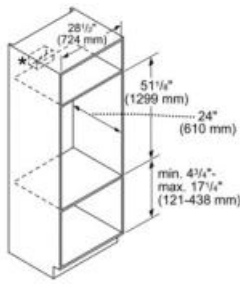

Amps (A)	40
Frequency (Hz)	60
Approval certificates	CSA, STAR-K
Plug type	Fixed connection, No plug
Net weight (lbs)	294
Included accessories	1 x Oven racks /upper, 1 x Oven racks /lower, 1 x rotary spit, 1 x Broiler pan /upper, 1 x variable telescopic drawer, 1 x Temperature probe /upper
Optional accessories	TLSCPRCK30