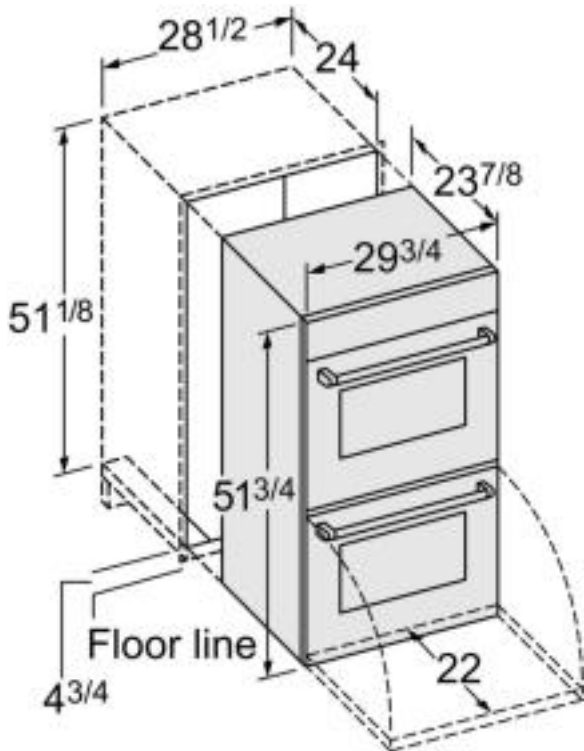

Amps (A)	40
Frequency (Hz)	60
Approval certificates	CSA, STAR-K
Plug type	Fixed connection, No plug
Net weight (lbs)	294
Included accessories	1 x Oven racks /upper, 1 x Oven racks /lower, 1 x rotary spit, 1 x Broiler pan /upper, 1 x variable telescopic drawer, 1 x Temperature probe /upper
Optional accessories	TLSCPRCK30