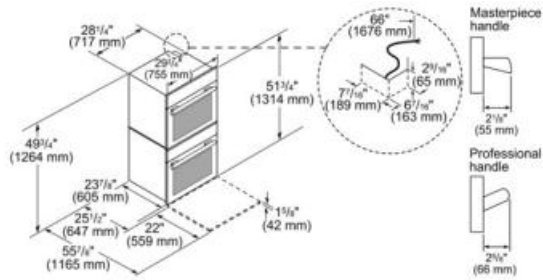

Amps (A)	40
Frequency (Hz)	60
Approval certificates	CSA, STAR-K
Plug type	Fixed connection, No plug
Net weight (lbs)	294
Included accessories	1 x Oven racks /upper, 1 x Oven racks /lower, 1 x rotary spit, 1 x Broiler pan /upper, 1 x variable telescopic drawer, 1 x Temperature probe /upper
Optional accessories	TLSCPRCK30