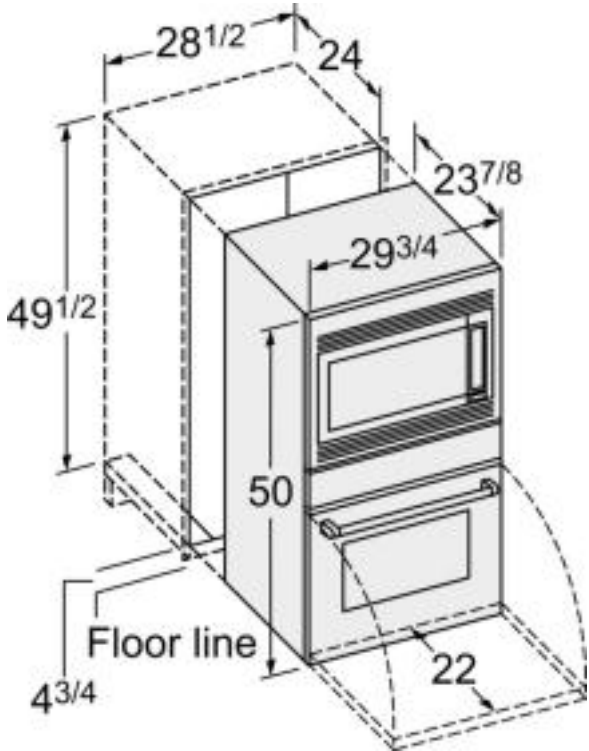

INNOVATION

- NEW The only SoftClose® door on the market. Thermador exclusive feature
- Largest commercial style rotisserie with 12 pound capacity. Thermador exclusive feature
- Maxbroil® largest, most powerful broil element on the market. Thermador exclusive feature
- Massive Capacity - Largest oven cavity at 4.7 cu.ft. (overall AHAM)
- Fastest preheat in the luxury segment (around 7 minutes). Thermador exclusive feature
- Superfast 2-hour self clean mode - fastest on the market. Thermador exclusive feature

* Junction box may be installed above, below, or to the right of the unit within range of the power cable.

Amps (A)	50
Frequency (Hz)	60
Approval certificates	CSA, STAR-K
Plug type	Fixed connection, No plug
Net weight (lbs)	250
Included accessories	1 x Oven racks /lower, 1 x rotary spit, 1 x Broiler pan /lower, 1 x variable telescopic drawer, 1 x Temperature probe /lower
Optional accessories	TLSCPRCK30