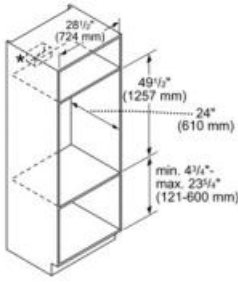

* Junction box may be installed above, below, or to the right of the unit within range of the power cable.