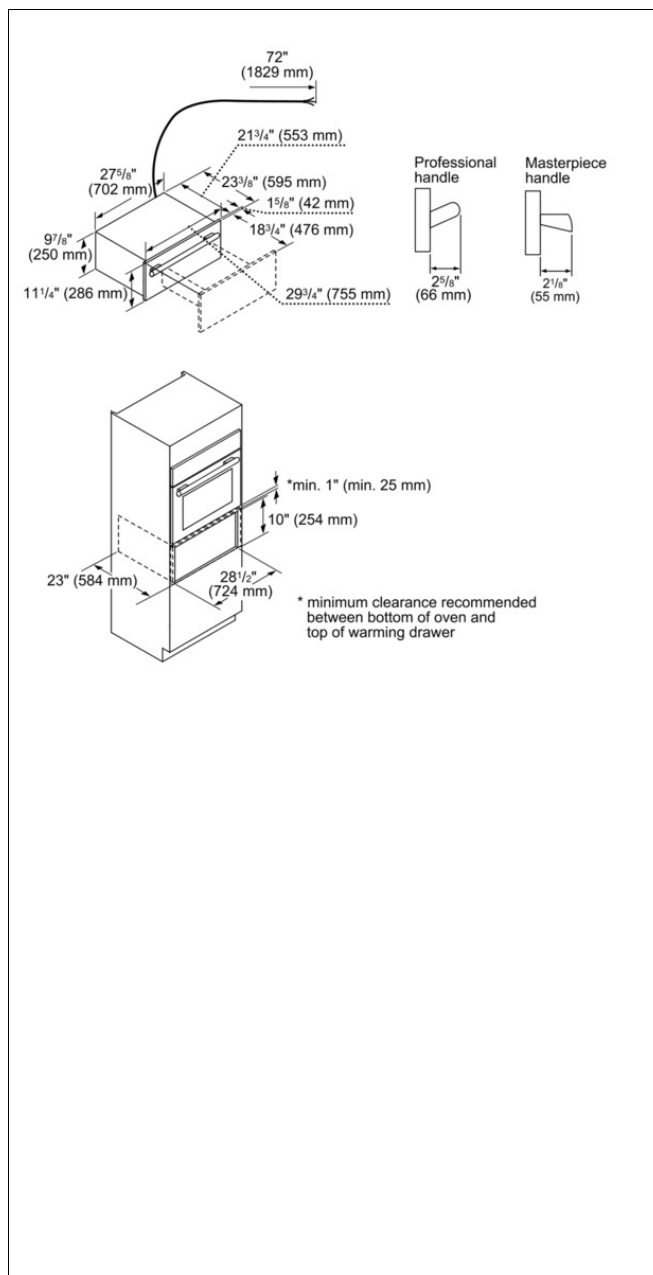

30" Convection Warming Drawer for custom panel installation WDC30J

Product Features

Power output heating: 0.930

Power Level: high, low, medium, plate

Type of control: TouchControl Basic Timer

Temperature control: electronic

Time control: electronic

Consumption and connection features

UPC code: 825225800415

Product color: Stainless steel

Alternative colors available:

Watts (W): 930

Current (A): 15

Volts (V): 120

Frequency (Hz): 60

Approval certificates: CSA

Power cord length (in): 72"

Power cord length (cm): 182.9

Plug type: 120V-3 prong

Required cutout size (HxWxD) (in): 10" x 28 1/2" x 24"

Required cutout size (HxWxD) (mm): 254 x 724 x 610

Overall appliance dimensions (HxWxD) (in): 11 1/4" x 29 3/4" x 22 1/4"

Overall appliance dimensions (HxWxD) (mm): 286 x 756 x 565

Product packaging dimensions (HxWxD) (in): 17" x 35 3/4" x 30 1/2"

Net weight (lbs): 59

Net weight (kg): 27.000

Gross weight (lbs): 65

Gross weight (kg): 29.000

2013-07-12