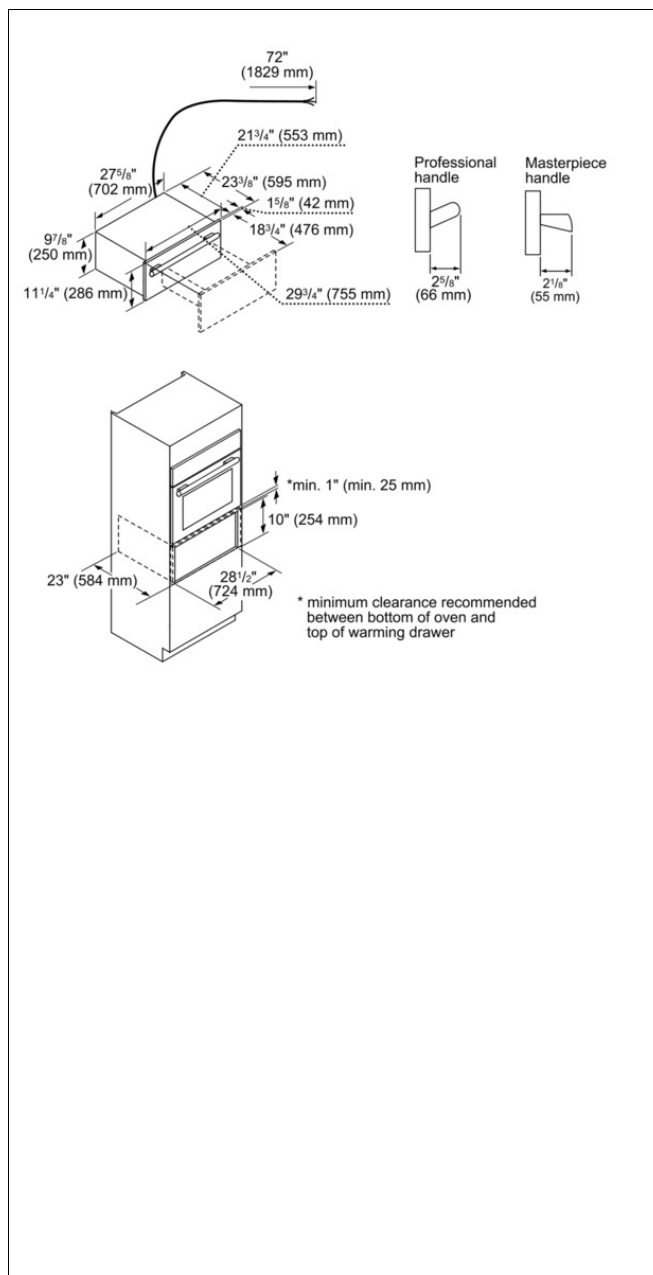

30" Masterpiece© Series Convection Warming Drawer WDC30JS

Product Features

Power output heating: 0.930

Power Level: high, low, medium, plate

Type of control: TouchControl Basic Timer

Temperature control: electronic

Time control: electronic

Consumption and connection features

UPC code: 825225800446

Product color: Stainless steel

Alternative colors available:

Watts (W): 930

Current (A): 15

Volts (V): 120

Frequency (Hz): 60

Approval certificates: CSA

Power cord length (in): 72"

Power cord length (cm): 1829.0

Plug type: 120V-3 prong

Required cutout size (HxWxD) (in): 10" x 28 1/2" x 24"

Required cutout size (HxWxD) (mm): 254 x 724 x 610

Overall appliance dimensions (HxWxD) (in): 11 1/4" x 29 3/4" x 22 1/4"

Overall appliance dimensions (HxWxD) (mm): 286 x 756 x 565

Product packaging dimensions (HxWxD) (in): 17" x 35 3/4" x 30 1/2"

Net weight (lbs): 72

Net weight (kg): 33.000

Gross weight (lbs): 80

Gross weight (kg): 36.000

2013-07-12