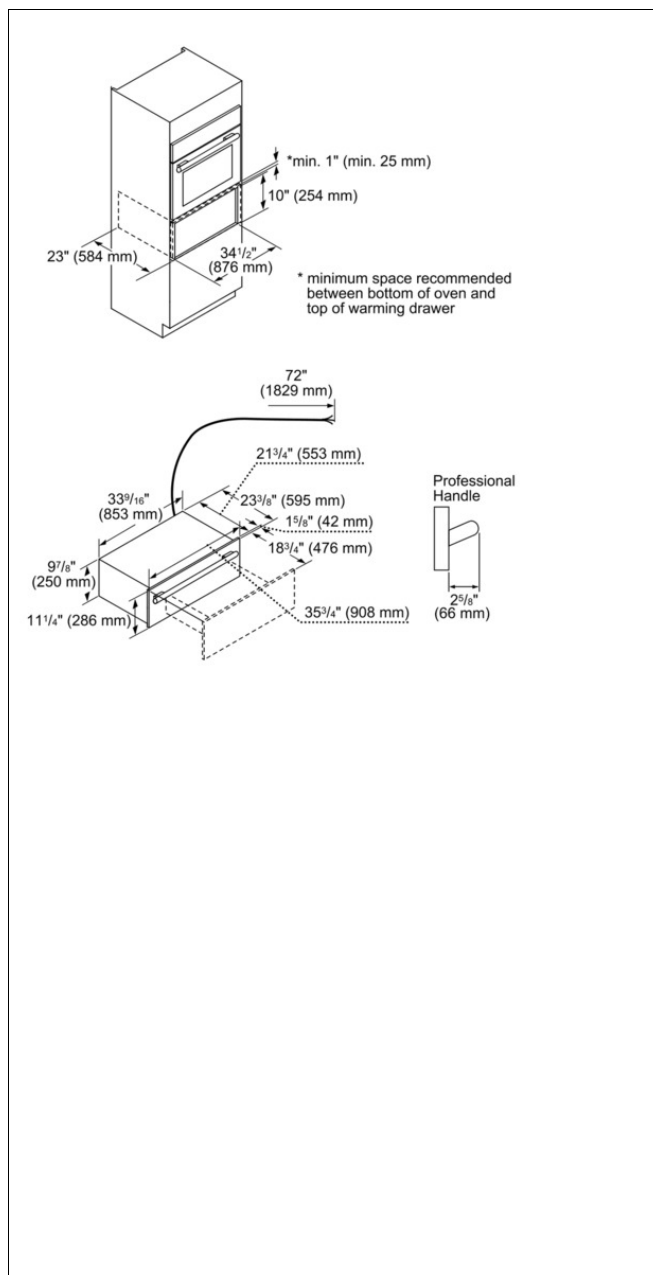

36" Convection Warming Drawer for custom panel installation WDC36J

Product Features

Power output heating: 1.080

Power Level: high, low, medium, plate

Type of control: TouchControl Basic Timer

Temperature control: electronic

Time control: electronic

Consumption and connection features

UPC code: 825225800422

Product color: Stainless steel

Alternative colors available:

Watts (W): 1080

Current (A): 15

Volts (V): 120

Frequency (Hz): 60

Approval certificates: CSA

Power cord length (in): 72"

Power cord length (cm): 182.9

Plug type: 120V-3 prong

Required cutout size (HxWxD) (in): 10" x 34 1/2" x 24"

Required cutout size (HxWxD) (mm): 254 x 876 x 610

Overall appliance dimensions (HxWxD) (in): 11 1/4" x 35 11/16" x 22 1/4"

Overall appliance dimensions (HxWxD) (mm): 286 x 906 x 565

Product packaging dimensions (HxWxD) (in): 17" x 41 3/4" x 30 7/8"

Net weight (lbs): 68

Net weight (kg): 31.000

Gross weight (lbs): 75

Gross weight (kg): 34.000

2013-07-12