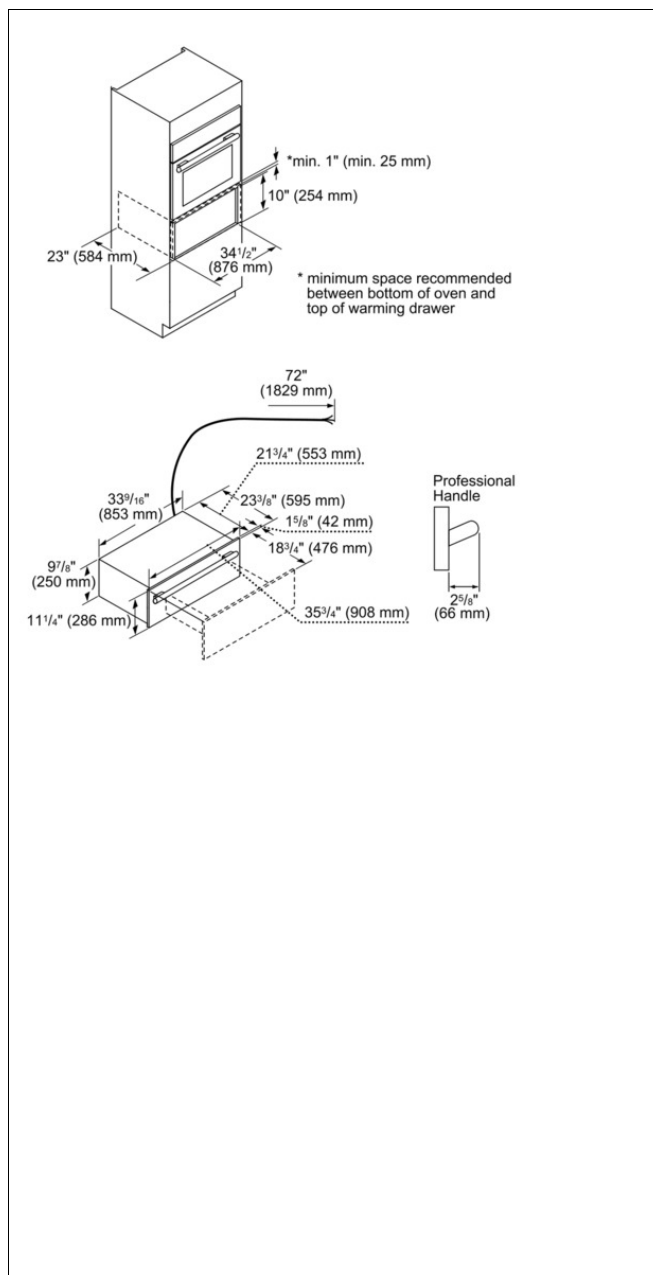

36" Professional Series Convection Warming Drawer WDC36JP

Product Features

Power output heating: 1.080

Power Level: high, low, medium, plate

Type of control: TouchControl Basic Timer

Temperature control: electronic

Time control: electronic

Consumption and connection features

UPC code: 825225800453

Product color: Stainless steel

Alternative colors available:

Watts (W): 1080

Current (A): 15

Volts (V): 120

Frequency (Hz): 60

Approval certificates: CSA

Power cord length (in): 72"

Power cord length (cm): 1829.0

Plug type: 120V-3 prong

Required cutout size (HxWxD) (in): 10" x 34 1/2" x 24"

Required cutout size (HxWxD) (mm): 254 x 876 x 610

Overall appliance dimensions (HxWxD) (in): 11 1/4" x 35 11/16" x 22 1/4"

Overall appliance dimensions (HxWxD) (mm): 286 x 906 x 565

Product packaging dimensions (HxWxD) (in): 17" x 41 3/4" x 30 7/8"

Net weight (lbs): 83

Net weight (kg): 38.000

Gross weight (lbs): 92

Gross weight (kg): 42.000

2013-07-12