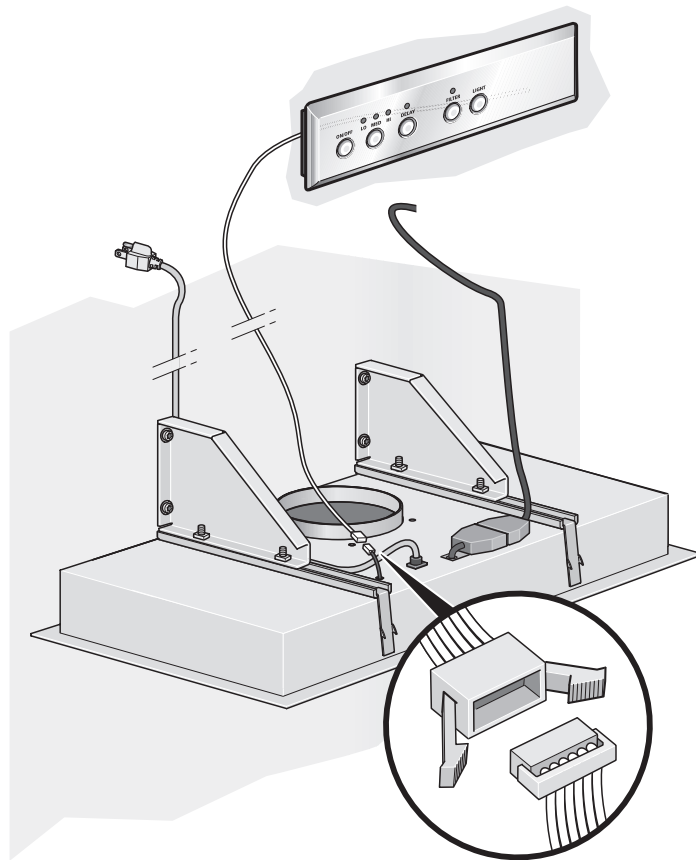

Thermador® | *An American Icon*™

INSTALLATION MANUAL

MODEL: VCI2REMFS

Thermador[®] | *An American Icon*[™]

5551 McFadden Avenue, Huntington Beach CA, 92649 • 800-735-4328 • www.thermador.com
9000330083 • 10013 RevB • 04/08 © BSH Home Appliances Corporation • Litho in U.S.A.