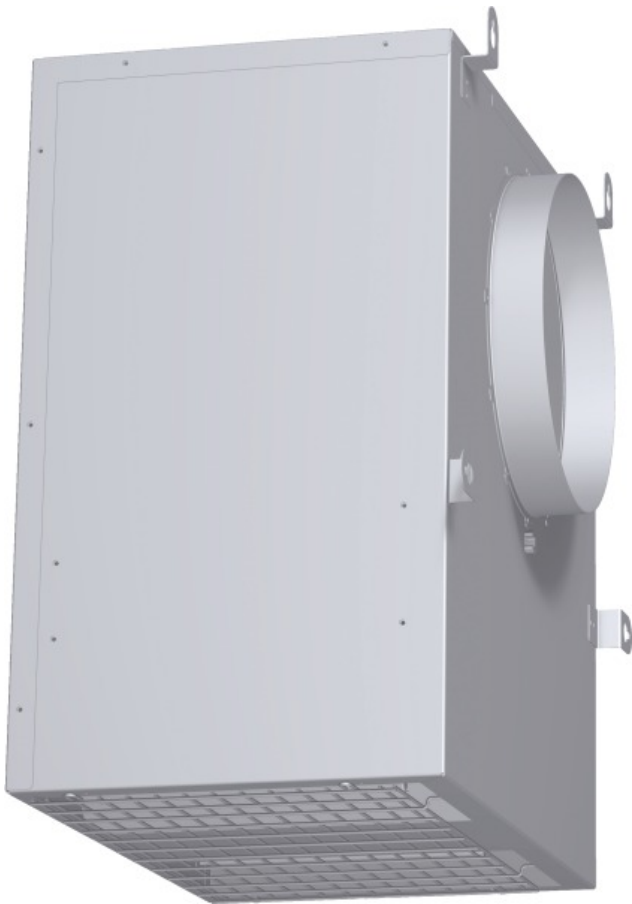

1000 CFM Remote Blower
VTR1030P

VTR1030P

- Can be roof-mounted or mounted on an exterior wall, depending on appearance preferences or to best suit the ducting application
- Can be mounted on the exterior of the home to minimize noise in the cooking area
- Cable connected to blower and hood controls with a length of 30 ft.
- RFPLT1000 - Roof Plate required for roof-mount application - Separate purchase required

Optional accessories

EXTNCB25 25' Blower Connection Cable

825225918851

1000 CFM Remote Blower VTR1030P

Product Features

Product group: Accessory

Brand: Thermador

Product name / series name: Optional accessories Kitchen machines

SKU: VTR1030P

EAN code: 825225918851

Product packaging dimensions (HxWxD) (in): 17 11/16" x 23 2/8" x 26 3/4"

Net weight (lbs): 43

Gross weight (lbs): 47

UPC code: 825225918851

Name of product image: MCSA036809_VTR1030D_def.jpg