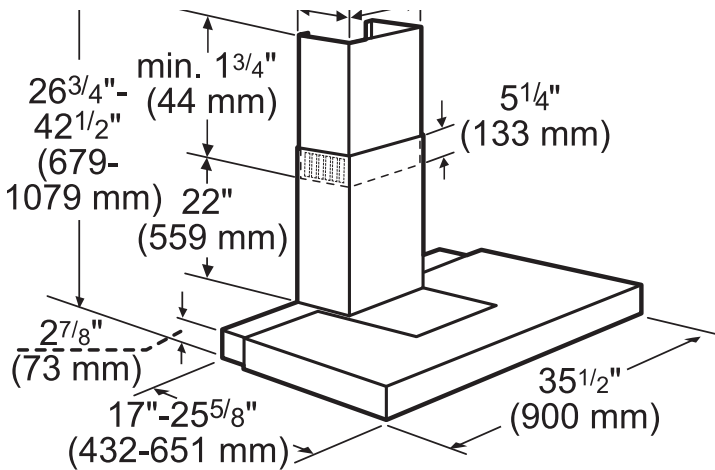

HDDW36FS

36-INCH CHIMNEY WALL DRAWER HOOD

MASTERPIECE® SERIES

HOOD DIMENSIONS