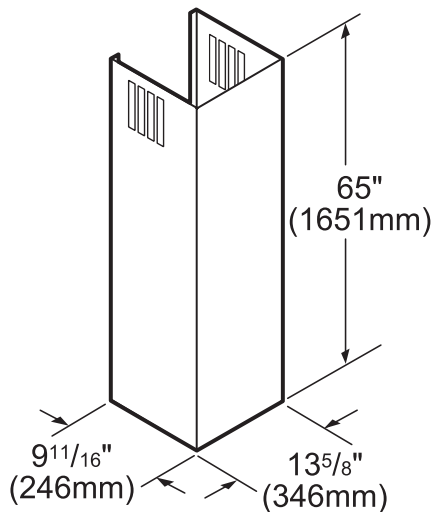

OPTIONAL ACCESSORIES

CHIMNEY EXTENSION CHIMXHDD

Stainless steel chimney hood extension for up to 11-foot ceiling applications. Extension replaces upper section of standard chimney extension. May require fabrication to reduce height.