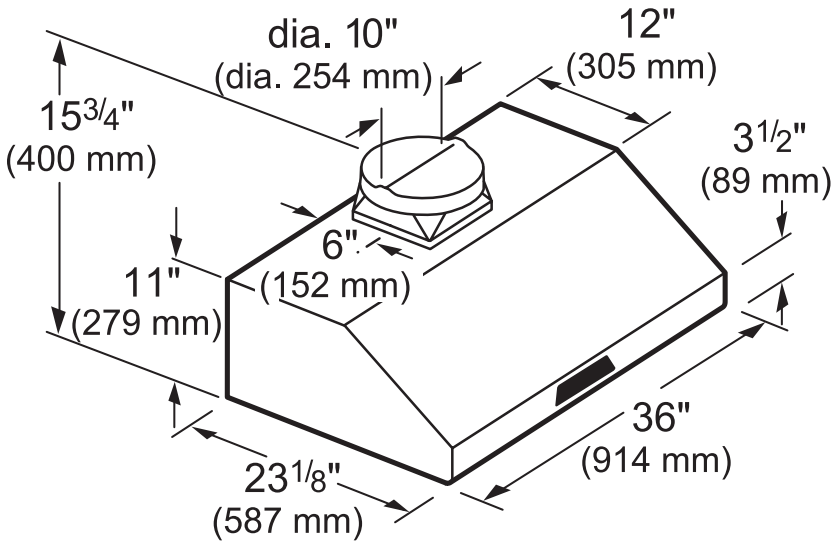

TECHNICAL DETAILS

Watts (W)	550 W
Current (A)	15 A
Volts (V)	120 V
Frequency (Hz)	60 HZ
Plug Type	Fixed Connection

DIMENSIONS & WEIGHT

Overall Appliance Dimensions (Width Of Canopy Included) (HxWxD) (in)	11" x 36" x 23 1/8"
Required Distance Above Cooktop / Range Cooking Surface	30" / 30"
Diameter of Air Duct (in) Top	10"
Diameter of Air Duct (in) Back	N/A
Net Weight (lbs)	33 lbs

WARRANTY

Limited Warranty Parts And Labor	2 Year
----------------------------------	--------

HMWB36FS WALL HOOD WITH BLOWER (36-INCH WIDTH) MASTERPIECE®

HOOD DIMENSIONS

measurements in inches and mm

HMWB36FS WALL HOOD WITH BLOWER (36-INCH WIDTH)