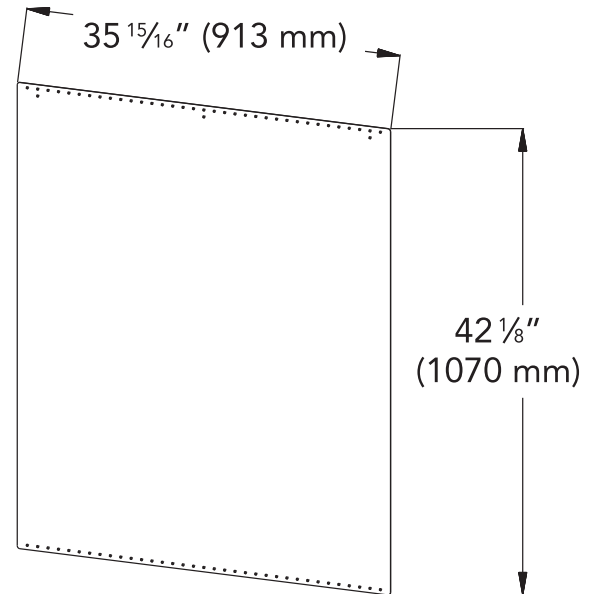

REPLACEMENT CHARCOAL FILTERS
CHFILT3036

For use with Recirculation Kit RECIRC_FS

These warranties give you specific legal rights and you may have other rights that vary from state to state. Full warranty and limited warranty from date of installation. For complete warranty details, refer to your Use & Care manual, or ask your dealer.

Specifications are for planning purposes only. Refer to installation instructions and consult your countertop supplier prior to making counter opening. Consult with a heating and ventilation engineer for your specific ventilation requirements. For the most detailed information, refer to installation instructions accompanying product or write to Thermador indicating the model number. Specifications are correct at time of printing. Thermador reserves the right to change product specifications or design without notice. Some models are certified for use in Canada. Thermador is not responsible for products that are transported from the U.S. for use in Canada.