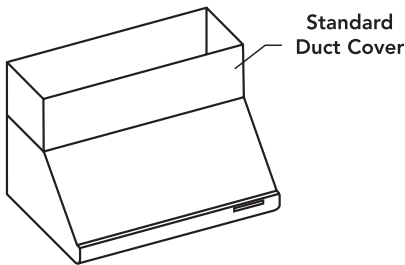

HMWB36FS WALL HOOD WITH BLOWER (36-INCH WIDTH)

MASTERPIECE®

OPTIONAL ACCESSORIES

36" WIDE DUCT COVER
DC36US 6" HIGH
DCT36US 12" HIGH

Stainless steel duct cover for wall hood applications