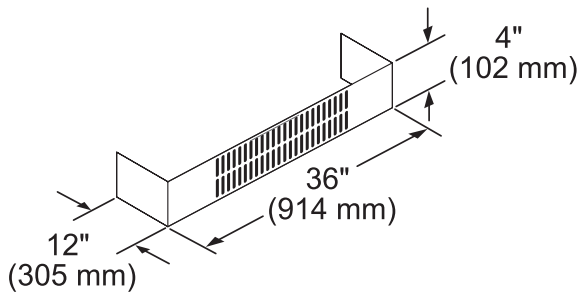

RECIRCULATION KIT
RECIRC36FS 36" WIDE

- Stainless steel finish
- Perfect for hard to duct installations
- Use with 600 CFM blowers only

measurements in inches and mm

STAINLESS STEEL BACKSPLASH
PA36JBS 36" WIDE