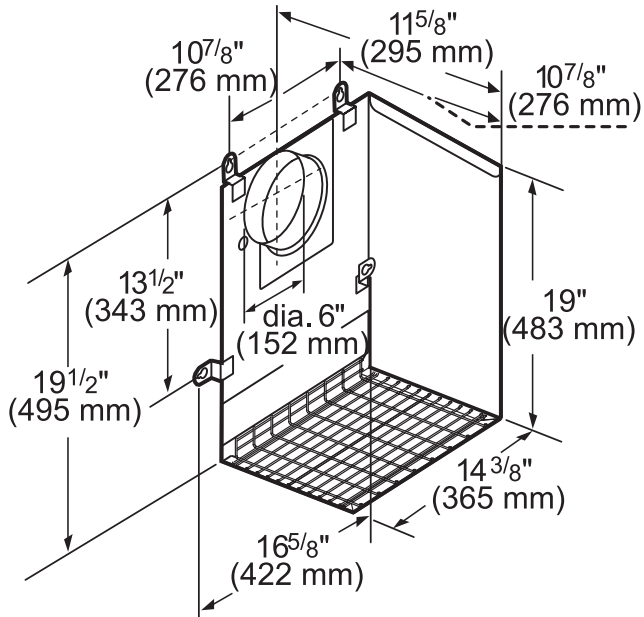

TECHNICAL DETAILS

Watts (W)	N/A
Current (A)	15; 20 A
Volts (V)	120 V
Frequency (Hz)	60 HZ
Plug Type	120V-3 Prong

DIMENSIONS & WEIGHT

Overall Appliance Dimensions (Width Of Canopy Included) (HxWxD) (in)	18" x 54" x 27"
Required Distance Above Cooktop / Range Cooking Surface	30" / 30"
Diameter of Air Duct (in) Top	10"
Diameter of Air Duct (in) Back	10"
Net Weight (lbs)	111 lbs

WARRANTY

Limited Warranty Parts And Labor	2 Year
----------------------------------	--------

PH54GS
27-INCH DEPTH WALL HOOD (54-INCH WIDTH)
PROFESSIONAL SERIES

HOOD DIMENSIONS

measurements in inches and mm

PH54GS 27-INCH DEPTH WALL HOOD (54-INCH WIDTH)

PROFESSIONAL SERIES

REMOTE BLOWERS (MOUNTED TO ROOF OR EXTERNAL WALL)

VTR630D-600 CFM

VTR1030D-1000 CFM

measurements in inches and mm

measurements in inches and mm

VTR1330E-1300 CFM

measurements in inches and mm

PH54GS 27-INCH DEPTH WALL HOOD (54-INCH WIDTH)

PROFESSIONAL SERIES

INLINE BLOWERS (MOUNTED BETWEEN KITCHEN AND EXTERNAL WALL)

VTI610D-600 CFM

measurements in inches and mm