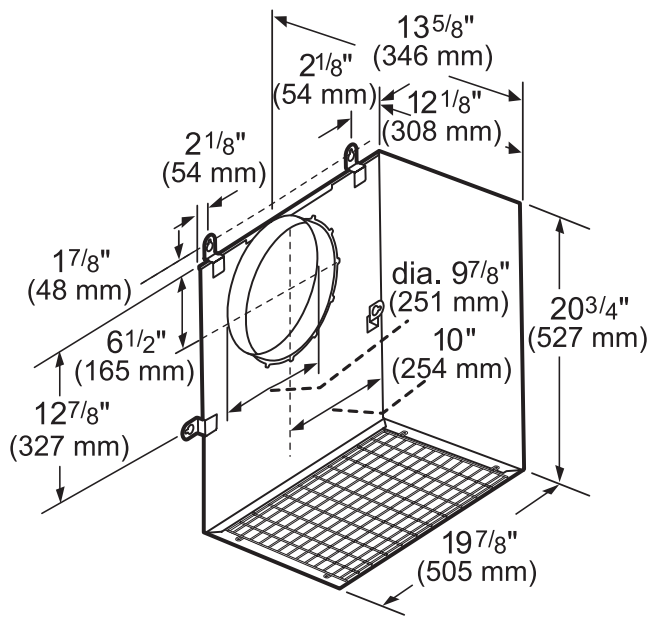

WARRANTY

Limited Warranty Parts And Labor	2 Year
----------------------------------	--------

PH54GS
27-INCH DEPTH WALL HOOD (54-INCH WIDTH)
PROFESSIONAL SERIES

HOOD DIMENSIONS

measurements in inches and mm

PH54GS 27-INCH DEPTH WALL HOOD (54-INCH WIDTH)

PROFESSIONAL SERIES

REMOTE BLOWERS (MOUNTED TO ROOF OR EXTERNAL WALL)

VTR630D-600 CFM

VTR1030D-1000 CFM

measurements in inches and mm

measurements in inches and mm

VTR1330E-1300 CFM

measurements in inches and mm

PH54GS 27-INCH DEPTH WALL HOOD (54-INCH WIDTH)

PROFESSIONAL SERIES

INLINE BLOWERS (MOUNTED BETWEEN KITCHEN AND EXTERNAL WALL)

VTI610D-600 CFM

measurements in inches and mm