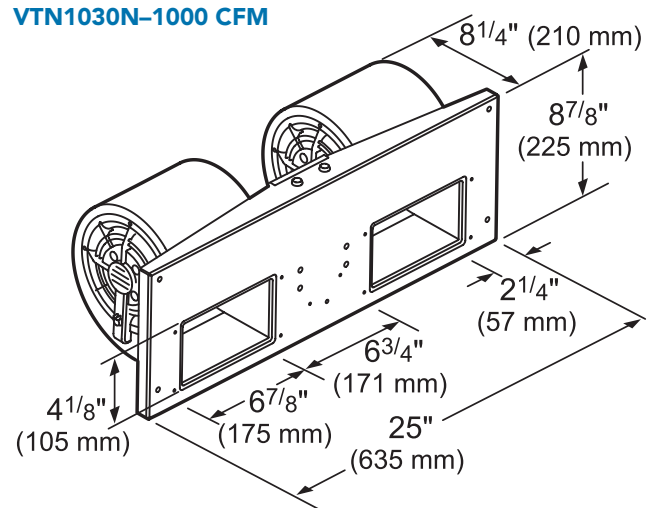

VTR1330E-1300 CFM

measurements in inches and mm

PH54GS 27-INCH DEPTH WALL HOOD (54-INCH WIDTH)

PROFESSIONAL SERIES

INLINE BLOWERS (MOUNTED BETWEEN KITCHEN AND EXTERNAL WALL)

VTI610D-600 CFM

measurements in inches and mm

VTI1010D-1000 CFM

measurements in inches and mm

INTEGRATED BLOWERS (MOUNTED IN HOOD)

VTN630N-600 CFM

measurements in inches and mm

VTN1030N-1000 CFM

PH54GS 27-INCH DEPTH WALL HOOD (54-INCH WIDTH)

PROFESSIONAL SERIES