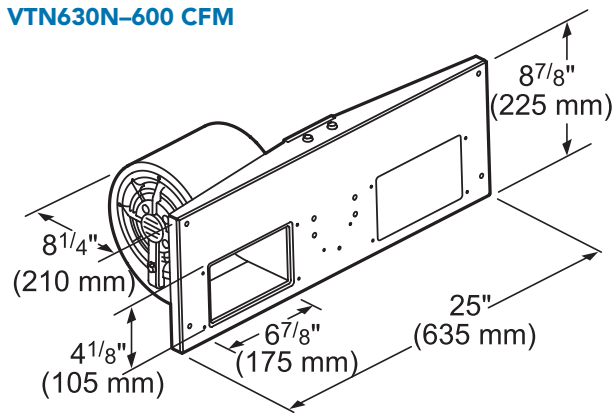

PH54GS 27-INCH DEPTH WALL HOOD (54-INCH WIDTH)

PROFESSIONAL SERIES

REMOTE BLOWERS (MOUNTED TO ROOF OR EXTERNAL WALL)

VTR630D-600 CFM

VTR1030D-1000 CFM

measurements in inches and mm

measurements in inches and mm

VTR1330E-1300 CFM

measurements in inches and mm

PH54GS 27-INCH DEPTH WALL HOOD (54-INCH WIDTH)

PROFESSIONAL SERIES

INLINE BLOWERS (MOUNTED BETWEEN KITCHEN AND EXTERNAL WALL)

VTI610D-600 CFM

measurements in inches and mm

VTI1010D-1000 CFM

measurements in inches and mm

INTEGRATED BLOWERS (MOUNTED IN HOOD)

VTN630N-600 CFM

measurements in inches and mm

VTN1030N-1000 CFM

PH54GS 27-INCH DEPTH WALL HOOD (54-INCH WIDTH)

PROFESSIONAL SERIES