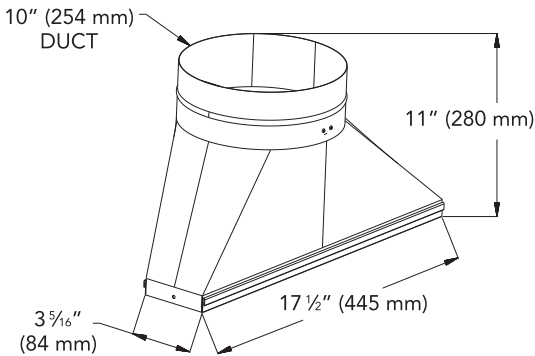

TRANSITION