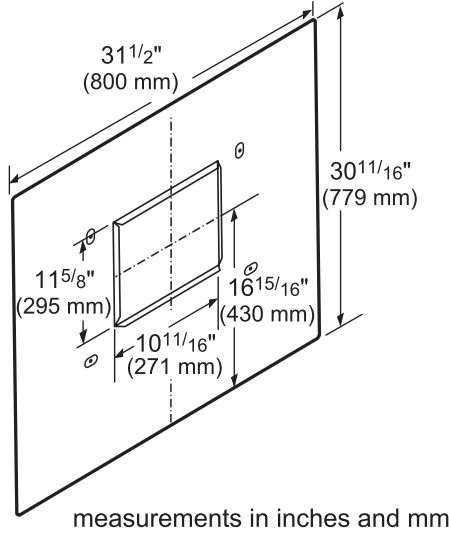

ROOFPLATE RFPLT1000

EXTNCB25

25 ft. Blower Connector Cable for use with the following Inline and Remote blowers: VTR630D, VTR1030D, VTR1330E, VT1610D, VT11010D