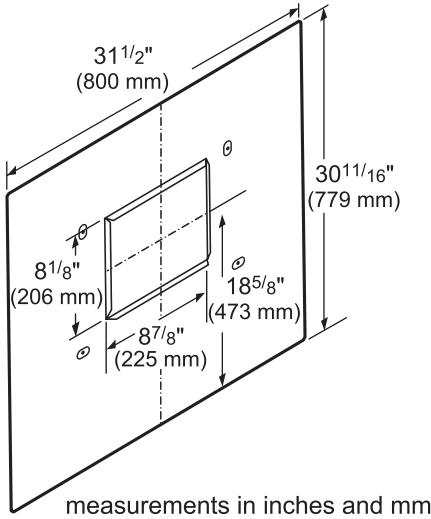

PH54GS 27-INCH DEPTH WALL HOOD (54-INCH WIDTH)

PROFESSIONAL SERIES

REMOTE BLOWER ACCESSORIES

ROOFPLATE RFPLT600