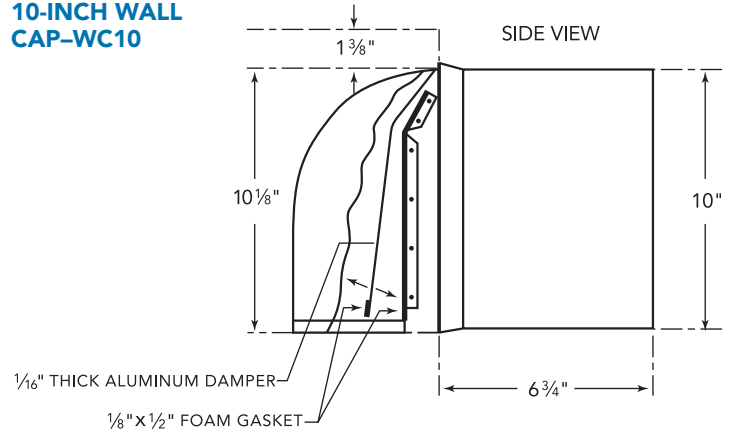

ROOF JACK & TRANSITION

ROOF JACK-RJ310

TRANSITION

WALL CAPS

10-INCH WALL CAP-WC10

These warranties give you specific legal rights and you may have other rights that vary from state to state. Full warranty and limited warranty from date of installation. For complete warranty details, refer to your Use & Care manual, or ask your dealer.