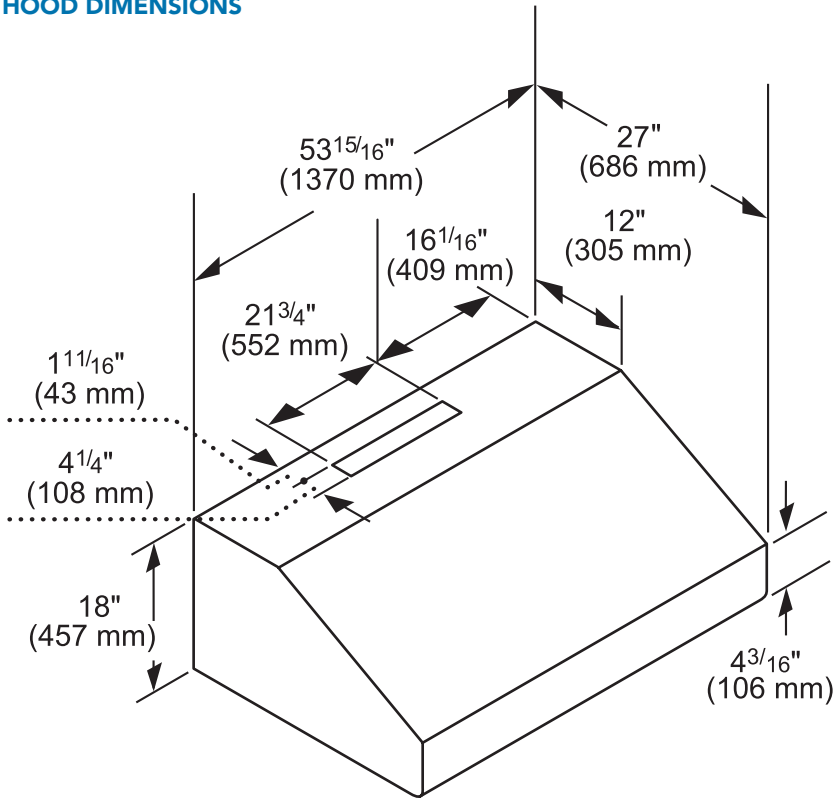

TECHNICAL DETAILS

Watts (W)	N/A
Current (A)	15; 20 A
Volts (V)	120 V
Frequency (Hz)	60 HZ
Plug Type	120V-3 Prong

DIMENSIONS & WEIGHT

Overall Appliance Dimensions (Width Of Canopy Included) (HxWxD) (in)	18" x 54" x 27"
Required Distance Above Cooktop / Range Cooking Surface	30" / 30"
Diameter of Air Duct (in) Top	10"
Diameter of Air Duct (in) Back	10"
Net Weight (lbs)	111 lbs

WARRANTY

Limited Warranty Parts And Labor	2 Year
----------------------------------	--------

PH54GS
27-INCH DEPTH WALL HOOD (54-INCH WIDTH)
PROFESSIONAL SERIES

HOOD DIMENSIONS

measurements in inches and mm