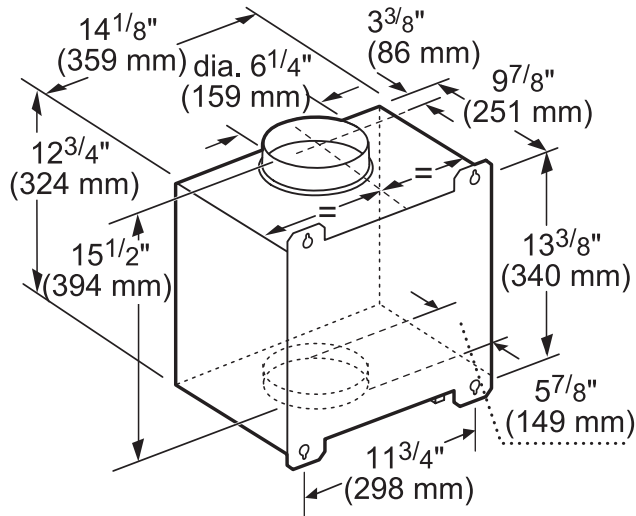

PH54GS 27-INCH DEPTH WALL HOOD (54-INCH WIDTH)

PROFESSIONAL SERIES

REMOTE BLOWERS (MOUNTED TO ROOF OR EXTERNAL WALL)

VTR630D-600 CFM

VTR1030D-1000 CFM

measurements in inches and mm

measurements in inches and mm

VTR1330E-1300 CFM

measurements in inches and mm

PH54GS 27-INCH DEPTH WALL HOOD (54-INCH WIDTH)

PROFESSIONAL SERIES

INLINE BLOWERS (MOUNTED BETWEEN KITCHEN AND EXTERNAL WALL)

VTI610D-600 CFM

measurements in inches and mm

VTI1010D-1000 CFM

measurements in inches and mm

INTEGRATED BLOWERS (MOUNTED IN HOOD)

VTN630N-600 CFM

measurements in inches and mm

VTN1030N-1000 CFM

PH54GS 27-INCH DEPTH WALL HOOD (54-INCH WIDTH)

PROFESSIONAL SERIES