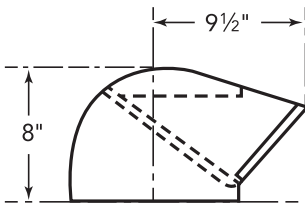

ROOF JACK & TRANSITION

ROOF JACK-RJ310