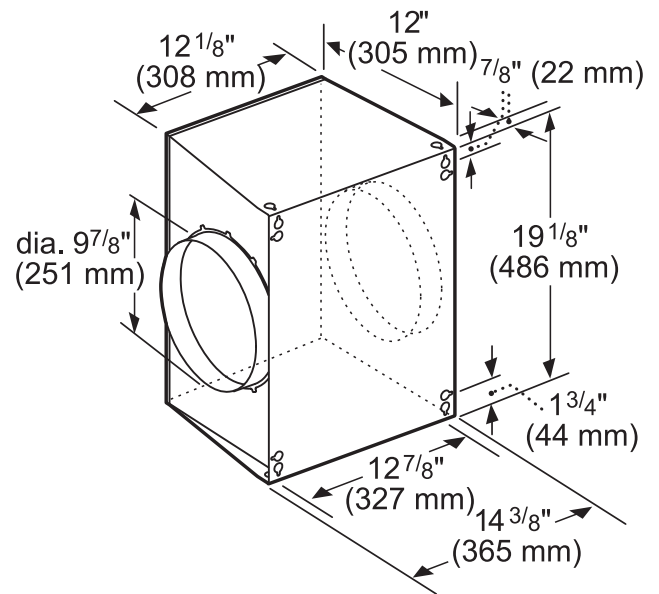

PH54GS 27-INCH DEPTH WALL HOOD (54-INCH WIDTH)

PROFESSIONAL SERIES

REMOTE BLOWERS (MOUNTED TO ROOF OR EXTERNAL WALL)

VTR630D-600 CFM

VTR1030D-1000 CFM

measurements in inches and mm

measurements in inches and mm

VTR1330E-1300 CFM

measurements in inches and mm

PH54GS 27-INCH DEPTH WALL HOOD (54-INCH WIDTH)

PROFESSIONAL SERIES

INLINE BLOWERS (MOUNTED BETWEEN KITCHEN AND EXTERNAL WALL)

VTI610D-600 CFM

measurements in inches and mm

VTI1010D-1000 CFM

measurements in inches and mm

INTEGRATED BLOWERS (MOUNTED IN HOOD)

VTN630N-600 CFM

measurements in inches and mm

VTN1030N-1000 CFM

PH54GS 27-INCH DEPTH WALL HOOD (54-INCH WIDTH)

PROFESSIONAL SERIES