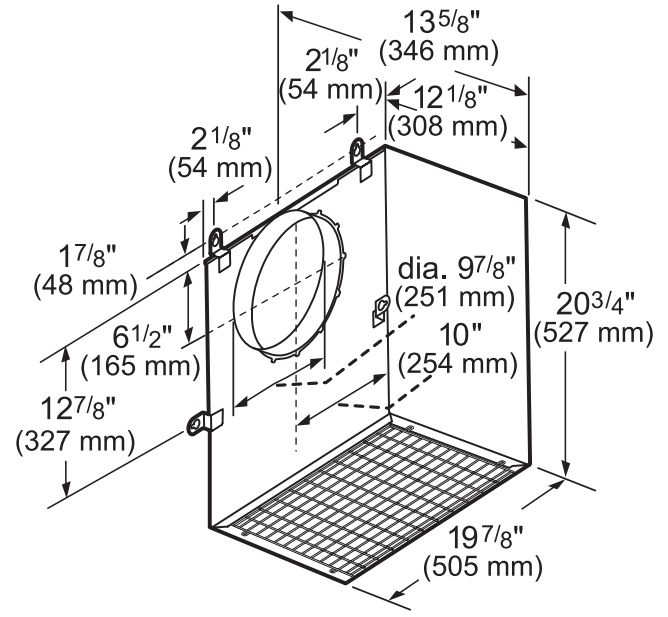

WARRANTY

Limited Warranty Parts And Labor	2 Year
----------------------------------	--------

PH54GS
27-INCH DEPTH WALL HOOD (54-INCH WIDTH)
PROFESSIONAL SERIES

HOOD DIMENSIONS

measurements in inches and mm

PH54GS 27-INCH DEPTH WALL HOOD (54-INCH WIDTH)

PROFESSIONAL SERIES

REMOTE BLOWERS (MOUNTED TO ROOF OR EXTERNAL WALL)

VTR630D-600 CFM

VTR1030D-1000 CFM

measurements in inches and mm

measurements in inches and mm

VTR1330E-1300 CFM

measurements in inches and mm

PH54GS 27-INCH DEPTH WALL HOOD (54-INCH WIDTH)

PROFESSIONAL SERIES

INLINE BLOWERS (MOUNTED BETWEEN KITCHEN AND EXTERNAL WALL)

VTI610D-600 CFM

measurements in inches and mm