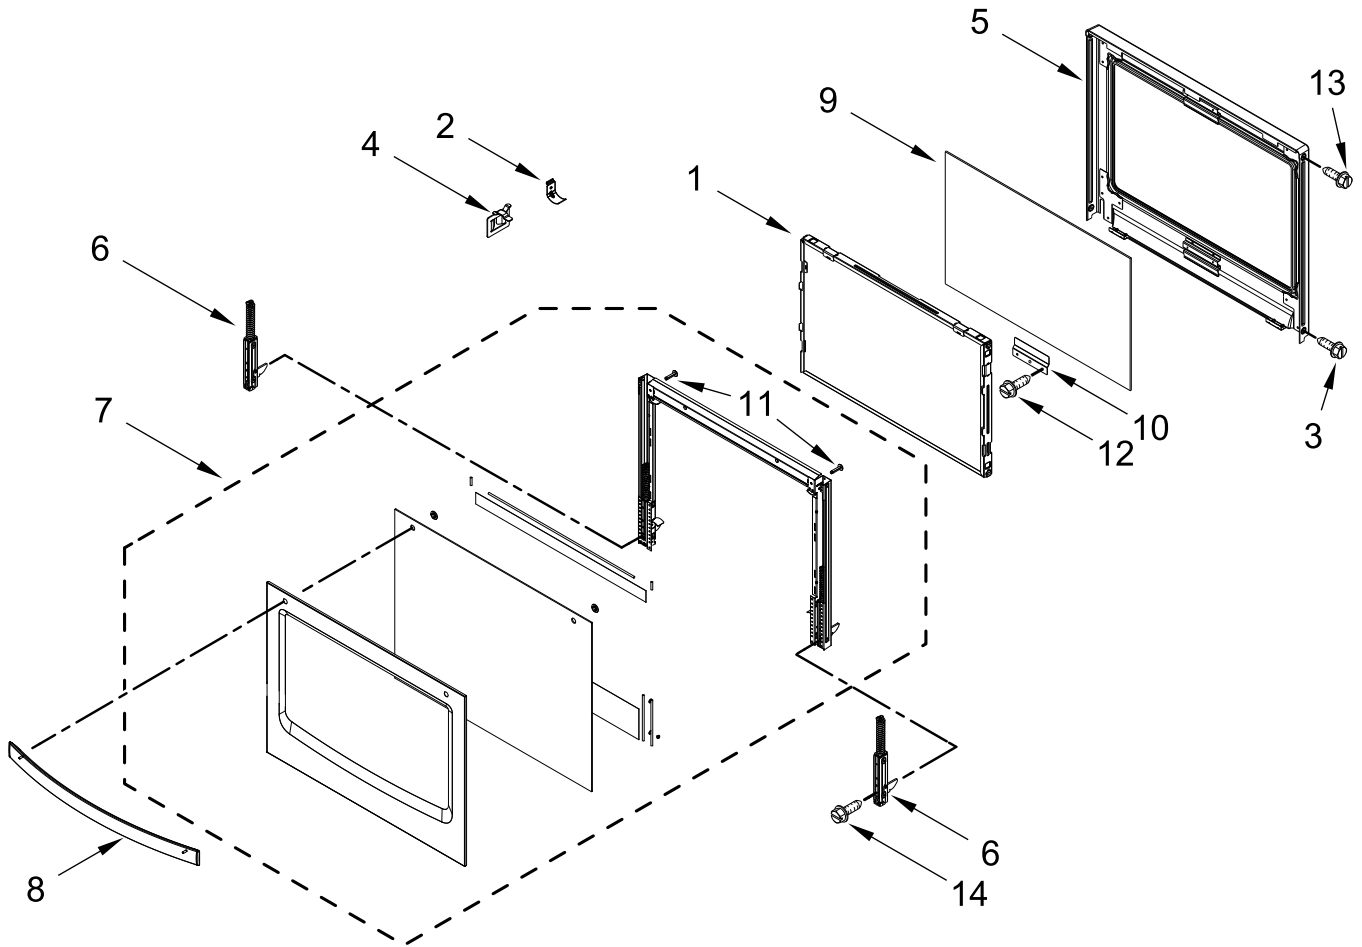

UPPER OVEN DOOR PARTS

UPPER OVEN DOOR PARTS

<u>Illus.</u> <u>No.</u>	<u>Part No.</u>	<u>Description</u>	<u>Illus.</u> <u>No.</u>	<u>Part No.</u>	<u>Description</u>	<u>Illus.</u> <u>No.</u>	<u>Part No.</u>	<u>Description</u>
1	W10347596	Assembly, Window Pack	8		Assembly, Door Handle	13	7101P653-60	Screw
2	W10284285	Spring, Door Glass Fixation		W11022638	Black	14	3196183	Screw
				W11022639	White			
3	7101P635-60	Screw (Black)	9	W10678524	Glass, Inner			
4	W10653954	Clip, Spring Metal	10	W10284297	Bracket, Glass			
5	W10709147	Assembly, Liner	11	W10480830	Screw			
6	W11044773	Hinge, Slow Close Door	12	7101P426-60	Screw			
7		Assembly, Door Glass						
	W10866266	Black						
	W10866267	White