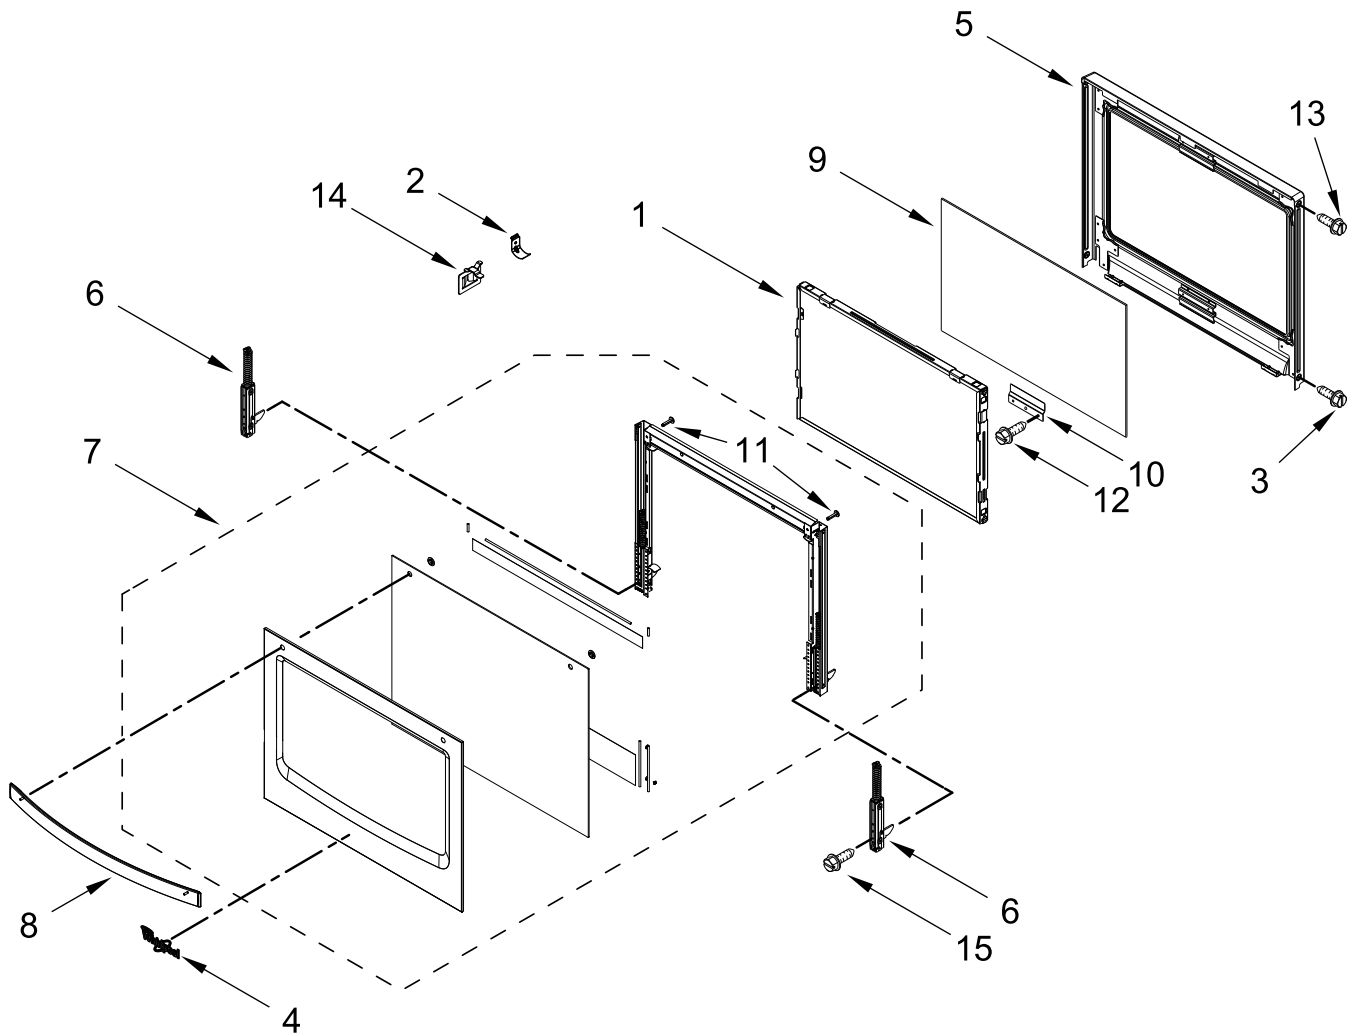

LOWER OVEN DOOR PARTS

LOWER OVEN DOOR PARTS

<u>Illus.</u> <u>No.</u>	<u>Part No.</u>	<u>Description</u>	<u>Illus.</u> <u>No.</u>	<u>Part No.</u>	<u>Description</u>	<u>Illus.</u> <u>No.</u>	<u>Part No.</u>	<u>Description</u>
1	W10347596	Assembly, Window Pack	7		Assembly, Door Glass	10	W10284297	Bracket, Glass
2	W10284285	Spring, Door Glass Fixation		W10866266	Black	11	W10480830	Screw
3	7101P635-60	Screw (Black)		W10866267	White	12	7101P426-60	Screw
4	W10884775	Nameplate	8		Assembly, Door Handle	13	7101P653-60	Screw
5	W10709147	Assembly, Liner		W11022638	Black	14	W10653954	Clip, Spring Metal
6	W11044773	Hinge, Slow Close Door		W11022639	White	15	3196183	Screw
			9	W10678524	Glass, Inner