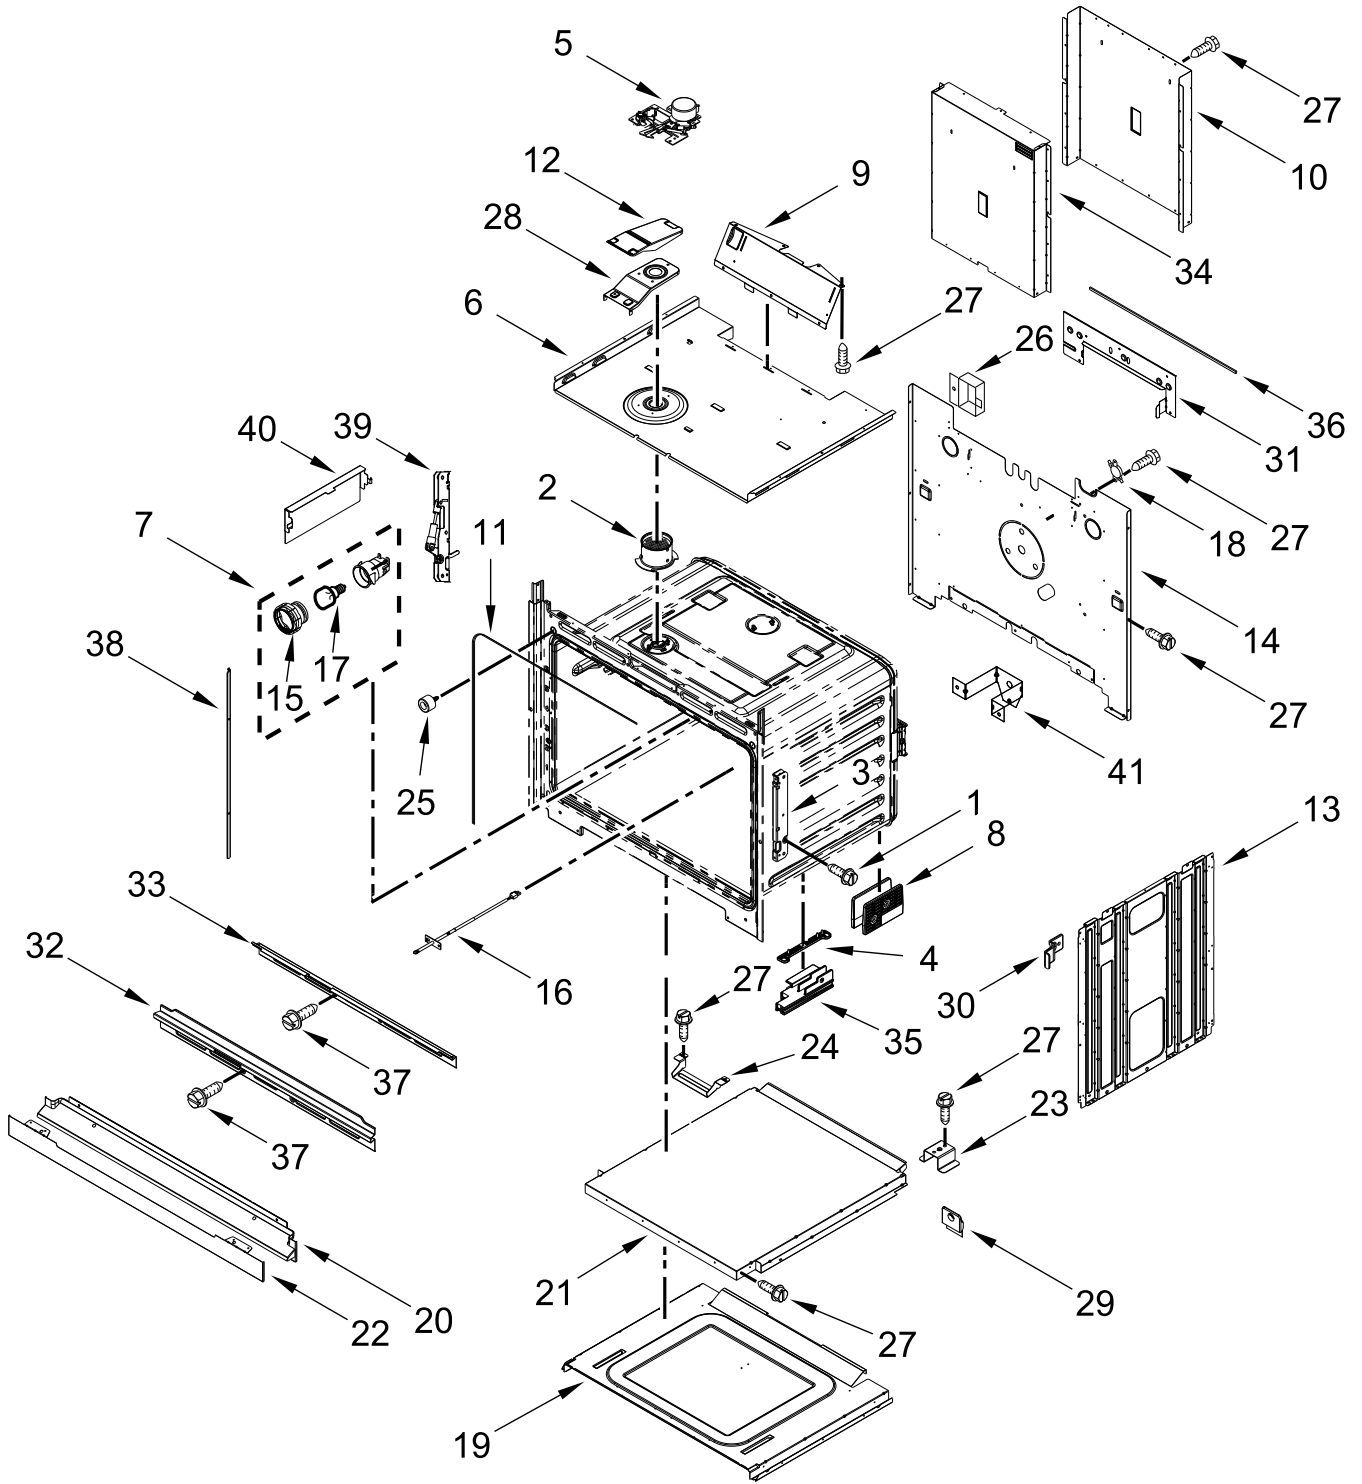

OVEN PARTS

OVEN PARTS

<u>Illus.</u> <u>No.</u>	<u>Part No.</u>	<u>Description</u>	<u>Illus.</u> <u>No.</u>	<u>Part No.</u>	<u>Description</u>	<u>Illus.</u> <u>No.</u>	<u>Part No.</u>	<u>Description</u>
1	W10254050	Screw	18	4449751	Thermostat (TOD)	33	W10283036	Vent, Top 30"
2	W11085298	Tube, Vent	19	W10834867	Base, Chassis	34	W10318196	Duct, Chassis Back
3	W11044775	Receiver, Hinge	20		Assembly, Bottom Vent			(Upper)
4	W10618102	Spacer, Base		W10327373	Black	35	W10618103	Foot, Front (Left)
5	W10618131	Latch, Motorized		W10506344	White		W10618104	Foot, Front (Right)
6	W10904158	Top, Chassis	21	W10283008	Chassis, Bottom Duct	36	W10728475	Gasket, Rubber
7	W10734063	Assembly, Light	22		Trim, Bottom Vent	37	7101P427-60	Screw
8	W10618101	Foot, Base		W10351236	Black	38	W10327369	Cover, Side Trim (Left)
9	W10904163	Deflector, Blower		W10504026	White		W10327368	Cover, Side Trim (Right)
10	W10542857	Duct, Chassis Back (Lower)	23	W10213759	Support, Air Channel	39	W11045086	Receiver, Slow Close Hinge
11	W10282960	Gasket	24	W10351308	Spacer, Chassis Bottom Duct	40	W11034940	Shield, Slow Close Hinge
12	W10616810	Cover, Vent Exhaust	25	W10351278	Bumper & Screw	41	W11027314	Hat Bracket, Vent
13	W10663556	Side, Chassis (Left)	26	8285593	Cover, Connector			FOLLOWING PARTS NOT ILLUSTRATED
	W10318190	Side, Chassis (Right)	27	7101P426-60	Screw			
14	W10904160	Back, Chassis	28	W10616809	Base, Vent Exhaust		W10520715	Insulation, Wrap
15	W10412722	Lens, Light	29	W10834286	Spacer, Center		W10282944	Insulation, Cavity
16	W10622170	Probe, Sensor	30	W10834501	Spacers, Front		W10464568	Insulation, Control Knob
17	W10412711	Bulb, Light	31	W10904155	Bracket, U-Shape			
			32	W10283040	Vent, Center 30"