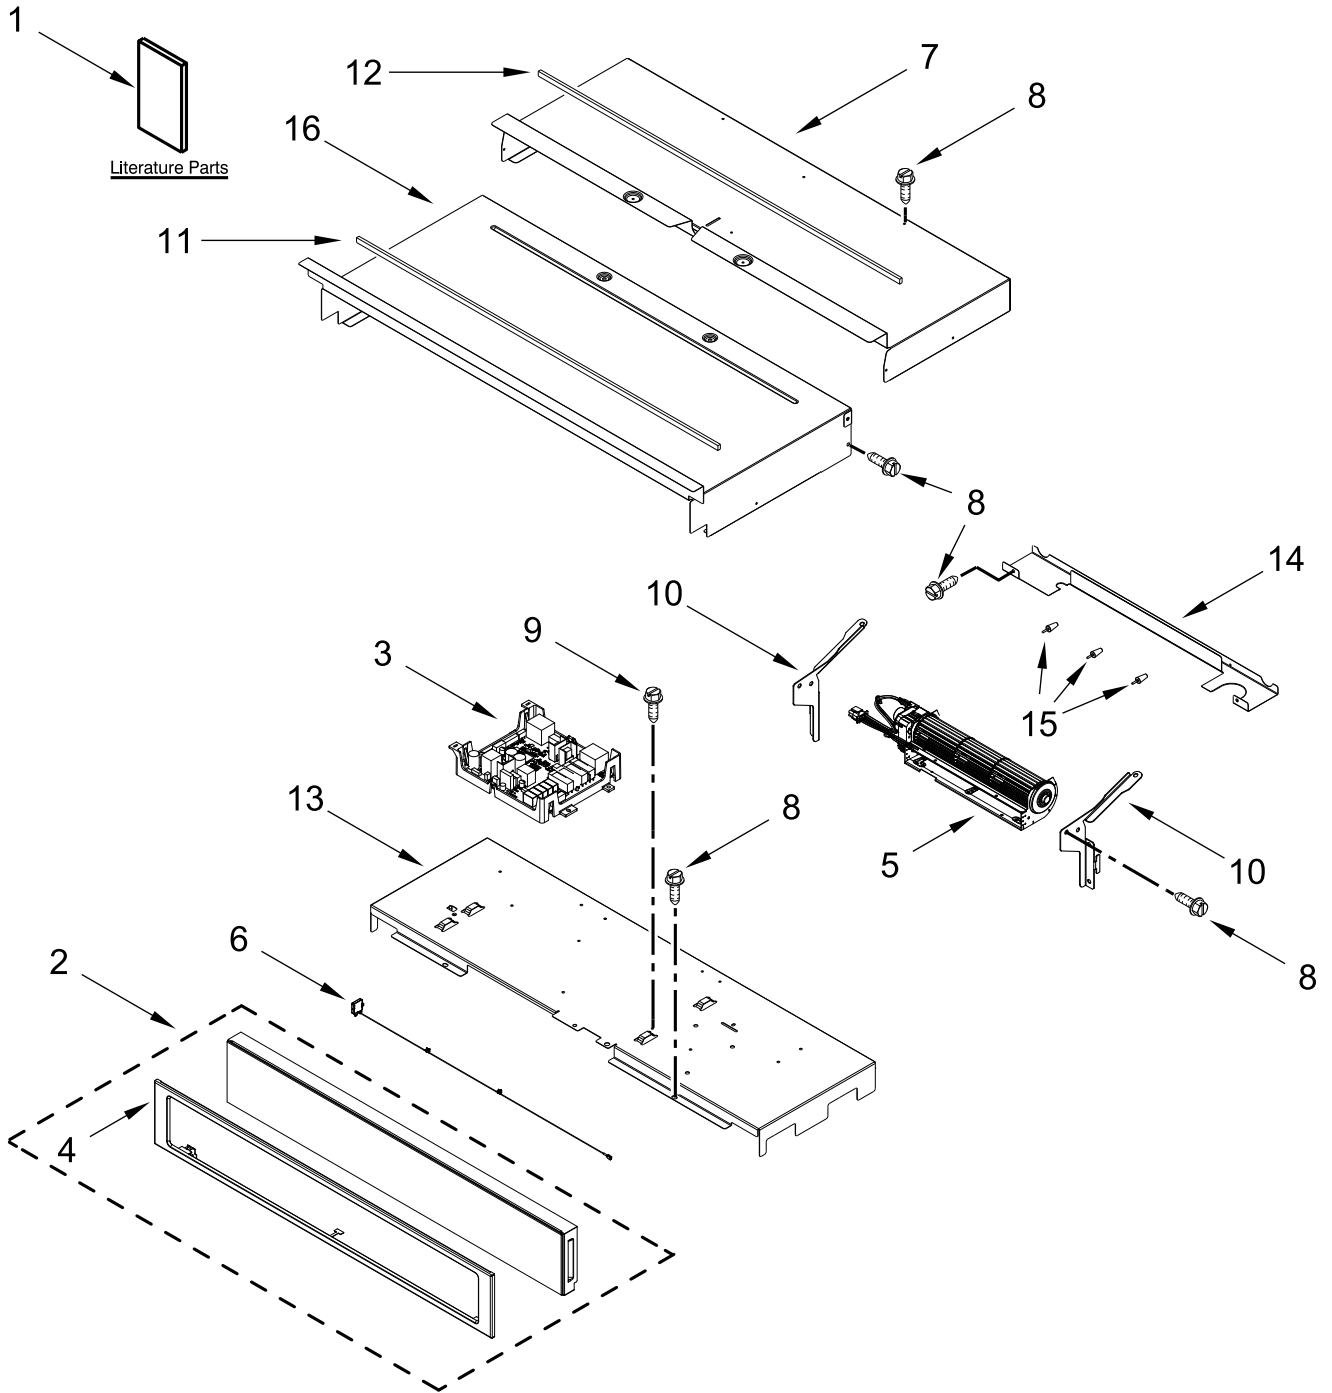

30" BUILT-IN ELECTRIC DOUBLE OVEN

MODELS:

WOD77EC0HB01 (Black)

WOD77EC0HW01 (White)

CONTROL PANEL PARTS

CONTROL PANEL PARTS

<u>Illus. No.</u>	<u>Part No.</u>	<u>Description</u>	<u>Illus. No.</u>	<u>Part No.</u>	<u>Description</u>	<u>Illus. No.</u>	<u>Part No.</u>	<u>Description</u>
1		Literature Parts	4		Skin, Control Panel	16	W10318192	Chassis, Cover Top Front 30"
	W11220323	Guide, Use & Care		W11026970	Black			FOLLOWING PARTS NOT ILLUSTRATED
	W11129956	Instructions, Installation		W11026969	White			
	W11097305	Guide, Internet Connectivity	5	W11200129	Blower		W11225370	Harness, Main
	W11046178	Sheet, Tech	6	W11234541	Antenna		W11132989	Harness, Door Latch
	W11046184	Diagram, Wiring	7	W10904156	Chassis, Cover Top Back 30"		W10562910	Harness, EOL
2		Assembly, Control Panel (Includes Overlay)	8	7101P426-60	Screw		W11177679	Harness, TOD Jumper
	W11107242	Black	9	7101P434-60	Screw		W11233570	Harness, Console
	W11107245	White	10	W10655463	Bracket, Blower (Left)		W11225371	Harness, Signal
3	W11253186	Appliance Manager, Copernicus (With Power Supply)		W10655462	Bracket, Blower (Right)		4448664	Clamp, Conduit
	W11253182	Appliance Manager, Copernicus (Without Power Supply)	11	W11162063	Gasket, Rubber		W10655464	Bracket, Harness
			12	W10728475	Gasket, Rubber		313438	Clip, Harness
			13	W10864102	Tray, Electronic		4450800	Screw, Grounding
			14	W10655465	Chassis, Back Divider		W10487999	Clip, Harness
			15	W10351295	Bumper		4454842	Tie, Cable
							W10431304	Bag, Hardware