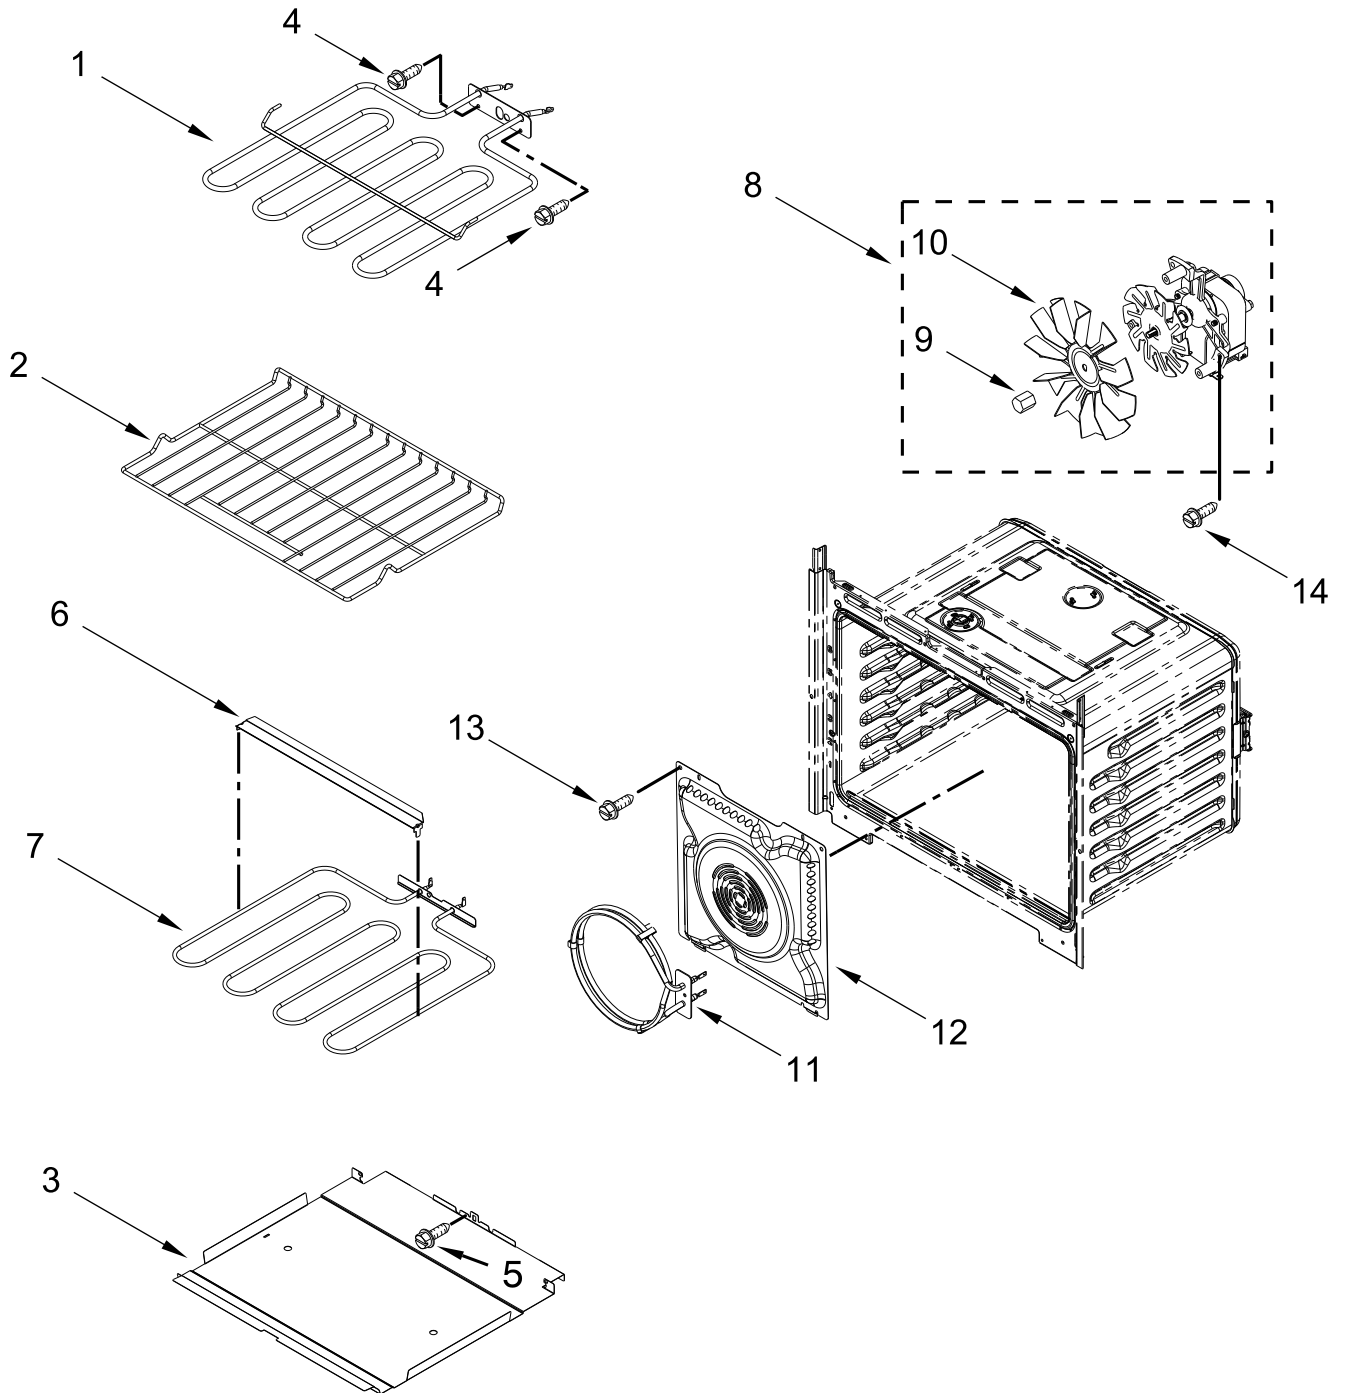

INTERNAL OVEN PARTS

INTERNAL OVEN PARTS

<u>Illus.</u> <u>No.</u>	<u>Part No.</u>	<u>Description</u>	<u>Illus.</u> <u>No.</u>	<u>Part No.</u>	<u>Description</u>	<u>Illus.</u> <u>No.</u>	<u>Part No.</u>	<u>Description</u>
1	W10260252	Element, Broil	7	W10546517	Element, Bake	13	W10906658	Screw
2	W11122597	Rack, Oven	8	W10722667	Fan, Convection	14	W10720084	Screw
3	W10318198	Tray, Hidden Bake	9	W10631504	Nut, Acorn (LH)			
4	7101P434-60	Screw	10	W10631503	Blade, Fan			
5	7101P426-60	Screw	11	W10260248	Ring, Element			
6	W10282957	Crossbar, Hidden Bake Tray	12	W10359278	Baffle, Convection