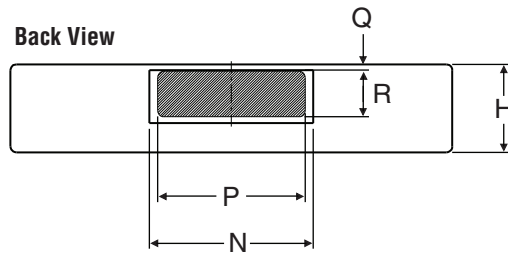

UNDER CABINET HOOD

Style of product may vary from picture

PRODUCT DIMENSIONS

	INCHES	CENTIMETERS
A	36	91.4
B	22 1/4	56.5
C	6	15.2
D	15 5/8	39.7
E	10 1/4	26.0
F	10 1/2	26.7
G	7 1/4	18.4
H	3 3/8	8.6
J	1 3/4	4.4
K	1	2.5
L	1	2.5
M	7/8	2.2
N	11	27.9
P	10	25.4
Q	1/2	1.3
R	3	7.6

MODEL SKUs

UXT5236ADB
 UXT5236ADQ
 UXT5236ADS
 UXT5236ADW

NOTES:

Minimum mount height between range top to hood bottom should be no less than 24". Maximum mount height should be no higher than 32". It is important to install the hood at the proper mounting height. Hoods mounted too low could result in heat damage and fire hazard; while hoods mounted too high will be hard to reach and will lose performance and efficiency.