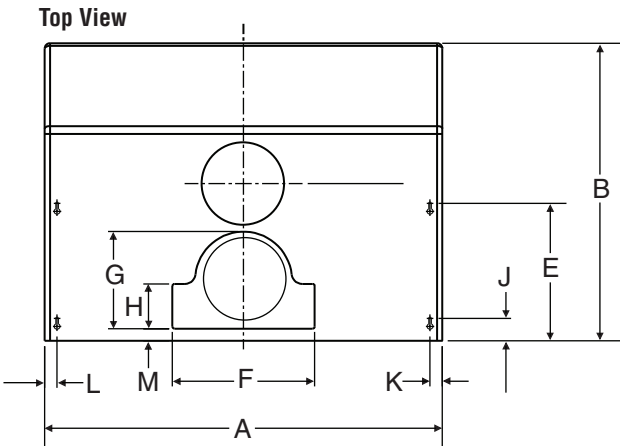

UNDER CABINET HOOD

Style of product may vary from picture

PRODUCT DIMENSIONS

	INCHES	CENTIMETERS
A	36	91.4
B	22 1/4	56.5
C	6	15.2
D	15 5/8	39.7
E	10 1/4	26.0
F	10 1/2	26.7
G	7 1/4	18.4
H	3 3/8	8.6
J	1 3/4	4.4
K	1	2.5
L	1	2.5
M	7/8	2.2
N	11	27.9
P	10	25.4
Q	1/2	1.3
R	3	7.6

MODEL SKUs

UXT5236ADB
 UXT5236ADQ
 UXT5236ADS
 UXT5236ADW

NOTES:

Minimum mount height between range top to hood bottom should be no less than 24". Maximum mount height should be no higher than 32". It is important to install the hood at the proper mounting height. Hoods mounted too low could result in heat damage and fire hazard; while hoods mounted too high will be hard to reach and will lose performance and efficiency.