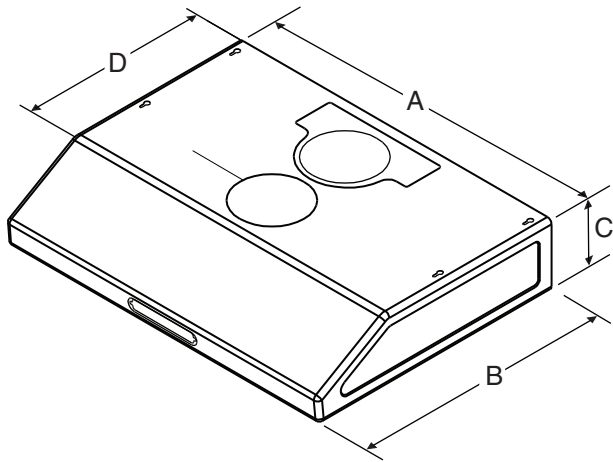

UNDER CABINET HOOD

Style of product may vary from picture

PRODUCT DIMENSIONS

	INCHES	CENTIMETERS
A	36	91.4
B	22 1/4	56.5
C	6	15.2
D	15 5/8	39.7
E	10 1/4	26.0
F	10 1/2	26.7
G	7 1/4	18.4
H	3 3/8	8.6
J	1 3/4	4.4
K	1	2.5
L	1	2.5
M	7/8	2.2
N	11	27.9
P	10	25.4
Q	1/2	1.3
R	3	7.6

MODEL SKUs

UXT5236ADB
 UXT5236ADQ
 UXT5236ADS
 UXT5236ADW

NOTES:

Minimum mount height between range top to hood bottom should be no less than 24". Maximum mount height should be no higher than 32". It is important to install the hood at the proper mounting height. Hoods mounted too low could result in heat damage and fire hazard; while hoods mounted too high will be hard to reach and will lose performance and efficiency.