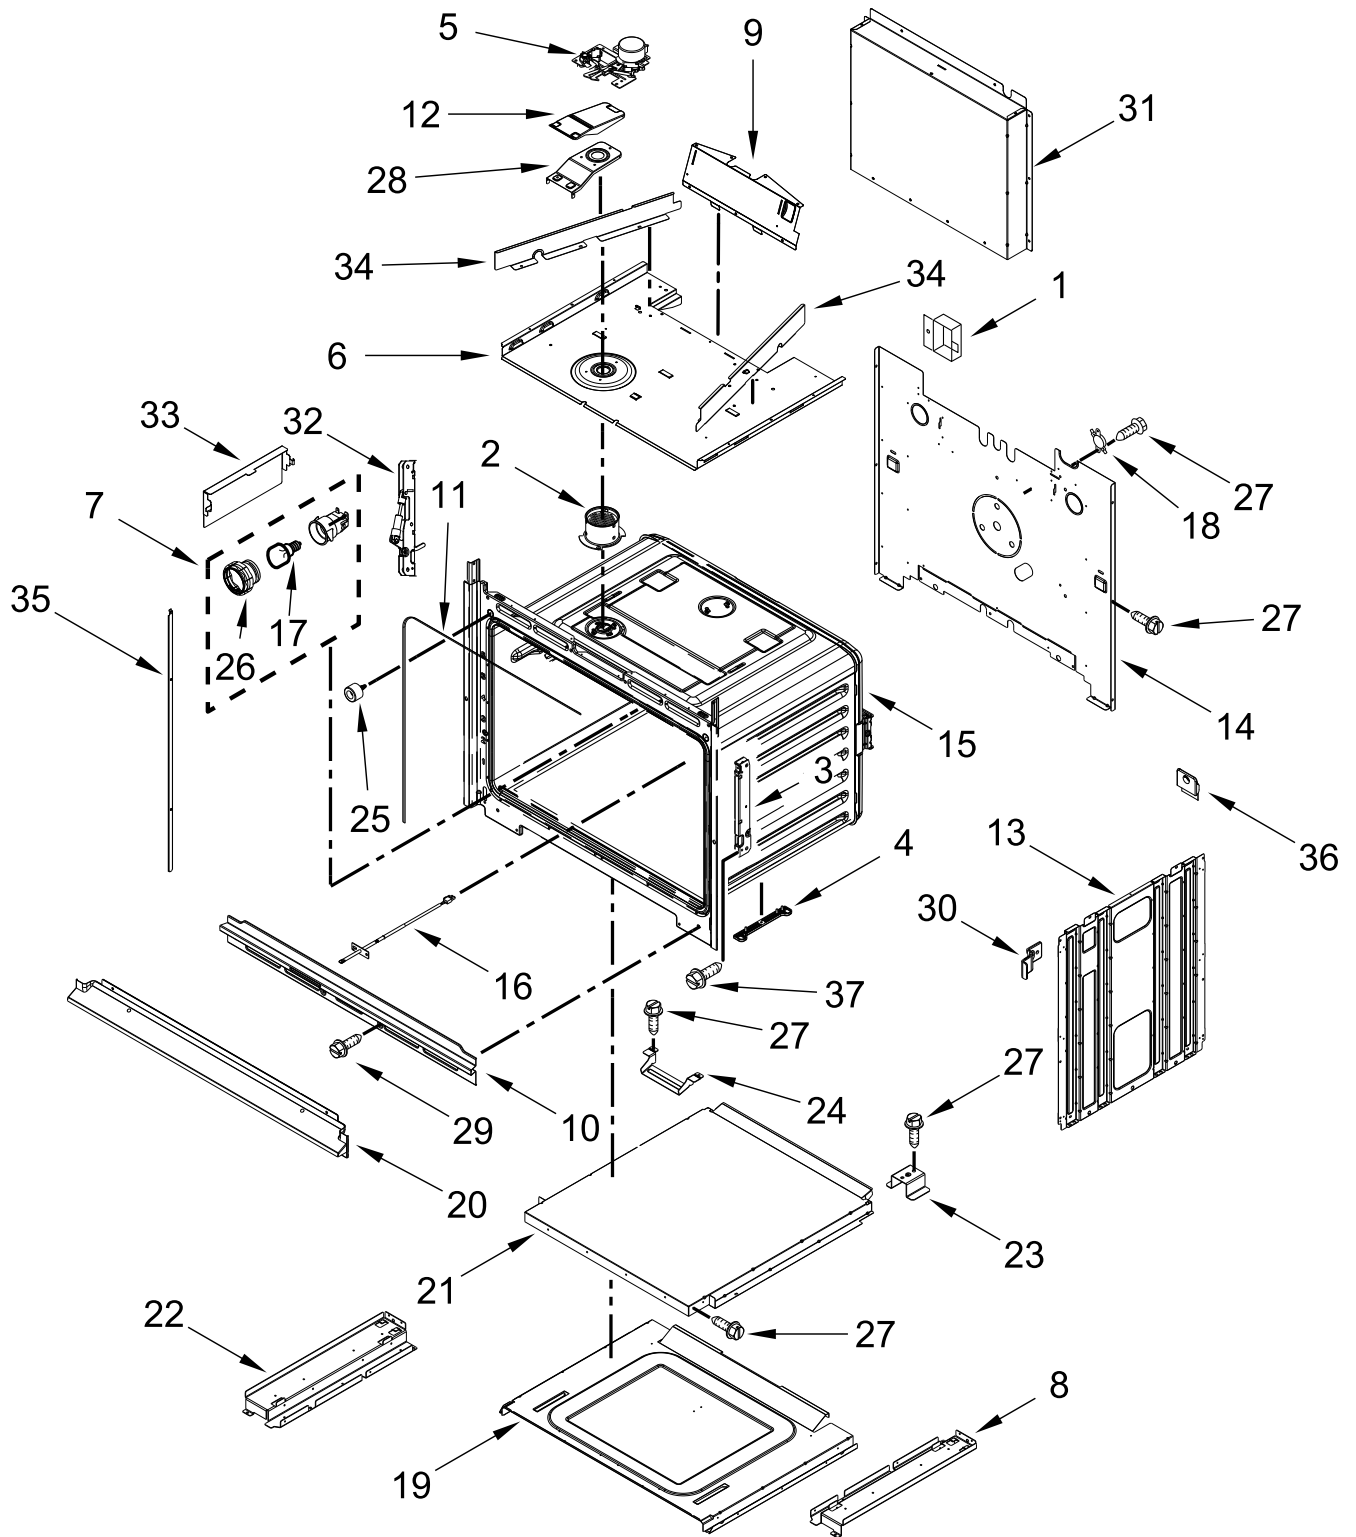

OVEN PARTS

OVEN PARTS

<u>Illus.</u> <u>No.</u>	<u>Part No.</u>	<u>Description</u>	<u>Illus.</u> <u>No.</u>	<u>Part No.</u>	<u>Description</u>	<u>Illus.</u> <u>No.</u>	<u>Part No.</u>	<u>Description</u>
1	8285593	Cover, Connector	17	W10412711	Bulb, Light	31	W11037653	Cover, Combo Chassis Back Duct (With Hole)
2	W11085298	Tube, Vent	18	4449751	Thermostat (TOD)	32	W11045086	Receiver, Slow Close Hinge
3	W11044775	Receiver, Hinge	19	W10834867	Base, Chassis	33	W11034940	Shield, Slow Close Hinge
4	W10618102	Spacer, Base	20		Assembly, Bottom Vent	34	W10681156	Deflector, Chassis
5	W10618131	Latch, Motorized		W10351279	Stainless	35		Trim, Side
6	W10904158	Top, Chassis		W10723091	Black Stainless		W10344483	Black (Left)
7	W10734063	Assembly, Light		W10283008	Chassis, Bottom Duct		W10344482	Black (Right)
8	W10283021	Support, Base (Right)	21	W10283008	Chassis, Bottom Duct	36	W10834286	Spacer, Center
9	W10904163	Deflector, Blower	22	W10283020	Support, Base (Left)	37	W10254050	Screw
10	W10495154	Vent, Center 30"	23	W10213759	Support, Air Channel			FOLLOWING PARTS NOT ILLUSTRATED
11	W10282960	Gasket	24	W10351308	Spacer, Chassis Bottom Duct		W10520715	Insulation, Wrap
12	W10616810	Cover, Vent Exhaust	25	W10351278	Bumper & Screw		W10282944	Insulation, Cavity
13	W10663556	Side, Chassis (Left)	26	W10412722	Lens, Light		W10464568	Insulation, Control Knob
	W10318190	Side, Chassis (Right)	27	7101P426-60	Screw			
14	W10904160	Back, Chassis	28	W10616809	Base, Vent Exhaust			
15		Liner, Oven (Not Serviceable)	29	7101P427-60	Screw			
16	W10622170	Probe, Sensor	30	W10834501	Spacers, Front