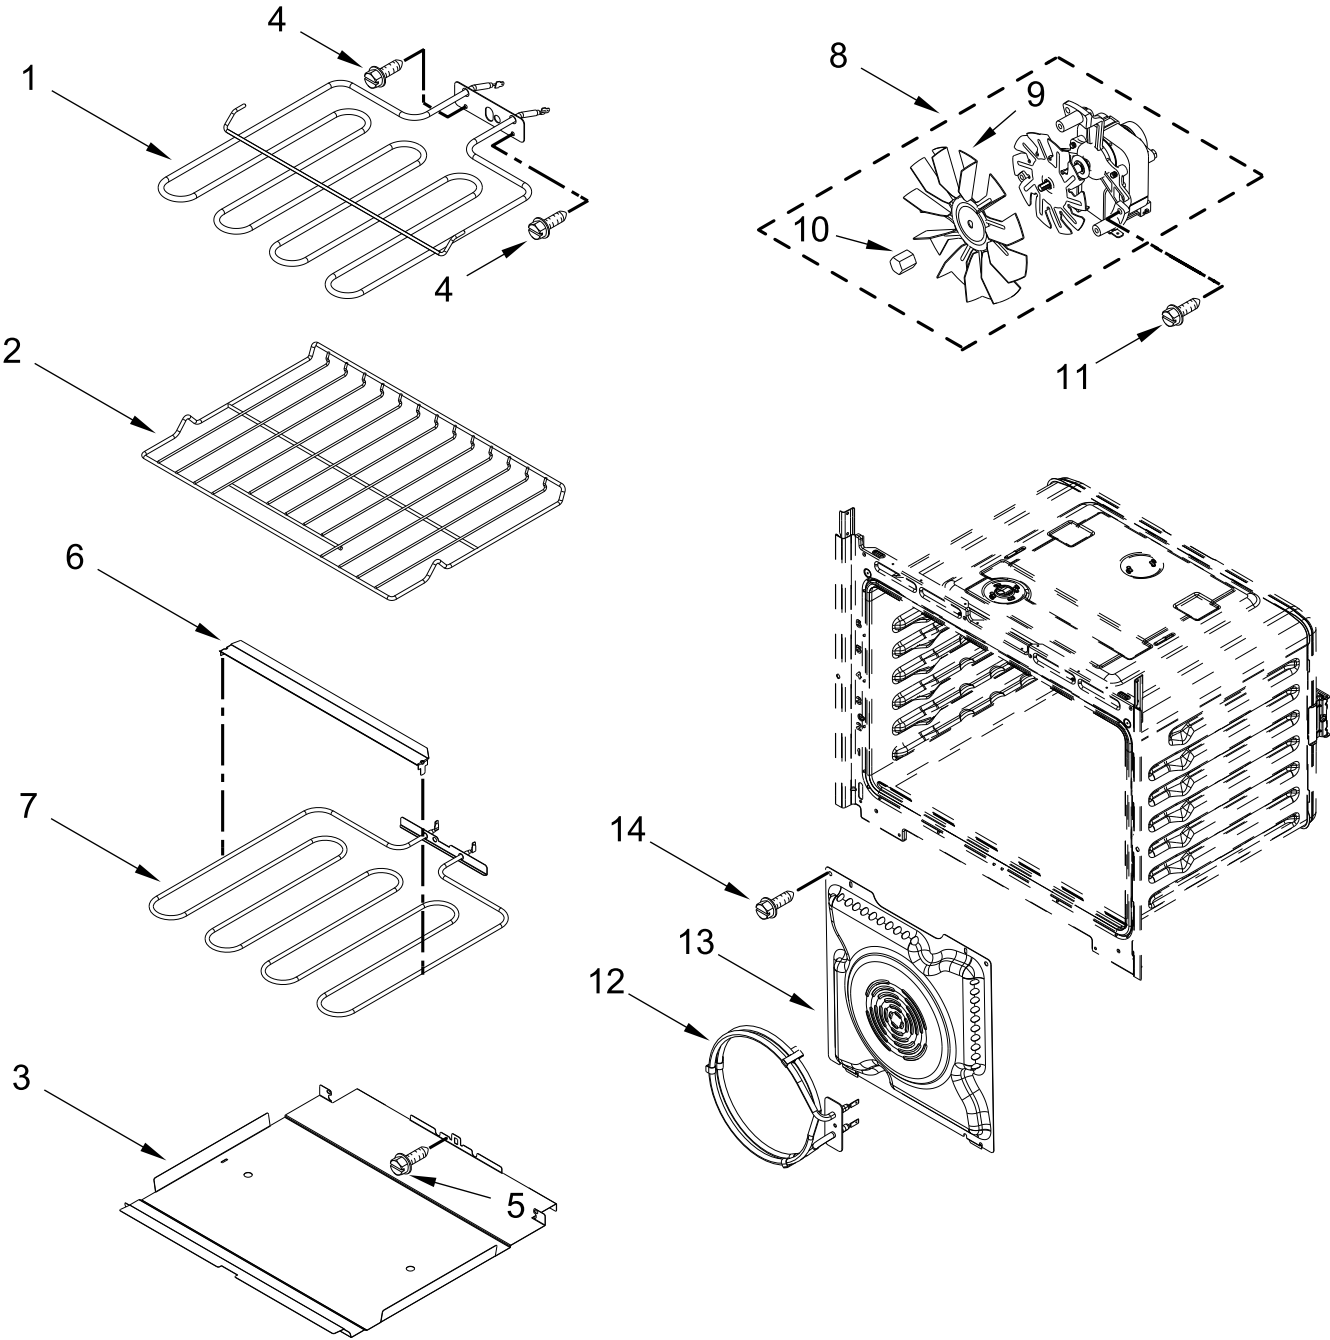

INTERNAL OVEN PARTS

INTERNAL OVEN PARTS

<u>Illus.</u> <u>No.</u>	<u>Part No.</u>	<u>Description</u>	<u>Illus.</u> <u>No.</u>	<u>Part No.</u>	<u>Description</u>	<u>Illus.</u> <u>No.</u>	<u>Part No.</u>	<u>Description</u>
1	W10260252	Element, Broil	7	W10546517	Element, Bake	13	W10359278	Baffle, Convection
2	W11122597	Rack, Oven	8	W10722667	Fan, Convection	14	W10906658	Screw
3	W10318198	Tray, Hidden Bake	9	W10631503	Blade, Fan			
4	7101P434-60	Screw	10	W10631504	Nut, Acorn (LH)			
5	7101P426-60	Screw	11	W10720084	Screw			
6	W10282957	Crossbar, Hidden Bake Tray	12	W10260248	Ring, Element