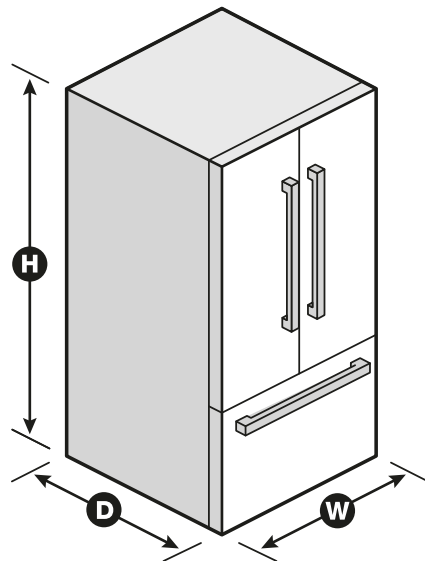

### Dimensions

Product Dimensions (H x W x D)	69-7/8" x 35-11/16" x 35-5/8"
Depth with Door Open 90°	48"
Cutout Dimensions	Allow extra 1/2" on sides and top Allow extra 1" on rear

#### Platter Pocket

Keep wide, flat items out of the way with the platter pocket.

#### In-Door-Ice® Storage

Get an extra full shelf with an ice bin that's moved to the door.

NOTE: Dimensions are for planning purposes only. For complete details, see Installation Instructions packed with product. Specifications subject to change without notice.