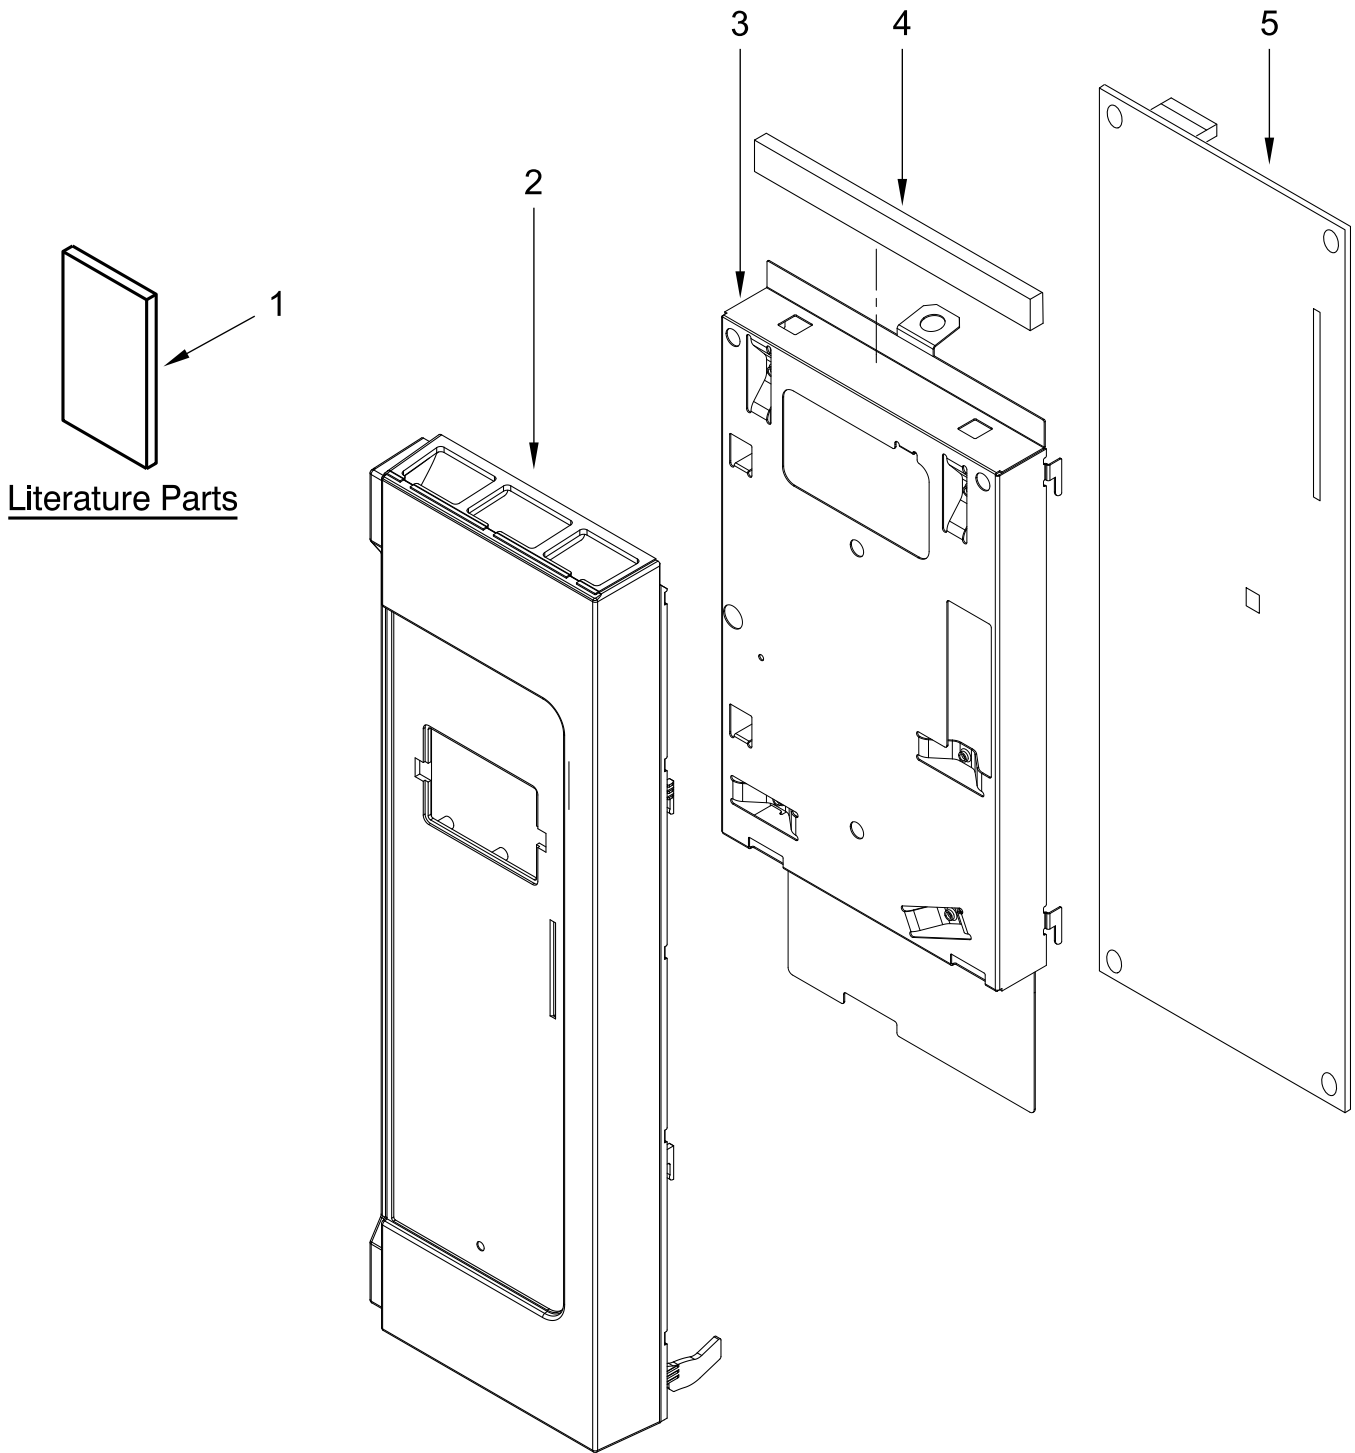

**1.7 CUBIC FOOT MICROWAVE HOOD
(Fingerprint Resistant)**

MODELS:

YWMH31017HZ0 (Stainless)

CONTROL PANEL PARTS

CONTROL PANEL PARTS

<u>Illus.</u> <u>No.</u>	<u>Part No.</u>	<u>Description</u>	<u>Illus.</u> <u>No.</u>	<u>Part No.</u>	<u>Description</u>
1		Literature Parts	2		Control Panel Assembly (Includes Lens and Membrane Switch)
	W11084413	Installation Instructions			
	W10918339	Use and Care Guide		W11173819	Stainless
	W10835579	Cooking Guide Label	3	W10833365	Backer, Control
	W10851840	Tech Sheet	4	W10833531	Seal, Control
			5	W10849831	Microcomputer

DOOR PARTS

DOOR PARTS

<u>Illus.</u> <u>No.</u>	<u>Part No.</u>	<u>Description</u>
1	W11173823	Complete Door Stainless

<u>Illus.</u> <u>No.</u>	<u>Part No.</u>	<u>Description</u>
2	W11102990	Handle Stainless