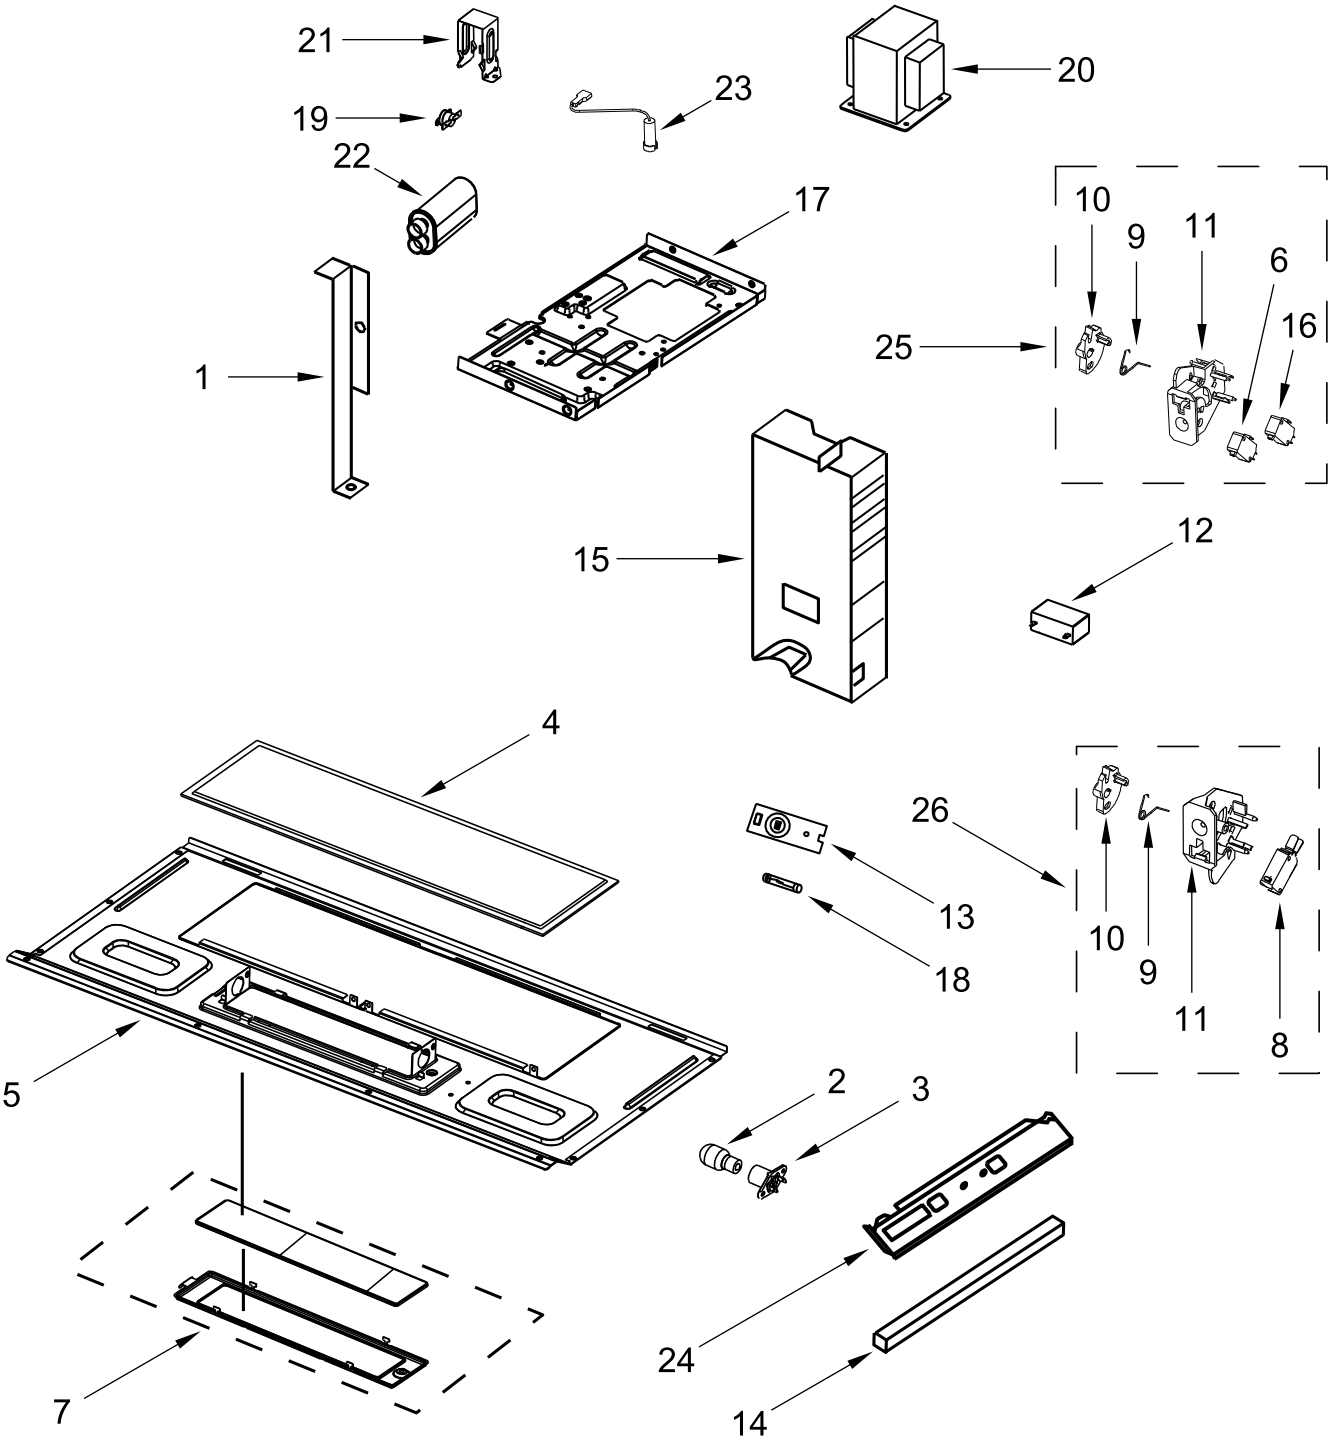

INTERIOR AND VENTILATION PARTS

INTERIOR AND VENTILATION PARTS

<u>Illus.</u> <u>No.</u>	<u>Part No.</u>	<u>Description</u>	<u>Illus.</u> <u>No.</u>	<u>Part No.</u>	<u>Description</u>	<u>Illus.</u> <u>No.</u>	<u>Part No.</u>	<u>Description</u>
1	W10313275	Bracket, Top Cavity	11		Support, Interlock	20	W10754523	Transformer, High Voltage
2	8206232	Lamp, 40 Watt		8206419	Top			
3	W10210871	Holder, Lamp		W10156813	Bottom	21	W10532063	Bracket, Capacitor
4	W10208631	Filter, Grease	12	W10605896	Capacitor, Hood Motor	22	8206562	Capacitor, High Voltage
5	W10245196	Plate, Bottom	13	W10163422	Thermistor			
6	W10269458	Microswitch V15T16-CC200/NC	14	W10571179	Seal, Cooling	23	W10886077	Diode, High Voltage
7	W10240330	Assembly, Lamp Glass and Holder	15	W10771884	Air Guide, Lower	24	W10904020	Support, NTC
8	W10269460	Microswitch V15T16-CP200/NO	16	W10269457	Microswitch V15T16-CZ200/NC/NO	25	W11169310	Assembly, Upper Interlock (Includes Switches)
9	W10156812	Spring, Interlock	17	W10827115	Chassis	26	W11169312	Assembly, Lower Interlock (Includes Switches)
10	W10562613	Plate, Cam	18	W10138793	Fuse			
			19	W10269232	Thermostat, Cavity