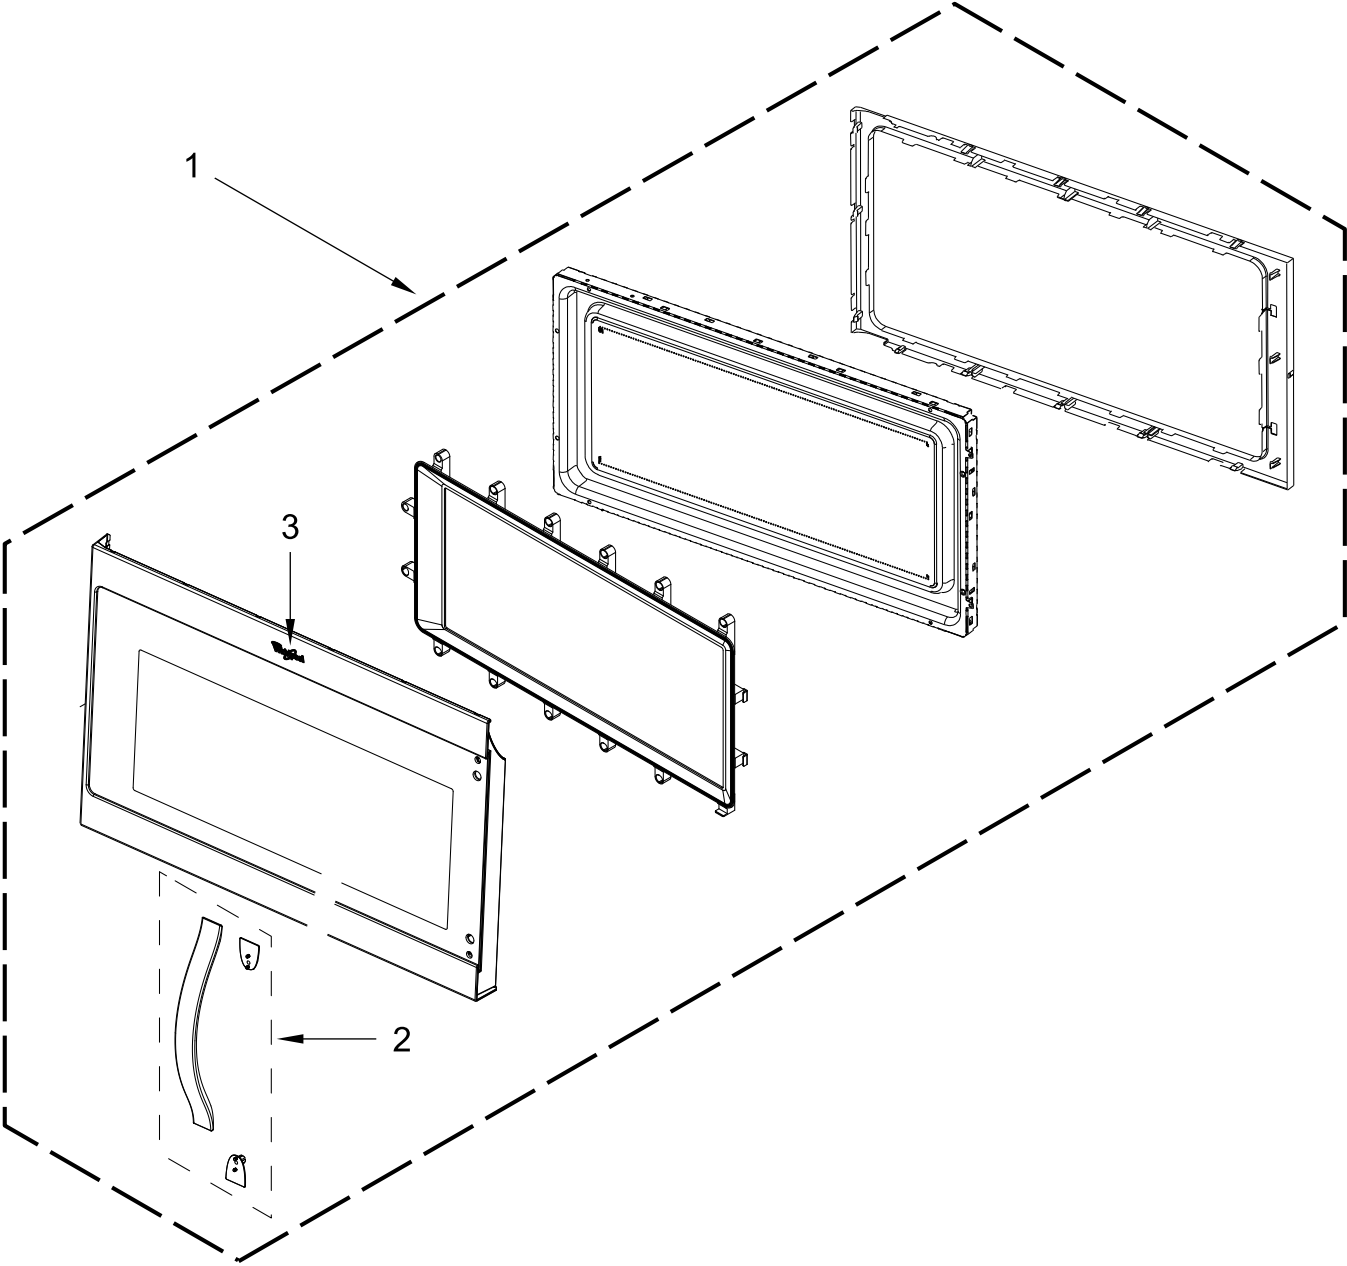

**1.7 CUBIC FOOT MICROWAVE HOOD
(Fingerprint Resistant)**

MODELS:

YWMH31017HZ0 (Stainless)

CONTROL PANEL PARTS

CONTROL PANEL PARTS

<u>Illus.</u> <u>No.</u>	<u>Part No.</u>	<u>Description</u>	<u>Illus.</u> <u>No.</u>	<u>Part No.</u>	<u>Description</u>
1		Literature Parts	2		Control Panel Assembly (Includes Lens and Membrane Switch)
	W11084413	Installation Instructions			
	W10918339	Use and Care Guide		W11173819	Stainless
	W10835579	Cooking Guide Label	3	W10833365	Backer, Control
	W10851840	Tech Sheet	4	W10833531	Seal, Control
			5	W10849831	Microcomputer

DOOR PARTS

DOOR PARTS

<u>Illus.</u> <u>No.</u>	<u>Part No.</u>	<u>Description</u>
1	W11173823	Complete Door Stainless

<u>Illus.</u> <u>No.</u>	<u>Part No.</u>	<u>Description</u>
2	W11102990	Handle Stainless