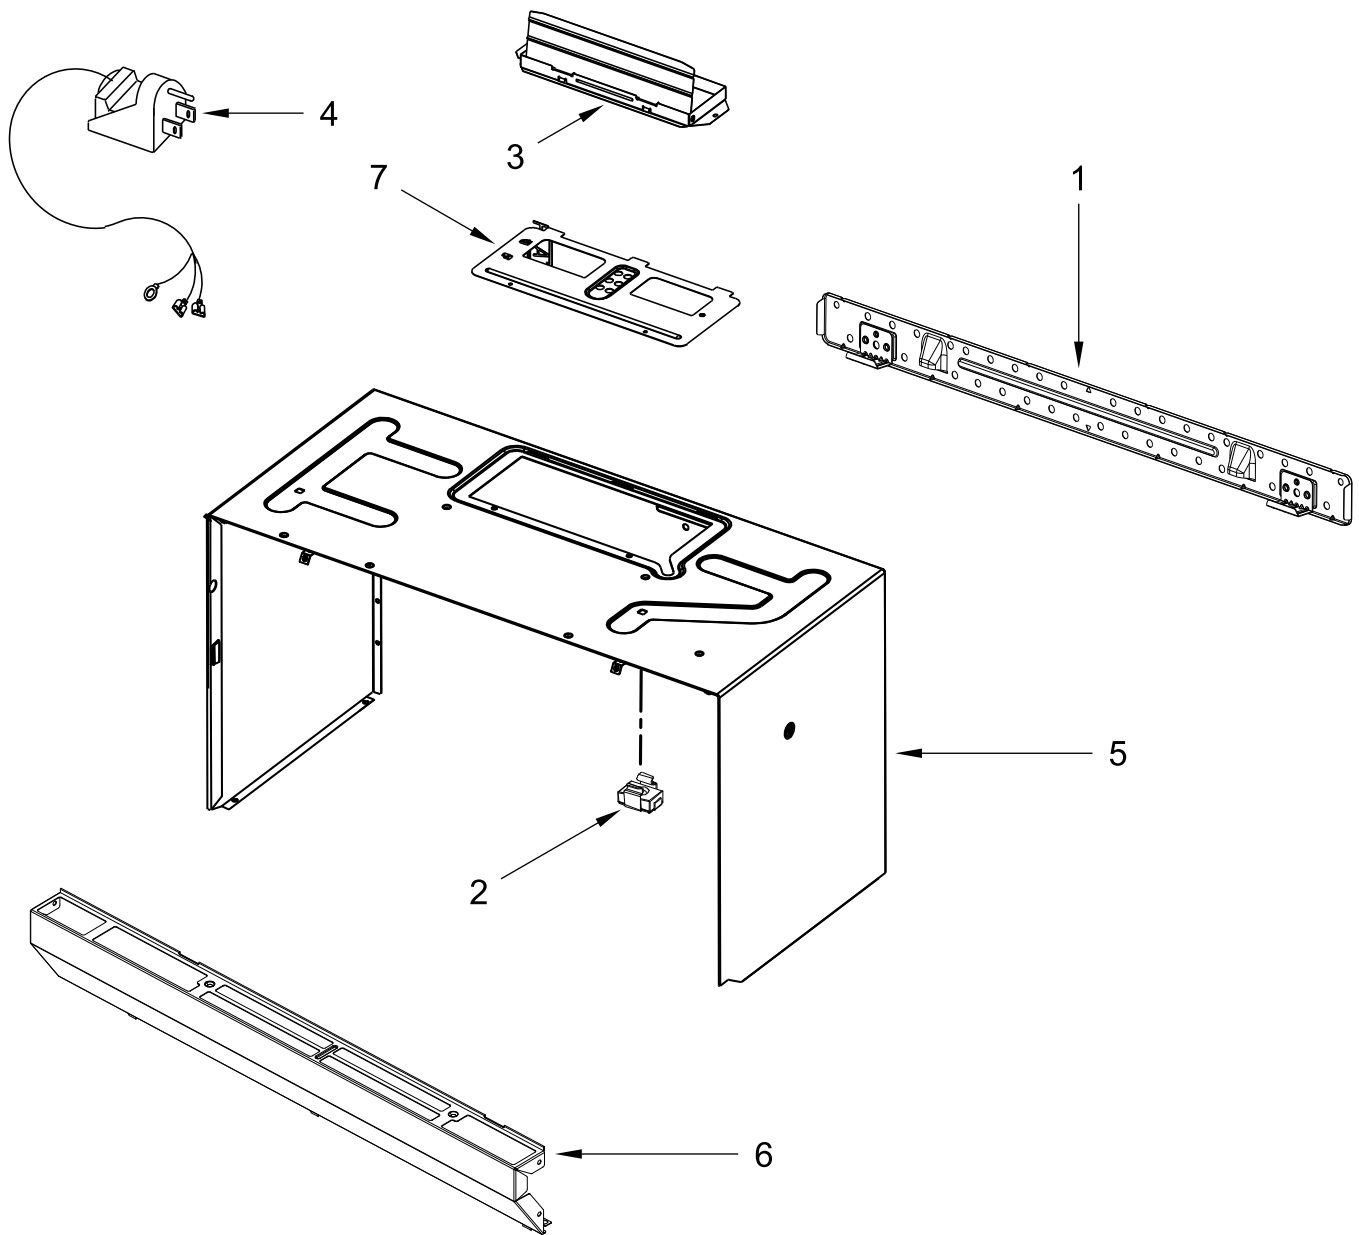

AIR FLOW PARTS

AIR FLOW PARTS

<u>Illus.</u> <u>No.</u>	<u>Part No.</u>	<u>Description</u>	<u>Illus.</u> <u>No.</u>	<u>Part No.</u>	<u>Description</u>	<u>Illus.</u> <u>No.</u>	<u>Part No.</u>	<u>Description</u>
1	W10471570	Deflector, Air	7	W10845250	Filter, Charcoal	13	W10342991	Shield, Finger
2	8206382	Cover, Lamp	8	W10138797	Guide, Air	14	W10810142	Socket, Motor Wire
3	4393681	Lamp, Cavity 30 Watt	9	W10700156	Cover, Right Duct	15	W10693025	Magnetron
4	W10770968	Plate, Waterproof	10	W10422269	Filter, Noise	16	W10832024	Thermostat, Magnetron
5	W10825649	Motor, Hood Fan	11	W10210878	Socket, Cavity Lamp			
6	W10827148	Plate, Air Guide Sealing	12	W10828030	Plate, Air Guide Base			

CABINET AND INSTALLATION PARTS

CABINET AND INSTALLATION PARTS

<u>Illus.</u> <u>No.</u>	<u>Part No.</u>	<u>Description</u>
1	W11025649	Plate, Mounting
2	W10596040	Assembly, Mounting Nut
3	W10748710	Damper
4	W10708076	Cord, Power
5		Case, Outer
	W10845689	Black
6		Grille, Vent
	W10845643	Black
7	W10625423	Cover, Fan Motor
		MISCELLANEOUS PARTS
	W10821385	Hardware, Installation
	W10190018	Template, Upper (English & French)
	W10190020	Template, Upper (English & Spanish)
	8169704	1/4-20x3" Panhead Screw
	W10907653	Harness, Main
	W10539840	Harness, PCBA Ground Wire
	W10498567	Harness, Magnetron to High Voltage Transformer