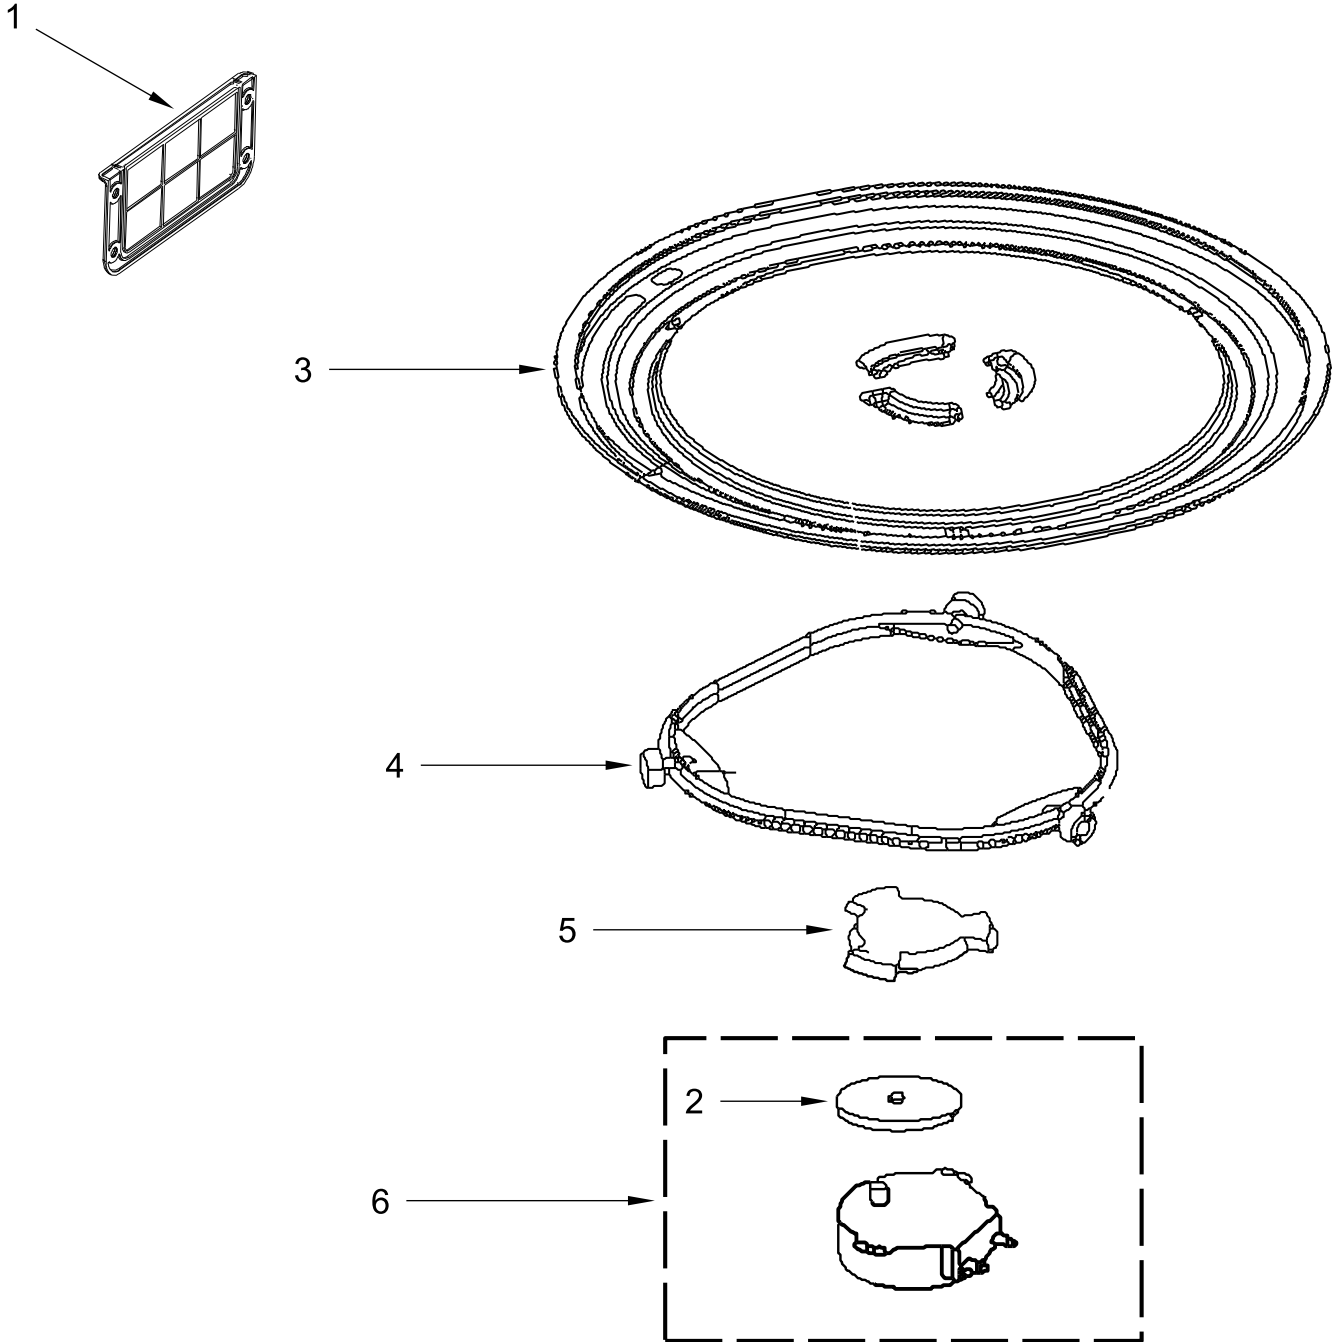

TURNTABLE PARTS

TURNTABLE PARTS

<u>Illus.</u> <u>No.</u>	<u>Part No.</u>	<u>Description</u>	<u>Illus.</u> <u>No.</u>	<u>Part No.</u>	<u>Description</u>	<u>Illus.</u> <u>No.</u>	<u>Part No.</u>	<u>Description</u>
1	W10313272	Cover, Waveguide	3	W10337247	Turntable	5	W11193599	Driver, Turntable
2	8184109	Seal, Waterproof	4	W11193600	Ring, Turntable (With Rollers)	6	W10642989	Motor, Turntable