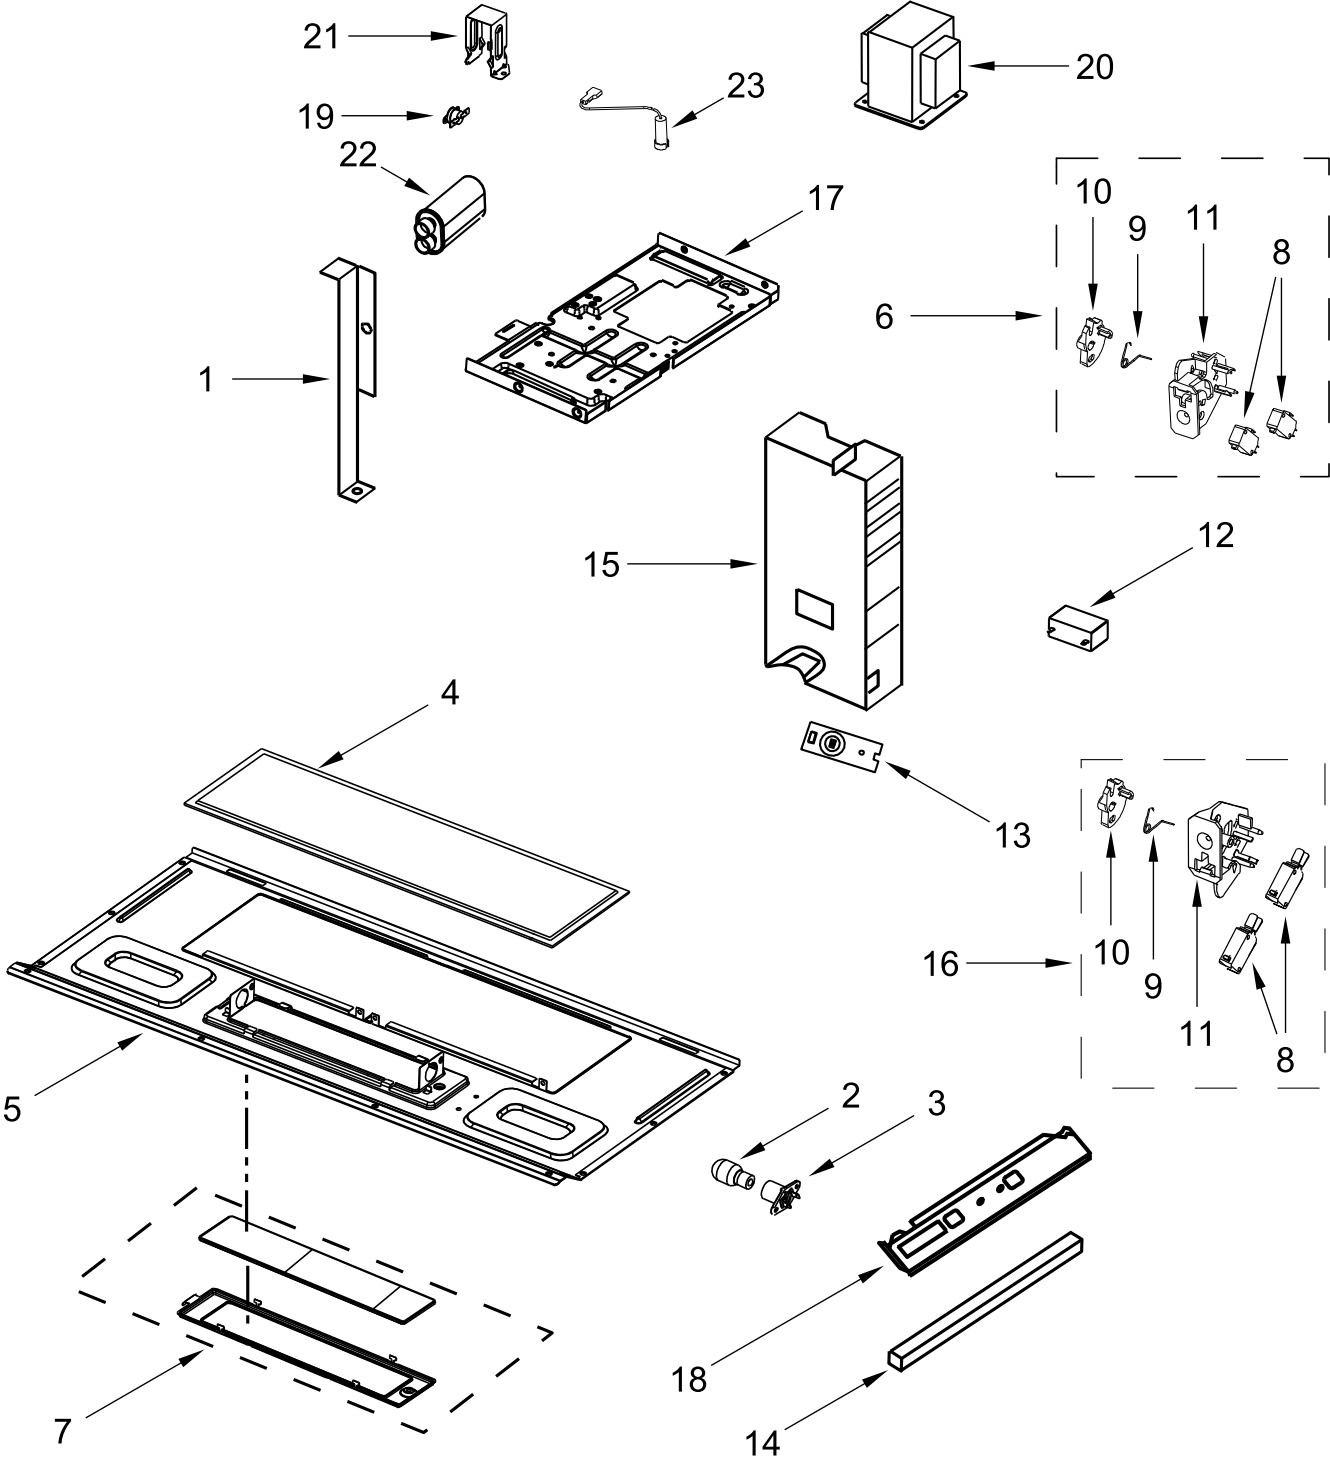

INTERIOR AND VENTILATION PARTS

INTERIOR AND VENTILATION PARTS

<u>Illus. No.</u>	<u>Part No.</u>	<u>Description</u>	<u>Illus. No.</u>	<u>Part No.</u>	<u>Description</u>	<u>Illus. No.</u>	<u>Part No.</u>	<u>Description</u>
1	W10313275	Bracket, Top Cavity	10	W10562613	Plate, Cam	20	W10754523	Transformer, High Voltage
2	8206232	Lamp, 40 Watt	11		Support, Interlock	21	W10532063	Bracket, Capacitor
3	W10210871	Holder, Lamp		8206419	Top	22	8206562	Capacitor, High Voltage
4	W10208631	Filter, Grease		W10156813	Bottom	23	W10886077	Diode, High Voltage
5	W10245196	Plate, Bottom	12	W10605896	Capacitor, Hood Motor			
6	W11219774	Assembly, Upper Interlock (Includes Switches)	13	W10163422	Thermistor			
7	W10240330	Assembly, Lamp Glass and Holder	14	W10571179	Seal, Cooling			
8		Switches, Interlock (Not Serviced, Order Interlock Assemblies)	15	W10771884	Air Guide, Lower			
9	W10156812	Spring, Interlock	16	W11219776	Assembly, Lower Interlock (Includes Switches)			
			17	W10827115	Chassis			
			18	W10904020	Support, NTC			
			19	W10269232	Thermostat, Cavity