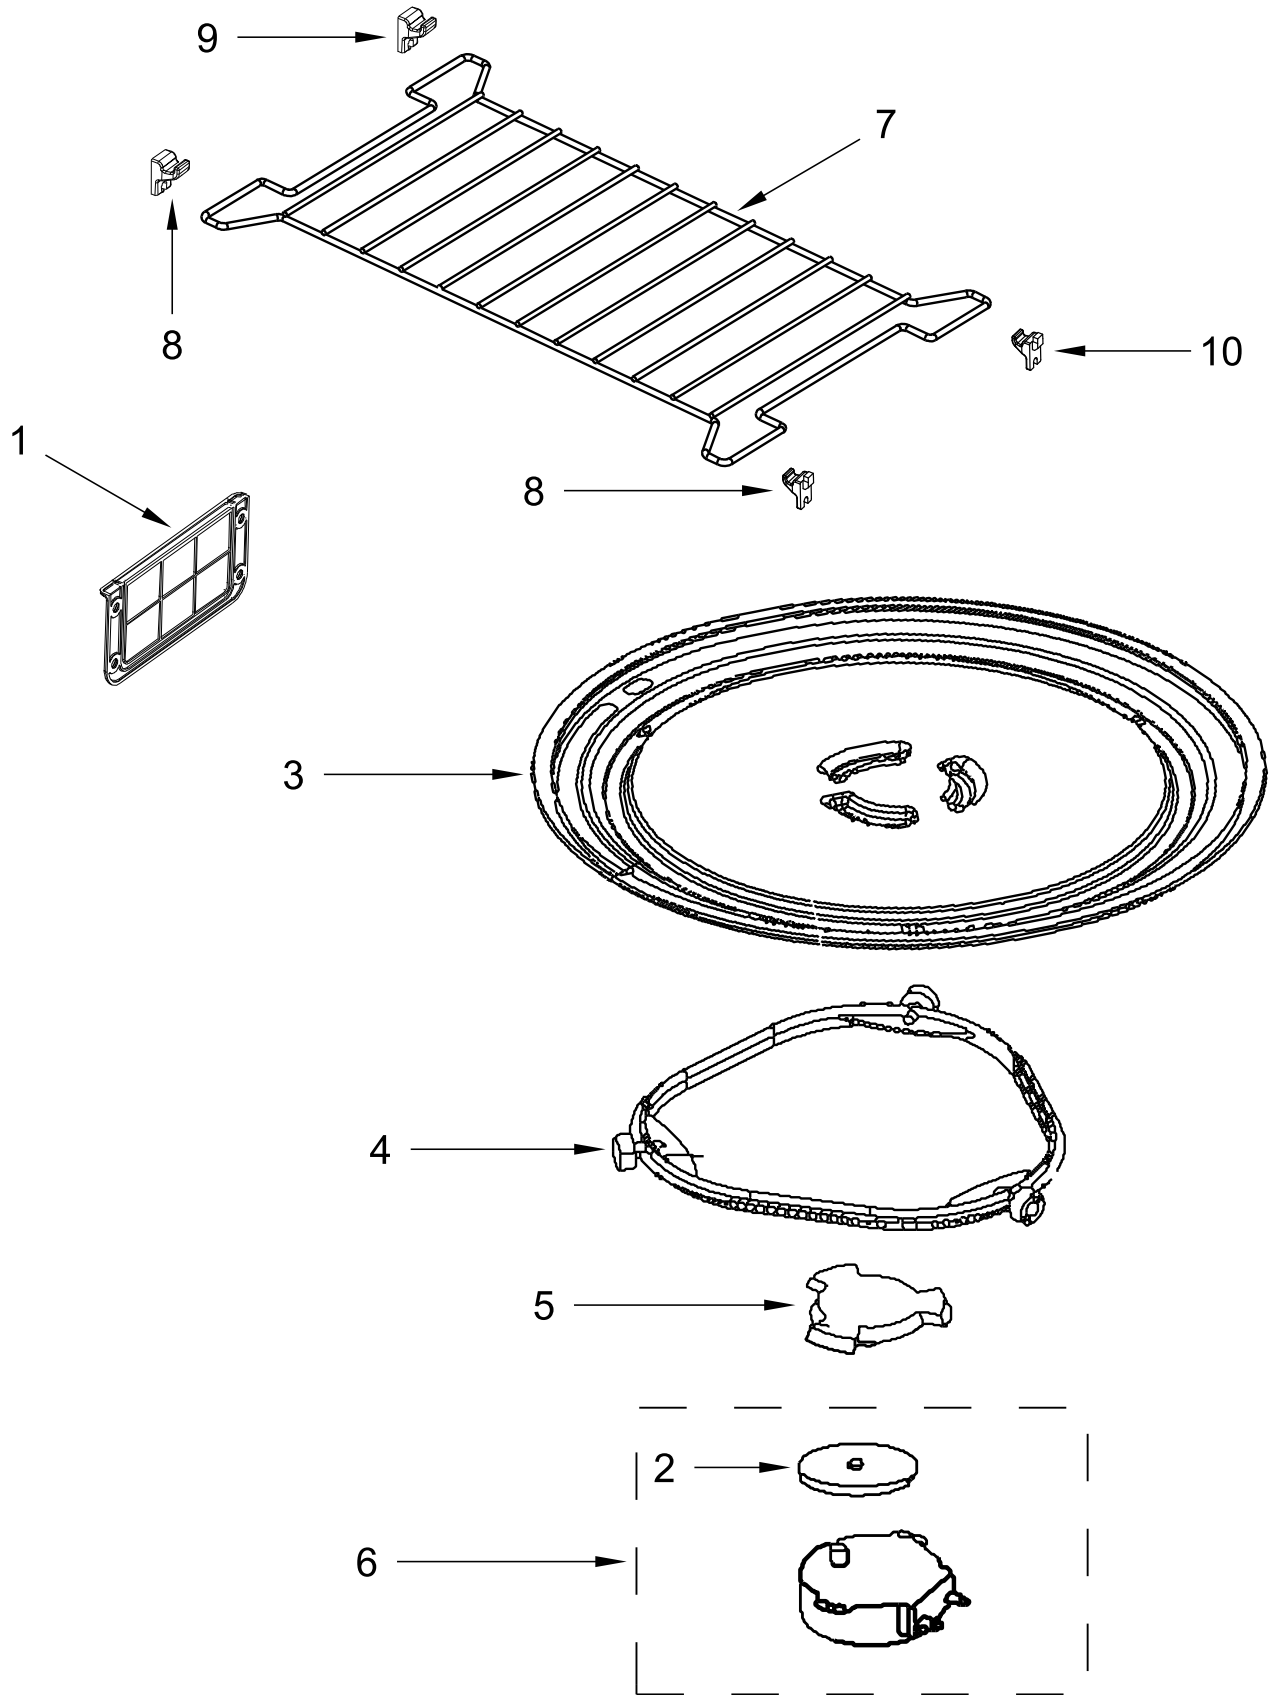

TURNTABLE PARTS

TURNTABLE PARTS

<u>Illus.</u> <u>No.</u>	<u>Part No.</u>	<u>Description</u>	<u>Illus.</u> <u>No.</u>	<u>Part No.</u>	<u>Description</u>	<u>Illus.</u> <u>No.</u>	<u>Part No.</u>	<u>Description</u>
1	W10313272	Cover, Waveguide	7	W10447234	Rack, Microwave	10	W10245209	Hook, Microwave Rack
2	8184109	Seal, Waterproof	8	W10245207	Hook, Microwave Rack			(Right Rear)
3	W10337247	Turntable			(Front)			
4	W11193600	Ring, Turntable (With Rollers)	9	W10245208	Hook, Microwave Rack			
5	W11193599	Driver, Turntable			(Left Rear)			
6	W10642989	Motor, Turntable