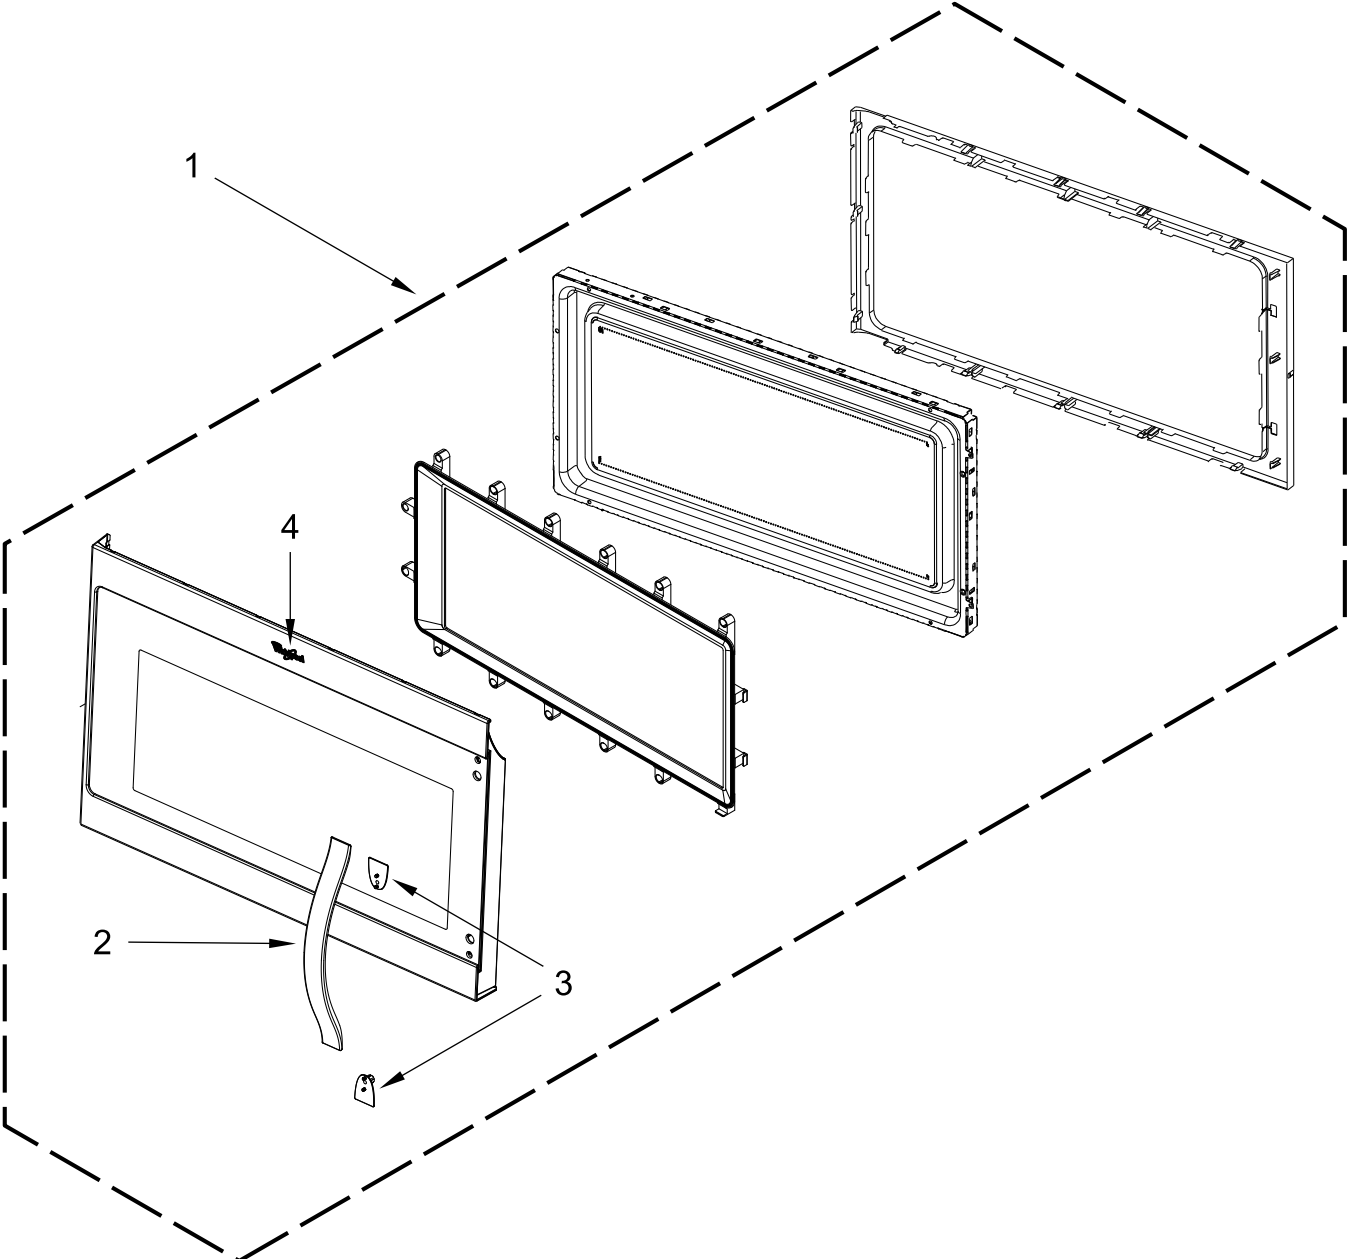

1.9 CUBIC FOOT MICROWAVE HOOD (Hidden Vent)

MODELS:

YWMH32519HW1 (White)

YWMH32519HB1 (Black)

YWMH32519HT1 (Biscuit)

CONTROL PANEL PARTS

CONTROL PANEL PARTS

<u>Illus. No.</u>	<u>Part No.</u>	<u>Description</u>	<u>Illus. No.</u>	<u>Part No.</u>	<u>Description</u>	<u>Illus. No.</u>	<u>Part No.</u>	<u>Description</u>
1		Literature Parts	2		Control Panel Assembly (Includes Lens and Membrane Switch)	5	W11044728	PCBA, Appliance Control Unit
	W11084413	Installation Instructions				6	W11044691	PCBA, User Interface
	W11084439	Use and Care Guide		W11247372	White			
	W11084437	Quick Reference Guide		W11247371	Black			
	W11219412	Tech Sheet		W11247374	Biscuit			
			3	W10833366	Backer, Control			
			4	W10833531	Seal, Control			

DOOR PARTS

DOOR PARTS

<u>Illus.</u> <u>No.</u>	<u>Part No.</u>	<u>Description</u>
1		Complete Door
	W11247220	White
	W11247223	Black
	W11247375	Biscuit

<u>Illus.</u> <u>No.</u>	<u>Part No.</u>	<u>Description</u>
2		Handle
	W11104884	White
	W11104882	Black
	W11181187	Biscuit