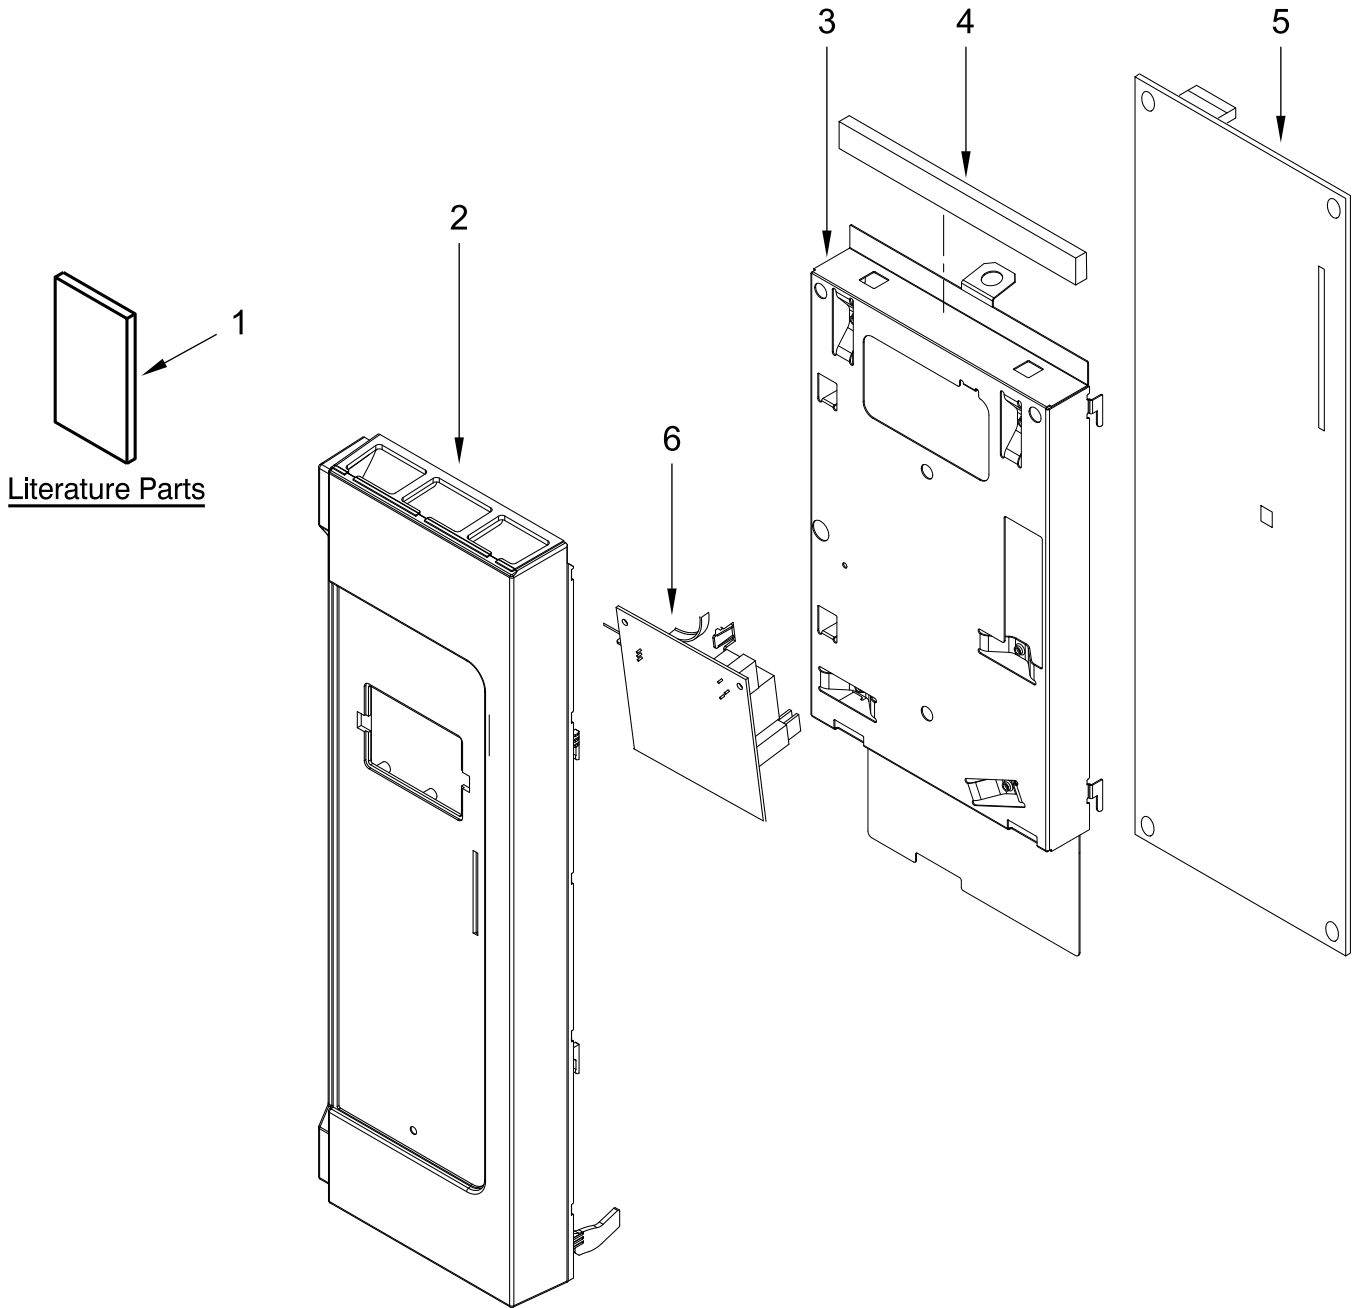

1.9 CUBIC FOOT MICROWAVE HOOD (Hidden Vent)

MODELS:

YWMH32519HW1 (White)

YWMH32519HB1 (Black)

YWMH32519HT1 (Biscuit)

CONTROL PANEL PARTS

CONTROL PANEL PARTS

<u>Illus. No.</u>	<u>Part No.</u>	<u>Description</u>	<u>Illus. No.</u>	<u>Part No.</u>	<u>Description</u>	<u>Illus. No.</u>	<u>Part No.</u>	<u>Description</u>
1		Literature Parts	2		Control Panel Assembly (Includes Lens and Membrane Switch)	5	W11044728	PCBA, Appliance Control Unit
	W11084413	Installation Instructions				6	W11044691	PCBA, User Interface
	W11084439	Use and Care Guide		W11247372	White			
	W11084437	Quick Reference Guide		W11247371	Black			
	W11219412	Tech Sheet		W11247374	Biscuit			
			3	W10833366	Backer, Control			
			4	W10833531	Seal, Control			

DOOR PARTS

DOOR PARTS

<u>Illus.</u> <u>No.</u>	<u>Part No.</u>	<u>Description</u>
1		Complete Door
	W11247220	White
	W11247223	Black
	W11247375	Biscuit

<u>Illus.</u> <u>No.</u>	<u>Part No.</u>	<u>Description</u>
2		Handle
	W11104884	White
	W11104882	Black
	W11181187	Biscuit