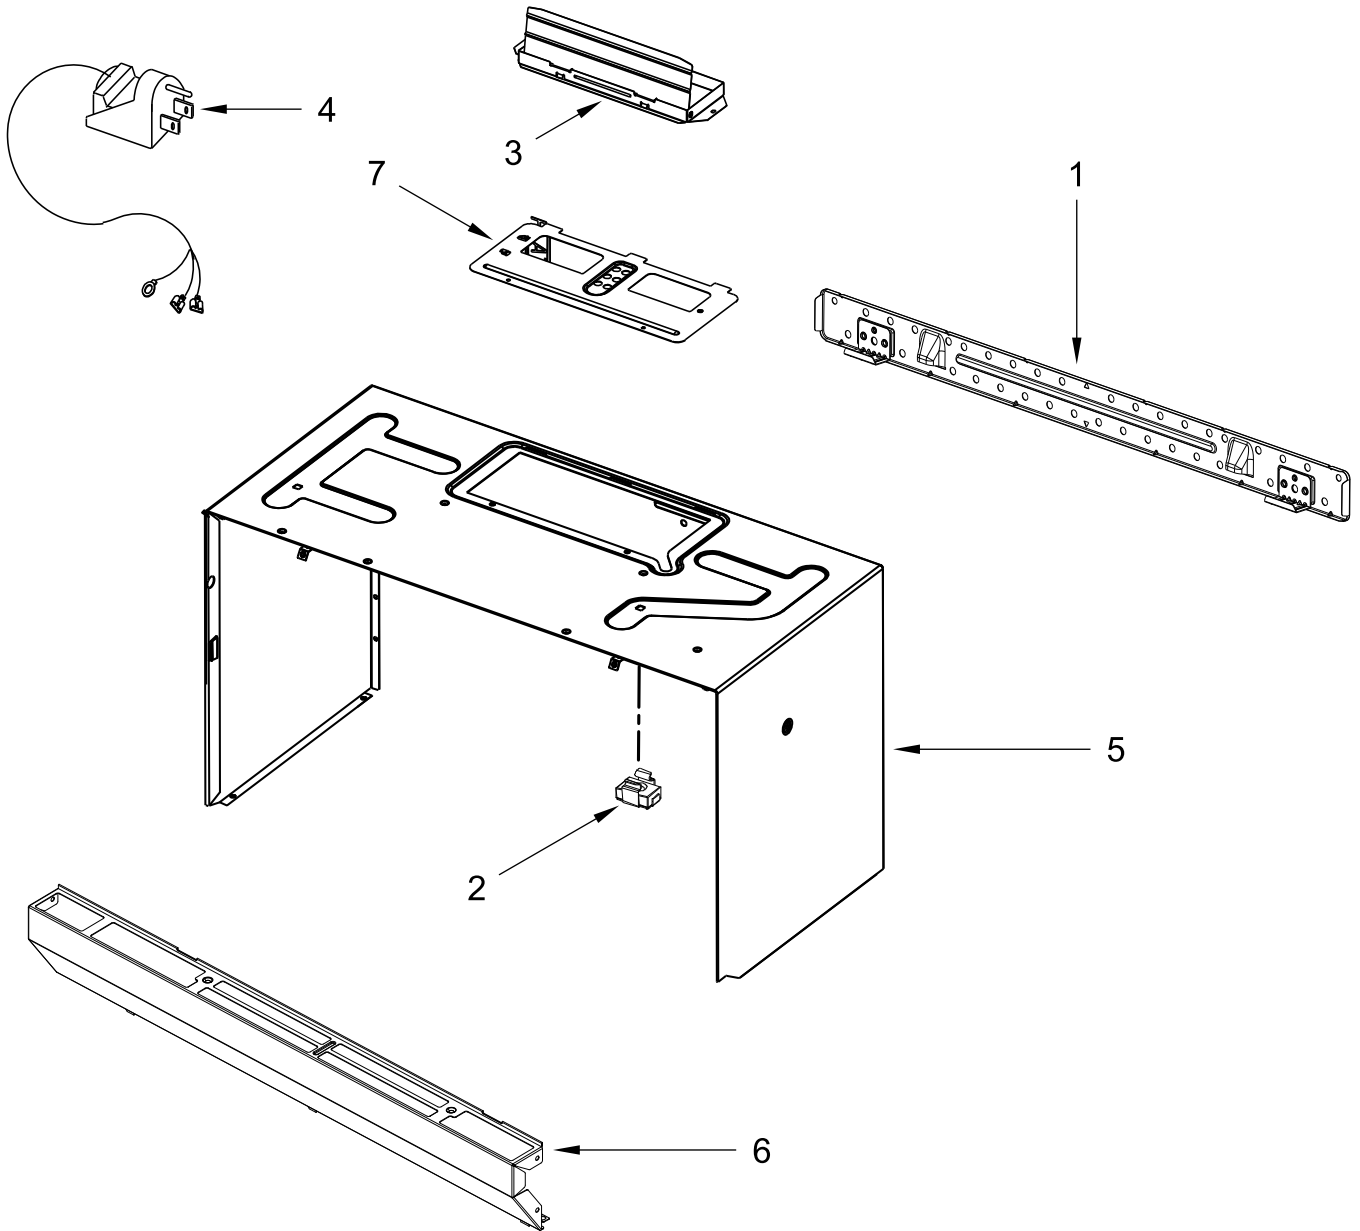

AIR FLOW PARTS

<u>Illus.</u> <u>No.</u>	<u>Part No.</u>	<u>Description</u>	<u>Illus.</u> <u>No.</u>	<u>Part No.</u>	<u>Description</u>	<u>Illus.</u> <u>No.</u>	<u>Part No.</u>	<u>Description</u>
1	W10471570	Deflector, Air	9	W10828079	Cover, Right Duct	17	W10828038	Cover, Airguide Inlet
2	8206382	Cover, Lamp	10	W10531156	Board, Filter	18	W10833858	Sensor, Humidity
3	4393681	Lamp, Cavity 30 Watt	11	W10210878	Socket, Cavity Lamp	19	W10138793	Fuse
4	W10770968	Plate, Waterproof	12	W10828030	Plate, Air Guide Base			
5	W11109693	Motor, Hood Fan	13	W10342991	Shield, Finger			
6	W10827799	Plate, Air Guide Sealing	14	W10810142	Socket, Motor Wire			
7	W10845250	Filter, Charcoal	15	W10693025	Magnetron			
8	W10845672	Guide, Air	16	W10832024	Thermostat, Magnetron			

CABINET AND INSTALLATION PARTS

CABINET AND INSTALLATION PARTS

Illus.

<u>No.</u>	<u>Part No.</u>	<u>Description</u>
1	W11025649	Plate, Mounting
2	W11109693	Motor, Hood Fan
3	W10748710	Damper
4	W10708076	Cord, Power
5		Case, Outer
	W11207442	White
	W11207441	Black
	W11207440	Biscuit
6		Grille, Vent
	W10845642	White
	W10845643	Black
	W10845638	Biscuit
7	W10625423	Cover, Fan Motor
		MISCELLANEOUS PARTS
	W10821385	Hardware, Installation
	W10190018	Template, Upper (English & French)
	W10190020	Template, Upper (English & Spanish)
	8169704	1/4-20x3" Panhead Screw
	W11219761	Harness, Main
	W10539840	Harness, PCBA Ground Wire
	W10498567	Harness, Magnetron to High Voltage Transformer
	W10543253	Harness, Lamp and Turntable
	W10844417	Cable, Humidity Sensor