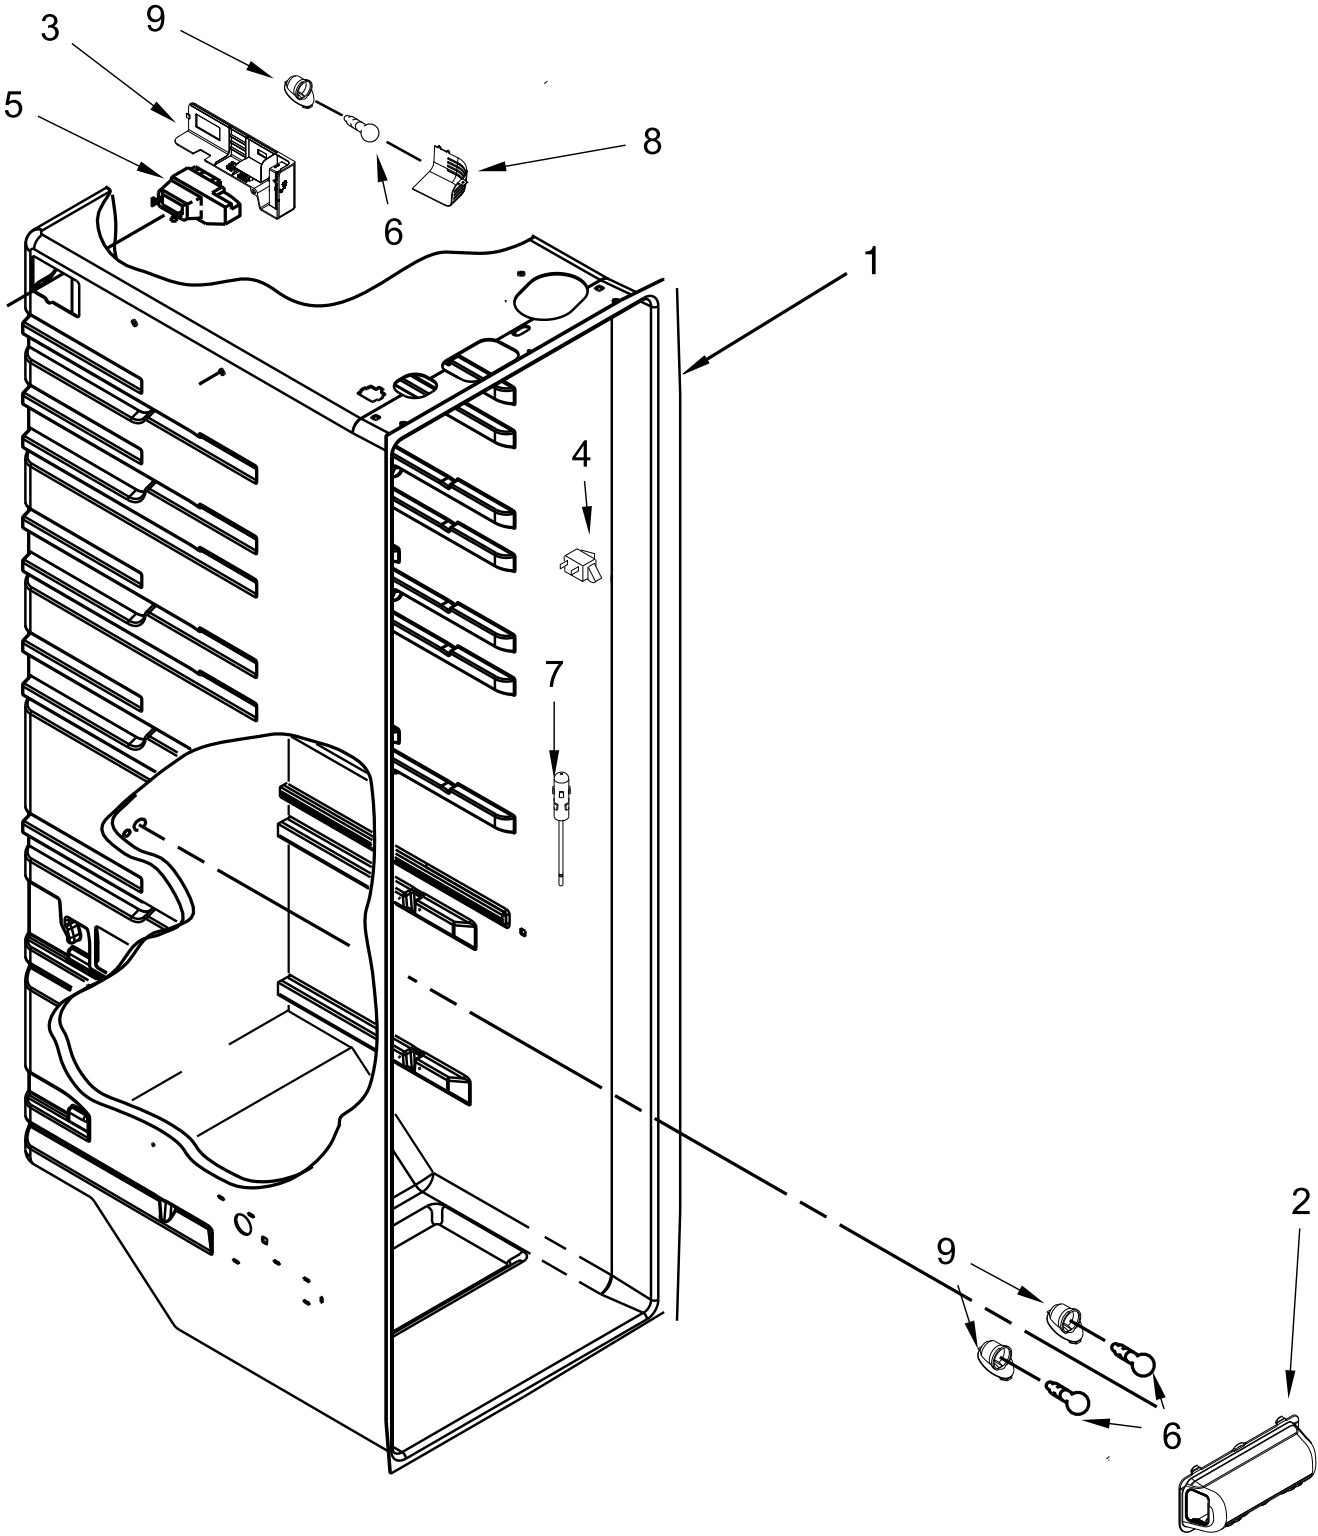

SIDE BY SIDE REFRIGERATOR

MODELS:

WRSA15SNHN00 (Sunset Bronze)

WRSA15SNHZ00 (Stainless Steel)

CABINET PARTS

CABINET PARTS

<u>Illus.</u> <u>No.</u>	<u>Part No.</u>	<u>Description</u>	<u>Illus.</u> <u>No.</u>	<u>Part No.</u>	<u>Description</u>	<u>Illus.</u> <u>No.</u>	<u>Part No.</u>	<u>Description</u>
1		Literature Parts	9		Hinge, Top	18	W10308751	Screw (Black)
	W11105301	Use and Care Guide		W10900868	Grey (Refrigerator)	19		Cabinet (Not A Servicable Part)
	W11125067	Tech Sheet		W10900869	Grey (Freezer)	20	W10905504	Door Closer, Lower Cam
	W11090521	Energy Guide	10	W11095731	Closer, Door (Freezer)	21	489464	Screw
2		Assembly, Roller	11	488500	Screw	22	2304888	Fitting, Drain
	W10304660	Left Hand	12	W10142234	Screw	23	W10153550	Extension, Drain Fitting
3	2152958	Screw	13	W11093938	Assembly, Bottom Hinge (Freezer)	24	W10904634	Cover, Unit
4	2150304	Roller	14	3400113	Screw	25	W11097327	Assembly, Bottom Hinge (Refrigerator)
5	2262072	Axle, Roller	15		Assembly, Roller	26	549193	Clamp, Power Cord
6	2155013	Clip, Grille		W10304659	Right Hand Filler, Wrapper	27	W10141645	Screw
7	W11036715	Plate, Screw (Refrigerator)	16	W11189126	Grey			
	W10904380	Plate, Screw (Freezer)	17		Grille			
8	W11087168	Clip, Roller		W10901282	Grey			

REFRIGERATOR LINER PARTS

REFRIGERATOR LINER PARTS

<u>Illus.</u> <u>No.</u>	<u>Part No.</u>	<u>Description</u>	<u>Illus.</u> <u>No.</u>	<u>Part No.</u>	<u>Description</u>	<u>Illus.</u> <u>No.</u>	<u>Part No.</u>	<u>Description</u>
1		Liner (Not A Serviceable Part)	4	1118894	Switch, Rocker Arm	7	W10384183	Thermistor
2	W10166130	Lens, Light	5	W11162983	Diffuser, Air	8	W10900030	Cover, Light
3	W11026013	Control, Electronic	6	W11125625	Lamp, LED	9	W10134764	Socket, Light