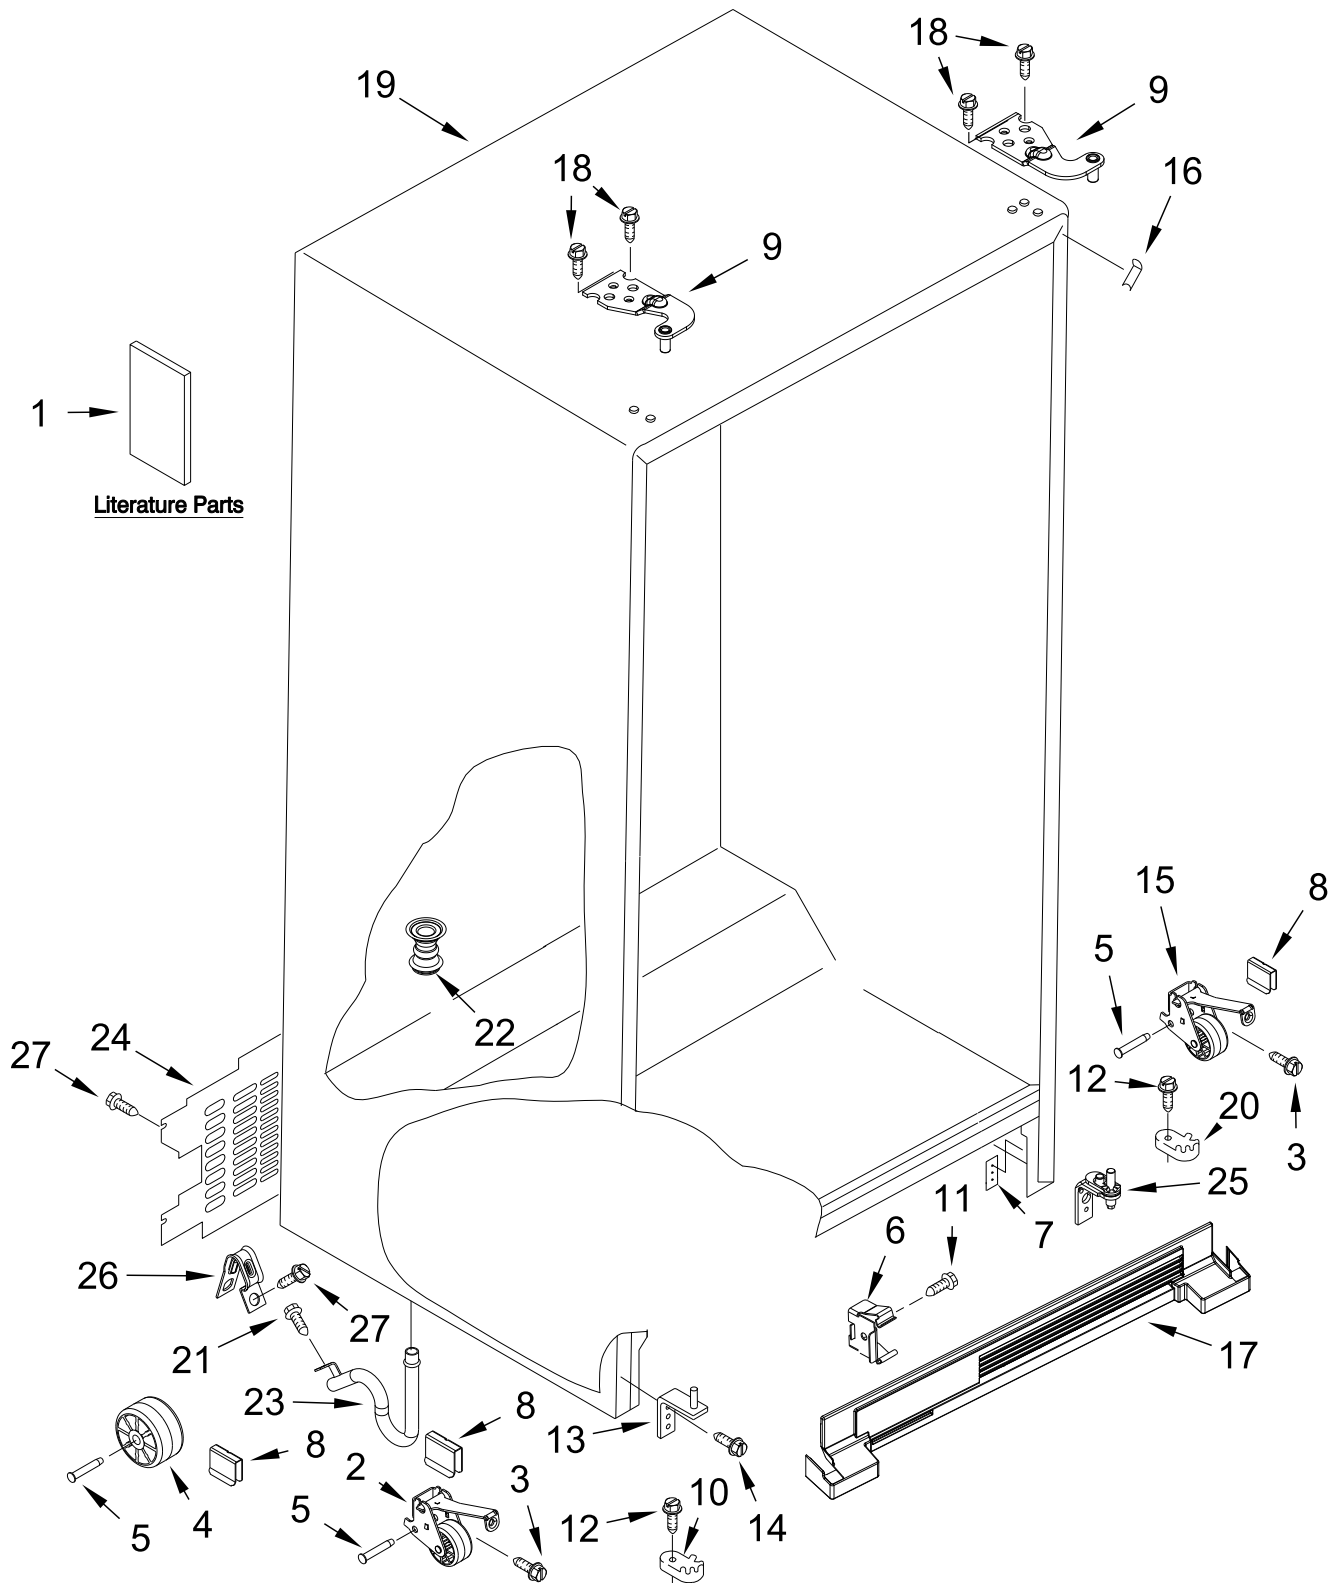

SIDE BY SIDE REFRIGERATOR

MODELS:

WRSA15SNHN00 (Sunset Bronze)

WRSA15SNHZ00 (Stainless Steel)

CABINET PARTS

CABINET PARTS

<u>Illus.</u> <u>No.</u>	<u>Part No.</u>	<u>Description</u>	<u>Illus.</u> <u>No.</u>	<u>Part No.</u>	<u>Description</u>	<u>Illus.</u> <u>No.</u>	<u>Part No.</u>	<u>Description</u>
1		Literature Parts	9		Hinge, Top	18	W10308751	Screw (Black)
	W11105301	Use and Care Guide		W10900868	Grey (Refrigerator)	19		Cabinet (Not A Servicable Part)
	W11125067	Tech Sheet		W10900869	Grey (Freezer)	20	W10905504	Door Closer, Lower Cam
	W11090521	Energy Guide	10	W11095731	Closer, Door (Freezer)	21	489464	Screw
2		Assembly, Roller	11	488500	Screw	22	2304888	Fitting, Drain
	W10304660	Left Hand	12	W10142234	Screw	23	W10153550	Extension, Drain Fitting
3	2152958	Screw	13	W11093938	Assembly, Bottom Hinge (Freezer)	24	W10904634	Cover, Unit
4	2150304	Roller	14	3400113	Screw	25	W11097327	Assembly, Bottom Hinge (Refrigerator)
5	2262072	Axle, Roller	15		Assembly, Roller	26	549193	Clamp, Power Cord
6	2155013	Clip, Grille		W10304659	Right Hand Filler, Wrapper	27	W10141645	Screw
7	W11036715	Plate, Screw (Refrigerator)	16	W11189126	Grey			
	W10904380	Plate, Screw (Freezer)	17		Grille			
8	W11087168	Clip, Roller		W10901282	Grey			

REFRIGERATOR LINER PARTS

REFRIGERATOR LINER PARTS

<u>Illus.</u> <u>No.</u>	<u>Part No.</u>	<u>Description</u>	<u>Illus.</u> <u>No.</u>	<u>Part No.</u>	<u>Description</u>	<u>Illus.</u> <u>No.</u>	<u>Part No.</u>	<u>Description</u>
1		Liner (Not A Serviceable Part)	4	1118894	Switch, Rocker Arm	7	W10384183	Thermistor
2	W10166130	Lens, Light	5	W11162983	Diffuser, Air	8	W10900030	Cover, Light
3	W11026013	Control, Electronic	6	W11125625	Lamp, LED	9	W10134764	Socket, Light