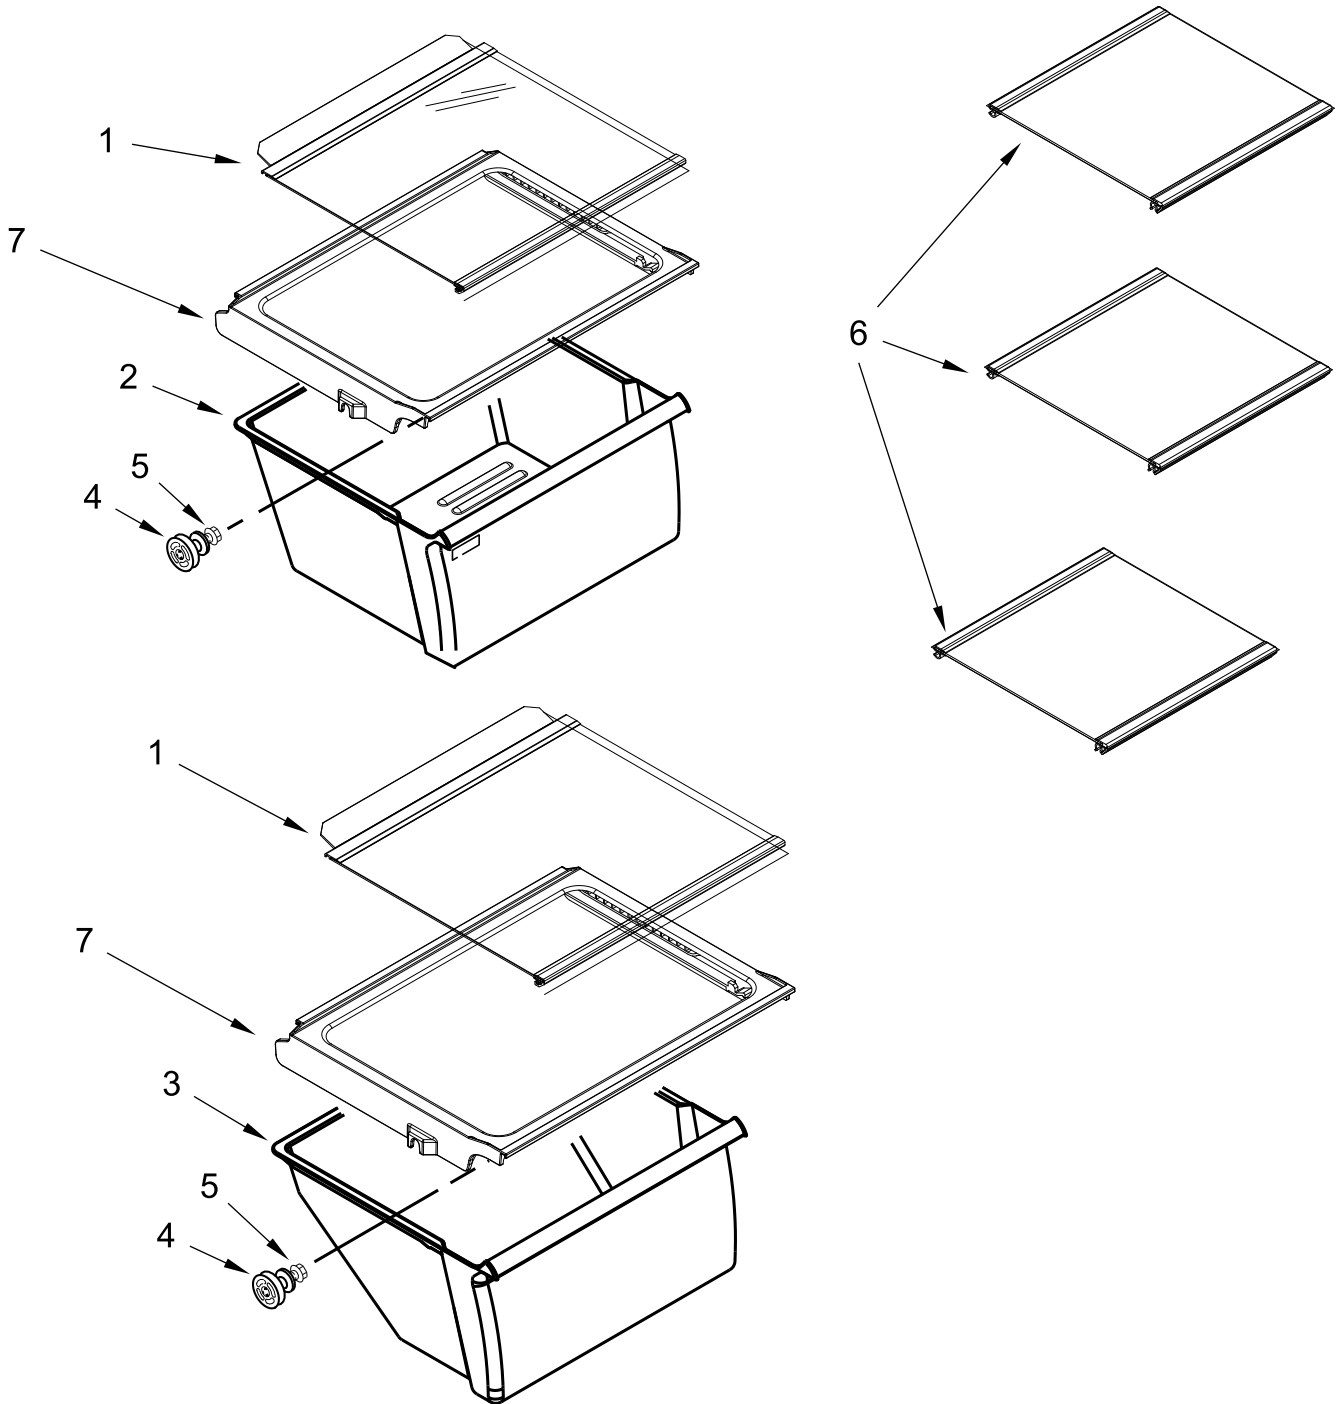

REFRIGERATOR SHELF PARTS

REFRIGERATOR SHELF PARTS

<u>Illus.</u> <u>No.</u>	<u>Part No.</u>	<u>Description</u>	<u>Illus.</u> <u>No.</u>	<u>Part No.</u>	<u>Description</u>	<u>Illus.</u> <u>No.</u>	<u>Part No.</u>	<u>Description</u>
1	W11041180	Cover, Crisper	4	W10173126	Assembly, Shelf Stud	6	W11135529	Assembly, Shelf
2	W11046494	Pan, Crisper	5	W10191954	Screw	7	W10904001	Pan, Holder
3	W11046495	Pan, Meat