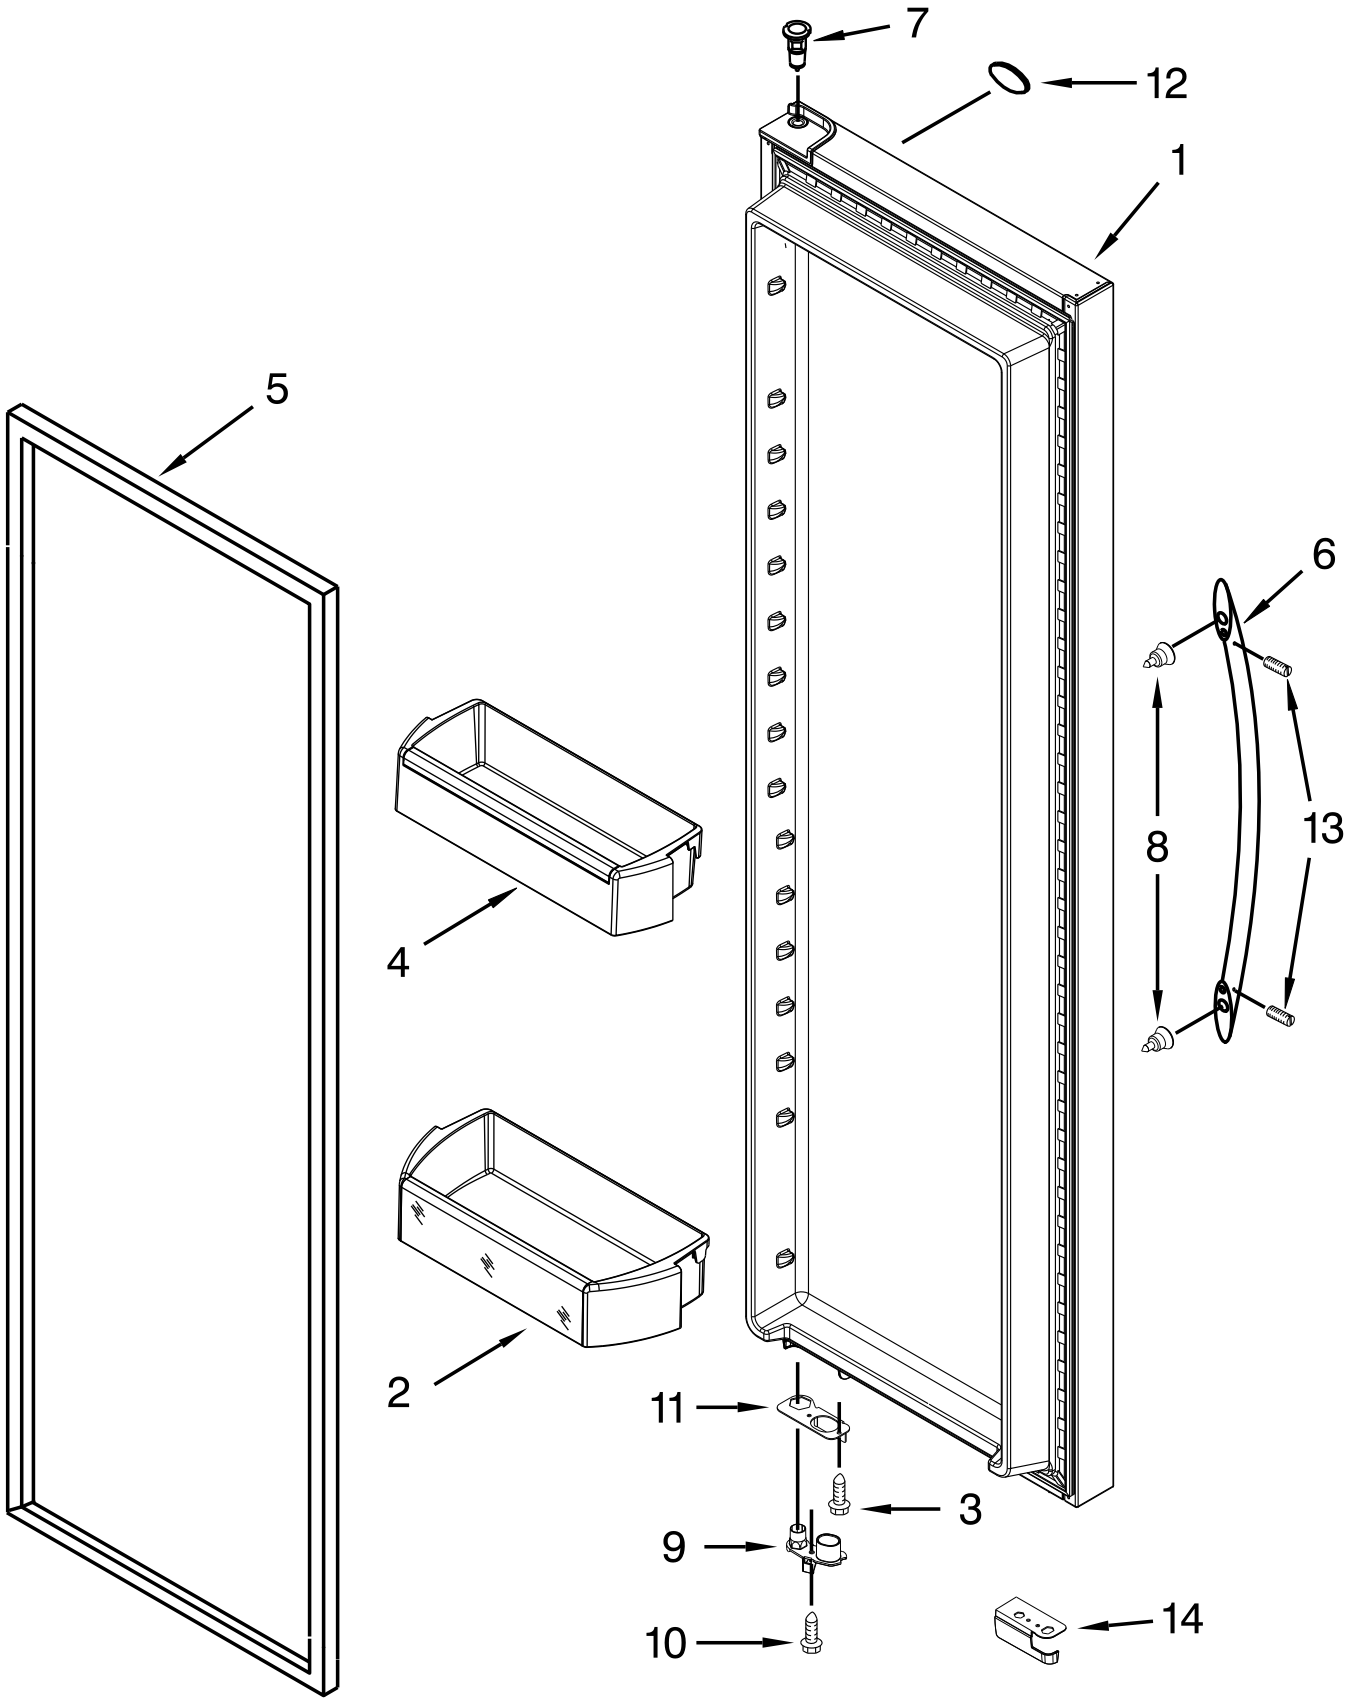

REFRIGERATOR DOOR PARTS

REFRIGERATOR DOOR PARTS

<u>Illus.</u> <u>No.</u>	<u>Part No.</u>	<u>Description</u>	<u>Illus.</u> <u>No.</u>	<u>Part No.</u>	<u>Description</u>	<u>Illus.</u> <u>No.</u>	<u>Part No.</u>	<u>Description</u>
1		Door, Refrigerator (Includes Item 5)	7	2200086	Thimble, Top	14		Cover, Door Stop
	W11091615	Sunset Bronze	8	W10460893	Screw		W10789147	Grey
	W11091610	Stainless	9		Closer, Upper Cam Door			
2	W10710203	Bin, Gallon Door		W10257203	Grey			
3	W10296816	Screw	10	W10296804	Screw			
4	W10451873	Bin, Shallow Door	11	W10888898	Bracket, Door Stop			
5		Gasket, Door	12	W10884773	Badge			
	W10249916	Grey	13	W10010140	Set Screw (Silver)			
6		Handle						
	W10874780	Stainless