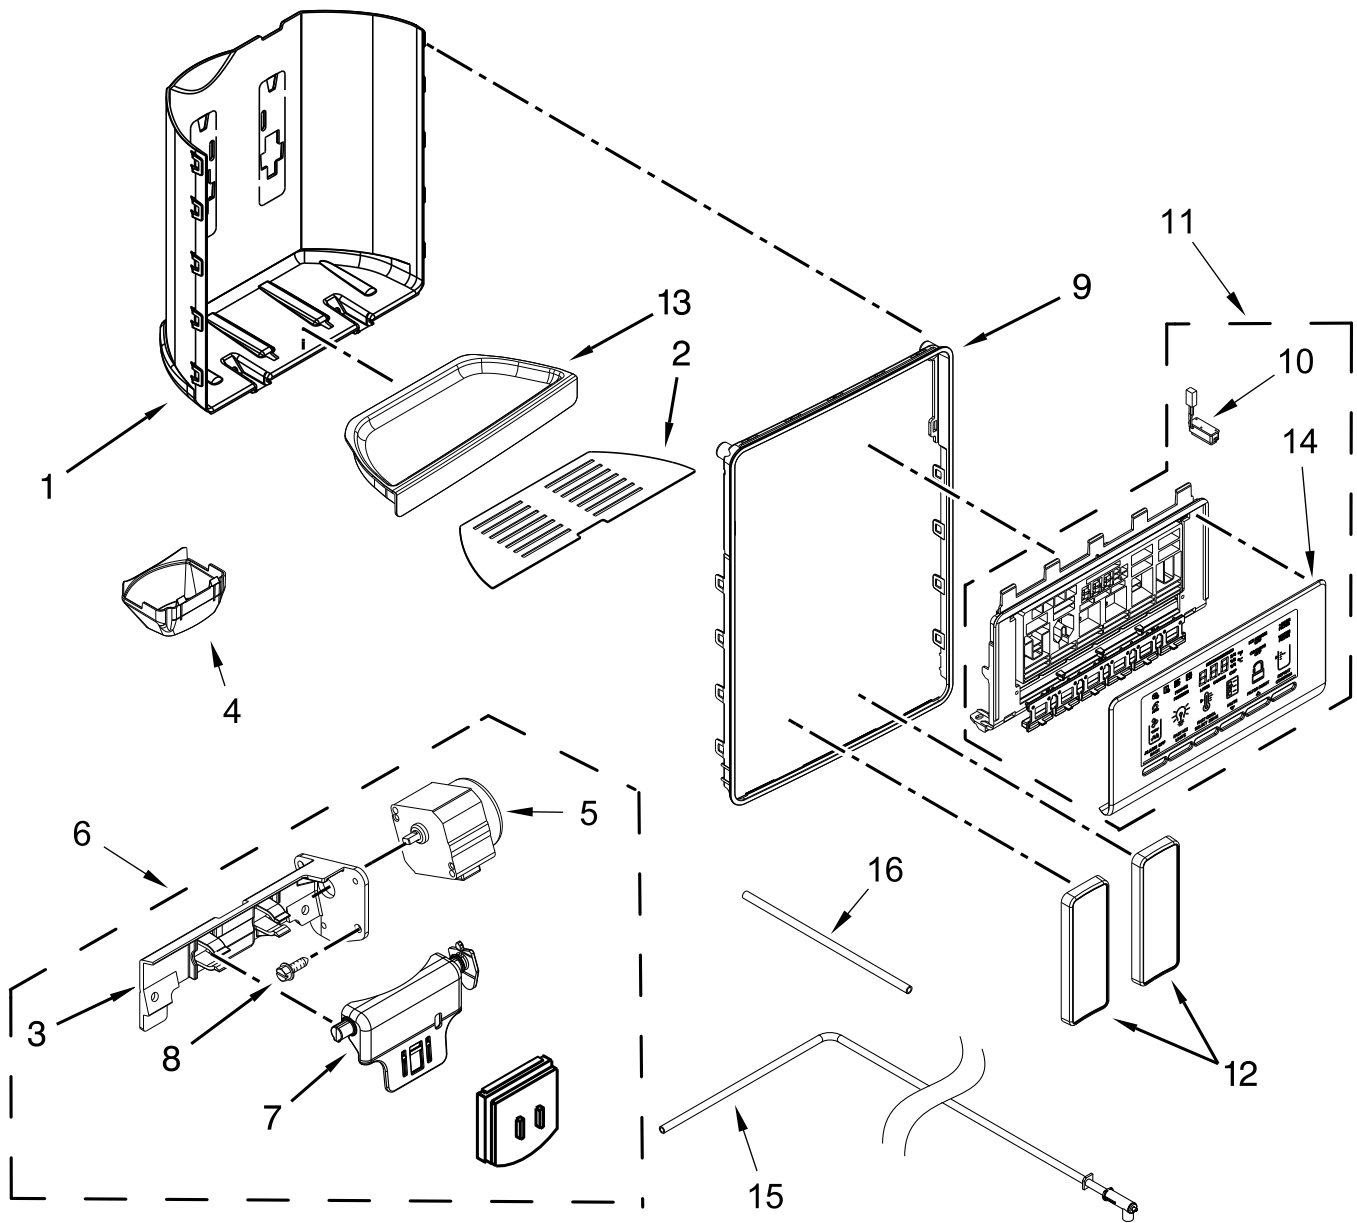

DISPENSER PARTS

DISPENSER PARTS

<u>Illus.</u> <u>No.</u>	<u>Part No.</u>	<u>Description</u>	<u>Illus.</u> <u>No.</u>	<u>Part No.</u>	<u>Description</u>	<u>Illus.</u> <u>No.</u>	<u>Part No.</u>	<u>Description</u>
1		False Wall, Dispenser	8	4449745	Screw	13		Tray, Drip
	W11084899	Sunset Bronze	9		Ring, Trim		W11084898	Sunset Bronze
	W10276226	Satina		W11087882	Chromium Frost		W10276225	Satina
2		Grate, Drip Tray	10	W10805744	Lamp, LED	14		Cover, Front
	W10276209	Stainless	11	W11174483	User Interface Assembly (Includes Light Feature)		W10276229	Black
3	W10174827	Bracket, Ice Door				15	W10386778	Assembly, Water Fitting
4	W10435760	Guide, Ice	12		Pad, Ice and Water	16	W10691730	Tube, Water
5	W10205978	Motor, Dispenser		W10370582	Grey			
6	W10781994	Assembly, Separator						
7	W10346124	Support, Ice Door