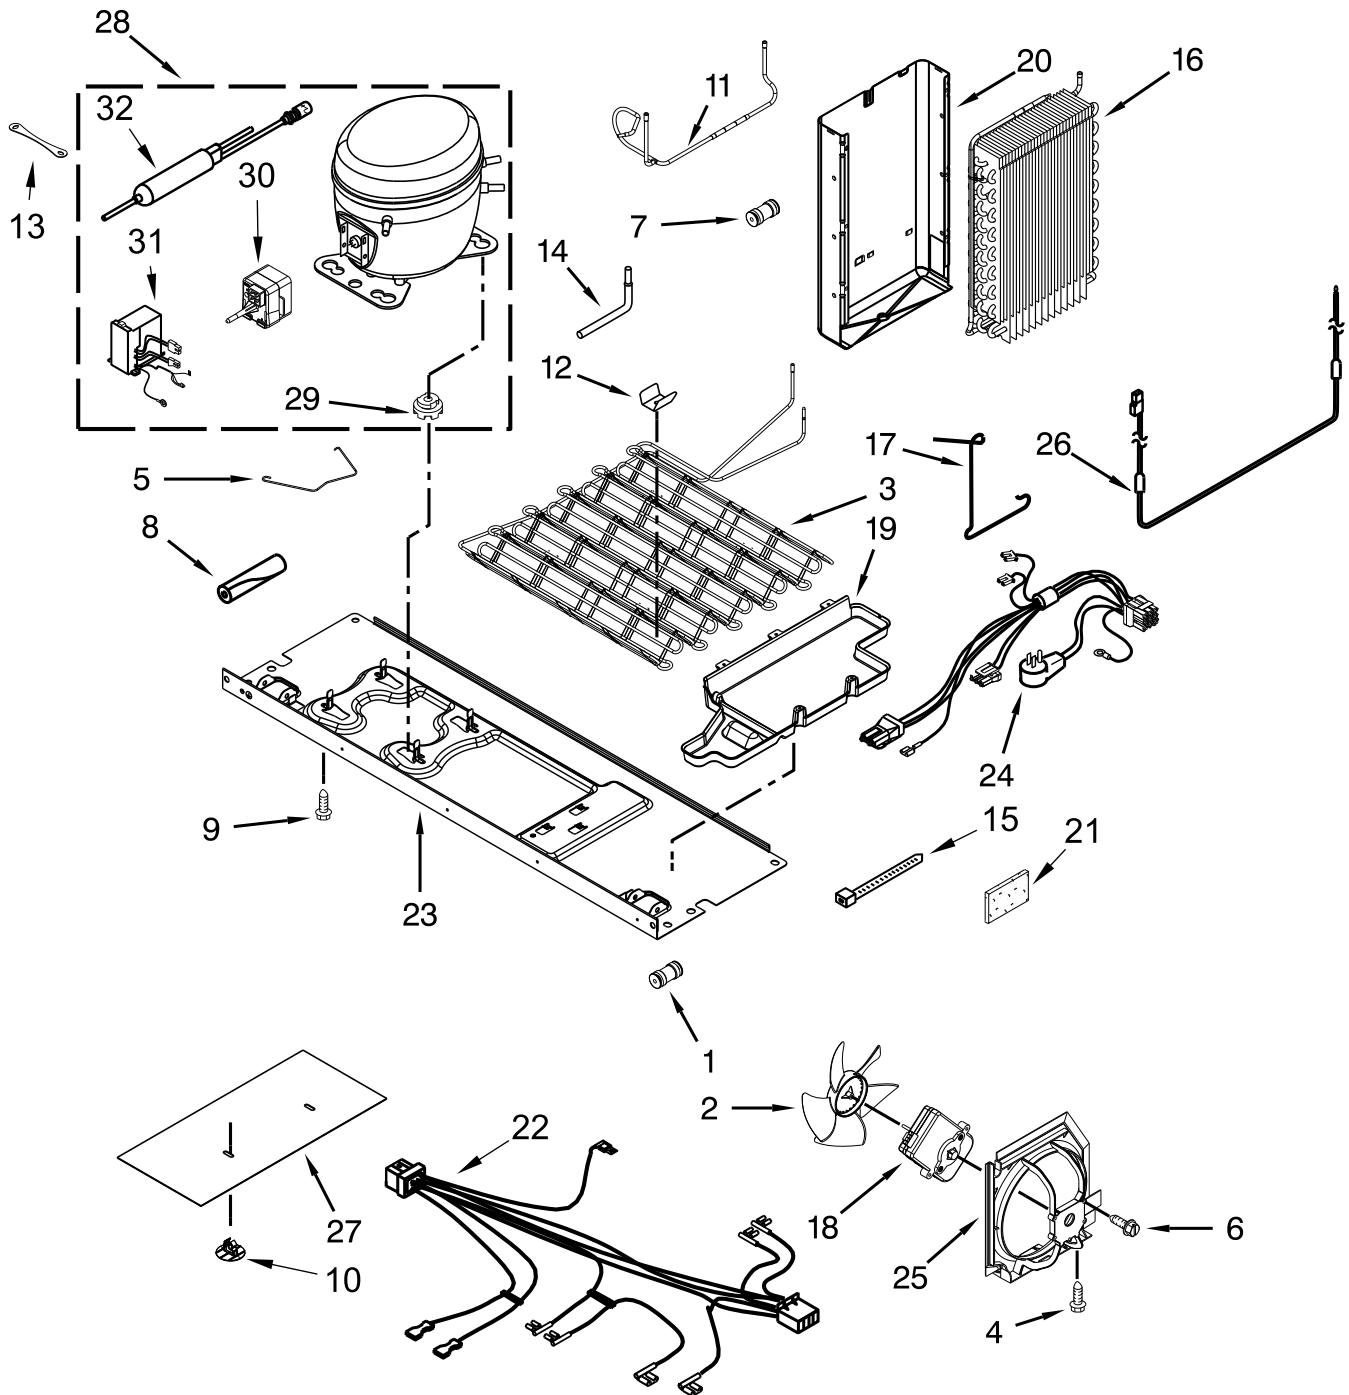

UNIT PARTS

UNIT PARTS

<u>Illus.</u> <u>No.</u>	<u>Part No.</u>	<u>Description</u>	<u>Illus.</u> <u>No.</u>	<u>Part No.</u>	<u>Description</u>	<u>Illus.</u> <u>No.</u>	<u>Part No.</u>	<u>Description</u>
1	W10271541	Connector, Union	18	W10909387	Motor, Condenser Fan	31	W10350564	Capacitor
2	2225834	Blade, Fan	19	W10713147	Tray, Evaporator	32	W10771114	Drier
3	W10240365	Assembly, Condenser	20	W10274575	Shield, Heat			FOLLOWING PARTS NOT ILLUSTRATED
4	W10142255	Screw	21	2169104	Sealer, Insulation		978025	Valve, Access (1/4")
5	2212996	Strap, Bale	22	W10670174	Assembly, Unit Wire		978026	Valve, Access (5/16")
6	W10171469	Screw	23	W10277704	Basepan		978027	Valve, Access (3/8")
7	W10277958	Connector, Water	24	W10242407	Cord, Power		978029	Valve, Access (5/8")
8	W10303521	Sleeve	25	W10251467	Baffle, Air		978030	Valve, Access (3/4")
9	W10142287	Bolt	26	W10495967	Heater, Defrost		876764	Valve, Access (3/16")
10	W10815861	Clip, Bottom Cover	27	W10284726	Cover, Unit Bottom			REFRIGERANT CHARGE
11	W10219381	Tube, Suction	28	W10391109	Compressor (Also Order 876765 Tube Kit)			5.0 oz. (R-134A)
12	W10248621	Clip, Condenser	29	10835903	Grommet			
13	W10236396	Strap, Compressor	30	W10197428	Device, Combination Start (Start Relay and Overload)			
14	2325479	Tube, Process						
15	2205813	Tie, Wire						
16	2188822	Evaporator						
17	2161324	Clip, Defrost Heater