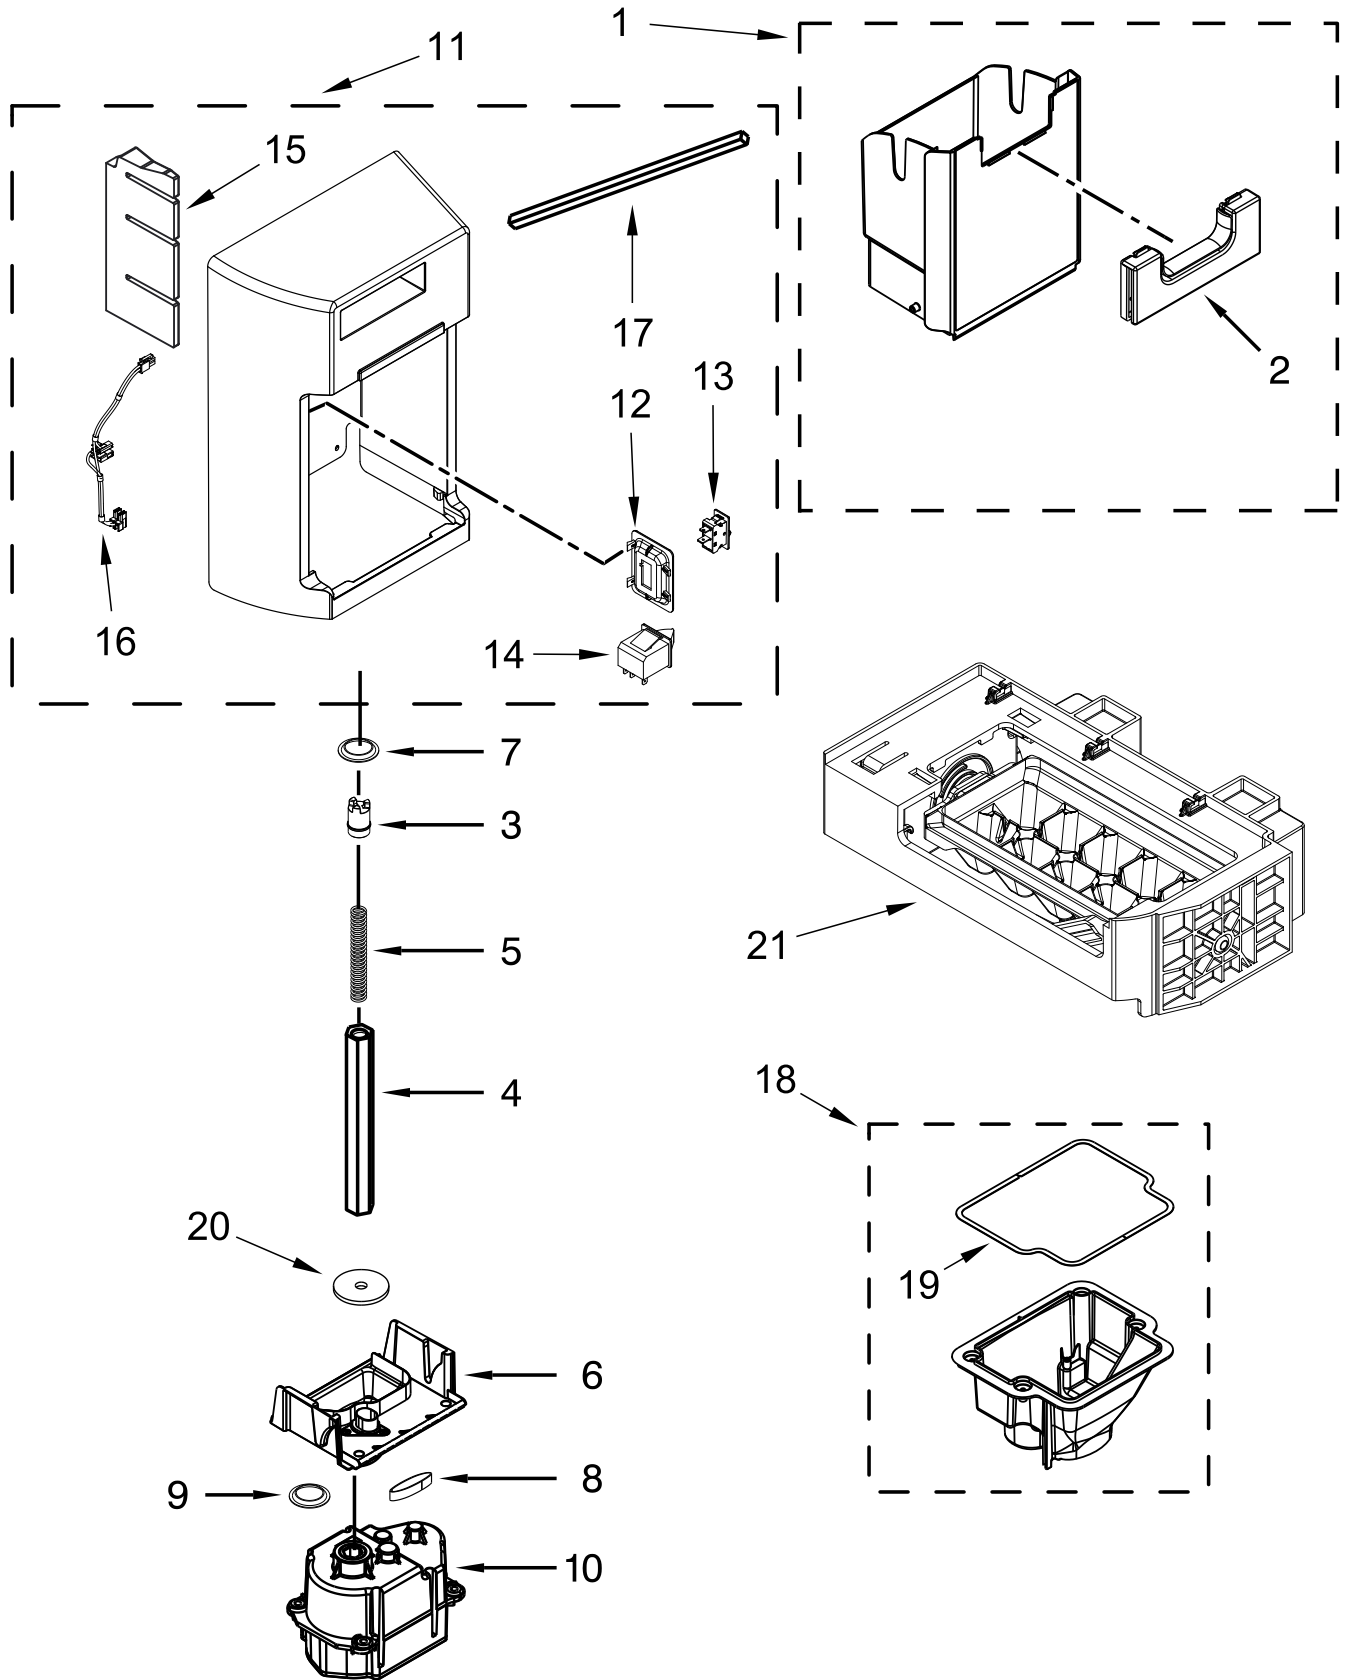

MOTOR AND ICE CONTAINER PARTS

MOTOR AND ICE CONTAINER PARTS

<u>Illus.</u> <u>No.</u>	<u>Part No.</u>	<u>Description</u>	<u>Illus.</u> <u>No.</u>	<u>Part No.</u>	<u>Description</u>	<u>Illus.</u> <u>No.</u>	<u>Part No.</u>	<u>Description</u>
1	W10774957	Ice Container (Complete)	10	W11117906	Motor, Dispenser	19	W10166854	Gasket
2	W10693542	Assembly, Latch	11	W10669473	Cover, Container	20	2305382	Boot, Rubber
3	2220458	Coupling, Bottom	12	W10691248	Plate, Switch	21	W11130444	Assembly, Ice Maker
4	W10258544	Shaft, Drive	13	W10666871	Rocker, Switch			
5	W10754509	Spring, Coupling	14	W10656772	Switch, Rocker Arm			
6	W10293211	Assembly, Mounting Plate	15	W10749467	Filler, EPS Icemaker Cover			
7	2198628	Seal	16	W10646076	Assembly, Wire Jumper Switch			
8	W10291905	Gasket	17	W10400435	Gasket, Foam			
9	2212370	Washer	18	W10765378	Assembly, Motor Box