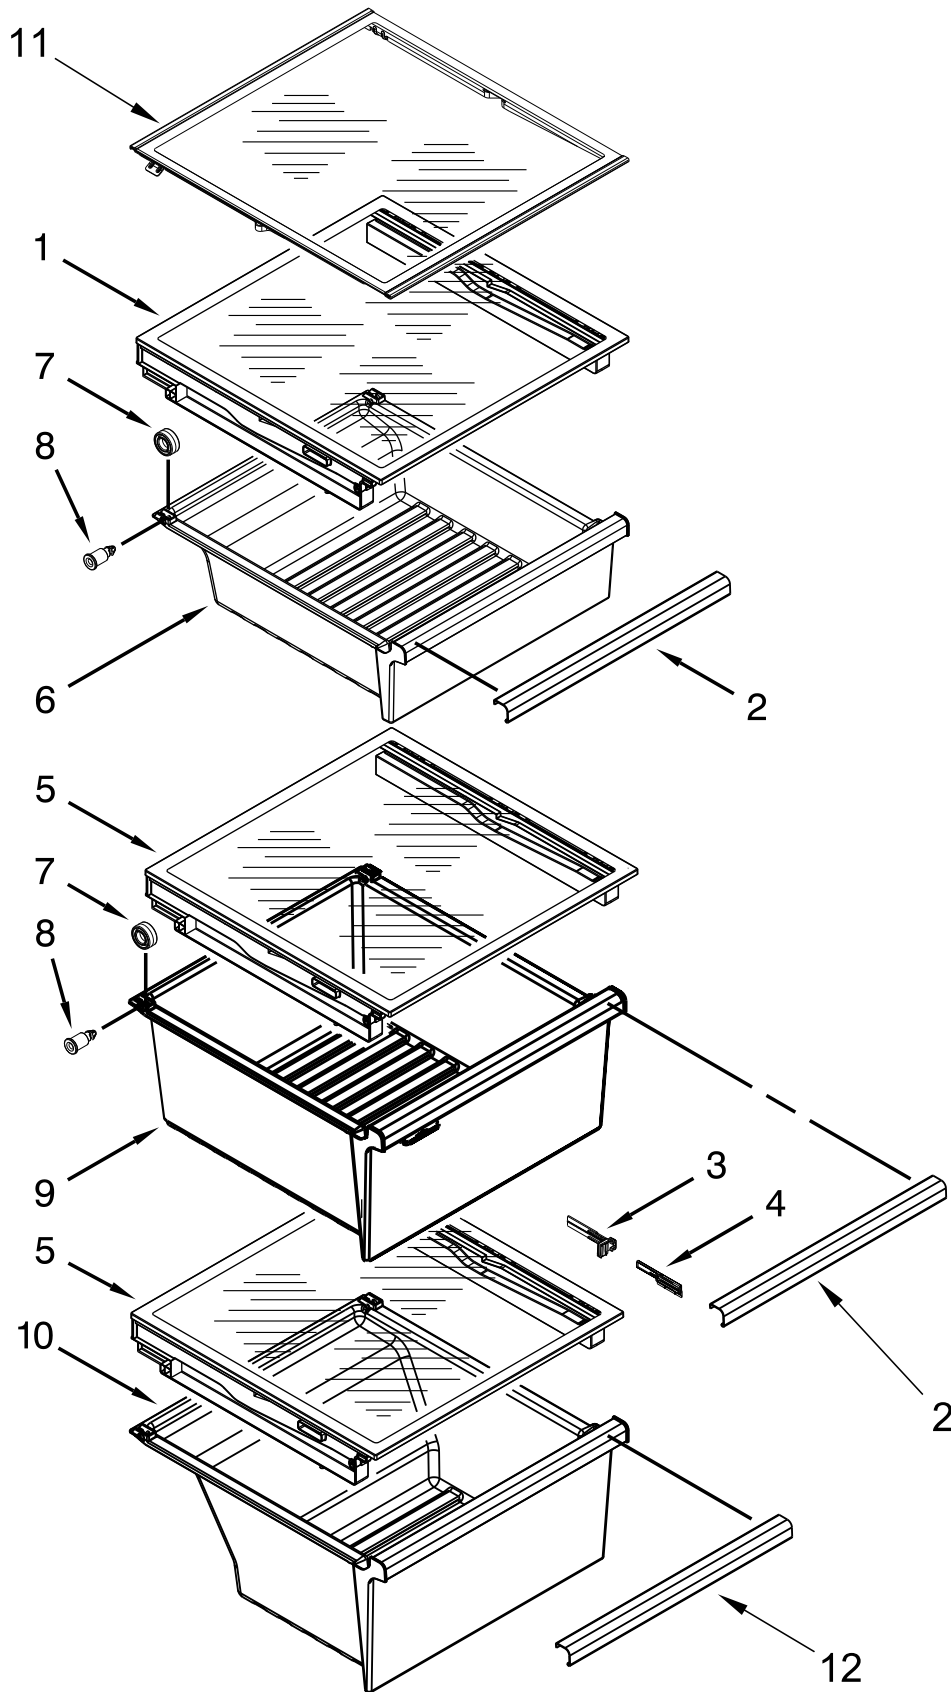

REFRIGERATOR SHELF PARTS

REFRIGERATOR SHELF PARTS

<u>Illus.</u> <u>No.</u>	<u>Part No.</u>	<u>Description</u>	<u>Illus.</u> <u>No.</u>	<u>Part No.</u>	<u>Description</u>	<u>Illus.</u> <u>No.</u>	<u>Part No.</u>	<u>Description</u>
1	W10508311	Shelf, Snack Pan	5	W10508334	Assembly, Cover	9	W10292504	Pan, Crisper
2	W11034716	Handle, Trim	6	W10256846	Pan, Snack	10	W10256854	Pan, Meat
3	W10282883	Slide, Humidity	7	W10628713	Roller, Pan	11	W10773885	Shelf Assembly
4	W10282880	Housing, Humidity	8	W10628712	Axle, Roller	12	W11084209	Handle, Trim