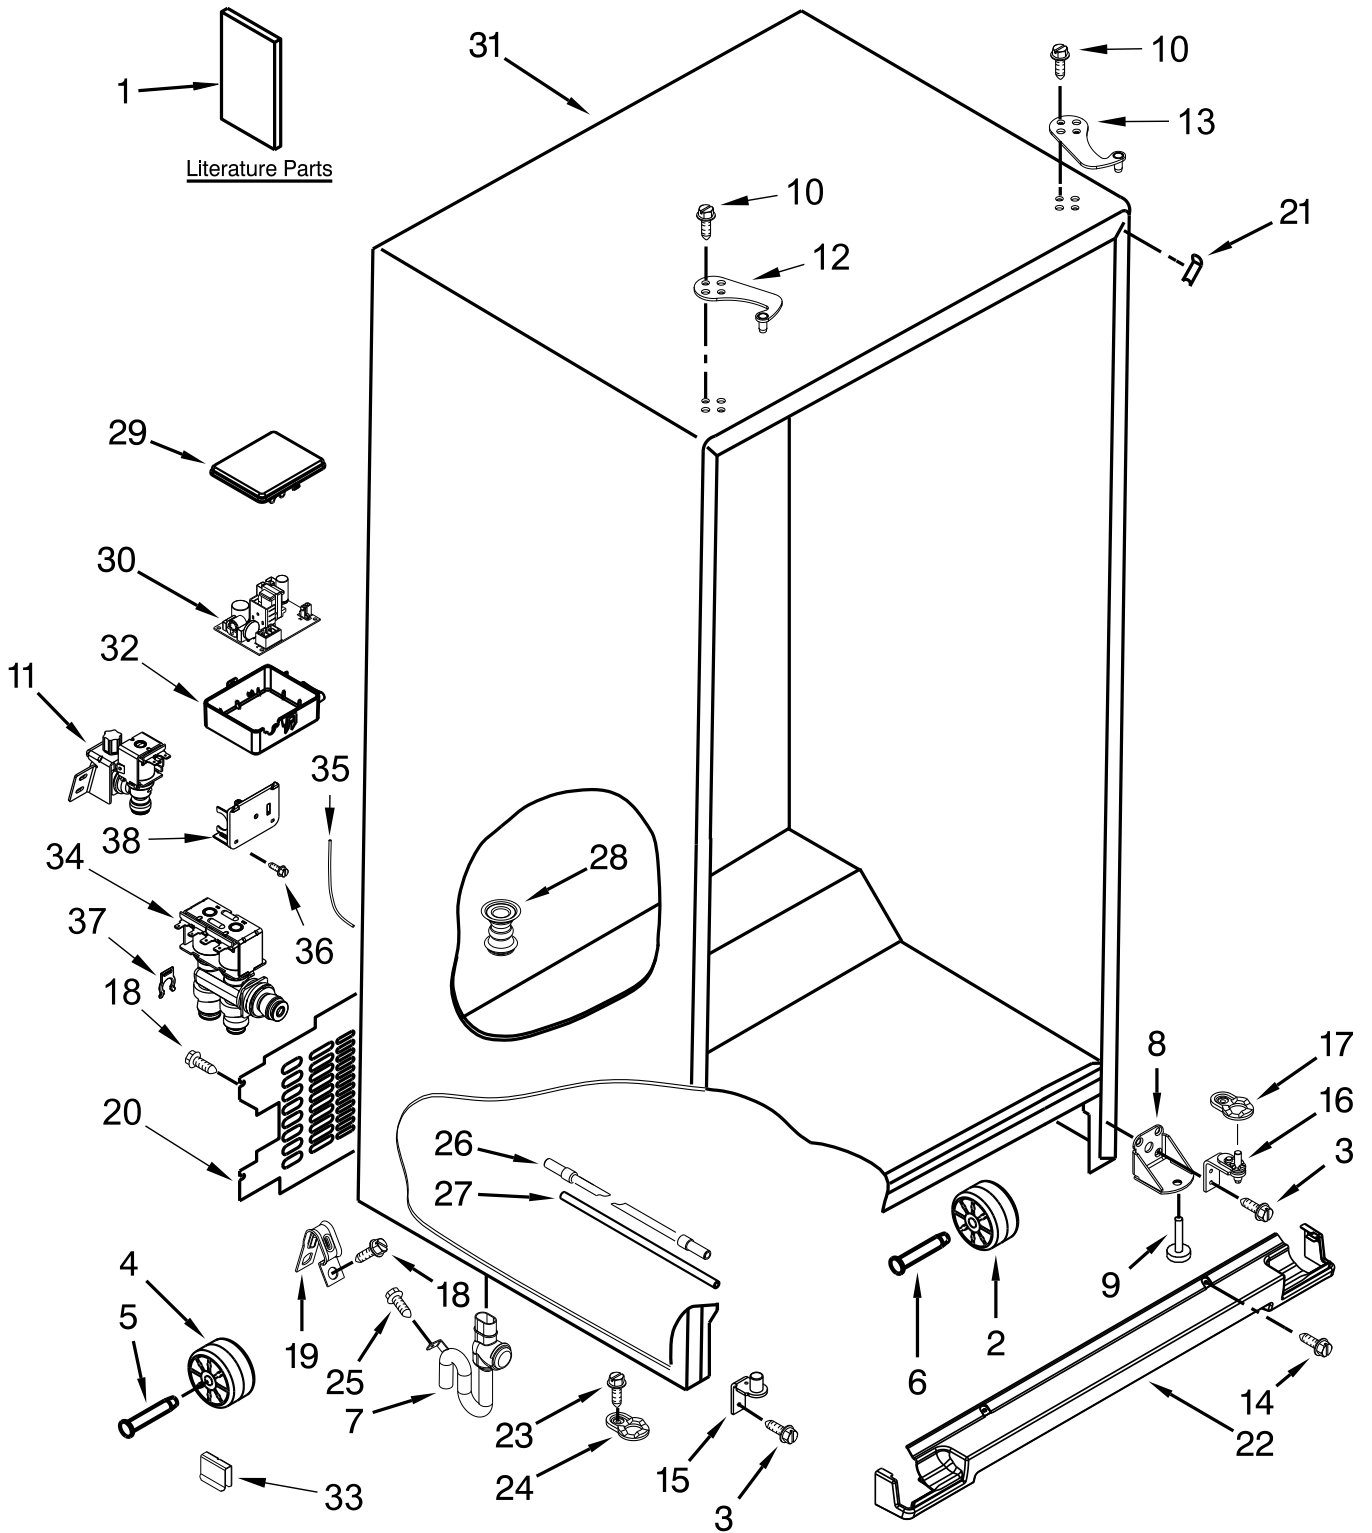

SIDE BY SIDE REFRIGERATOR

MODELS:

WRSA71CIHN00 (Sunset Bronze)

WRSA71CIHZ00 (Stainless)

CABINET PARTS

CABINET PARTS

<u>Illus. No.</u>	<u>Part No.</u>	<u>Description</u>	<u>Illus. No.</u>	<u>Part No.</u>	<u>Description</u>	<u>Illus. No.</u>	<u>Part No.</u>	<u>Description</u>
1		Literature Parts	15		Hinge, Bottom (Freezer)	26	W10279882	Tube, Filter Inlet
	W10669500	Use and Care Guide		W11088194	Grey	27	W10279884	Tube, Filter Outlet
	W10858356	Tech Sheet	16		Hinge, Bottom (Refrigerator)	28	W10370680	Fitting, Drain
	W11173776	Energy Guide		W11084346	Grey	29	12957702	Lid, HV Box
2	2150304	Roller	17		Closer, Door (Refrigerator)	30	W10887255	Control, Electronic
3	W10297485	Screw		W10738911	Grey	31		Cabinet (Not A Serviceable Part)
4	12477102	Roller	18	W10141645	Screw	32	W10247993	Box, Control
5	12477202	Axle, Roller	19	549193	Clamp, Power Cord	33	2223388	Clip, Axle Retainer
6	981125	Rivet, Roller	20	W10257238	Cover, Unit	34	W10341320	Assembly, Dual Water Valve
7	W10379525	Tube, Drain	21		Filler, Wrapper	35	W10691732	Tube, Water
8	W10900758	Bracket, Foot		12587703AP	Grey	36	W10141625	Screw
9	W10141622	Brake, Roller	22		Grille	37	W11175632	Locking Ring (1/4)
10	W10308751	Screw (Black)		W10713153	Grey		W11175631	Locking Ring (5/16)
11	W10498992	Valve, Inlet	23	W10142234	Screw	38	W10237915	Bracket, Water Valve
12		Hinge, Top (Freezer)	24		Closer, Door (Freezer)			
	W10901054	Grey		W10770893	Grey			
13		Hinge, Top (Refrigerator)	25	W10001250	Screw			
	W10901049	Grey						
14	W10308489	Screw (Grey)						