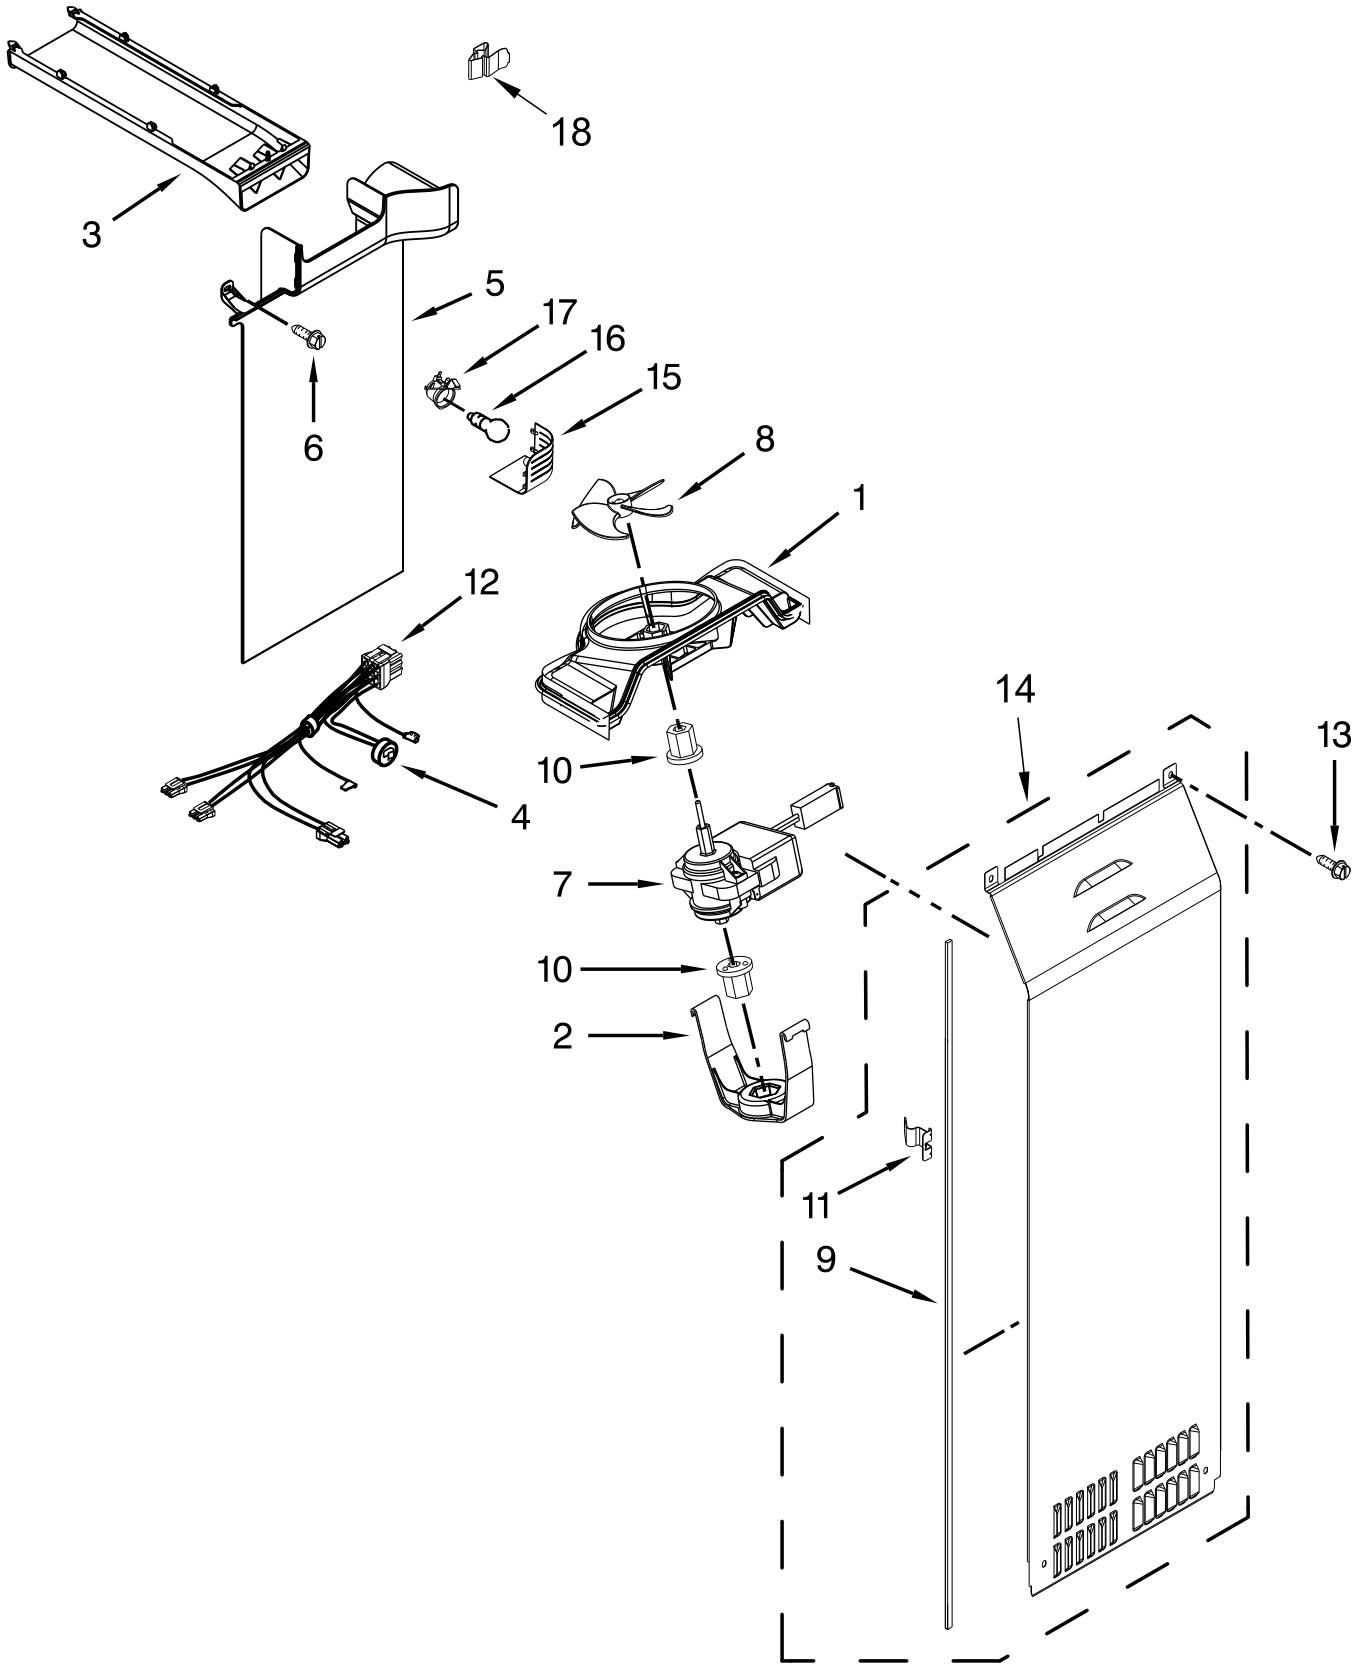

AIR FLOW PARTS

AIR FLOW PARTS

<u>Illus.</u> <u>No.</u>	<u>Part No.</u>	<u>Description</u>	<u>Illus.</u> <u>No.</u>	<u>Part No.</u>	<u>Description</u>	<u>Illus.</u> <u>No.</u>	<u>Part No.</u>	<u>Description</u>
1	W10251462	Scroll, Fan	8	2169142	Blade, Fan	14	W10388268	Cover, Evaporator
2	W10260421	Retainer, Fan Motor	9	W10240370	Gasket, Evaporator Cover	15	W10260382	Cover, Light
3	W10260380	Duct, Upper Air	10	2176759	Grommet, Motor	16	W10805744	Lamp, LED
4		Bi-Metal Defrost (Not Serviced)	11	W10369602	Clip, Evaporator Cover	17	2162085	Socket, Light
5	W10260378	Duct, Freezer Air	12	W10242409	Assembly, Evaporator Fan Wire (Includes Bi-Metal Defrost)	18	W10331728	Clip, Air Duct
6	W10001260	Screw						
7	2315549	Motor, Fan	13	W10142292	Screw