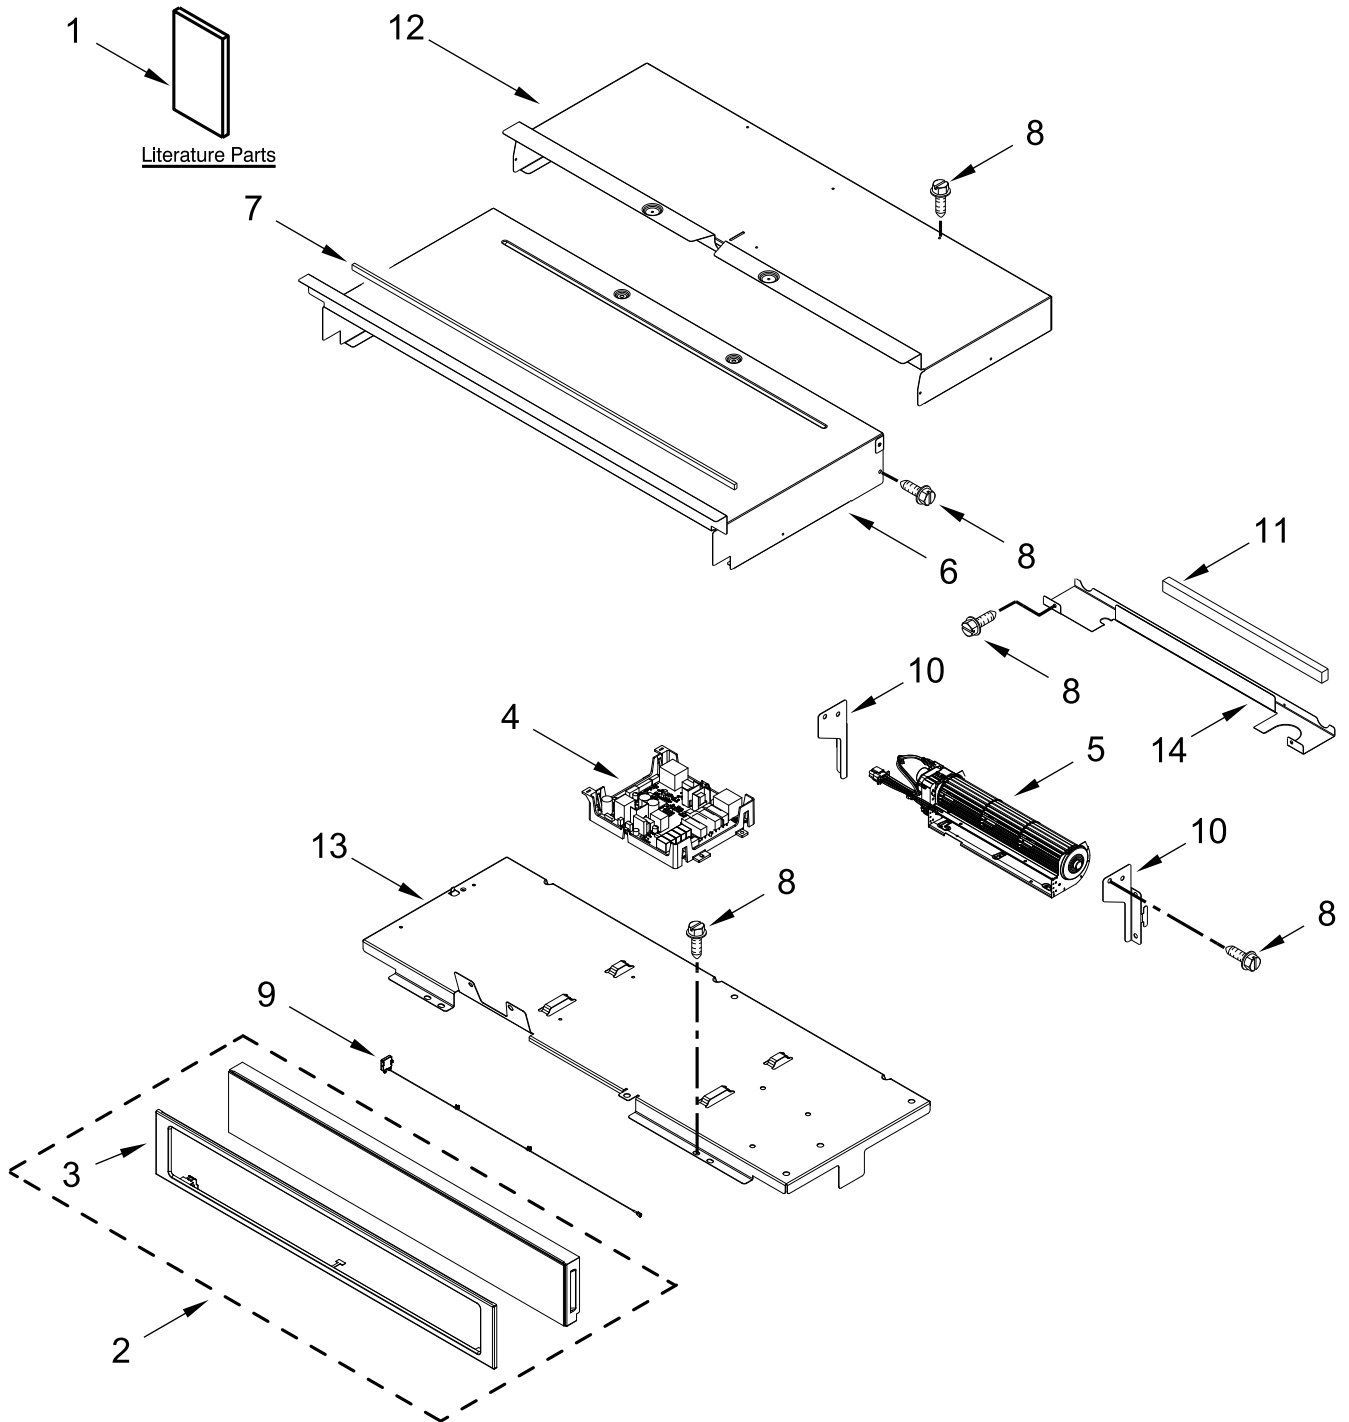

27" BUILT-IN ELECTRIC SINGLE OVEN

MODELS:

WOS72EC7HB01 (Black)

WOS72EC7HS01 (Stainless)

WOS72EC7HV01 (Black Stainless)

CONTROL PANEL PARTS

CONTROL PANEL PARTS

<u>Illus. No.</u>	<u>Part No.</u>	<u>Description</u>	<u>Illus. No.</u>	<u>Part No.</u>	<u>Description</u>	<u>Illus. No.</u>	<u>Part No.</u>	<u>Description</u>
1		Literature Parts	3		Skin, Control Panel	12	W10904157	Chassis, Cover Top Back 27"
	W11129956	Instructions, Installation		W11026968	Black	13	W10864102	Tray, Electronic
	W11097840	Instructions, Undercounter Installation		W10899876	Stainless	14	W10655465	Chassis, Back Divider
	W11220323	Guide, Use & Care	4	W11253186	Appliance Manager, Copernicus (With Power Supply)	FOLLOWING PARTS NOT ILLUSTRATED		
	W11097305	Guide, Internet Connectivity	5	W11200129	Blower			
	W11046178	Sheet, Tech	6	W10318193	Chassis, Cover Top Front 27"	W11225368		Harness, Main
W11046185	Diagram, Wiring	7	W11162062	Gasket, Rubber	W11225369		Harness, Signal	
2		Assembly, Control Panel (Includes Overlay)	8	7101P426-60	Screw	W11132989		Harness, Door Latch
	W11107236	Black	9	W11234541	Antenna	W10562910		Harness, EOL
	W11107232	Stainless	10	W10655463	Bracket, Blower (Left)	W11233570		Harness, Console
	W11107252	Black Stainless		W10655462	Bracket, Blower (Right)	4448664		Clamp, Conduit
			11	W10728475	Gasket, Rubber	W10655464		Bracket, Harness
						W10487999		Clip, Harness
						4450800		Screw, Grounding
						4454842		Tie, Cable