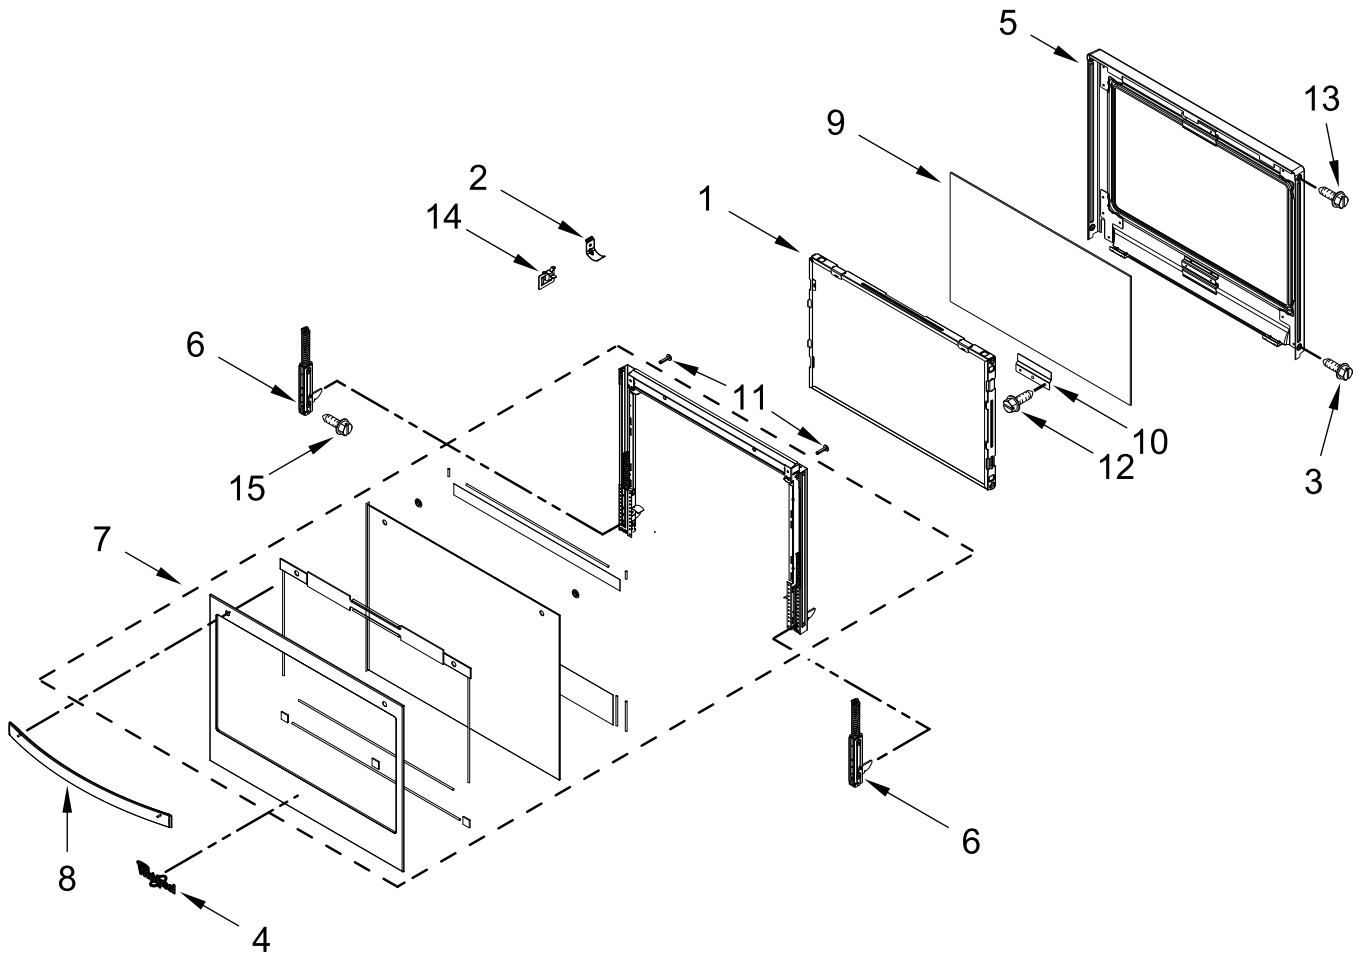

OVEN DOOR PARTS

OVEN DOOR PARTS

<u>Illus.</u> <u>No.</u>	<u>Part No.</u>	<u>Description</u>	<u>Illus.</u> <u>No.</u>	<u>Part No.</u>	<u>Description</u>	<u>Illus.</u> <u>No.</u>	<u>Part No.</u>	<u>Description</u>
1	W10347597	Assembly, Window Pack	7		Assembly, Door Glass	10	W10284297	Bracket, Glass
2	W10284285	Spring, Door Glass Fixation		W10866269	Black	11	W10480830	Screw
3	7101P635-60	Screw (Black)		W10866268	Stainless	12	7101P426-60	Screw
4	W10884775	Nameplate		W11028412	Black Stainless	13	7101P653-60	Screw
5	W10320793	Assembly, Liner	8		Handle, Door	14	W10653954	Clip, Spring Metal
6	W11045550	Hinge, Slow Close Door		W11022641	Black	15	3196183	Screw
				W10880280	Stainless			
				W10903344	Black Stainless			
			9	W10678525	Glass, Inner