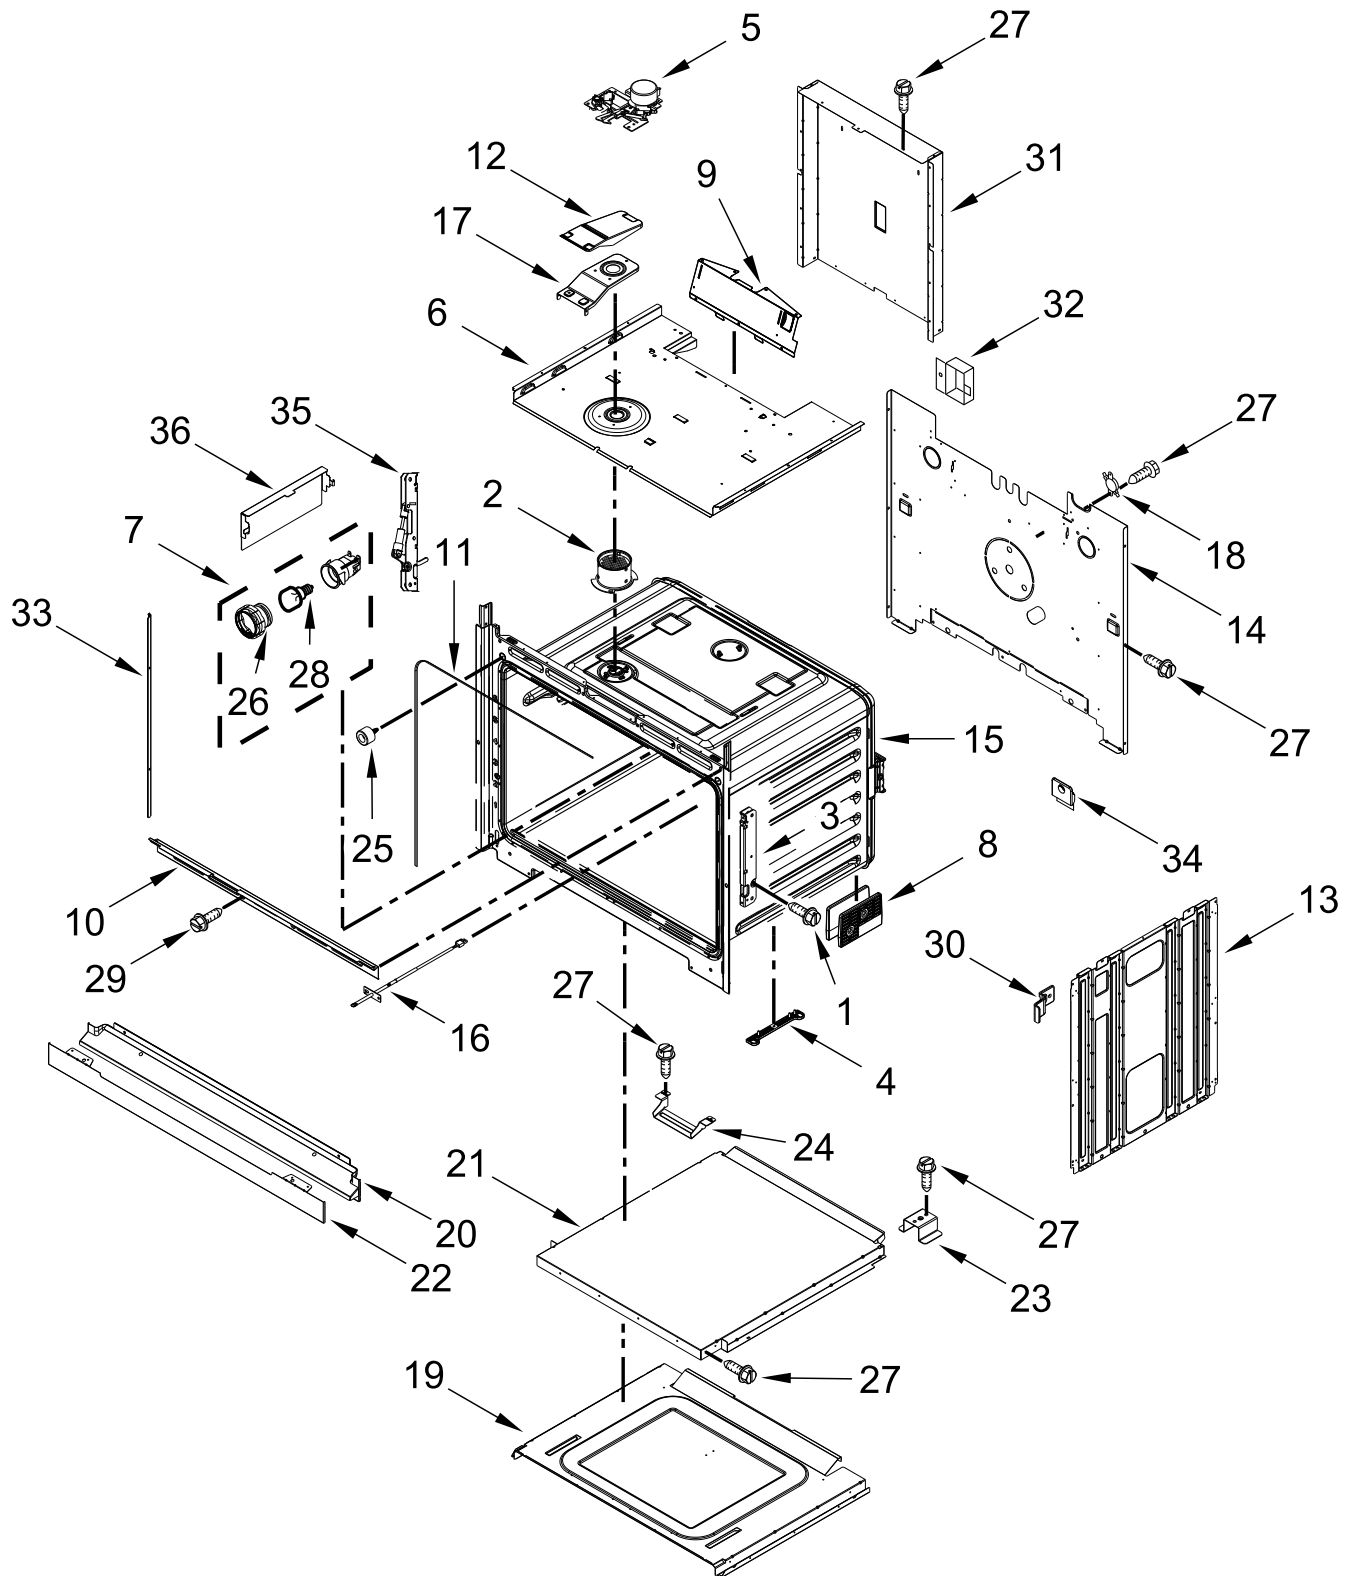

OVEN PARTS

OVEN PARTS

<u>Illus. No.</u>	<u>Part No.</u>	<u>Description</u>	<u>Illus. No.</u>	<u>Part No.</u>	<u>Description</u>	<u>Illus. No.</u>	<u>Part No.</u>	<u>Description</u>
1	W10254050	Screw	16	W10622170	Probe, Sensor	26	W10412722	Lens, Light
2	W11085298	Tube, Vent	17	W10616809	Base, Vent Exhaust	27	7101P426-60	Screw
3	W11044775	Receiver, Hinge	18	4449751	Thermostat (TOD)	28	W10412711	Bulb, Light
4	W10618102	Spacer, Base	19	W10282901	Base, Chassis	29	7101P427-60	Screw
5	W10618131	Latch, Motorized	20		Assembly, Bottom Vent	30	W10834501	Spacers, Front
6	W10904159	Chassis, Top		W10327375	Black	31	W10318196	Duct, Chassis Back
7	W10734063	Assembly, Light		W10351280	Stainless	32	8285593	Cover, Connector
8	W10618101	Foot, Base		W10869573	Black Stainless	33		Trim, Side
9	W10904163	Deflector, Blower		W10283008	Chassis, Bottom Duct		W10344481	Black (Left)
10	W10283037	Vent, Top 27"	21		Trim, Bottom Vent		W10344480	Black (Right)
11	W10282961	Gasket	22		Black	34	W10834286	Spacer, Center
12	W10616810	Cover, Vent Exhaust		W10351237	Black	35	W11045086	Receiver, Slow Close Hinge
13	W10663556	Side, Chassis (Left)		W10327378	Stainless	36	W11034940	Shield, Slow Close Hinge
	W10318190	Side, Chassis (Right)	23	W10921376	Black Stainless			FOLLOWING PARTS NOT ILLUSTRATED
14	W10904162	Back, Chassis	24	W10213759	Support, Air Channel		W10520716	Insulation, Wrap
15		Liner, Oven (Not Serviceable)	25	W10351308	Spacer, Chassis Bottom Duct		W10282945	Insulation, Back
				W10351278	Bumper & Screw		W11112951	Insulation