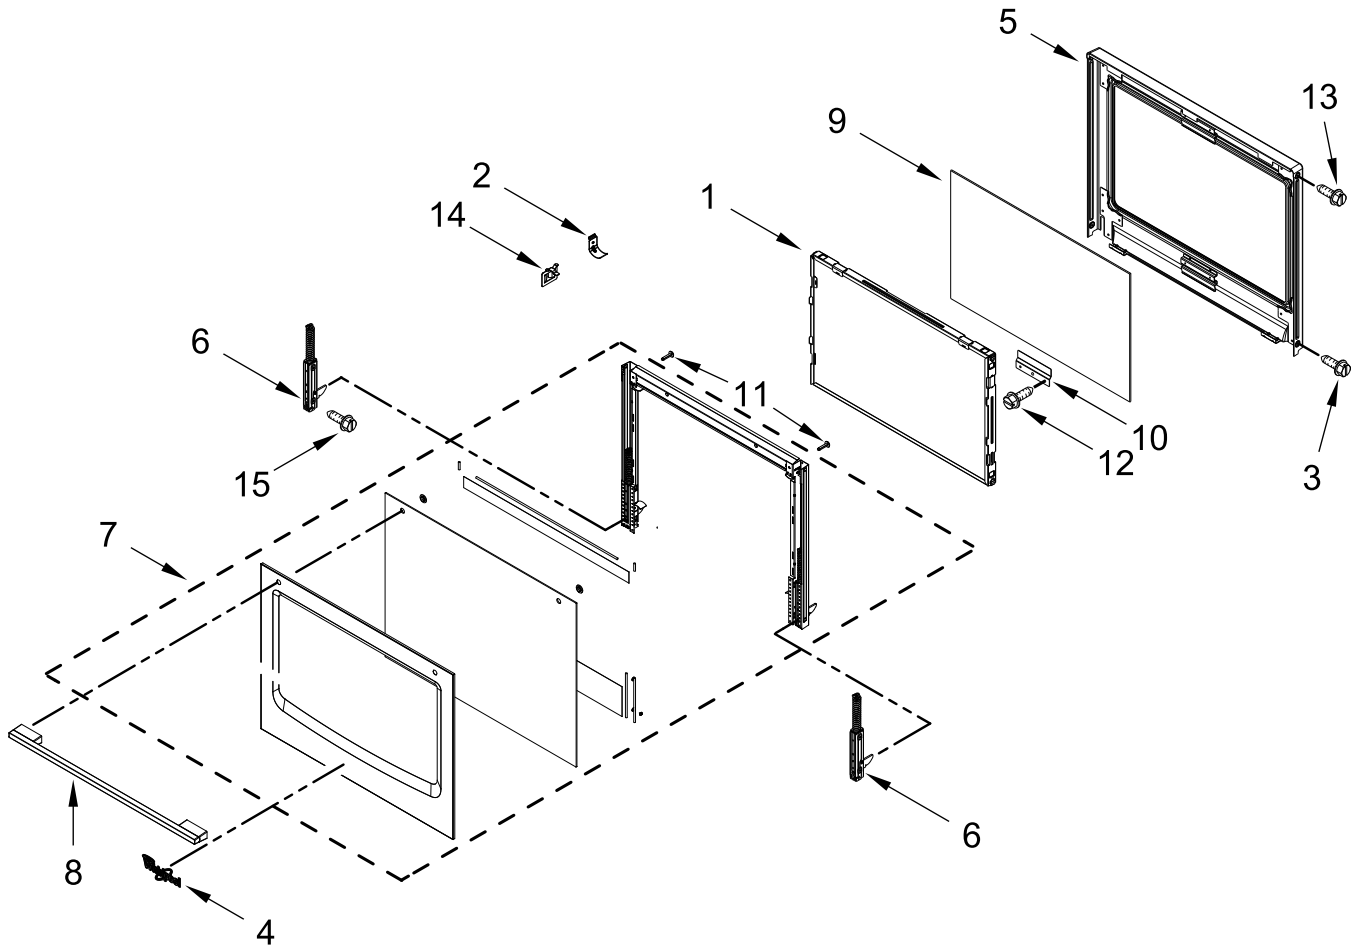

OVEN DOOR PARTS

OVEN DOOR PARTS

<u>Illus.</u> <u>No.</u>	<u>Part No.</u>	<u>Description</u>	<u>Illus.</u> <u>No.</u>	<u>Part No.</u>	<u>Description</u>	<u>Illus.</u> <u>No.</u>	<u>Part No.</u>	<u>Description</u>
1	W10347596	Assembly, Window Pack	6	W11045551	Hinge, Slow Close Door	9	W10618107	Glass, Inner
2	W10284285	Spring, Door Glass Fixation	7		Assembly, Door Glass	10	W10284297	Bracket, Glass
3	7101P635-60	Screw (Black)		W10866271	Sunset Bronze	11	W10480830	Screw
4	W10884775	Nameplate		W11028416	Stainless	12	7101P426-60	Screw
5	W10709147	Assembly, Liner	8		Handle, Door	13	7101P653-60	Screw
				W11176370	Stainless	14	W10653954	Clip, Spring Metal
						15	3196183	Screw