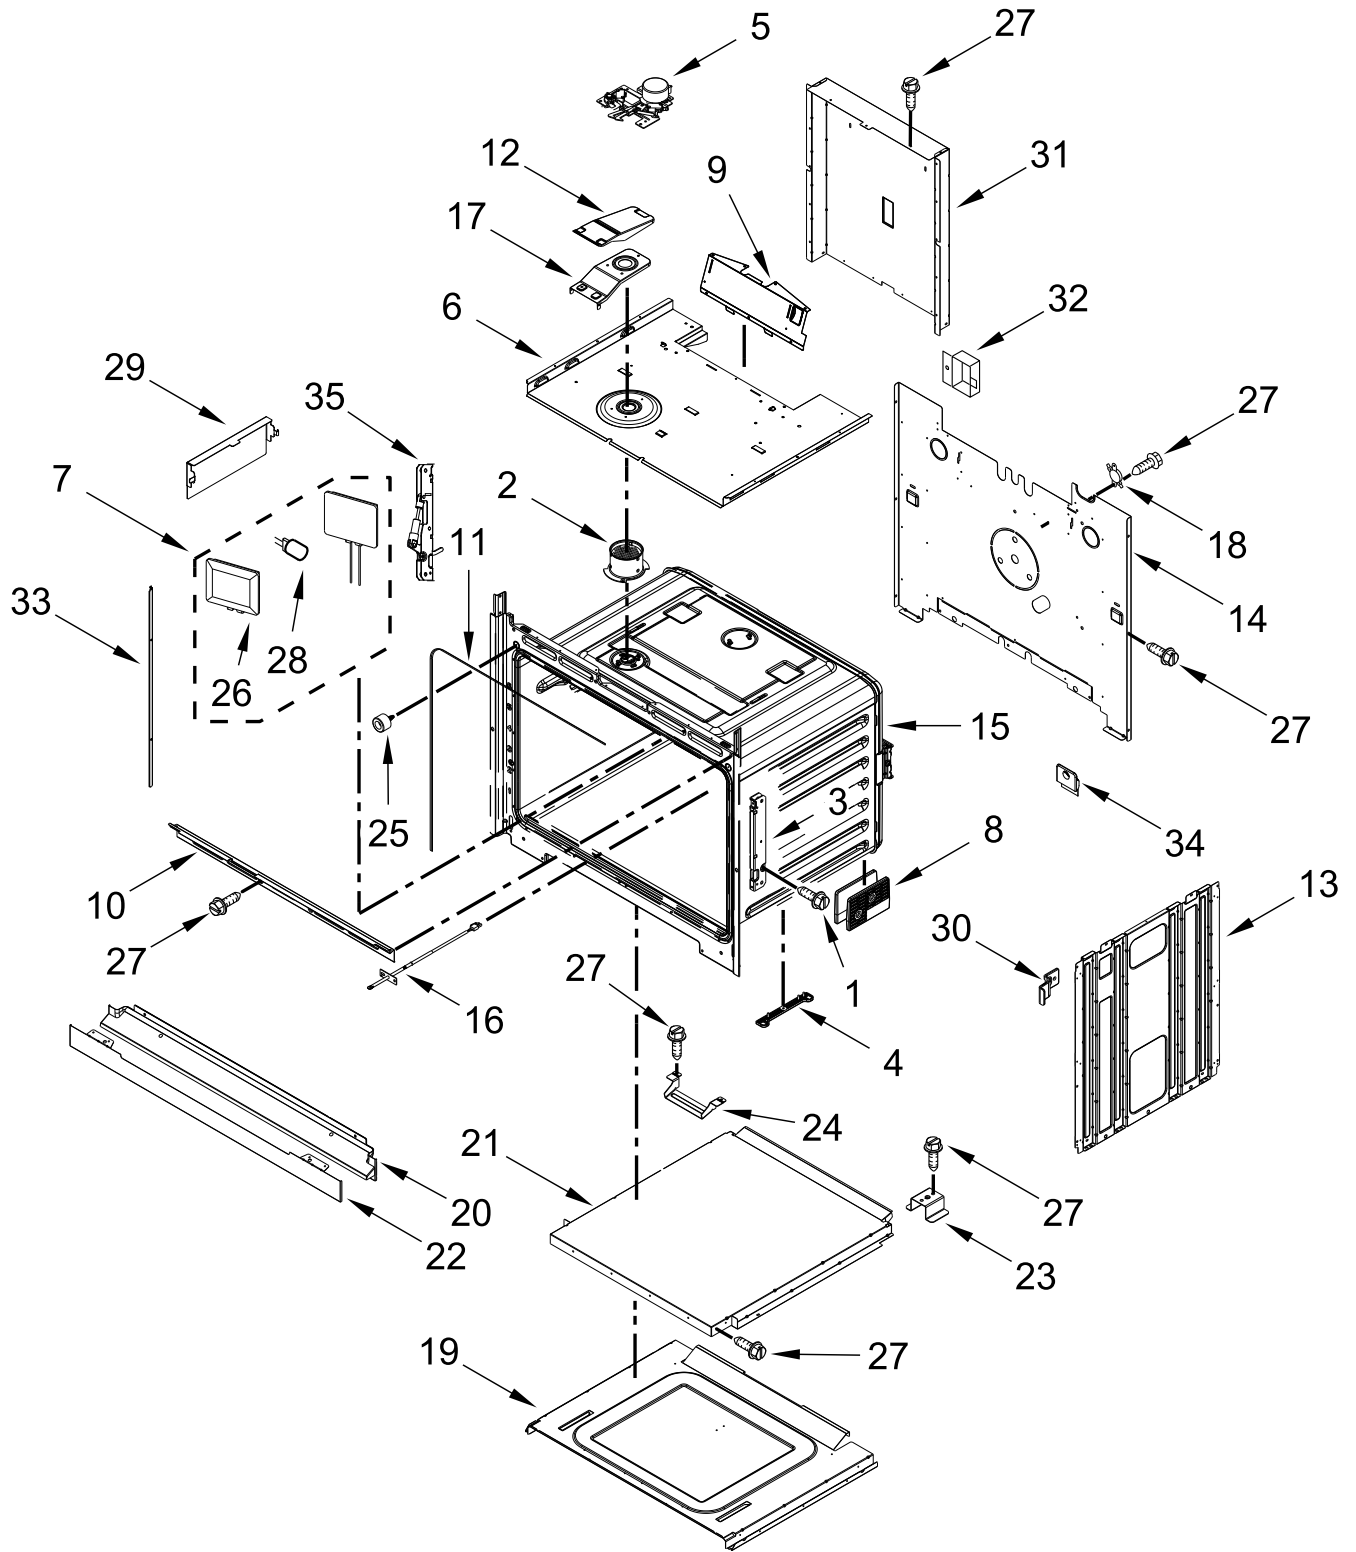

OVEN PARTS

OVEN PARTS

<u>Illus.</u> <u>No.</u>	<u>Part No.</u>	<u>Description</u>	<u>Illus.</u> <u>No.</u>	<u>Part No.</u>	<u>Description</u>	<u>Illus.</u> <u>No.</u>	<u>Part No.</u>	<u>Description</u>
1	W10254050	Screw	18	4449751	Thermostat (TOD)	32	8285593	Cover, Connector
2	W11085298	Tube, Vent	19	W10834867	Base, Chassis	33		Cover, Side Trim
3	W11044775	Receiver, Hinge	20		Assembly, Bottom Vent		W10344481	Black (Left)
4	W10618102	Spacer, Base					W10344480	Black (Right)
5	W10618131	Latch, Motorized		W10921397	Sunset Bronze	34	W10834286	Spacer, Center
6	W10904158	Top, Chassis		W10869571	Stainless	35	W11045086	Receiver, Slow Close Hinge
7	W11198684	Assembly, Oven Light	21	W10283008	Chassis, Bottom Duct			
8	W10618101	Foot, Base	22		Trim, Bottom Vent			FOLLOWING PARTS NOT ILLUSTRATED
9	W10904163	Deflector, Blower		W10921375	Sunset Bronze		W10520715	Insulation, Wrap
10	W10283036	Vent, Top 30"		W10327377	Stainless		W10282944	Insulation, Cavity
11	W10739089	Gasket	23	W10213759	Support, Air Channel		W10464568	Insulation, Control Knob
12	W10616810	Cover, Vent Exhaust	24	W10351308	Spacer, Chassis Bottom Duct			
13	W10663556	Side, Chassis (Left)	25	W10351278	Bumper & Screw			
	W10318190	Side, Chassis (Right)	26	W10472386	Lens, Light			
14	W10904160	Back, Chassis	27	7101P427-60	Screw			
15		Liner, Oven (Not Serviceable)	28	W10472384	Bulb, Light			
16	W10622170	Probe, Sensor	29	W11034940	Shield, Slow Close Hinge			
17	W10616809	Base, Vent Exhaust	30	W10834501	Spacers, Front			
			31	W10318196	Duct, Chassis Back