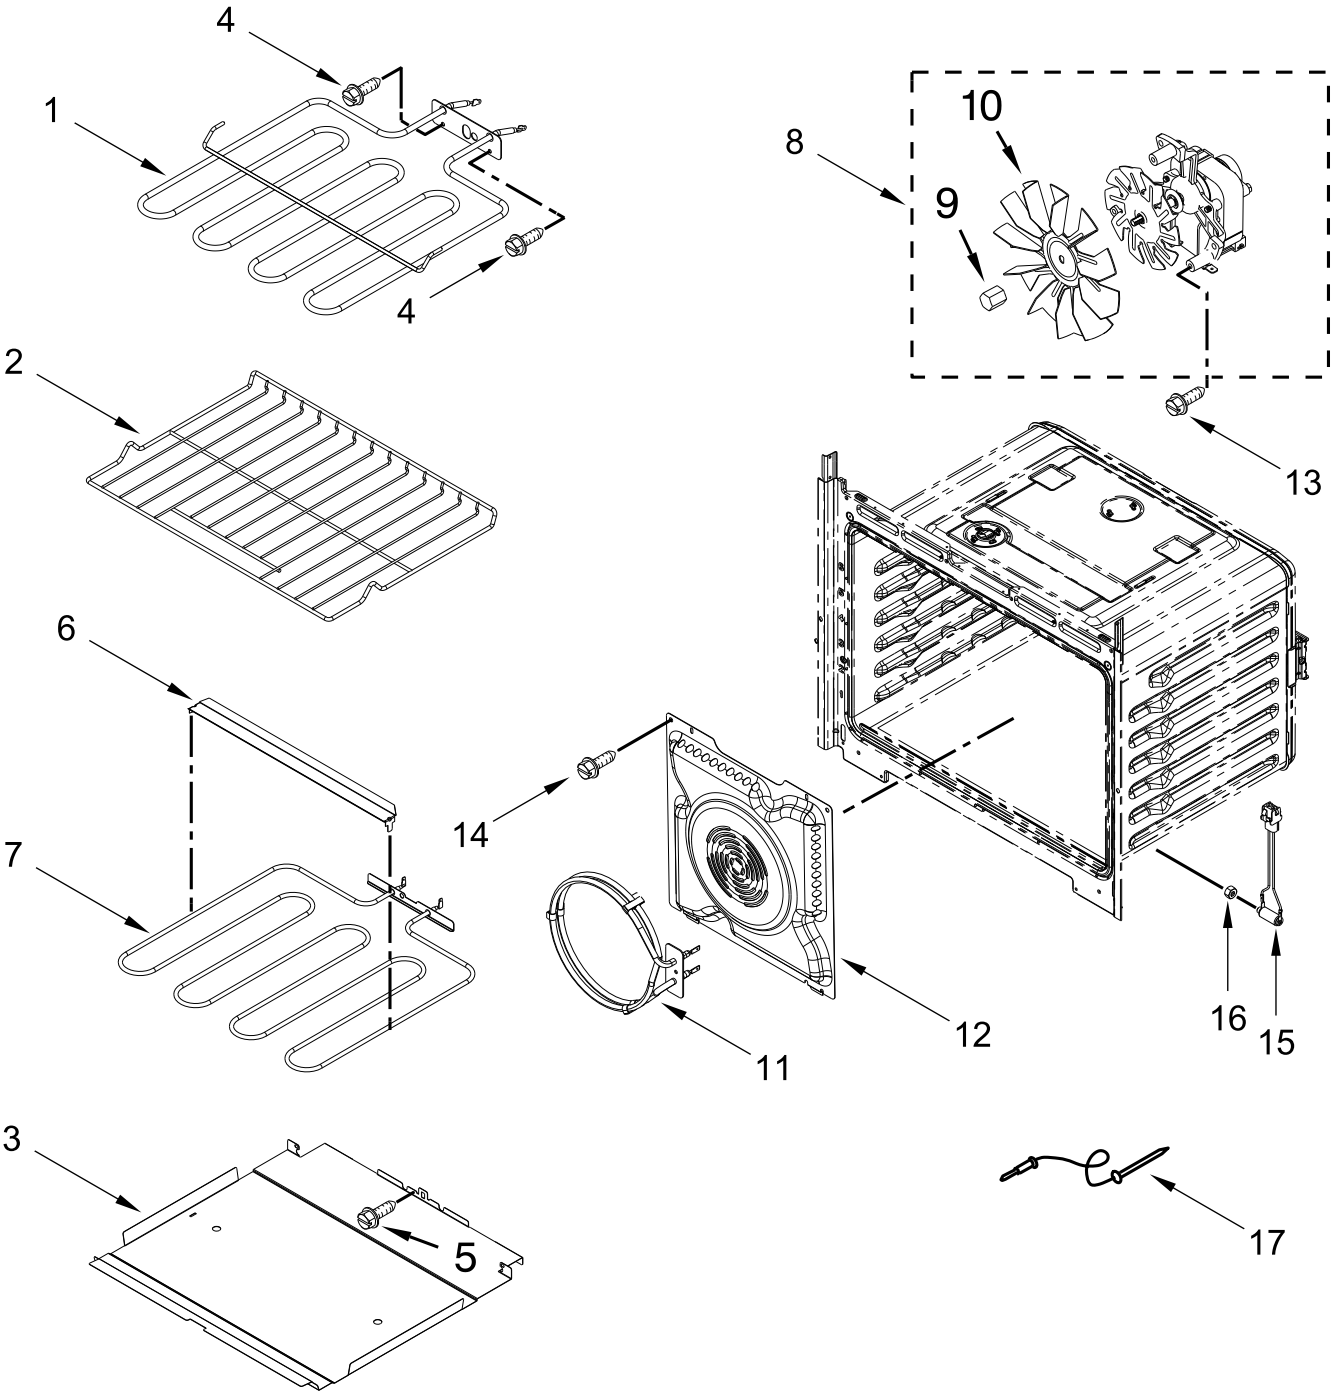

INTERNAL OVEN PARTS

INTERNAL OVEN PARTS

<u>Illus.</u> <u>No.</u>	<u>Part No.</u>	<u>Description</u>	<u>Illus.</u> <u>No.</u>	<u>Part No.</u>	<u>Description</u>	<u>Illus.</u> <u>No.</u>	<u>Part No.</u>	<u>Description</u>
1	W10260252	Element, Broil	8	W10722667	Fan, Convection	16	W11033111	Nut, Locking
2	W11122597	Rack, Oven	9	W10631504	Nut, Acorn (LH)	17	9755542	Probe, Temperature
3	W10318198	Tray, Hidden Bake	10	W10631503	Blade, Fan			
4	7101P434-60	Screw	11	W10260248	Ring, Element			
5	7101P426-60	Screw	12	W10914672	Baffle, Convection			
6	W10282957	Crossbar, Hidden Bake Tray	13	W10720084	Screw			
7	W10546517	Element, Bake	14	W10906658	Screw			
			15	W10696226	Jack, Meat Probe