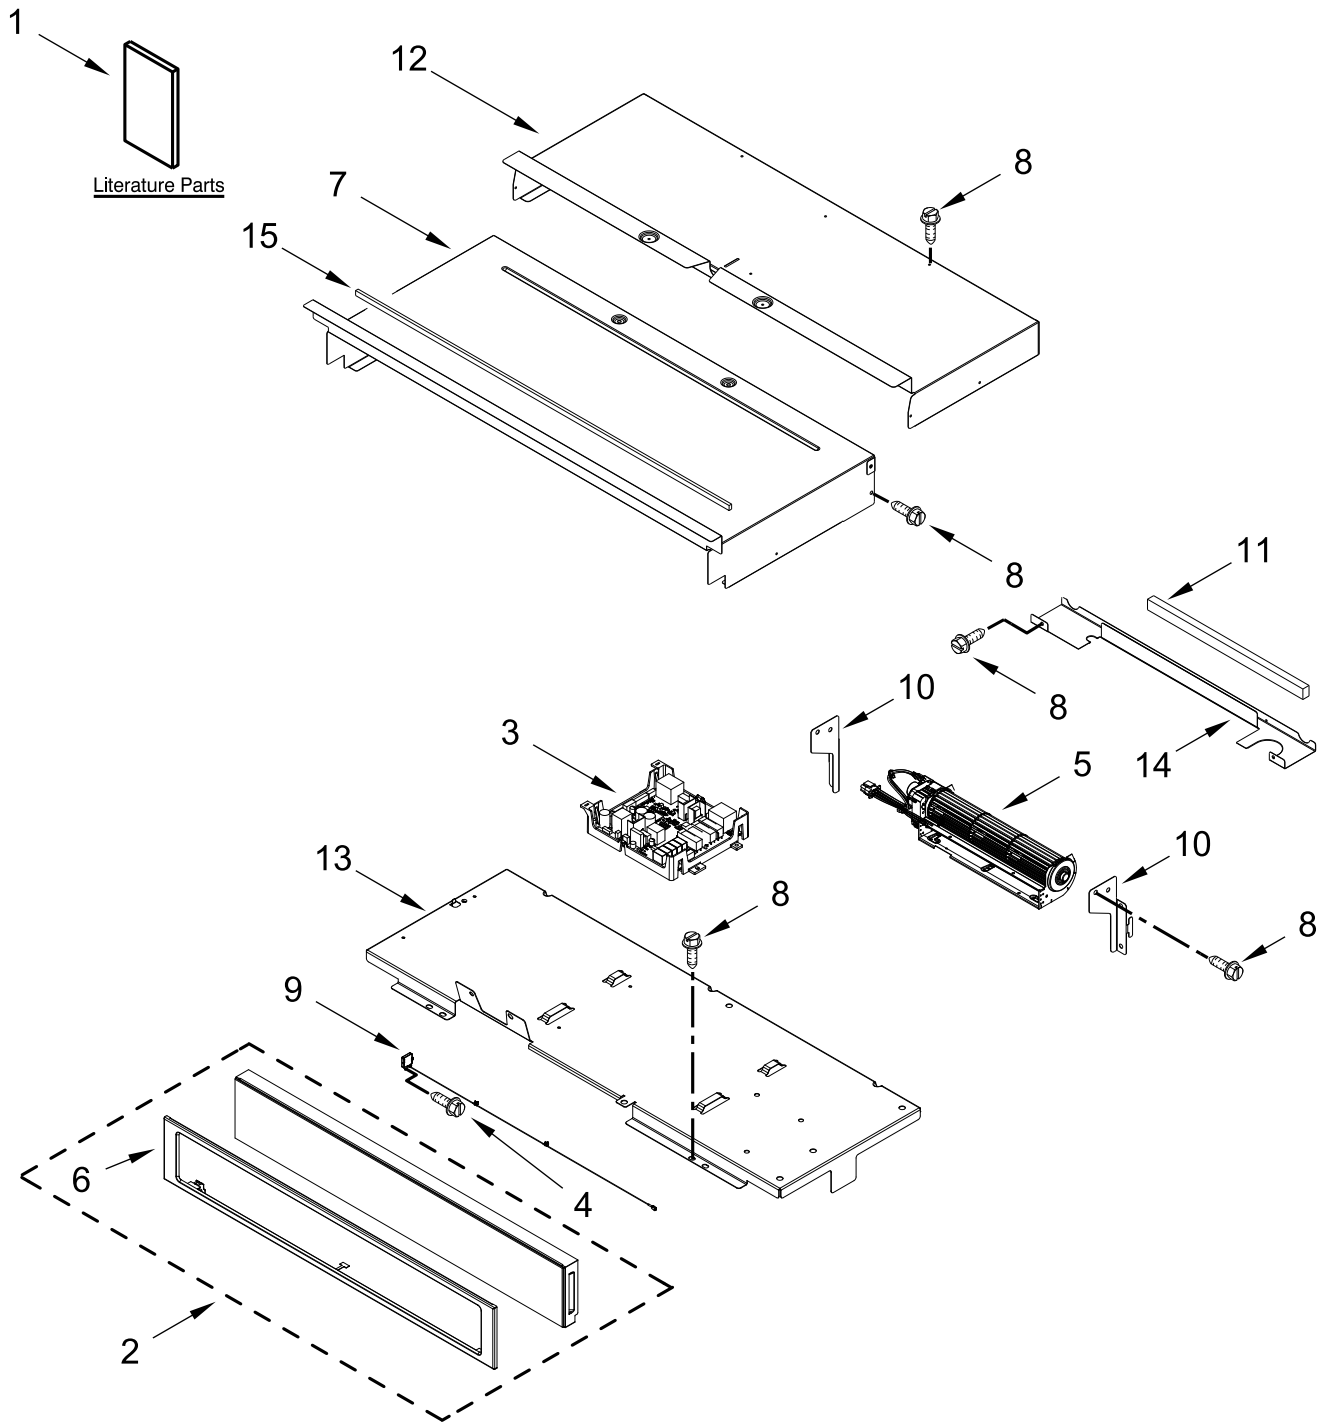

**30" BUILT-IN ELECTRIC SINGLE OVEN WITH CONVECTION
(Fingerprint Resistant)**

MODELS:

WOSA2EC0HN01 (Sunset Bronze)

WOSA2EC0HZ01 (Stainless)

CONTROL PANEL PARTS

CONTROL PANEL PARTS

<u>Illus. No.</u>	<u>Part No.</u>	<u>Description</u>	<u>Illus. No.</u>	<u>Part No.</u>	<u>Description</u>	<u>Illus. No.</u>	<u>Part No.</u>	<u>Description</u>
1		Literature Parts	4	7101P427-60	Screw	14	W10655465	Chassis, Back Divider
	W11129956	Instructions, Installation	5	W11200129	Blower	15	W11162063	Gasket, Rubber
	W11097840	Instructions, Undercounter Installation	6		Skin, Control Panel			FOLLOWING PARTS NOT ILLUSTRATED
	W11220325	Guide, Use & Care		W10892169	Sunset Bronze		W11225374	Harness, Main
	W11097305	Guide, Internet Connectivity		W10893983	Stainless		W11225375	Harness, Signal
	W11108419	Sheet, Tech	7	W10318192	Chassis, Cover Top Front 30"		W11132989	Harness, Door Latch
	W11108424	Diagram, Wiring	8	7101P426-60	Screw		W10562910	Harness, EOL
2		Assembly, Control Panel (Includes Overlay)	9	W11234541	Antenna		W11233570	Harness, Console
	W11105049	Sunset Bronze	10	W10655463	Bracket, Blower (Left)		4448664	Clamp, Conduit
	W11105047	Stainless		W10655462	Bracket, Blower (Right)		W10655464	Bracket, Harness
3	W11040194	Manager, Appliance (With Power Supply)	11	W10728475	Gasket, Rubber		W10487999	Clip, Harness
			12	W10904156	Chassis, Cover Top Back 30"		4450800	Screw, Grounding
			13	W10864102	Tray, Electronic		4454842	Tie, Cable