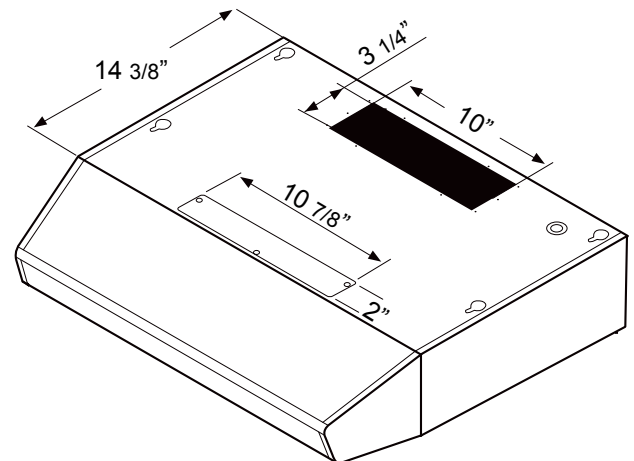

Black

White

Front

Side

Top

MODEL

Black	AK1200BB	AK1236BB
White	AK1200BW	AK1236BW
Black Stainless	AK1200BBS	AK1236BBS
Stainless Steel	AK1200BS	AK1236BS

Size	30" (29-15/16")	36" (35-15/16")
Blower CFM (Min. - Max.)	175 - 400	175 - 400
Sones (Min. - Max.)	1.9 - 4.5	1.9 - 4.5