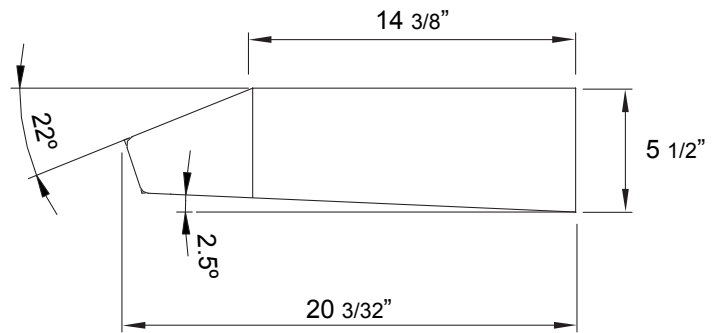

Black

White

Front

Side

Top

MODEL

Black	AK1200BB	AK1236BB
White	AK1200BW	AK1236BW
Black Stainless	AK1200BBS	AK1236BBS
Stainless Steel	AK1200BS	AK1236BS

Size	30" (29-15/16")	36" (35-15/16")
Blower CFM (Min. - Max.)	175 - 400	175 - 400
Sones (Min. - Max.)	1.9 - 4.5	1.9 - 4.5