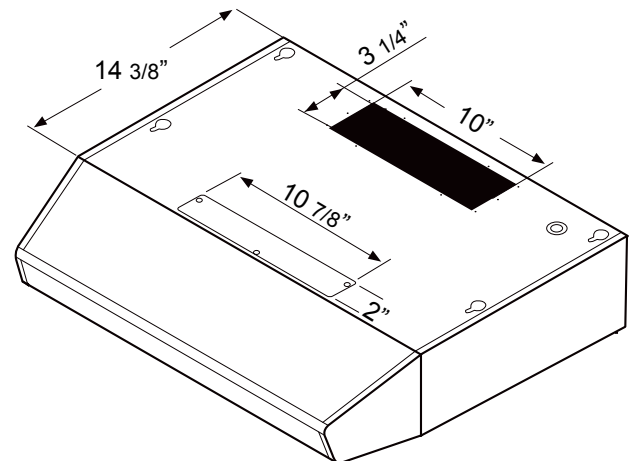

Black

White

Front

Side

Top

MODEL

Black	AK1200BB	AK1236BB
White	AK1200BW	AK1236BW
Black Stainless	AK1200BBS	AK1236BBS
Stainless Steel	AK1200BS	AK1236BS

Size	30" (29-15/16")	36" (35-15/16")
Blower CFM (Min. - Max.)	175 - 400	175 - 400
Sones (Min. - Max.)	1.9 - 4.5	1.9 - 4.5