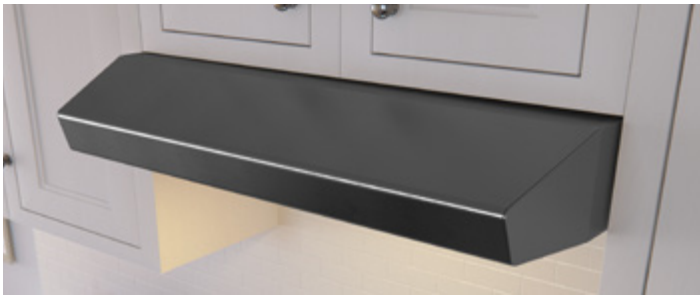

Updated with dual-level BriteStrip™ LED lighting the Breeze II's modern, clean lines provide a perfect complement to any interior. Equipped with 3-speed electronic controls, 400-CFM blower, convenient dishwasher-safe

aluminum filters and an auto delay-off feature that clears the air and powers down after 5 minutes. Available in black, white, stainless steel and black stainless finishes.

Stainless Steel

Black Stainless

FEATURES

Controls	Electronic Touch	Electronic Touch
Speed Levels	3	3
Auto Delay-Off	Yes	Yes
Lighting	BriteStrip™ LED x1	BriteStrip™ LED x1
Dual-Level Lighting	Yes	Yes
Filters	Aluminum Mesh x2	Aluminum Mesh x2
Recirculating Option	Yes	Yes