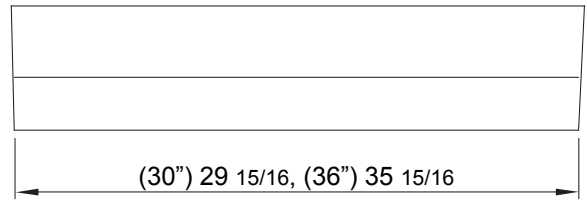

Black

White

Front

Side

Top

MODEL

Black	AK1200BB	AK1236BB
White	AK1200BW	AK1236BW
Black Stainless	AK1200BBS	AK1236BBS
Stainless Steel	AK1200BS	AK1236BS

Size	30" (29-15/16")	36" (35-15/16")
Blower CFM (Min. - Max.)	175 - 400	175 - 400
Sones (Min. - Max.)	1.9 - 4.5	1.9 - 4.5