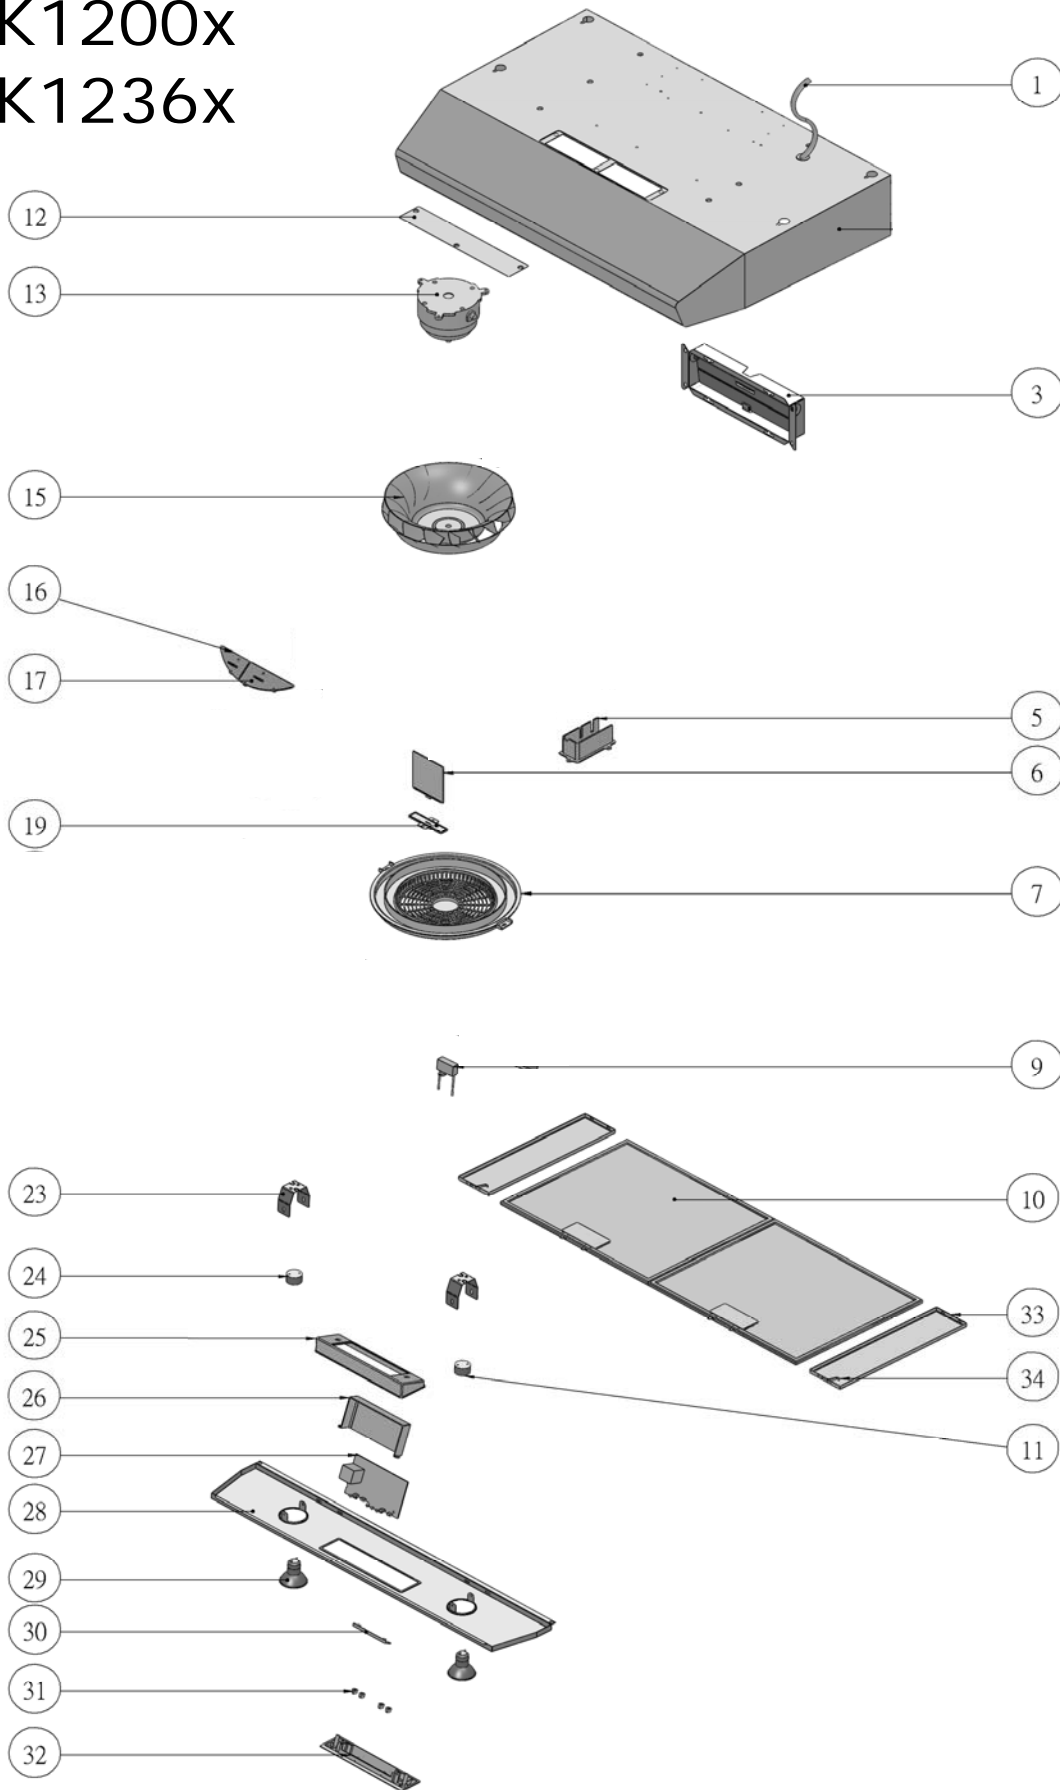

# Breeze II AK1200x AK1236x

**ZEPHYR**

AK12xxB,S,W,Q

**Breeze II**

Ref #	Part #	Description	per Hood
1	11030015	Power Cord	1
3	54050011	Collar, Rectangular, w/Damper	1
5	54200003	Box, Electrical	1
6	50140002	Panel, Air Diverter	1
7	50220010	Safety Grill	1
9	12050010	Capacitor	1
10	50200012	Filter, Metal Mesh	2
11	12100043	Socket, Halogen Bulb, Right (SN > 13)	1
11	12100020	Socket, Incandescent Bulb, Right (SN < = 13)	1
12	50140060	Panel, Top (B)	1
12	50140059	Panel, Top (S)	1
12	50140061	Panel, Top (W)	1
12	50140085	Panel, Top (Q)	1
13	12120027	Motor	1
15	54250017	Blower Wheel	1
16	56090014	Air Diverter, Left	1
17	56090015	Air Diverter, Right	1
19	52110009	Cover Panel, Air Diverter	2
23	54140050	Bracket, Light Socket, Halogen Bulb (SN > 13)	2
23	56200016	Housing, Light, Incandescent (B,S) (SN < = 13)	2
23	56200048	Housing, Light, Incandescent (W) (SN < = 13)	2
24	12100022	Socket, Halogen Bulb, Left (SN > 13)	1
24	12100019	Socket, Incandescent Bulb, Left (SN < = 13)	1
25	56200022	Housing, Switch	1
26	56210012	Cover, Control Board	1
27	11010013	Control Board	1
28	50110022	Panel, Light (AK1200B)	1
28	50110016	Panel, Light (AK1200S)	1
28	50110023	Panel, Light (AK1200W)	1
28	50110084	Panel, Light (AK1200Q)	1
28	50110026	Panel, Light (AK1236B)	1
28	50110018	Panel, Light (AK1236S)	1
28	50110027	Panel, Light (AK1236W)	1
28	50110085	Panel, Light (AK1236Q)	1
29	ZOB-0023	Bulb, Halogen, GU-10, 35W (SN > 13)	2
29	ZOB-0002	Bulb, Incandescent, 40W (SN < = 13)	2
30	52170026	Plate, Switch Button	1
31	50400004	Buttons, Push (B,S)	4