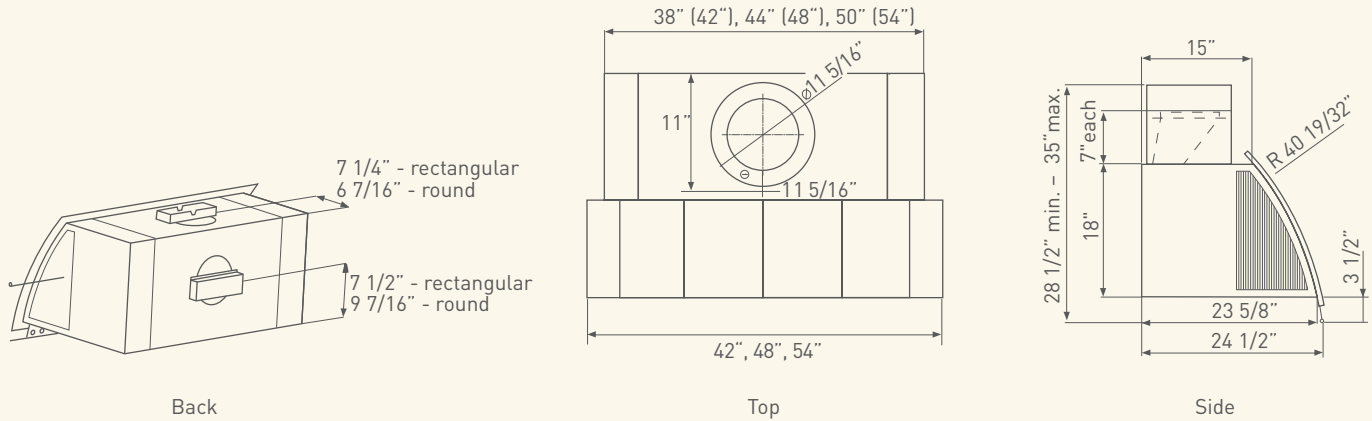

CHENG COLLECTION

PADOVA

WALL

MODEL	CPA-E42ASX	CPA-E48ASX	CPA-E54ASX
SIZE	42"	48"	54"
NET WIDTH	42"	48"	54"
*PERFORMANCE			
Internal Blower - EBI-600B	260 - 600 CFM, 2.3 - 9 Sones	260 - 600 CFM, 2.3 - 9 Sones	260 - 600 CFM, 2.3 - 9 Sones
In-Line Blower - PBN-1000A	500 - 1000 CFM, Sones NA	500 - 1000 CFM, Sones NA	500 - 1000 CFM, Sones NA
External Blower - CBE-1000	500 - 1000 CFM, Sones NA	500 - 1000 CFM, Sones NA	500 - 1000 CFM, Sones NA
BODY COLOR			
Stainless Steel	SS	SS	SS
CANOPY COLOR*			
Stainless Steel (w/insert panels)	CPC-0012	CPC-0018	CPC-0015
Brass (w/insert panels)	CPC-0112 -Discontinued	CPC-0118	CPC-0115
FEATURES			
Controls	Electronic Touch	Electronic Touch	Electronic Touch
Speed Levels	3	3	3
Lighting	Halogen, 50W x 2 Incandescent, 40W x 2	Halogen, 50W x 2 Incandescent, 40W x 2	Halogen, 50W x 2 Incandescent, 40W x 2
Dual-Level Lighting (Halogen)	Yes	Yes	Yes
Filters	Professional Baffle x 2	Professional Baffle x 3	Professional Baffle x 3
Recirculating	No	No	No
Duct Cover Extension	No	No	No
DUCT SPECIFICATIONS			
Vertical - Internal	8"	8"	8"
Vertical - External/In-Line	10" - 8"***	10" - 8"***	10" - 8"***
Horizontal - Internal	3 1/4" x 10"	3 1/4" x 10"	3 1/4" x 10"
Horizontal - External /In-Line	10" - 8"***	10" - 8"***	10" - 8"***
AC INPUT	120V - 60Hz	120V - 60Hz	120V - 60Hz
AC POWER***			
Hood Only	Max. 180W, 1.5 Amps	Max. 180W, 1.5 Amps	Max. 180W, 1.5 Amps
OPTIONAL ACCESSORIES			
Insert Panel Veneer - Copper	CDO-0142	CDO-0148	CDO-0154
Insert Panel Veneer - Stainless	CDO-0242	CDO-0248	CDO-0254