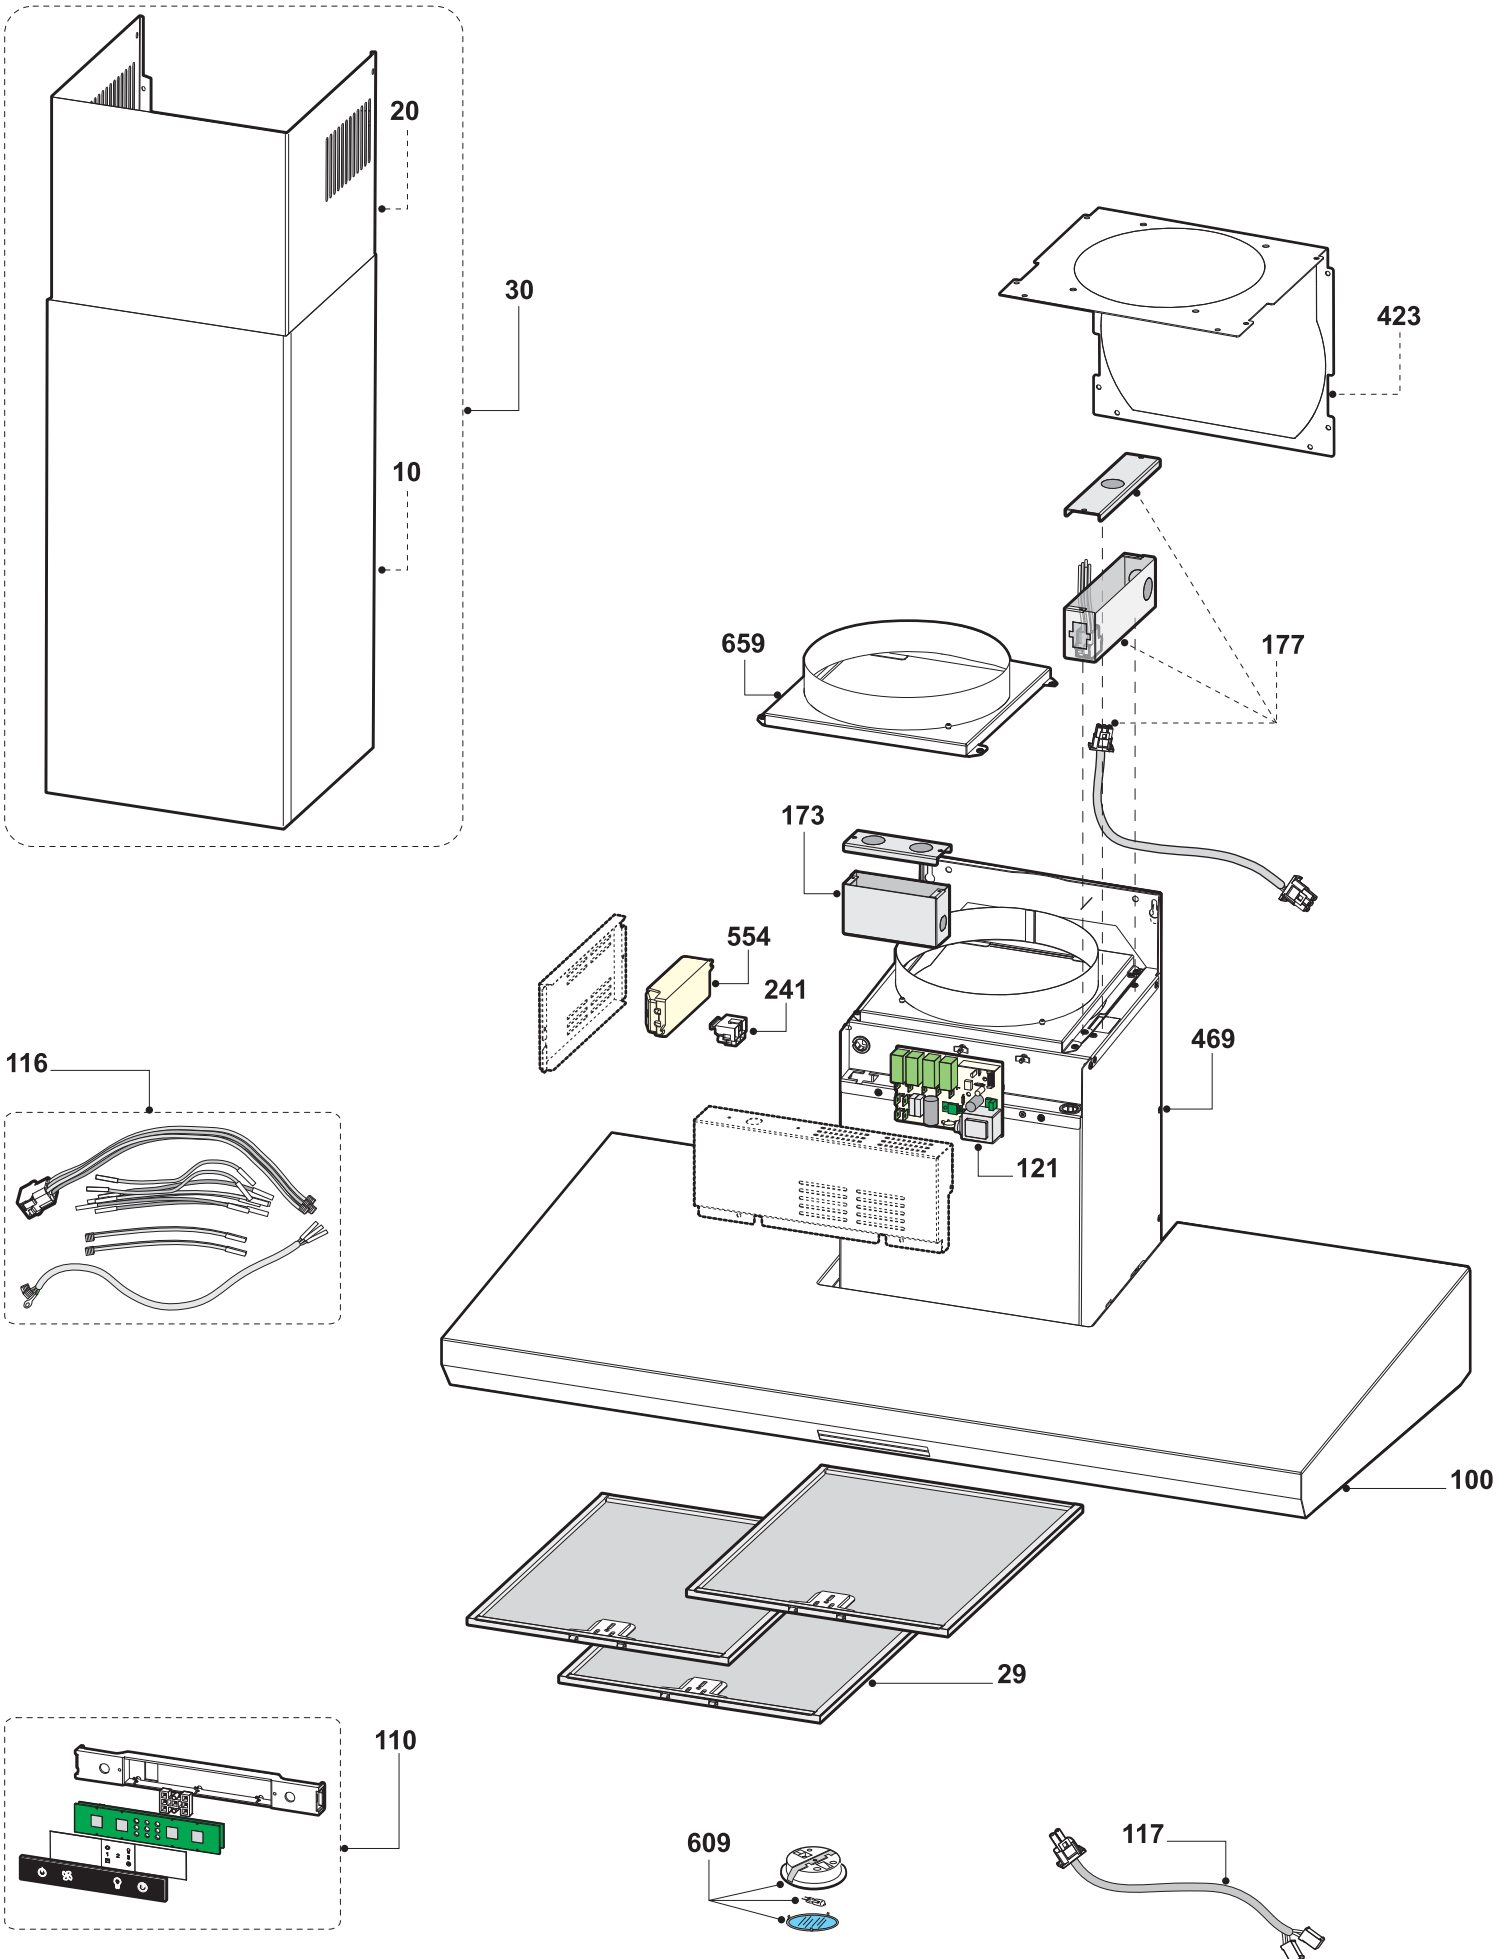

Edge

AED-M90ASX

Ref #	Zephyr #	Description	Per Hood
10	50050068	Duct Cover, Lower	1
20	50050069	Duct Cover, Upper	1
29	50200031	Filter, Metal Mesh	3
30	50050070	Duct Cover, Set	1
110	11000047	Switch Assembly	1
116	11030051	Wiring Internal	1
117	11030049	Wiring, Lights	1
121	11010037	Control Board	1
173	56200063	Box, Electrical	1
177	11030052	Remote Blower Wiring and Box	1
201	50110076	Panel, Light	1
241	12170001	Fuse and Fuse Box	1
321	05000061	Hardware Packet	1
423	54110054	Bracket, Motor	1
554	12110015	Transformer	1
609	Z0B-0013	Halogen Bulb, G4, 20w	2
659	54050068	Motor Flange	1