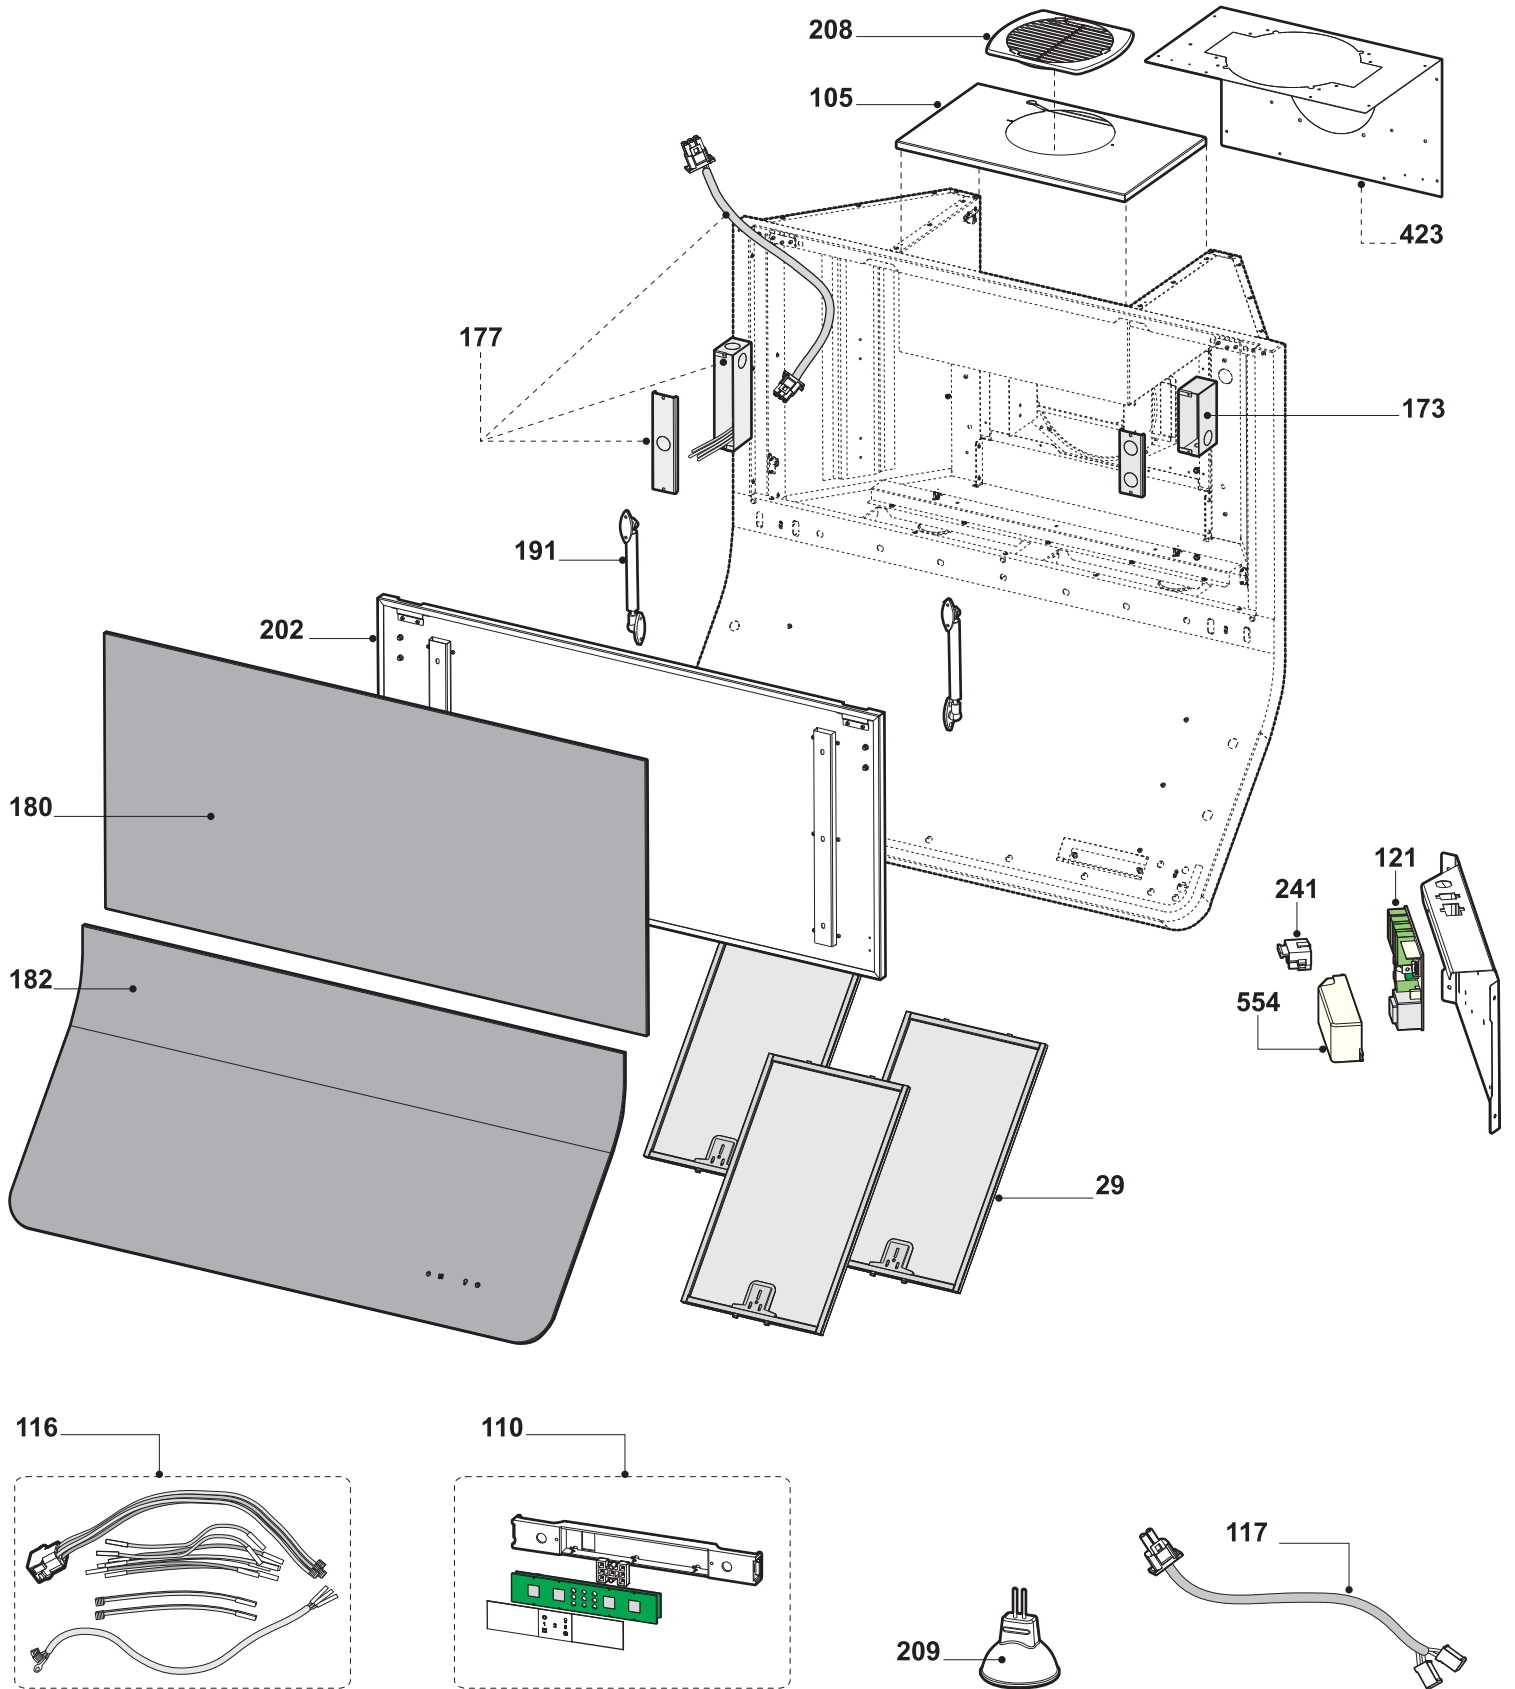

Horizon

Horizon

AHZ-M90ABX, AHZ-M90ARX, AHZ-M90AWX

Ref #	Zephyr #	Description	Per Hood
29	50200032	Filter, Metal Mesh	3
105	54110057	Upper Cap	1
110	11000048	Switch Assembly (White, Black)	1
110	11000049	Switch Assembly (Red)	1
116	11030053	Wiring, Internal	1
117	11030054	Wiring, Lights	1
121	11010037	Control Board	1
173	56200063	Electrical Box	1
177	11030052	Remote Blower Wiring w/Box	1
180	50300053	Glass, Upper (White)	1
180	50300054	Glass, Upper (Red)	1
180	50300055	Glass, Upper (Black)	1
182	50300056	Glass, Lower (White)	1
182	50300057	Glass, Lower (Red)	1
182	50300058	Glass, Lower (Black)	1
191	54140067	Gas Door Piston	1
202	54110056	Support Bracket	1
209	Z0B-0031	Halogen Bulb, GU5, 20w	2
241	12170001	Fuse w/Fuse Box	1
280	52120002	Air Diflector	1
321	05000061	Hardware Packet	1
423	54110055	Bracket, Motor	1
554	12110015	Transformer	1