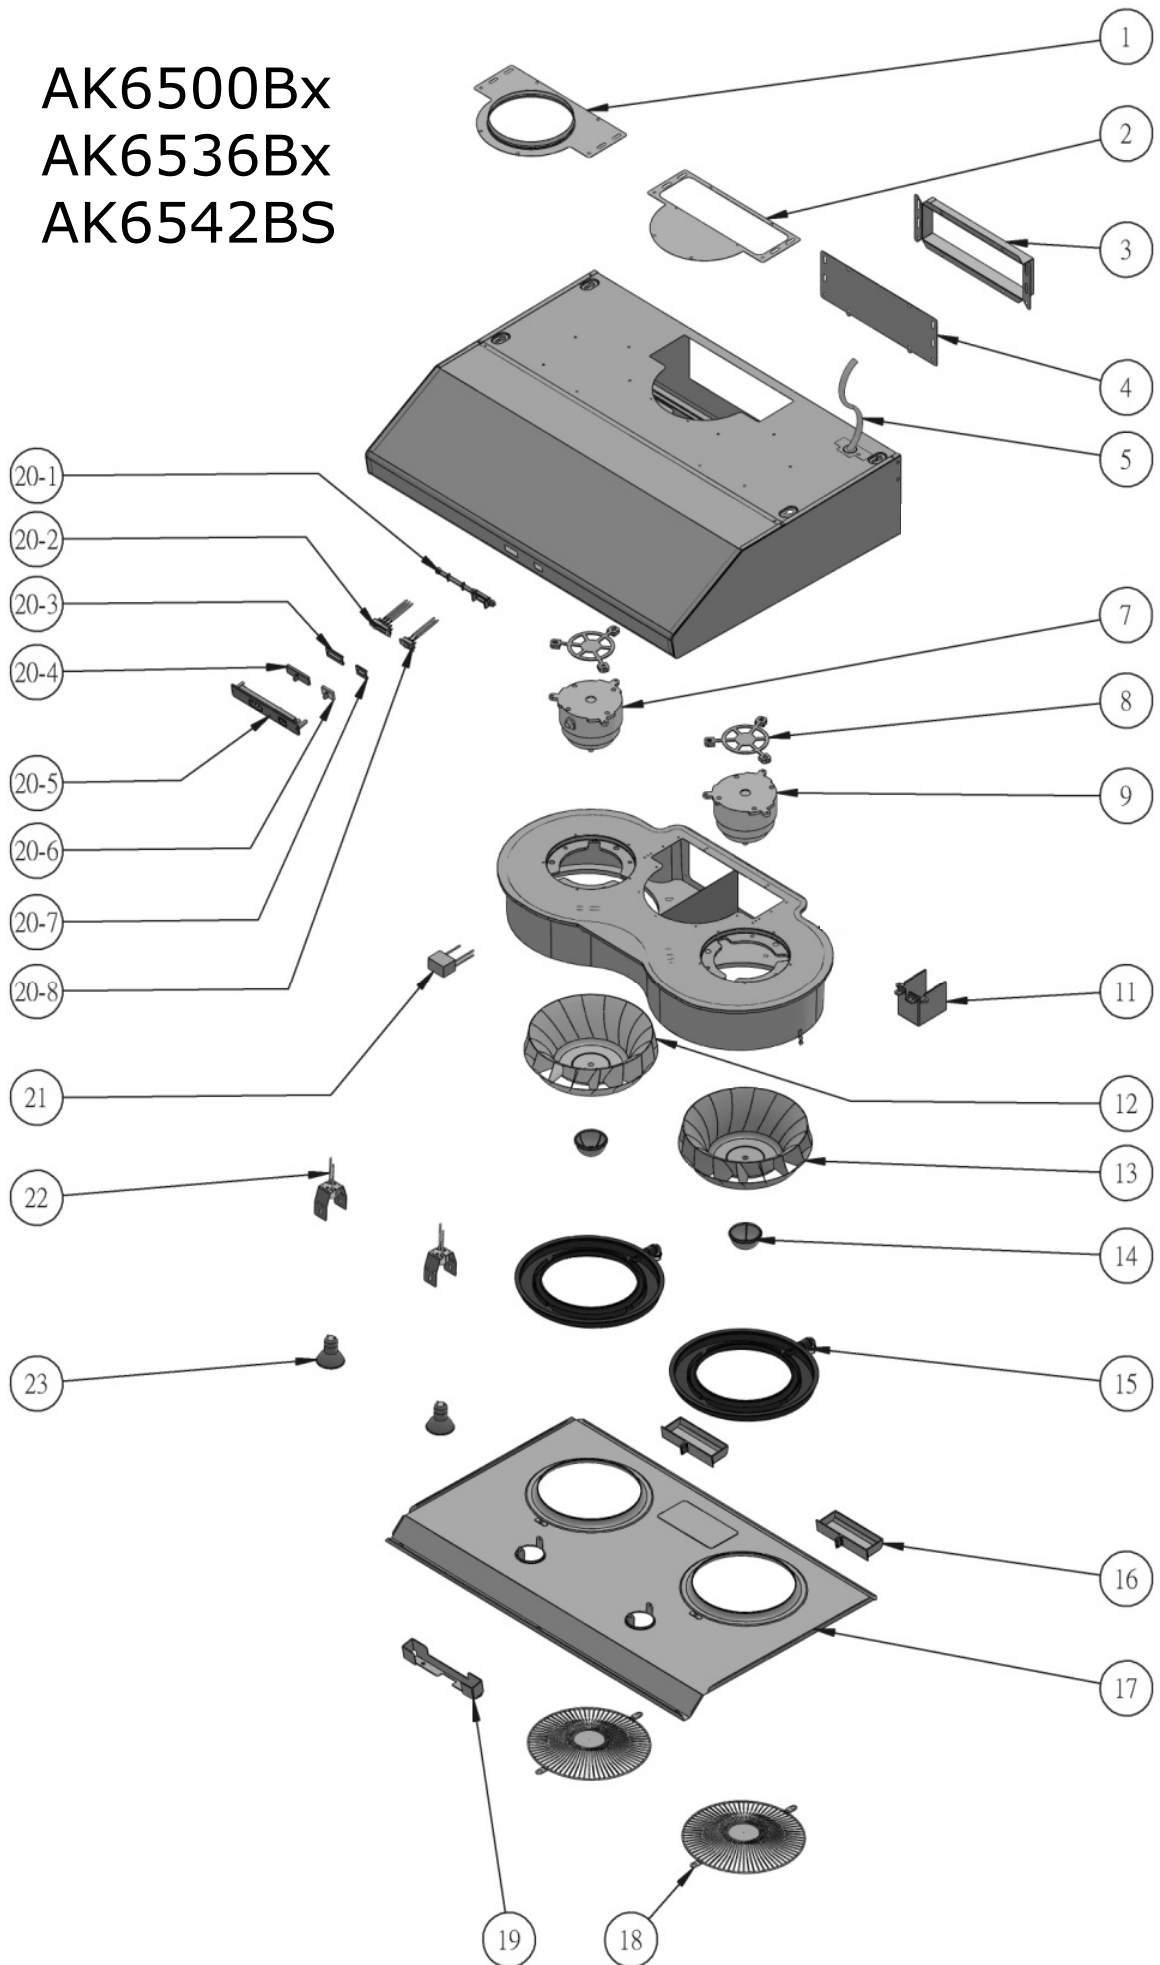

AK6500Bx
AK6536Bx
AK6542BS

AK6500Bx, AK6536Bx, AK6542BS

Ref #	Part #	Description	Qty.
1	54050037	Transition Adaptor, 6" Round	1
2	54050033	Transition Adaptor, 3 1/4" x 10" Rectangular	1
3	54050009	Starting Collar, 3 1/4" x 10" Rectangular	1
4	54050083	Cover Plate, Rectangular	1
5	11030015	Electrical Wires	1
7	12120027	Motor, Left	1
8	54140060	Motor Gasket	2
9	12120028	Motor, Right	1
11	54200011	Electrical Junction Box	1
12	54250013	Blower Wheel, Left	1
13	54250011	Blower Wheel, Right	1
14	56140015	Blower Wheel Cap (AK65xxBB, AK65xxBS, AK65xxBBS)	2
14	56140005	Blower Wheel Cap (AK65xxBW)	2
15	56130026	Residue Pan	2
16	56160007	Residue Cup	2
17	50130137	Bottom Panel (AK6500BS)	1
17	50130138	Bottom Panel (AK6500BB)	1
17	50130150	Bottom Panel (AK6500BBS)	1
17	50130139	Bottom Panel (AK6500BW)	1
17	50130140	Bottom Panel (AK6536BS)	1
17	50130141	Bottom Panel (AK6536BB)	1
17	50130151	Bottom Panel (AK6536BBS)	1
17	50130142	Bottom Panel (AK6536BW)	1
17	50130143	Bottom Panel (AK6542BS)	1
18	50220022	Safety Grille (AK65xxBS)	2
18	50220027	Safety Grille (AK65xxBB, AK65xxBBS)	2
18	50220023	Safety Grille (AK65xxBW)	2
19	54140192	Switch Assembly Bracket	1