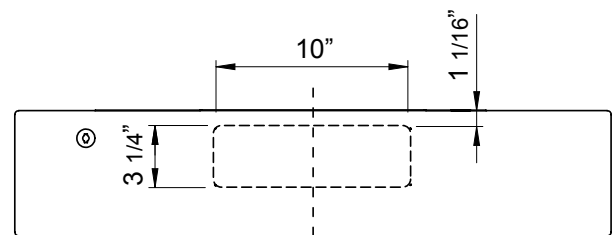

POWER

CYCLONE

UNDER-CABINET

Modern, clean lines provide a perfect complement to any interior, while centrifugal blowers liquefy cooking residue without complex filters to make clean up a snap. Available in black, white and stainless steel finishes.

ZEPHYR

ZEPHYRONLINE.COM

C/L

Back