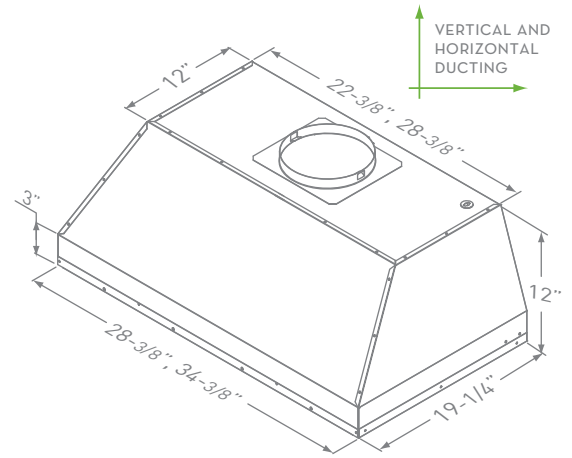

MODEL	SIZE	INTERNAL BLOWER		IN-LINE/EXTERNAL	
		Min.-Max. CFM	Min.-Max. Sones	Min.-Max. CFM	Min.-Max. Sones
AK9228AS (30")	28-3/8"	200 - 600	1.2 - 6	NA	NA
AK9234AS (36")	34-3/8"	200 - 600	1.2 - 6	NA	NA
AK9228AS290 (30")	28-3/8"	180 - 290	1.1 - 2.5	NA	NA
AK9234AS290 (36")	34-3/8"	180 - 290	1.1 - 2.5	NA	NA

RF REMOTE CONTROL

MATCHES CONVENTIONAL
INSTALLATION DIMENSIONS

26" - 36"
MOUNTING HEIGHT

MONSOON I | ONE-PIECE LINER

SIZE (W X D)	
AK9228AS (30")	28-3/8" x 19-1/4"
AK9234AS (36")	34-3/8" x 19-1/4"
PERFORMANCE	
INTERNAL, MIN.-MAX. BLOWER CFM	
AK9228AS / AK9234AS	200 - 600
AK9228AS290 / AK9234AS290	180 - 290
INTERNAL, MIN.-MAX. SONES	
AK9228AS / AK9234AS	1.2 - 6
AK9228AS290 / AK9234AS290	1.1 - 2.5
COLOR	
STAINLESS STEEL	SS
FEATURES	
CONTROLS	ELECTRONIC TOUCH
SPEED LEVELS	6
AUTO DELAY-OFF	YES
CLEAN AIR MODE	YES
LIGHTING	HALOGEN, 35W x2
DUAL LEVEL LIGHTING	YES
FILTERS	SS PRO-BAFFLE
REMOVABLE GREASE TRAY	YES
RF REMOTE CONTROL	YES
RECIRCULATING OPTION	NO
DUCT SPECIFICATIONS	
INTERNAL BLOWER - VERTICAL	8" ROUND
INTERNAL BLOWER - HORIZONTAL	3-1/4" x 10" RECTANGULAR, 8" ROUND
AC INPUT	
	120V
AC POWER	
AK9228AS / AK9234AS	MAX. 480W AT 3.9A
AK9228AS290 / AK9234AS290	MAX. 152W AT 1.3A
MOUNTING HEIGHT*	
	26" - 36"
WARRANTY	
	3 YEARS PARTS, 1 YEAR LABOR

FRONT

TOP

BACK

*MOUNTING HEIGHT REFERS TO DISTANCE BETWEEN TOP OF A 36" TALL COOKING SURFACE AND BOTTOM OF CUSTOM HOOD.

RF REMOTE CONTROL