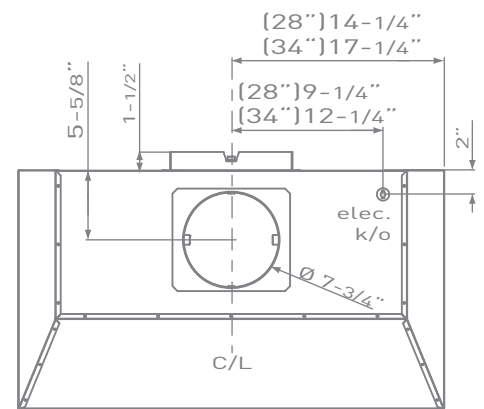

MODEL	SIZE	INTERNAL BLOWER		IN-LINE/EXTERNAL	
		Min.-Max. CFM	Min.-Max. Sones	Min.-Max. CFM	Min.-Max. Sones
AK9228AS (30")	28-3/8"	200 - 600	1.2 - 6	NA	NA
AK9234AS (36")	34-3/8"	200 - 600	1.2 - 6	NA	NA
AK9228AS290 (30")	28-3/8"	180 - 290	1.1 - 2.5	NA	NA
AK9234AS290 (36")	34-3/8"	180 - 290	1.1 - 2.5	NA	NA

RF REMOTE CONTROL

MATCHES CONVENTIONAL
INSTALLATION DIMENSIONS

26" - 36"
MOUNTING HEIGHT

MONSOON I | ONE-PIECE LINER

SIZE (W X D)	
AK9228AS (30")	28-3/8" x 19-1/4"
AK9234AS (36")	34-3/8" x 19-1/4"
PERFORMANCE	
INTERNAL, MIN.-MAX. BLOWER CFM	
AK9228AS / AK9234AS	200 - 600
AK9228AS290 / AK9234AS290	180 - 290
INTERNAL, MIN.-MAX. SONES	
AK9228AS / AK9234AS	1.2 - 6
AK9228AS290 / AK9234AS290	1.1 - 2.5
COLOR	
STAINLESS STEEL	SS
FEATURES	
CONTROLS	ELECTRONIC TOUCH
SPEED LEVELS	6
AUTO DELAY-OFF	YES
CLEAN AIR MODE	YES
LIGHTING	HALOGEN, 35W x2
DUAL LEVEL LIGHTING	YES
FILTERS	SS PRO-BAFFLE
REMOVABLE GREASE TRAY	YES
RF REMOTE CONTROL	YES
RECIRCULATING OPTION	NO
DUCT SPECIFICATIONS	
INTERNAL BLOWER - VERTICAL	8" ROUND
INTERNAL BLOWER - HORIZONTAL	3-1/4" x 10" RECTANGULAR, 8" ROUND
AC INPUT	
	120V
AC POWER	
AK9228AS / AK9234AS	MAX. 480W AT 3.9A
AK9228AS290 / AK9234AS290	MAX. 152W AT 1.3A
MOUNTING HEIGHT*	
	26" - 36"
WARRANTY	
	3 YEARS PARTS, 1 YEAR LABOR

FRONT

TOP

BACK

*MOUNTING HEIGHT REFERS TO DISTANCE BETWEEN TOP OF A 36" TALL COOKING SURFACE AND BOTTOM OF CUSTOM HOOD.

RF REMOTE CONTROL