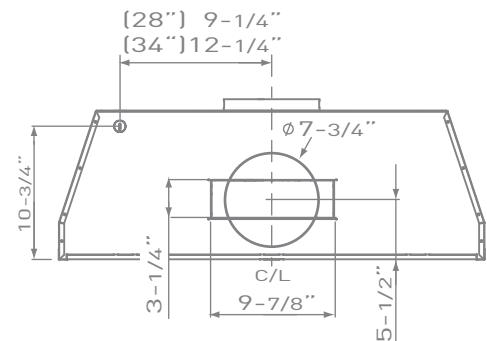

MODEL	SIZE	INTERNAL BLOWER		IN-LINE/EXTERNAL	
		Min.-Max. CFM	Min.-Max. Sones	Min.-Max. CFM	Min.-Max. Sones
AK9228AS (30")	28-3/8"	200 - 600	1.2 - 6	NA	NA
AK9234AS (36")	34-3/8"	200 - 600	1.2 - 6	NA	NA
AK9228AS290 (30")	28-3/8"	180 - 290	1.1 - 2.5	NA	NA
AK9234AS290 (36")	34-3/8"	180 - 290	1.1 - 2.5	NA	NA

RF REMOTE CONTROL

MATCHES CONVENTIONAL
INSTALLATION DIMENSIONS

26" - 36"
MOUNTING HEIGHT

MONSOON I | ONE-PIECE LINER

SIZE (W X D)	
AK9228AS (30")	28-3/8" x 19-1/4"
AK9234AS (36")	34-3/8" x 19-1/4"
PERFORMANCE	
INTERNAL, MIN.-MAX. BLOWER CFM	
AK9228AS / AK9234AS	200 - 600
AK9228AS290 / AK9234AS290	180 - 290
INTERNAL, MIN.-MAX. SONES	
AK9228AS / AK9234AS	1.2 - 6
AK9228AS290 / AK9234AS290	1.1 - 2.5
COLOR	
STAINLESS STEEL	SS
FEATURES	
CONTROLS	ELECTRONIC TOUCH
SPEED LEVELS	6
AUTO DELAY-OFF	YES
CLEAN AIR MODE	YES
LIGHTING	HALOGEN, 35W x2
DUAL LEVEL LIGHTING	YES
FILTERS	SS PRO-BAFFLE
REMOVABLE GREASE TRAY	YES
RF REMOTE CONTROL	YES
RECIRCULATING OPTION	NO
DUCT SPECIFICATIONS	
INTERNAL BLOWER - VERTICAL	8" ROUND
INTERNAL BLOWER - HORIZONTAL	3-1/4" x 10" RECTANGULAR, 8" ROUND
AC INPUT	
	120V
AC POWER	
AK9228AS / AK9234AS	MAX. 480W AT 3.9A
AK9228AS290 / AK9234AS290	MAX. 152W AT 1.3A
MOUNTING HEIGHT*	
	26" - 36"
WARRANTY	
	3 YEARS PARTS, 1 YEAR LABOR

FRONT

TOP

BACK

*MOUNTING HEIGHT REFERS TO DISTANCE BETWEEN TOP OF A 36" TALL COOKING SURFACE AND BOTTOM OF CUSTOM HOOD.

RF REMOTE CONTROL