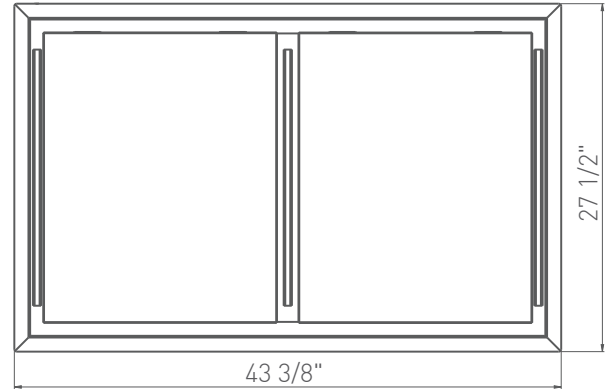

MOUNTING HEIGHT RANGE† 48" - 72"

WARRANTY 1 year parts, 1 year labor

HOOD HEIGHT CALCULATOR

CEILING HEIGHT	7'	7.5'	8'	8.5'	9'
MOUNTING HEIGHT†	48"	56"	60"	66"	72"

*Blower sold separately.

**CleanAir turns your hood on once every four hours for 10 minutes on speed one.

***AC power listed above is for hood with lights only. For blower specifications please refer to the blower spec sheet.

†Mounting height refers to distance between top of a 36" tall cooking surface and bottom of hood.