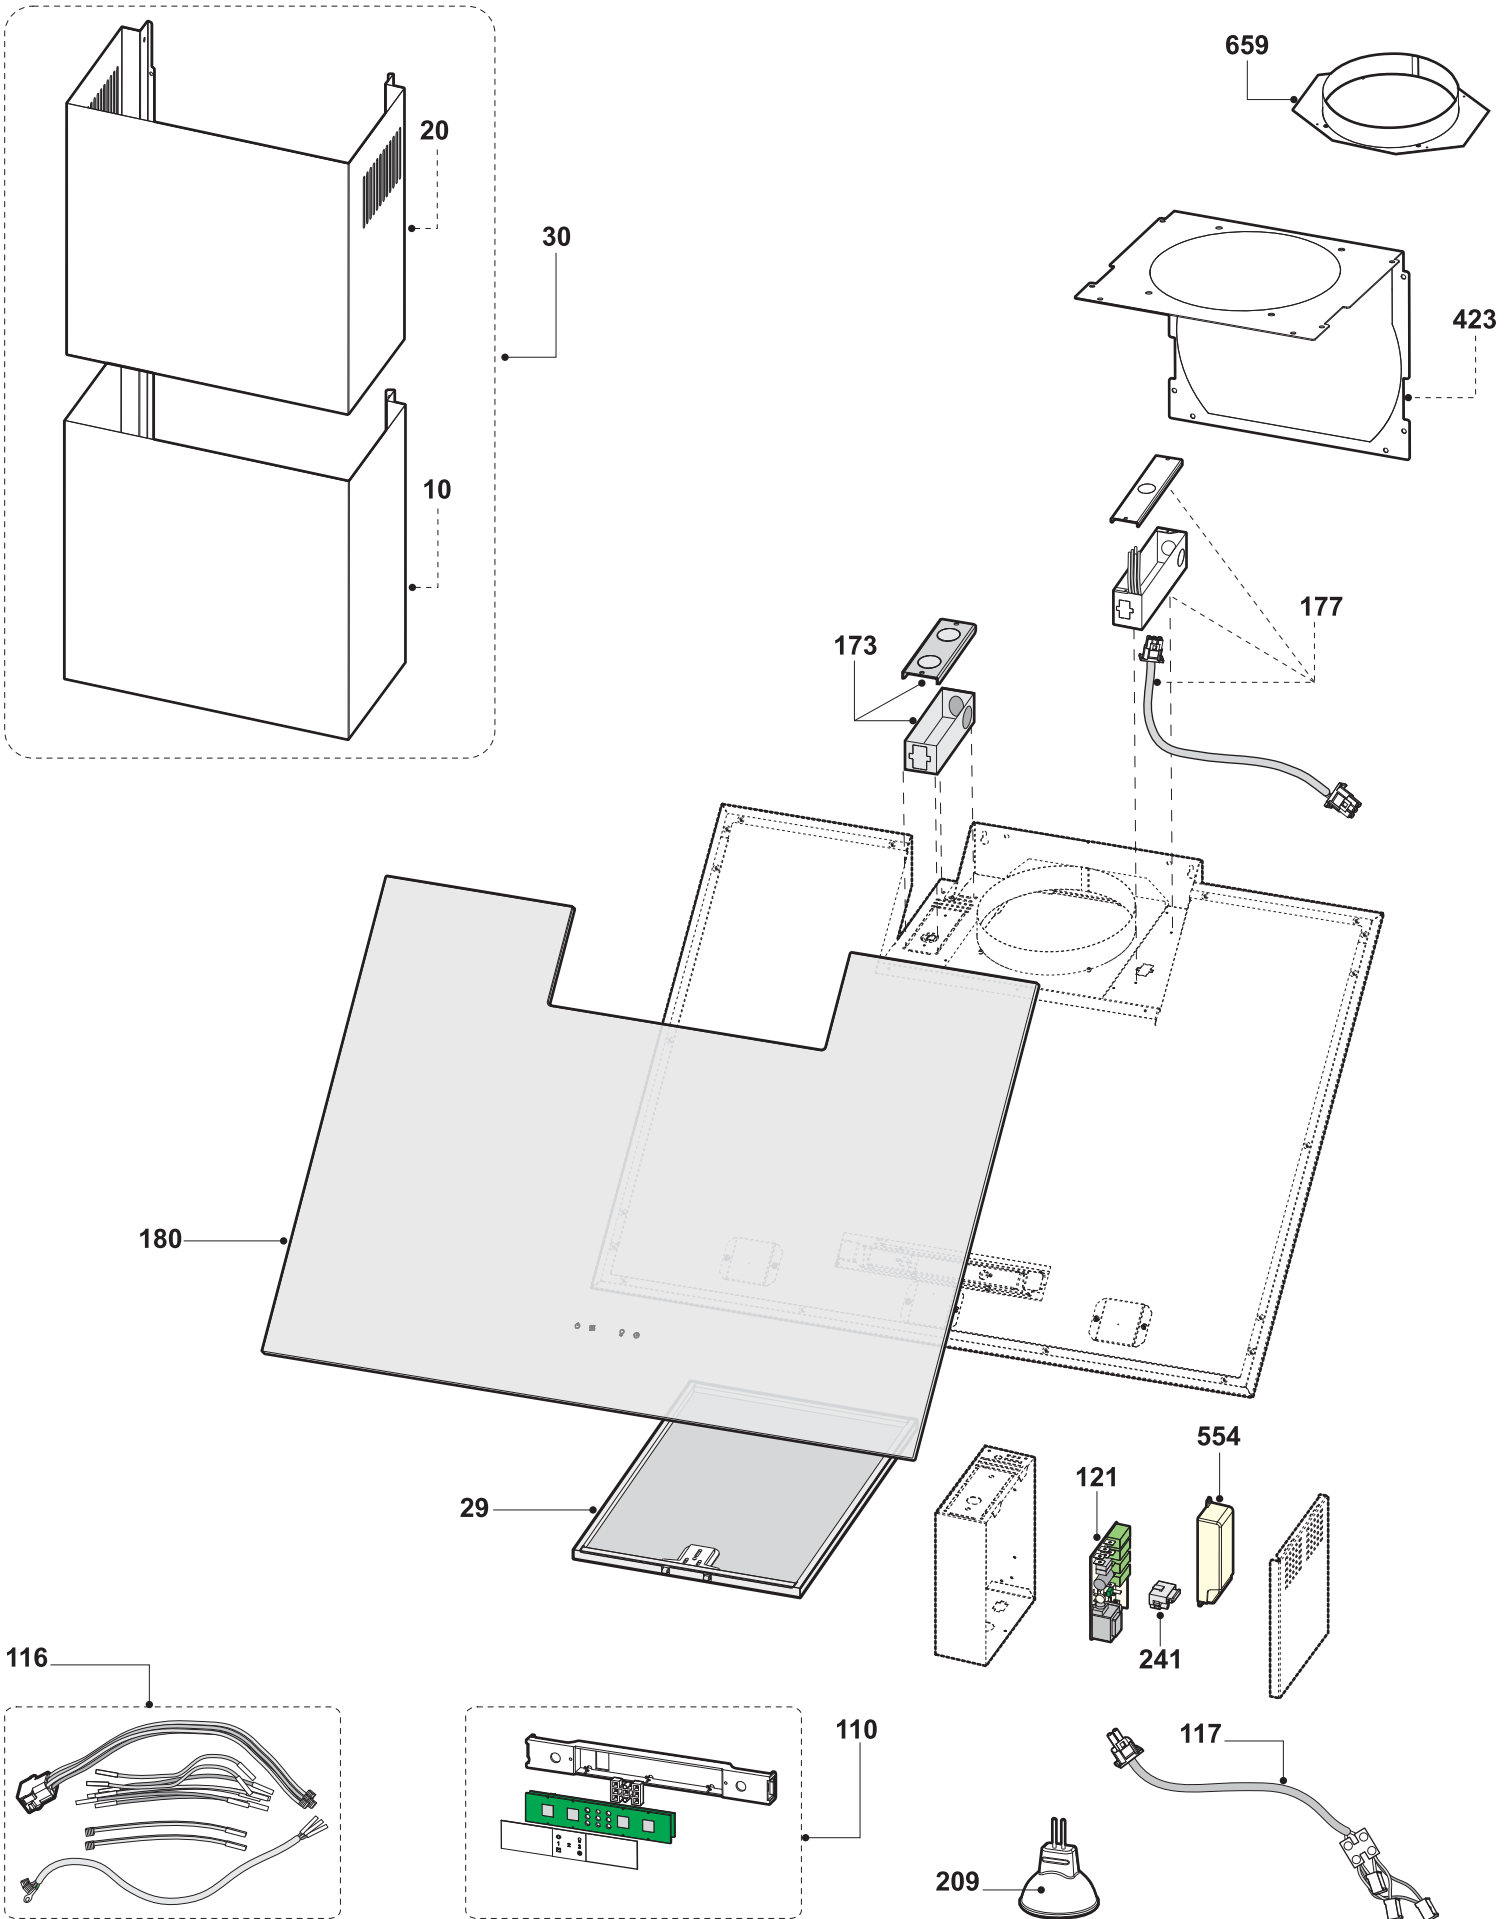

Plane

Plane

APN-M90ABX, APN-M90AWX

Ref #	Zephyr #	Description	Per Hood
10	50050071	Duct Cover, Lower	1
20	50050072	Duct Cover, Upper	1
29	50200033	Filter, Metal Mesh	1
30	50050073	Duct Cover, Set	1
110	11000048	Switch Assembly	1
116	11030055	Wiring, Internal	1
117	11030056	Wiring, Lights	1
121	11010037	Control Board	1
173	56200063	Electrical Box	1
177	11030052	Wiring, Remote Blower w/Box	1
180	50300059	Glass Canopy (White)	1
180	50300060	Glass Canopy (Black)	1
209	Z0B-0030	Halogen Bulb, GU4, 20w	2
241	12170001	Fuse and Fuse Box	1
321	05000061	Hardware Packet	1
423	54110054	Bracket, Motor	1
554	12110015	Transformer	1
659	54050068	Flange, Motor	1