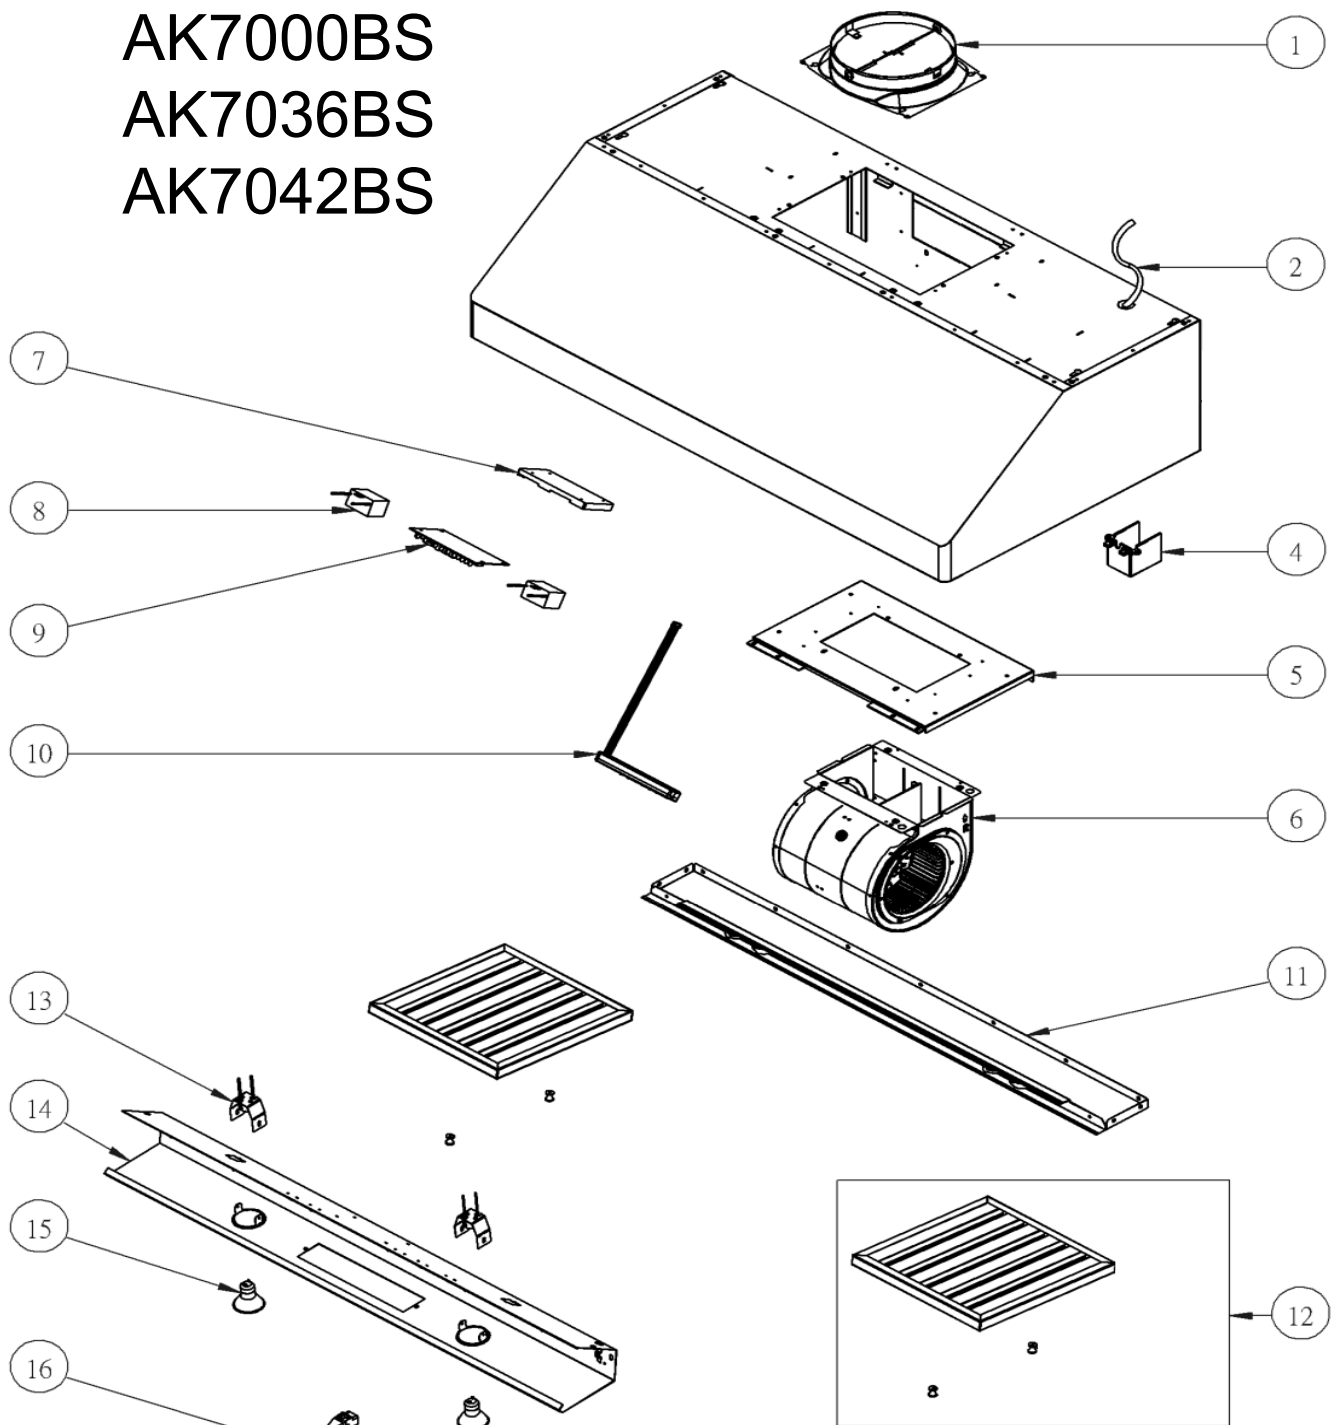

# Tempest I

AK7000BS, AK7036BS, AK7042BS

Ref #	Part #	Description	Qty.
1	54050078	Collar, 8" Round w/Damper	1
2	11030016	Wires, Electrical	1
4	54200011	Box, Electrical	1
5	54190041	Plate, Single Blower	1
6	12120070	Blower	1
7	56200009	Plate, Control Board	1
8	12050028	Capacitor	2
9	11010064	Control Board	1
10	11000086	Switch Assembly	1
11	50120075	Panel, Rear (AK7000BS)	1
11	50120076	Panel, Rear (AK7036BS)	1
11	50120077	Panel, Rear (AK7042BS)	1
12	50210020	Filter, Baffle (36" & 42" x 3)	2
13	50500145	Light Socket Assembly	2
14	50110139	Panel, Light (AK7000BS)	1
14	50110140	Panel, Light (AK7036BS)	1
14	50110141	Panel, Light (AK7042BS)	1
15	Z0B-0023	Bulb, Halogen, GU-10, 35W	2
16	11030079	Blower Extension Cable	1
17	05000097	Hardware Packet	1
17-1	01650001	Screw, 3/16 x 3/8	4
17-2	01060004	Screw, M3 x 8mm	4
17-3	01090003	Screw, M6 x 2"	4
17-4	01090001	Screw, M6 x 1"	4
17-5	01090002	Screw, M6 x 1 1/2"	4
17-6	02170001	Washer	4
17-7	15000002	Wire Cap	3
17-8	15000004	Suction Cup	1