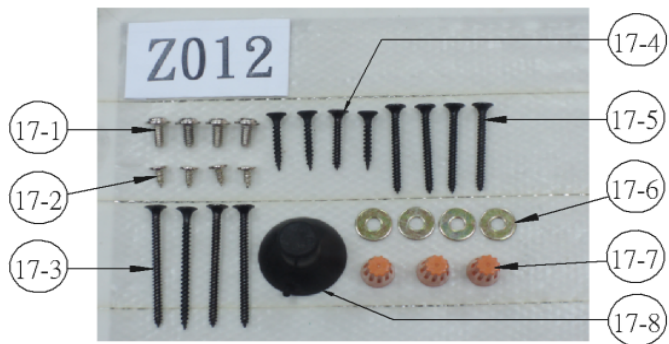

# Tempest I

AK7000BS, AK7036BS, AK7042BS

Ref #	Part #	Description	Qty.
1	54050078	Collar, 8" Round w/Damper	1
2	11030016	Wires, Electrical	1
4	54200011	Box, Electrical	1
5	54190041	Plate, Single Blower	1
6	12120070	Blower	1
7	56200009	Plate, Control Board	1
8	12050028	Capacitor	2
9	11010064	Control Board	1
10	11000086	Switch Assembly	1
11	50120075	Panel, Rear (AK7000BS)	1
11	50120076	Panel, Rear (AK7036BS)	1
11	50120077	Panel, Rear (AK7042BS)	1
12	50210020	Filter, Baffle (36" & 42" x 3)	2
13	50500145	Light Socket Assembly	2
14	50110139	Panel, Light (AK7000BS)	1
14	50110140	Panel, Light (AK7036BS)	1
14	50110141	Panel, Light (AK7042BS)	1
15	Z0B-0023	Bulb, Halogen, GU-10, 35W	2
16	11030079	Blower Extension Cable	1
17	05000097	Hardware Packet	1
17-1	01650001	Screw, 3/16 x 3/8	4
17-2	01060004	Screw, M3 x 8mm	4
17-3	01090003	Screw, M6 x 2"	4
17-4	01090001	Screw, M6 x 1"	4
17-5	01090002	Screw, M6 x 1 1/2"	4
17-6	02170001	Washer	4
17-7	15000002	Wire Cap	3
17-8	15000004	Suction Cup	1