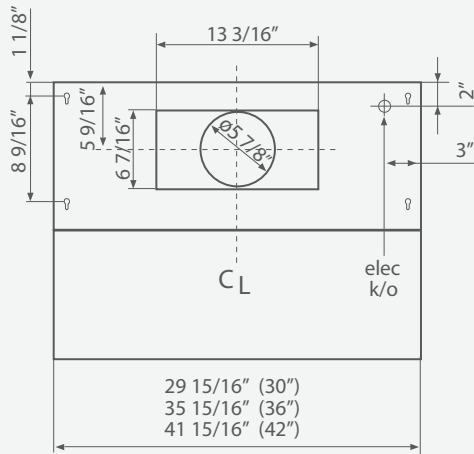

ESSENTIALS

top