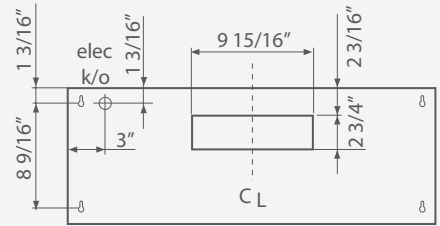

back

TEMPEST I

UNDER CABINET

MODEL	AK7000AS	AK7036AS	AK7042AS
SIZE	30"	36"	42"
NET WIDTH	30"	36"	42"
PERFORMANCE			
*Internal Blower - Single/Dual	600 CFM/1100 CFM	600 CFM/1100 CFM	600 CFM/1100 CFM
Sones - Single/Dual	6/8	6/8	6/8
COLOR			
Stainless Steel	SS	SS	SS
FEATURES			
Controls	Electronic Touch	Electronic Touch	Electronic Touch
Speed Levels	3	3	3
Auto Delay-Off	Yes	Yes	Yes
Dual-Level Lighting	Halogen, 35W x 2	Halogen, 35W x 2	Halogen, 35W x 2
Filters	Baffle x 2	Baffle x 3	Baffle x 3
Recirculating	No	No	No
Duct Cover Extension	NA	NA	NA
DUCT SPECIFICATIONS			
Vertical - Single/Dual	6"/10"	6"/10"	6"/10"
** Horizontal	3-1/4"x10"	3-1/4"x10"	3-1/4"x10"
AC INPUT	120V - 60Hz	120V - 60Hz	120V - 60Hz
AC POWER			
With Single Internal Blower	390W, 3.25 amps	390W, 3.25 amps	390W, 3.25 amps
With Dual Internal Blower	710W, 5.95 amps	710W, 5.95 amps	710W, 5.95 amps
With Heat Lamps	Add 500W, 4.2 amps	Add 500W, 4.2 amps	Add 500W, 4.2 amps
OPTIONAL ACCESSORIES			
Back Splash w/ Warming Racks	AK0710	AK0716	AK0712
Heat Lamps	AK0700AS	AK0706AS	AK0702AS

Height Accomodations Min. height 26" from cooking surface.
Hood mounted 62" from floor.

Max. height 36" from cooking surface.
Hood mounted 72" from floor.

*Single Internal Blower (CBI-600B) included; Dual Internal Blower (PBD-1100A) optional.

**Horizontal ducting is compatible with single internal blower only.

ESSENTIALS
ZEPHYR

Zephyr Corporation

395 Mendell Street
San Francisco, CA 94124

1.888.880.VENT

www.zephyronline.com sep07.0101