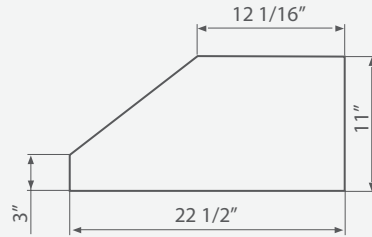

ESSENTIALS

side

back

TEMPEST I

UNDER CABINET

MODEL	AK7000AS	AK7036AS	AK7042AS
SIZE	30"	36"	42"
NET WIDTH	30"	36"	42"
PERFORMANCE			
*Internal Blower - Single/Dual	600 CFM/1100 CFM	600 CFM/1100 CFM	600 CFM/1100 CFM
Sones - Single/Dual	6/8	6/8	6/8
COLOR			
Stainless Steel	SS	SS	SS
FEATURES			
Controls	Electronic Touch	Electronic Touch	Electronic Touch
Speed Levels	3	3	3
Auto Delay-Off	Yes	Yes	Yes
Dual-Level Lighting	Halogen, 35W x 2	Halogen, 35W x 2	Halogen, 35W x 2
Filters	Baffle x 2	Baffle x 3	Baffle x 3
Recirculating	No	No	No
Duct Cover Extension	NA	NA	NA
DUCT SPECIFICATIONS			
Vertical - Single/Dual	6"/10"	6"/10"	6"/10"
** Horizontal	3-1/4"x10"	3-1/4"x10"	3-1/4"x10"
AC INPUT	120V - 60Hz	120V - 60Hz	120V - 60Hz
AC POWER			
With Single Internal Blower	390W, 3.25 amps	390W, 3.25 amps	390W, 3.25 amps
With Dual Internal Blower	710W, 5.95 amps	710W, 5.95 amps	710W, 5.95 amps
With Heat Lamps	Add 500W, 4.2 amps	Add 500W, 4.2 amps	Add 500W, 4.2 amps
OPTIONAL ACCESSORIES			
Back Splash w/ Warming Racks	AK0710	AK0716	AK0712
Heat Lamps	AK0700AS	AK0706AS	AK0702AS

Height Accomodations Min. height 26" from cooking surface.
Hood mounted 62" from floor.

Max. height 36" from cooking surface.
Hood mounted 72" from floor.

*Single Internal Blower (CBI-600B) included; Dual Internal Blower (PBD-1100A) optional.

**Horizontal ducting is compatible with single internal blower only.

ESSENTIALS
ZEPHYR

Zephyr Corporation

395 Mendell Street
San Francisco, CA 94124

1.888.880.VENT

www.zephyronline.com sep07.0101