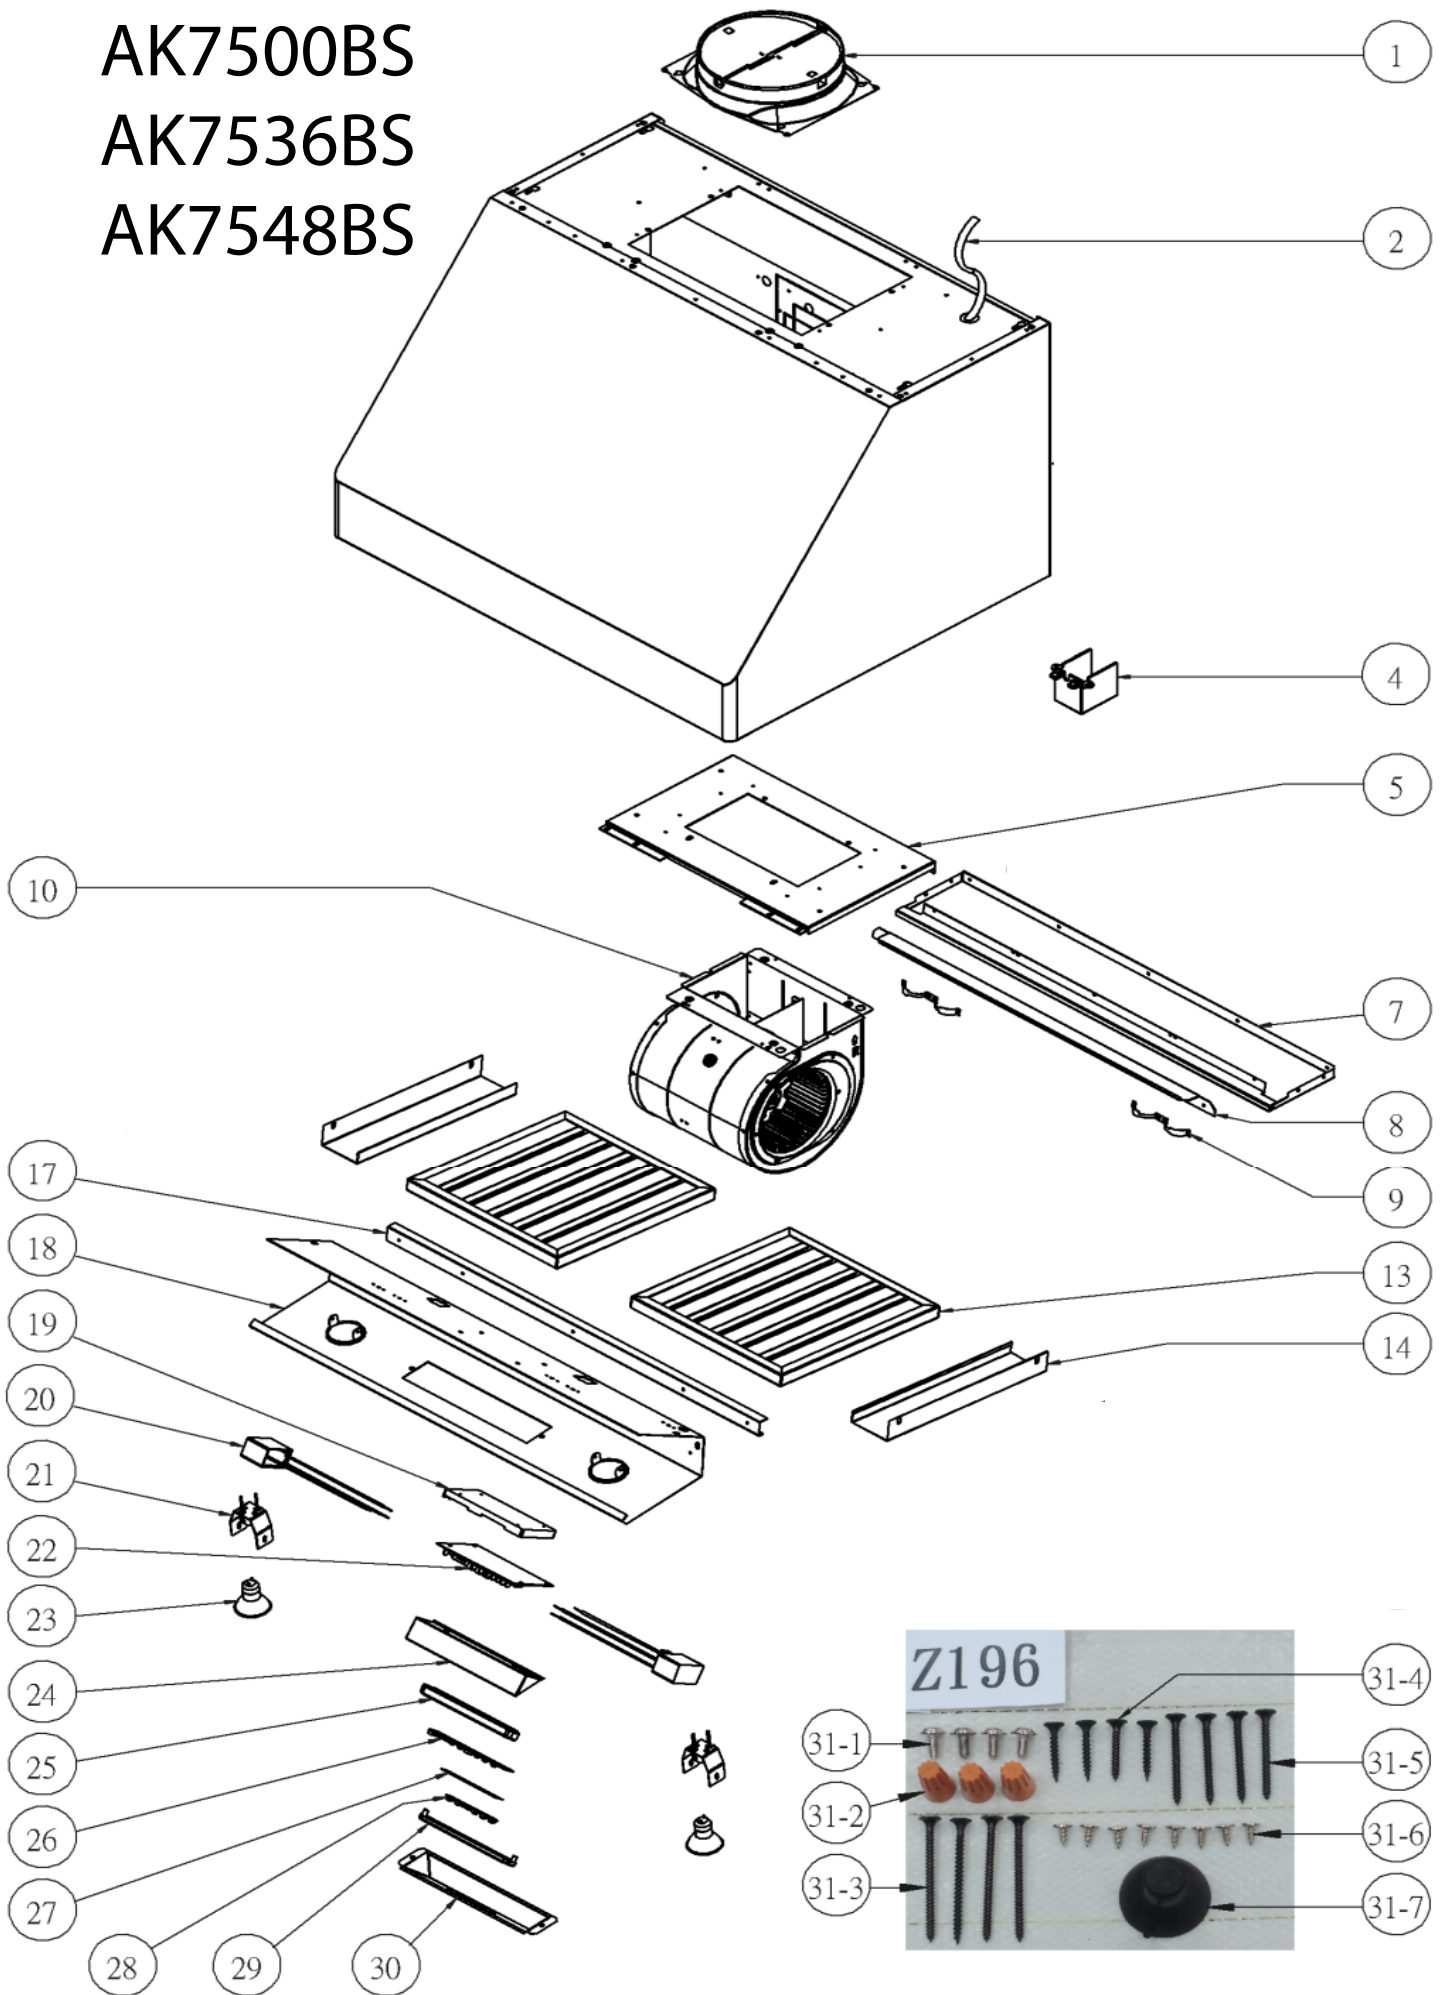

AK7500BS
 AK7536BS
 AK7548BS

Tempest II

AK7500BS, AK7536BS, AK7548BS

Ref #	Part #	Description	Qty.
1	54050078	Collar w/Damper, 8" Round	1
2	11030071	Wiring, Electrical	1
4	54200011	Box, Junction	1
5	54190041	Plate, Single Internal Blower	1
7	50120071	Panel, Rear (30")	1
7	50120072	Panel, Rear (36")	1
7	50120073	Panel, Rear (48")	1
8	54140167	Bracket, Filter, Rear (30")	1
8	54140140	Bracket, Filter, Rear (36")	1
8	54140168	Bracket, Filter, Rear (48")	1
9	54140029	Filter Spring Clip (36" x 3) (48" x 4)	2
10	12120070	Blower	1
13	50210015	Baffle Filter (30") (36" x 3)	2
13	50210021	Baffle Filter (48")	4
14	50120074	Panel, Side (30")	2
16	11000086	Switch Assembly	1
17	54140169	Bracket, Filter, Front (30")	1
17	54140142	Bracket, Filter, Front (36")	1
17	54140143	Bracket, Filter, Front (48")	1
18	50110135	Panel, Light (30")	1
18	50110136	Panel, Light (36")	1
18	50110137	Panel, Light (48")	1
19	56200009	Bracket, Control Board	1
20	12050028	Capacitor	2
21	50500145	Light Socket Assembly (48" x 4)	2
22	11010064	Control Board	1
23	Z0B-0023	Bulb, Halogen, GU-10, 35W (48" x 4)	2
24	54140148	Bracket, Switch Assembly	1
25	52170033	Housing, Switch	1
26	11010035	Switch Board	1
27	52110015	Membrane, Switch	1

28	50400009	Button, Switch	1
29	56210049	Cover, Switch	1
30	52170061	Cover, Switch Assembly	1
31	05000096	Hardware Packet	1
31-1	01650001	Screw, 3/16 x 3/8	4
31-2	15000002	Wire Nuts	3
31-3	01090003	Screw, M6 x 2"	4
31-4	01090001	Screw, M6 x 1"	4
31-5	01090002	Screw, M6 x 1 1/2"	4
31-6	01060004	Screw, M4 x 8mm	8
31-7	15000004	Suction Cup	1