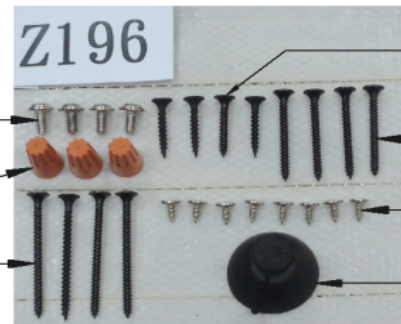

AK7500BS
 AK7536BS
 AK7548BS

Tempest II

AK7500BS, AK7536BS, AK7548BS

Ref #	Part #	Description	Qty.
1	54050078	Collar w/Damper, 8" Round	1
2	11030071	Wiring, Electrical	1
4	54200011	Box, Junction	1
5	54190041	Plate, Single Internal Blower	1
7	50120071	Panel, Rear (30")	1
7	50120072	Panel, Rear (36")	1
7	50120073	Panel, Rear (48")	1
8	54140167	Bracket, Filter, Rear (30")	1
8	54140140	Bracket, Filter, Rear (36")	1
8	54140168	Bracket, Filter, Rear (48")	1
9	54140029	Filter Spring Clip (36" x 3) (48" x 4)	2
10	12120070	Blower	1
13	50210015	Baffle Filter (30") (36" x 3)	2
13	50210021	Baffle Filter (48")	4
14	50120074	Panel, Side (30")	2
16	11000086	Switch Assembly	1
17	54140169	Bracket, Filter, Front (30")	1
17	54140142	Bracket, Filter, Front (36")	1
17	54140143	Bracket, Filter, Front (48")	1
18	50110135	Panel, Light (30")	1
18	50110136	Panel, Light (36")	1
18	50110137	Panel, Light (48")	1
19	56200009	Bracket, Control Board	1
20	12050028	Capacitor	2
21	50500145	Light Socket Assembly (48" x 4)	2
22	11010064	Control Board	1
23	Z0B-0023	Bulb, Halogen, GU-10, 35W (48" x 4)	2
24	54140148	Bracket, Switch Assembly	1
25	52170033	Housing, Switch	1
26	11010035	Switch Board	1
27	52110015	Membrane, Switch	1

28	50400009	Button, Switch	1
29	56210049	Cover, Switch	1
30	52170061	Cover, Switch Assembly	1
31	05000096	Hardware Packet	1
31-1	01650001	Screw, 3/16 x 3/8	4
31-2	15000002	Wire Nuts	3
31-3	01090003	Screw, M6 x 2"	4
31-4	01090001	Screw, M6 x 1"	4
31-5	01090002	Screw, M6 x 1 1/2"	4
31-6	01060004	Screw, M4 x 8mm	8
31-7	15000004	Suction Cup	1