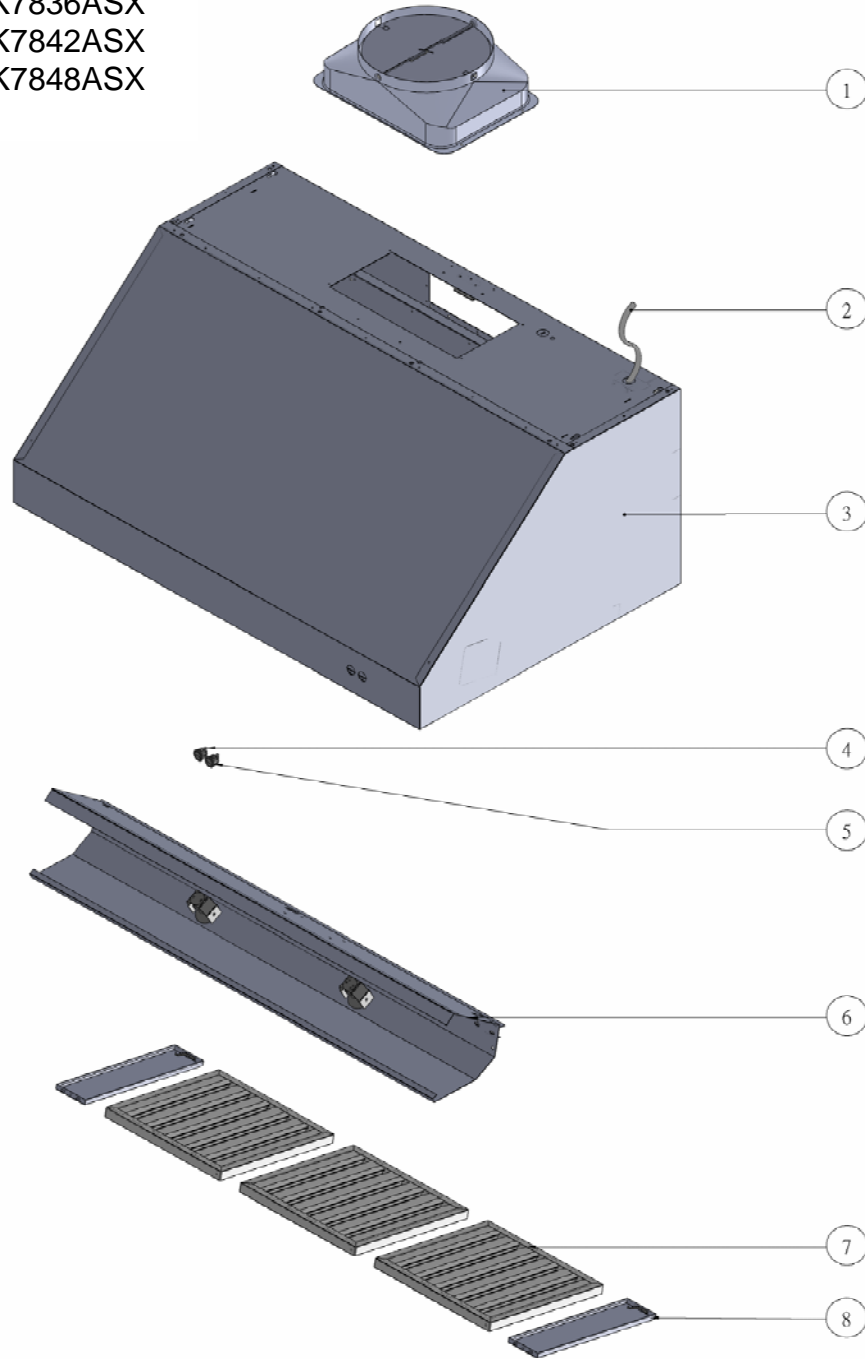

AK7836ASX
AK7842ASX
AK7848ASX

Ref #	Part #	Description	per Hood
1	54050067	Adaptor, 10" Round	1
2	11030046	Wires, Electrical	1
4	11040014	Switch, Motor	1
5	11040017	Switch, Light	1
6	50110073	Panel, Light (36")	1
6	50500074	Panel, Light (42")	1
6	50110075	Panel, Light (48")	1
6-1	Z0B-0023	Halogen Bulb, GU-10 35w	2
7	50210009	Baffle Filter (48" x 4)	3
8	50120035	Panel, Side (42" only)	2
9	05000052	Hardware Packet	1
9-1	01650001	Screw, 3/16" x 3/8"	6
9-2	01070003	Screw, M4 x 16mm	4
9-3	01090001	Screw, M6 x 1"	4
9-4	01090002	Screw, M6 x 1-1/2"	4
9-5	01090003	Screw, M6 x 2"	4
9-6	00100013	Wire Nuts	3
9-7	01060004	Screw, M3 x 8mm	7
9-8	01070010	Screw, M4 x 8mm	8
9-9	15000004	Suction Cup	1