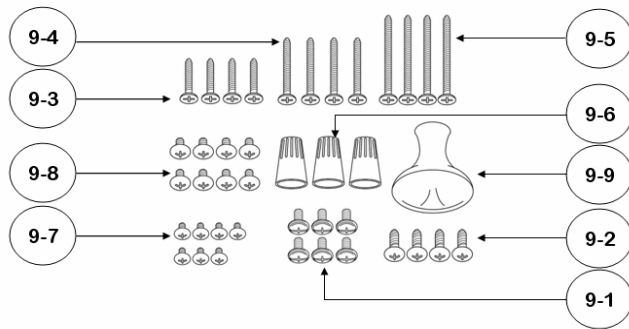

AK7836ASX
AK7842ASX
AK7848ASX

Ref #	Part #	Description	per Hood
1	54050067	Adaptor, 10" Round	1
2	11030046	Wires, Electrical	1
4	11040014	Switch, Motor	1
5	11040017	Switch, Light	1
6	50110073	Panel, Light (36")	1
6	50500074	Panel, Light (42")	1
6	50110075	Panel, Light (48")	1
6-1	Z0B-0023	Halogen Bulb, GU-10 35w	2
7	50210009	Baffle Filter (48" x 4)	3
8	50120035	Panel, Side (42" only)	2
9	05000052	Hardware Packet	1
9-1	01650001	Screw, 3/16" x 3/8"	6
9-2	01070003	Screw, M4 x 16mm	4
9-3	01090001	Screw, M6 x 1"	4
9-4	01090002	Screw, M6 x 1-1/2"	4
9-5	01090003	Screw, M6 x 2"	4
9-6	00100013	Wire Nuts	3
9-7	01060004	Screw, M3 x 8mm	7
9-8	01070010	Screw, M4 x 8mm	8
9-9	15000004	Suction Cup	1