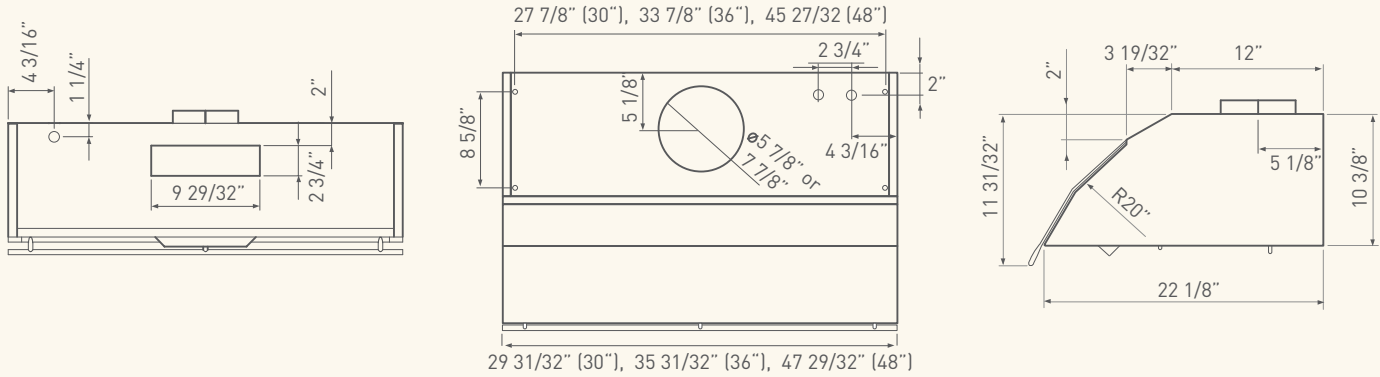

CHENG COLLECTION

CACHE

UNDER CABINET

MODEL	CCA-E30ASX	CCA-E36ASX	CCA-E48ASX
SIZE	30"	36"	48"
NET WIDTH	29 31/32"	35 31/32"	47 29/32"
*PERFORMANCE			
Internal Blower - CBI-290A	290 CFM, 3.2 Sones Max.	290 CFM, 3.2 Sones Max.	290 CFM, 3.2 Sones Max.
Internal Blower - CBI-600A	600 CFM, 7 Sones Max.	600 CFM, 7 Sones Max.	600 CFM, 7 Sones Max.
In-Line Blower - PBN-1000A	1000 CFM, Sones NA	1000 CFM, Sones NA	1000 CFM, Sones NA
External Blower - CBE-1000	1000 CFM, Sones NA	1000 CFM, Sones NA	1000 CFM, Sones NA
COLOR			
Stainless Steel	SS	SS	SS
FEATURES			
Controls	Electronic Touch	Electronic Touch	Electronic Touch
Speed Levels	3	3	3
Auto Delay-Off	Yes	Yes	Yes
Lighting	Halogen, 50W x 2	Halogen, 50W x 2	Halogen, 50W x 4
Dual-Level Lighting	Yes	Yes	Yes
Filters	Baffle x 2	Baffle x 2	Baffle x 3
Recirculating	No	No	No
Duct Cover Extension	NA	NA	NA
DUCT SPECIFICATIONS			
Vertical - Internal	6"	6"	6"
Vertical - External/In-Line	**10" - 8"	**10" - 8"	**10" - 8"
Horizontal - Internal	3-1/4" x 10"	3-1/4" x 10"	3-1/4" x 10"
AC INPUT	120V - 60Hz	120V - 60Hz	120V - 60Hz
***AC POWER			
Hood Only	Max. 200W, 0.83 Amps	Max. 200W, 0.83 Amps	Max. 200W, 1.66 Amps
Mounting Heights	Min. height 24" from cooking surface. Hood mounted 60" from floor.	Max. height 36" from cooking surface. Hood mounted 68" from floor.	