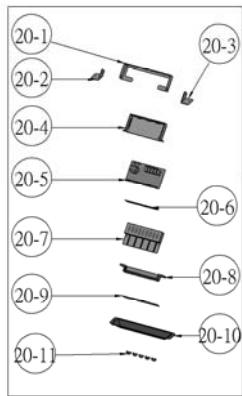

ZAZ-M90AS
ZAZ-M90AS290
ZAZ-E42AS
ZAZ-E42AS290

ZEPHYR

Anzio Is.

ZAZ-M90AS/290, ZAZ-E42AS/290

Ref #	Part #	Description	Qty.
1	50050113	Assembly, Lower Duct Cover	1
1-1	50050103	Duct Cover, Lower	1
1-1	50050116	Duct Cover, Lower w/Logo	1
1-2	50170044	Trim, Lower Duct Cover	2
2	50050114	Assembly, Upper Duct Cover	1
2-1	50050115	Duct Cover, Upper	1
2-2	50170045	Trim, Upper Duct Cover	2
3	54110072	Support Frame, Upper	1
4	54110073	Bracket, Support Frame	1
5	54110074	Support Frame, Lower	1
6	54190029	Plate, Electrical	1
7	11030028	Wires, Electrical	1
8	50500101	Assembly, Electrical Box	1
9	50500086	Box, Component	1
10	54060007	Damper, 6" Round	1
11	54210004	Cover, Motor Housing	1
12	12120043	Motor (600 CFM)	1
12	12120053	Motor (290 CFM)	1
13	54140099	Bracket, Motor	1
14	12050015	Capacitor (600 CFM)	1
14	12050012	Capacitor (290 CFM)	1
16	50500099	Assembly, Light Panel (36")	2
16	50500100	Assembly, Light Panel (42")	2
16-1	54140050	Bracket, Light Socket	4
16-2	12100027	Socket, Light	4
16-3	Z0B-0020	Bulb, Halogen, GU-10, 50W	4
16-4	12060002	Connector, Light Socket	4
16-5	50110094	Panel, Light (36")	2
16-5	50110095	Panel, Light (42")	2
17	50200038	Filter, Aluminum Mesh (36" x 2)	3
18	50120045	Panel, Rear (36")	1