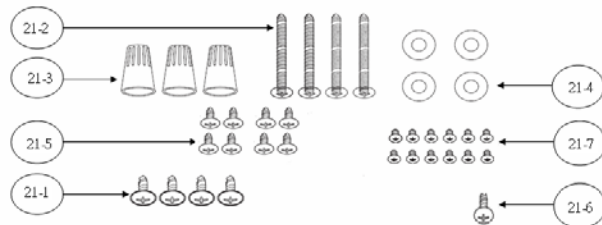

ZAZ-M90AS
ZAZ-M90AS290
ZAZ-E42AS
ZAZ-E42AS290

ZEPHYR

Anzio Is.

ZAZ-M90AS/290, ZAZ-E42AS/290

Ref #	Part #	Description	Qty.
1	50050113	Assembly, Lower Duct Cover	1
1-1	50050103	Duct Cover, Lower	1
1-1	50050116	Duct Cover, Lower w/Logo	1
1-2	50170044	Trim, Lower Duct Cover	2
2	50050114	Assembly, Upper Duct Cover	1
2-1	50050115	Duct Cover, Upper	1
2-2	50170045	Trim, Upper Duct Cover	2
3	54110072	Support Frame, Upper	1
4	54110073	Bracket, Support Frame	1
5	54110074	Support Frame, Lower	1
6	54190029	Plate, Electrical	1
7	11030028	Wires, Electrical	1
8	50500101	Assembly, Electrical Box	1
9	50500086	Box, Component	1
10	54060007	Damper, 6" Round	1
11	54210004	Cover, Motor Housing	1
12	12120043	Motor (600 CFM)	1
12	12120053	Motor (290 CFM)	1
13	54140099	Bracket, Motor	1
14	12050015	Capacitor (600 CFM)	1
14	12050012	Capacitor (290 CFM)	1
16	50500099	Assembly, Light Panel (36")	2
16	50500100	Assembly, Light Panel (42")	2
16-1	54140050	Bracket, Light Socket	4
16-2	12100027	Socket, Light	4
16-3	Z0B-0020	Bulb, Halogen, GU-10, 50W	4
16-4	12060002	Connector, Light Socket	4
16-5	50110094	Panel, Light (36")	2
16-5	50110095	Panel, Light (42")	2
17	50200038	Filter, Aluminum Mesh (36" x 2)	3
18	50120045	Panel, Rear (36")	1