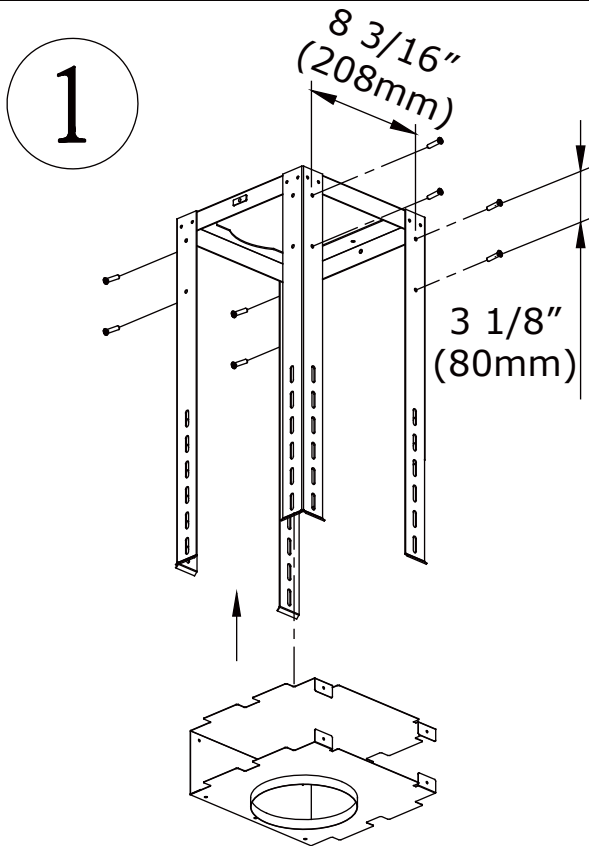

ZRC-00AZ

For use with models : ZAZ-M90AS

Remove all black foam from filter opening before installing the charcoal filter brackets.

INCLUDED MATERIAL

ZRC-01AZ

For use with models : ZAZ- E42AS

Remove all black foam from filter opening before installing the charcoal filter brackets.