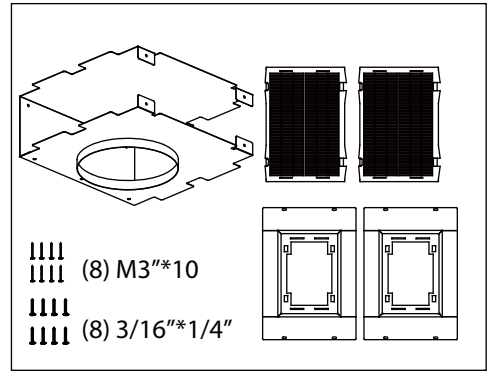

ZRC-00AZ

For use with models : ZAZ-M90AS

Remove all black foam from filter opening before installing the charcoal filter brackets.

INCLUDED MATERIAL

ZRC-01AZ

For use with models : ZAZ- E42AS

Remove all black foam from filter opening before installing the charcoal filter brackets.