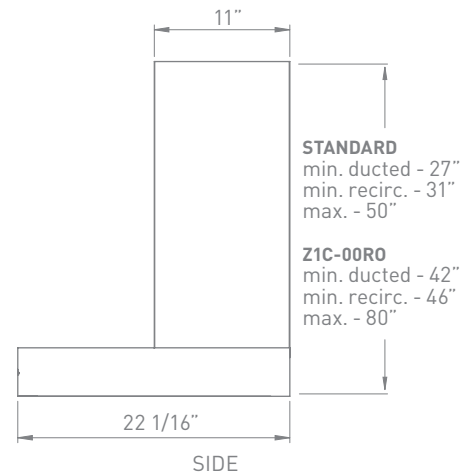

- Kitchen beautification without breaking the bank
- Optional recirculation kit for ductless installations
- Upgraded LED electronic controls

MODEL	SIZE	INTERNAL BLOWER		IN-LINE/EXTERNAL	
		Min.-Max. CFM	Min.-Max. Sones	Min.-Max. CFM	Min.-Max. Sones
ZRO-E30BS	30"	240 - 600	1.8 - 6	NA	NA
ZRO-M90BS	36"	240 - 600	1.8 - 6	NA	NA
ZRO-E30BS290	30"	210 - 290	1.4 - 2.8	NA	NA
ZRO-M90BS290	36"	210 - 290	1.4 - 2.8	NA	NA

<b>SIZE</b>	
ZRO-E30BS / ZRO-E30BS290	30"
ZRO-M90BS / ZRO-M90BS290	36"
<b>PERFORMANCE</b>	
INTERNAL, MIN.-MAX. BLOWER CFM	
ZRO-E30BS / ZRO-M90BS	240 - 600
ZRO-E30BS290 / ZRO-M90BS290	210 - 290
INTERNAL, MIN.-MAX. SONES	
ZRO-E30BS / ZRO-M90BS	1.8 - 6
ZRO-E30BS290 / ZRO-M90BS290	1.4 - 2.8
<b>COLOR</b>	
STAINLESS STEEL	SS
<b>FEATURES</b>	
CONTROLS	Electronic LED
SPEED LEVELS	3
AUTO DELAY-OFF	No
LIGHTING	Halogen, 50W x2
DUAL LEVEL LIGHTING	Yes
FILTERS	Aluminum Mesh
RECIRCULATING OPTION	Yes
EXTENSION DUCT COVER OPTION	Yes, Up to 12' Ceiling
<b>DUCT SPECIFICATIONS</b>	
VERTICAL - INTERNAL	6"
HORIZONTAL - INTERNAL	NA
<b>AC INPUT</b>	
	120V - 60Hz
<b>AC POWER</b>	
ZRO-E30BS / ZRO-M90BS	Max. 426W at 3.5 A
ZRO-E30BS290 / ZRO-M90BS290	Max. 171W at 1.5 A
<b>OPTIONAL ACCESSORIES</b>	
RECIRCULATING KIT	ZRC-00RO
EXTENSION DUCT COVER	Z1C-00RO
<b>MOUNTING HEIGHT*</b>	
	26" - 34"

\*Mounting height refers to distance between top of a 36" tall cooking surface and bottom of hood.