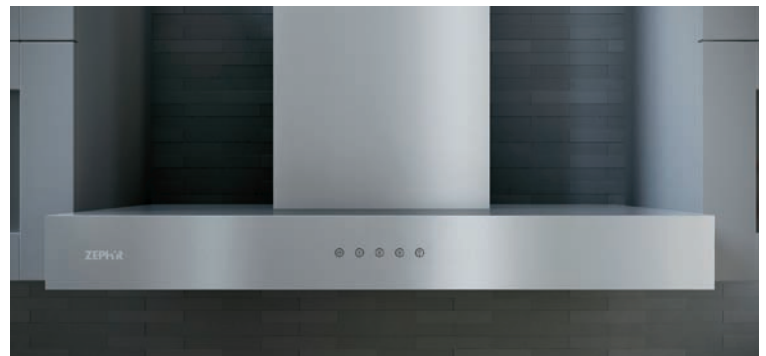

# ROMA wall

Roma's sleek presence is ideal for the design-savvy renovator, the high-rise developer who strives for quality or the builder who buys in mass but won't settle for mediocrity. Roma's contemporary design is complemented with upgraded three-speed electronic LED controls. And its 600-CFM fan operates at an ultra quiet 1.8 sones while on normal working speed.

- Kitchen beautification without breaking the bank
- Optional recirculation kit for ductless installations
- Upgraded LED electronic controls

MODEL	SIZE	INTERNAL BLOWER		IN-LINE/EXTERNAL	
		Min.-Max. CFM	Min.-Max. Sones	Min.-Max. CFM	Min.-Max. Sones
ZRO-E30BS	30"	240 - 600	1.8 - 6	NA	NA
ZRO-M90BS	36"	240 - 600	1.8 - 6	NA	NA
ZRO-E30BS290	30"	210 - 290	1.4 - 2.8	NA	NA
ZRO-M90BS290	36"	210 - 290	1.4 - 2.8	NA	NA