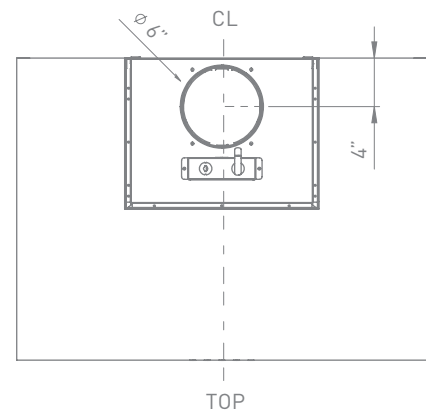

- Kitchen beautification without breaking the bank
- Optional recirculation kit for ductless installations
- Upgraded LED electronic controls

MODEL	SIZE	INTERNAL BLOWER		IN-LINE/EXTERNAL	
		Min.-Max. CFM	Min.-Max. Sones	Min.-Max. CFM	Min.-Max. Sones
ZRO-E30BS	30"	240 - 600	1.8 - 6	NA	NA
ZRO-M90BS	36"	240 - 600	1.8 - 6	NA	NA
ZRO-E30BS290	30"	210 - 290	1.4 - 2.8	NA	NA
ZRO-M90BS290	36"	210 - 290	1.4 - 2.8	NA	NA

<b>SIZE</b>	
ZRO-E30BS / ZRO-E30BS290	30"
ZRO-M90BS / ZRO-M90BS290	36"
<b>PERFORMANCE</b>	
INTERNAL, MIN.-MAX. BLOWER CFM	
ZRO-E30BS / ZRO-M90BS	240 - 600
ZRO-E30BS290 / ZRO-M90BS290	210 - 290
INTERNAL, MIN.-MAX. SONES	
ZRO-E30BS / ZRO-M90BS	1.8 - 6
ZRO-E30BS290 / ZRO-M90BS290	1.4 - 2.8
<b>COLOR</b>	
STAINLESS STEEL	SS
<b>FEATURES</b>	
CONTROLS	Electronic LED
SPEED LEVELS	3
AUTO DELAY-OFF	No
LIGHTING	Halogen, 50W x2
DUAL LEVEL LIGHTING	Yes
FILTERS	Aluminum Mesh
RECIRCULATING OPTION	Yes
EXTENSION DUCT COVER OPTION	Yes, Up to 12' Ceiling
<b>DUCT SPECIFICATIONS</b>	
VERTICAL - INTERNAL	6"
HORIZONTAL - INTERNAL	NA
<b>AC INPUT</b>	
	120V - 60Hz
<b>AC POWER</b>	
ZRO-E30BS / ZRO-M90BS	Max. 426W at 3.5 A
ZRO-E30BS290 / ZRO-M90BS290	Max. 171W at 1.5 A
<b>OPTIONAL ACCESSORIES</b>	
RECIRCULATING KIT	ZRC-00RO
EXTENSION DUCT COVER	Z1C-00RO
<b>MOUNTING HEIGHT*</b>	
	26" - 34"