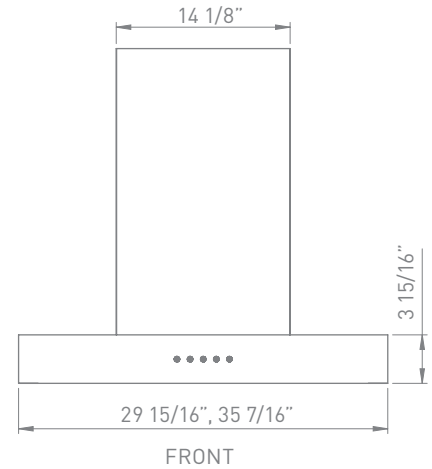

- Kitchen beautification without breaking the bank
- Optional recirculation kit for ductless installations
- Upgraded LED electronic controls

MODEL	SIZE	INTERNAL BLOWER		IN-LINE/EXTERNAL	
		Min.-Max. CFM	Min.-Max. Sones	Min.-Max. CFM	Min.-Max. Sones
ZRO-E30BS	30"	240 - 600	1.8 - 6	NA	NA
ZRO-M90BS	36"	240 - 600	1.8 - 6	NA	NA
ZRO-E30BS290	30"	210 - 290	1.4 - 2.8	NA	NA
ZRO-M90BS290	36"	210 - 290	1.4 - 2.8	NA	NA

<b>SIZE</b>	
ZRO-E30BS / ZRO-E30BS290	30"
ZRO-M90BS / ZRO-M90BS290	36"
<b>PERFORMANCE</b>	
INTERNAL, MIN.-MAX. BLOWER CFM	
ZRO-E30BS / ZRO-M90BS	240 - 600
ZRO-E30BS290 / ZRO-M90BS290	210 - 290
INTERNAL, MIN.-MAX. SONES	
ZRO-E30BS / ZRO-M90BS	1.8 - 6
ZRO-E30BS290 / ZRO-M90BS290	1.4 - 2.8
<b>COLOR</b>	
STAINLESS STEEL	SS
<b>FEATURES</b>	
CONTROLS	Electronic LED
SPEED LEVELS	3
AUTO DELAY-OFF	No
LIGHTING	Halogen, 50W x2
DUAL LEVEL LIGHTING	Yes
FILTERS	Aluminum Mesh
RECIRCULATING OPTION	Yes
EXTENSION DUCT COVER OPTION	Yes, Up to 12' Ceiling
<b>DUCT SPECIFICATIONS</b>	
VERTICAL - INTERNAL	6"
HORIZONTAL - INTERNAL	NA
<b>AC INPUT</b>	
	120V - 60Hz
<b>AC POWER</b>	
ZRO-E30BS / ZRO-M90BS	Max. 426W at 3.5 A
ZRO-E30BS290 / ZRO-M90BS290	Max. 171W at 1.5 A
<b>OPTIONAL ACCESSORIES</b>	
RECIRCULATING KIT	ZRC-00RO
EXTENSION DUCT COVER	Z1C-00RO
<b>MOUNTING HEIGHT*</b>	
	26" - 34"

\*Mounting height refers to distance between top of a 36" tall cooking surface and bottom of hood.