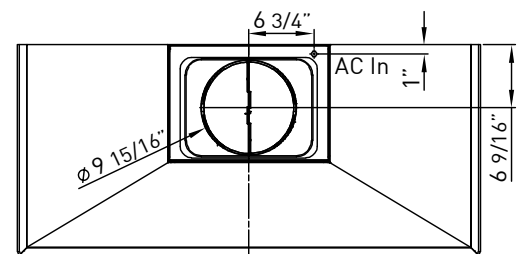

MODEL	SIZE	INTERNAL BLOWER		IN-LINE/EXTERNAL	
		Min.-Max. CFM	Min.-Max. Sones	Min.-Max. CFM	Min.-Max. Sones
ZSP-E48AS	48"	400 - 1200	3.5 - 9	NA	NA

# SIENA PRO WALL | EUROPA

<b>SIZE</b> ZSP-E48AS	48"
<b>PERFORMANCE</b>	
INTERNAL, MIN.-MAX. BLOWER CFM	400 - 1200
INTERNAL, MIN.-MAX. SONES	3.5 - 9
<b>COLOR</b>	
STAINLESS STEEL	SS
<b>FEATURES</b>	
CONTROLS	ICON Touch™
SPEED LEVELS	5
5 MINUTE AUTO DELAY-OFF	Yes
LIGHTING	Halogen, 50W x 3
DUAL LEVEL LIGHTING	Yes
FILTERS	Baffle x 3
RECIRCULATING OPTION	No
EXTENSION DUCT COVER OPTION	Yes, Up to 12' Ceiling
<b>DUCT SPECIFICATIONS</b>	
VERTICAL - INTERNAL	10" Round
HORIZONTAL - INTERNAL	NA
<b>AC POWER</b>	
	120V, 60Hz at Max. 8.5A
<b>OPTIONAL ACCESSORIES</b>	
EXTENSION DUCT COVER	Z1C-00SP
UNIVERSAL MAKE-UP AIR KIT	MUA010A
<b>MOUNTING HEIGHT*</b>	
	26" - 34"
<b>WARRANTY</b>	
	3 Years Parts, 1 Year Labor

Specifications subject to change, check [zephyronline.com](http://zephyronline.com) for up-to-date information.

FRONT

SIDE

C/L

TOP

<b>CEILING HEIGHT</b>		8'	8.5'	9'	9.5'	10'	10.5'	11'	12'
<b>STANDARD DUCT COVER</b>	Ducted Mounting Height*	26"-32.5"	26"-34"	30"-34"	NA	NA	NA	NA	NA
<b>EXTENSION DUCT COVER</b>	Ducted Mounting Height*	NA	NA	NA	26"-31.5"	26"-34"	26"-34"	26"-34"	28"-34"