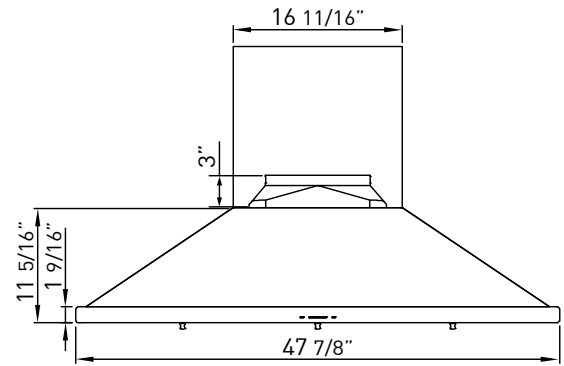

MODEL	SIZE	INTERNAL BLOWER		IN-LINE/EXTERNAL	
		Min.-Max. CFM	Min.-Max. Sones	Min.-Max. CFM	Min.-Max. Sones
ZSP-E48AS	48"	400 - 1200	3.5 - 9	NA	NA

# SIENA PRO WALL | EUROPA

<b>SIZE</b> ZSP-E48AS	48"
<b>PERFORMANCE</b>	
INTERNAL, MIN.-MAX. BLOWER CFM	400 - 1200
INTERNAL, MIN.-MAX. SONES	3.5 - 9
<b>COLOR</b>	
STAINLESS STEEL	SS
<b>FEATURES</b>	
CONTROLS	ICON Touch™
SPEED LEVELS	5
5 MINUTE AUTO DELAY-OFF	Yes
LIGHTING	Halogen, 50W x 3
DUAL LEVEL LIGHTING	Yes
FILTERS	Baffle x 3
RECIRCULATING OPTION	No
EXTENSION DUCT COVER OPTION	Yes, Up to 12' Ceiling
<b>DUCT SPECIFICATIONS</b>	
VERTICAL - INTERNAL	10" Round
HORIZONTAL - INTERNAL	NA
<b>AC POWER</b>	
	120V, 60Hz at Max. 8.5A
<b>OPTIONAL ACCESSORIES</b>	
EXTENSION DUCT COVER	Z1C-00SP
UNIVERSAL MAKE-UP AIR KIT	MUA010A
<b>MOUNTING HEIGHT*</b>	
	26" - 34"
<b>WARRANTY</b>	
	3 Years Parts, 1 Year Labor

Specifications subject to change, check [zephyronline.com](http://zephyronline.com) for up-to-date information.

FRONT

SIDE

C/L

TOP

<b>CEILING HEIGHT</b>		8'	8.5'	9'	9.5'	10'	10.5'	11'	12'
<b>STANDARD DUCT COVER</b>	Ducted Mounting Height*	26"-32.5"	26"-34"	30"-34"	NA	NA	NA	NA	NA
<b>EXTENSION DUCT COVER</b>	Ducted Mounting Height*	NA	NA	NA	26"-31.5"	26"-34"	26"-34"	26"-34"	28"-34"

\*Mounting height refers to distance between top of a 36" tall cooking surface and bottom of hood.